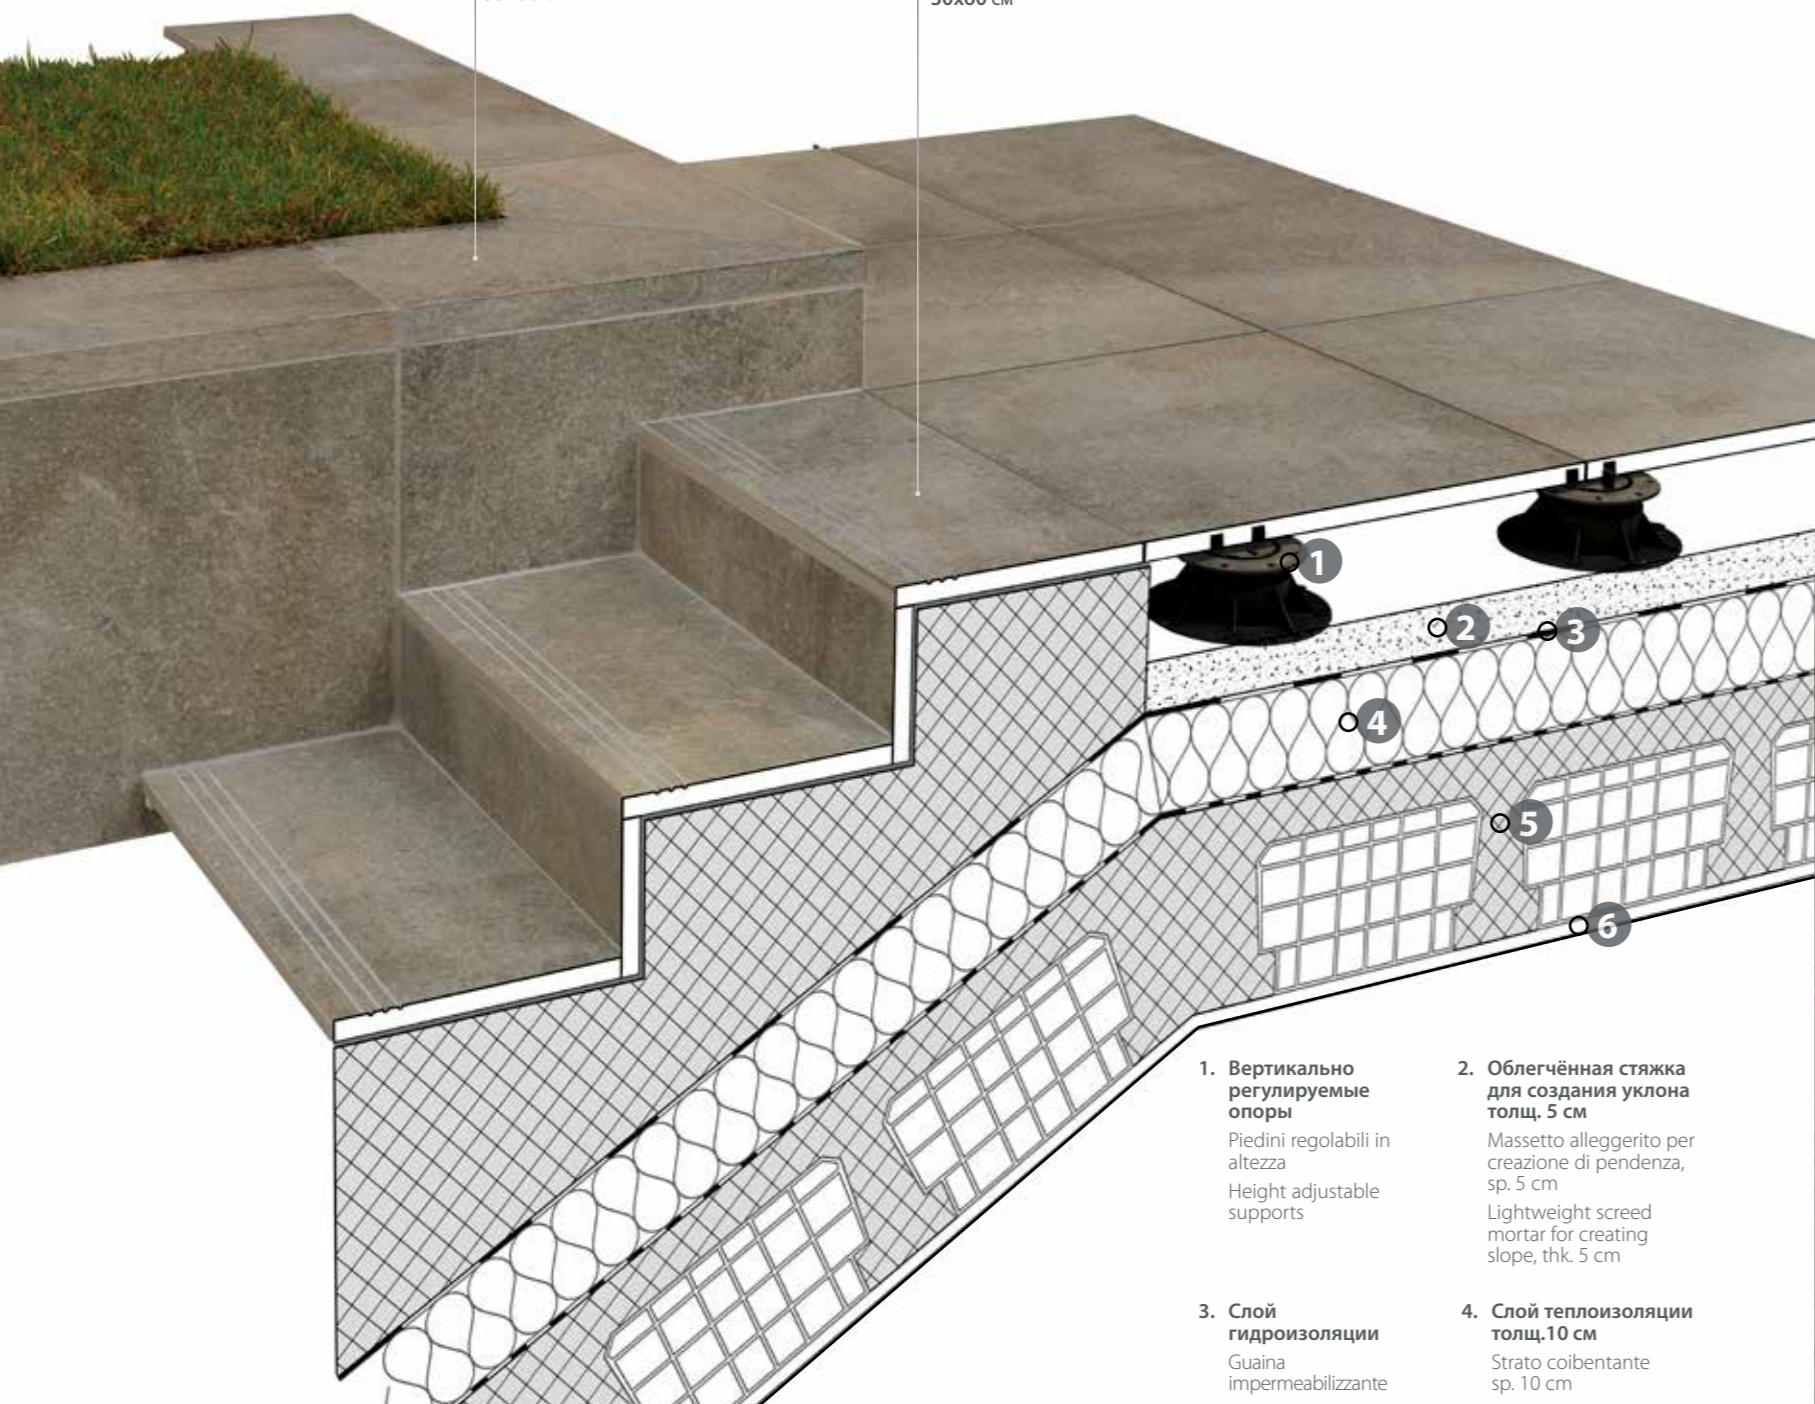

This special piece is a perfect synthesis between high technology, style, comfort and safety of Italon porcelain stoneware. It is an ideal solution for the covering of the entrance zone. It is an extremely flexible, safe and functional special piece, which does not ruin and maintains unaltered the colour in contact with sunlight, frost and rain. A Round Step Grip 30x60 has an anti-slip surface and a rounded edge that allows to create safe and beautiful stairs in porcelain stoneware.

БОРТИК ГРИП /

Bordo Grip /

Grip Edge

Ступень Фронтальная /
Scalino Frontale
33x60 см

Бортик Грип /
Bordo Grip
30x60 см

1. Вертикально регулируемые опоры
Piedini regolabili in altezza
Height adjustable supports

2. Облегчённая стяжка для создания уклона толщ. 5 см
Massetto alleggerito per creazione di pendenza, sp. 5 cm
Lightweight screed mortar for creating slope, thk. 5 cm

3. Слой гидроизоляции
Guaina impermeabilizzante
Waterproofing sheets