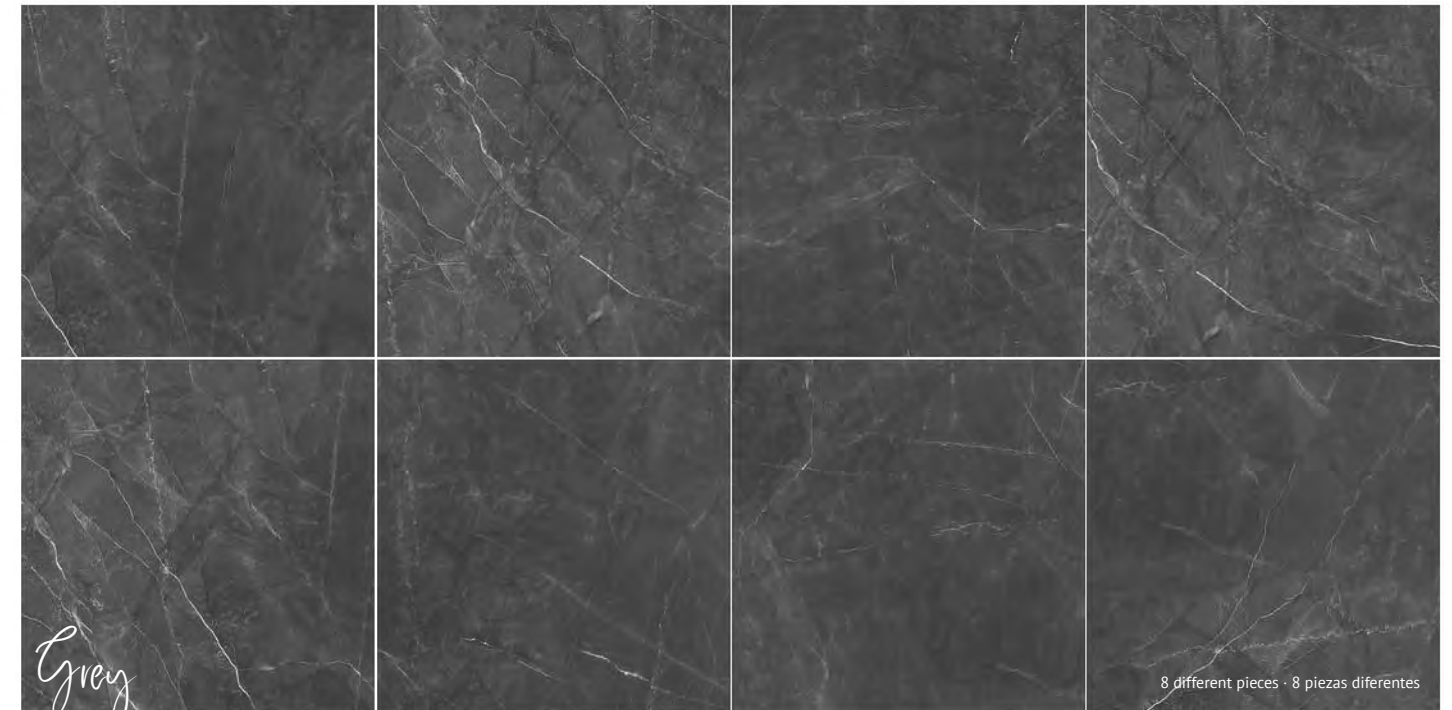

8 different pieces · 8 piezas diferentes