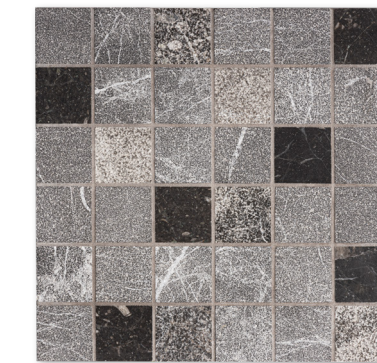

V3 - Moderate Variation: While the colors present on a single piece of tile will be indicative of the colors to be expected on the other tiles, the number of colors on each piece may vary significantly. For example "that little bit of color" on piece of tile may be the primary color on the next piece.

iris black - glacier honed

floor / wall tiles

iris black brushed chiselled marble

available sizes

- TL18138 8"x8"x1/2" brushed chiselled
- TL18137 16"x16"x1/2" brushed chiselled
- TL18139 16"x24"x1/2" brushed chiselled

iris black honed sealed marble

available sizes

- TL19225 3"x12"x1/2" honed sealed
- TL19268 12"x24"x1/2" honed sealed

TL19226
iris black leather 3"x12"x1/2"

floor / wall tiles

MS02002
iris black honed sl
2" mosaic hexagon
10 3/8"x12"x3/8" sheets
0.86 sqft/pcs

MS02003
iris black honed sl
herringbone 5/8"x3" mosaic
12 1/8"x13 3/8"x3/8" sheets
0.90 sqft/pcs

MS02004
braided hexagon
iris black honed
& snow white honed
9 11/16"x16 7/16"x3/8" sheets
1.10 sqft/pcs

MS02005
iris black leather
herringbone 5/8"x3" mosaic
12 1/8"x13 3/8"x3/8" sheets
0.90 sqft/pcs