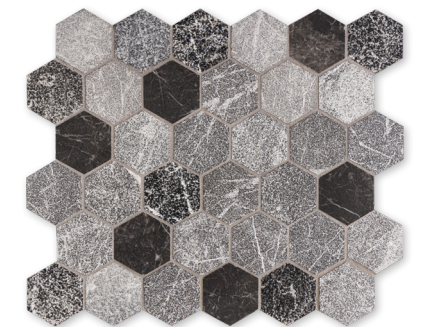

MS02007
iris black textured
2" mosaic hexagon
10 3/8"x12"x3/8" sheets
0.86 sqft/pcs

moldings

** this color is available in various decorative tile sizes, special order basis. See dimensions collections for available sizes and shapes