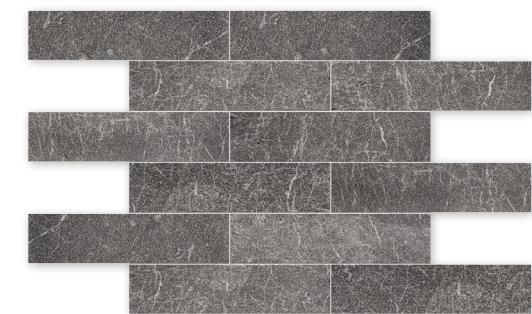

TL19226
iris black leather 3"x12"x1/2"