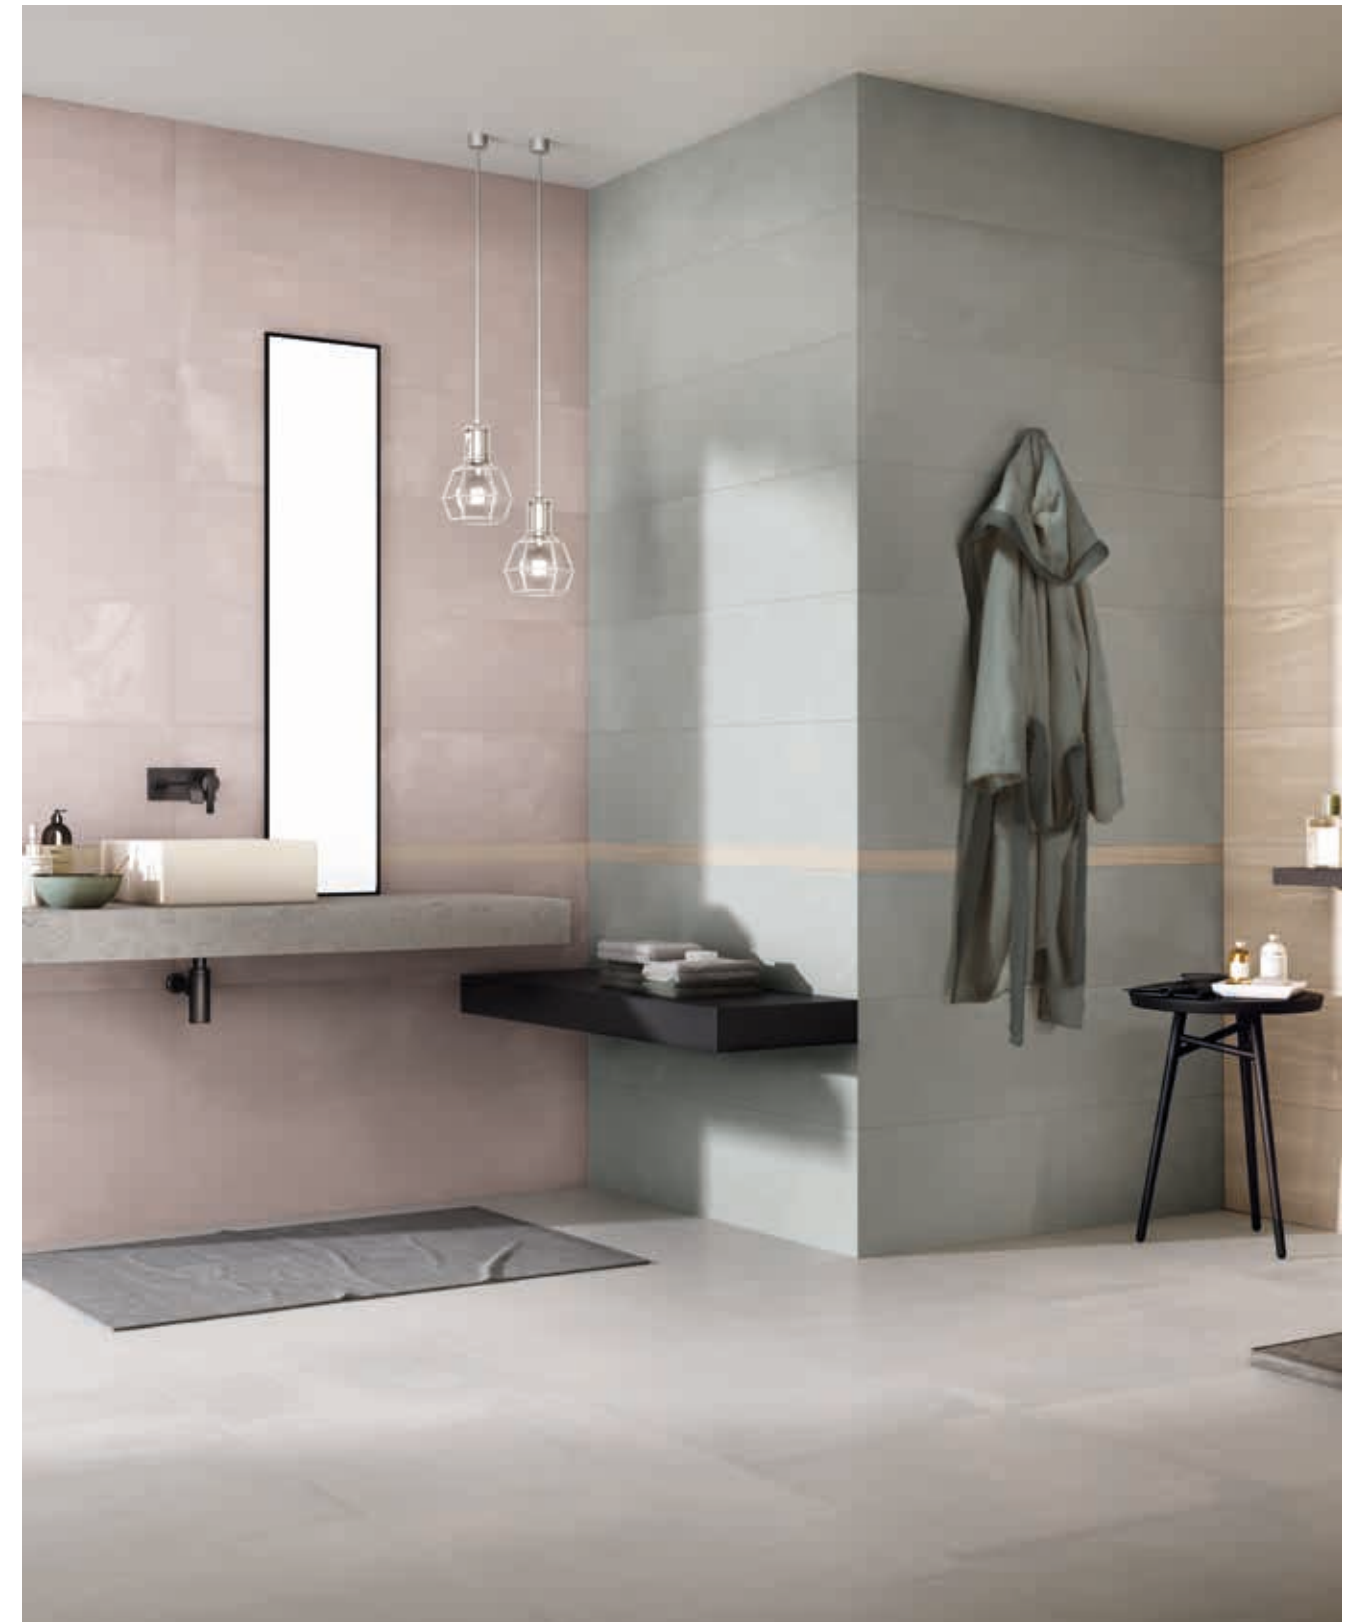

Rivestimento / Wall: Crea Quartz 30x120, Watery 30x120, Wood Beige 30x120, List Wood Beige

Pavimento / Floor: Concrea White 60x60