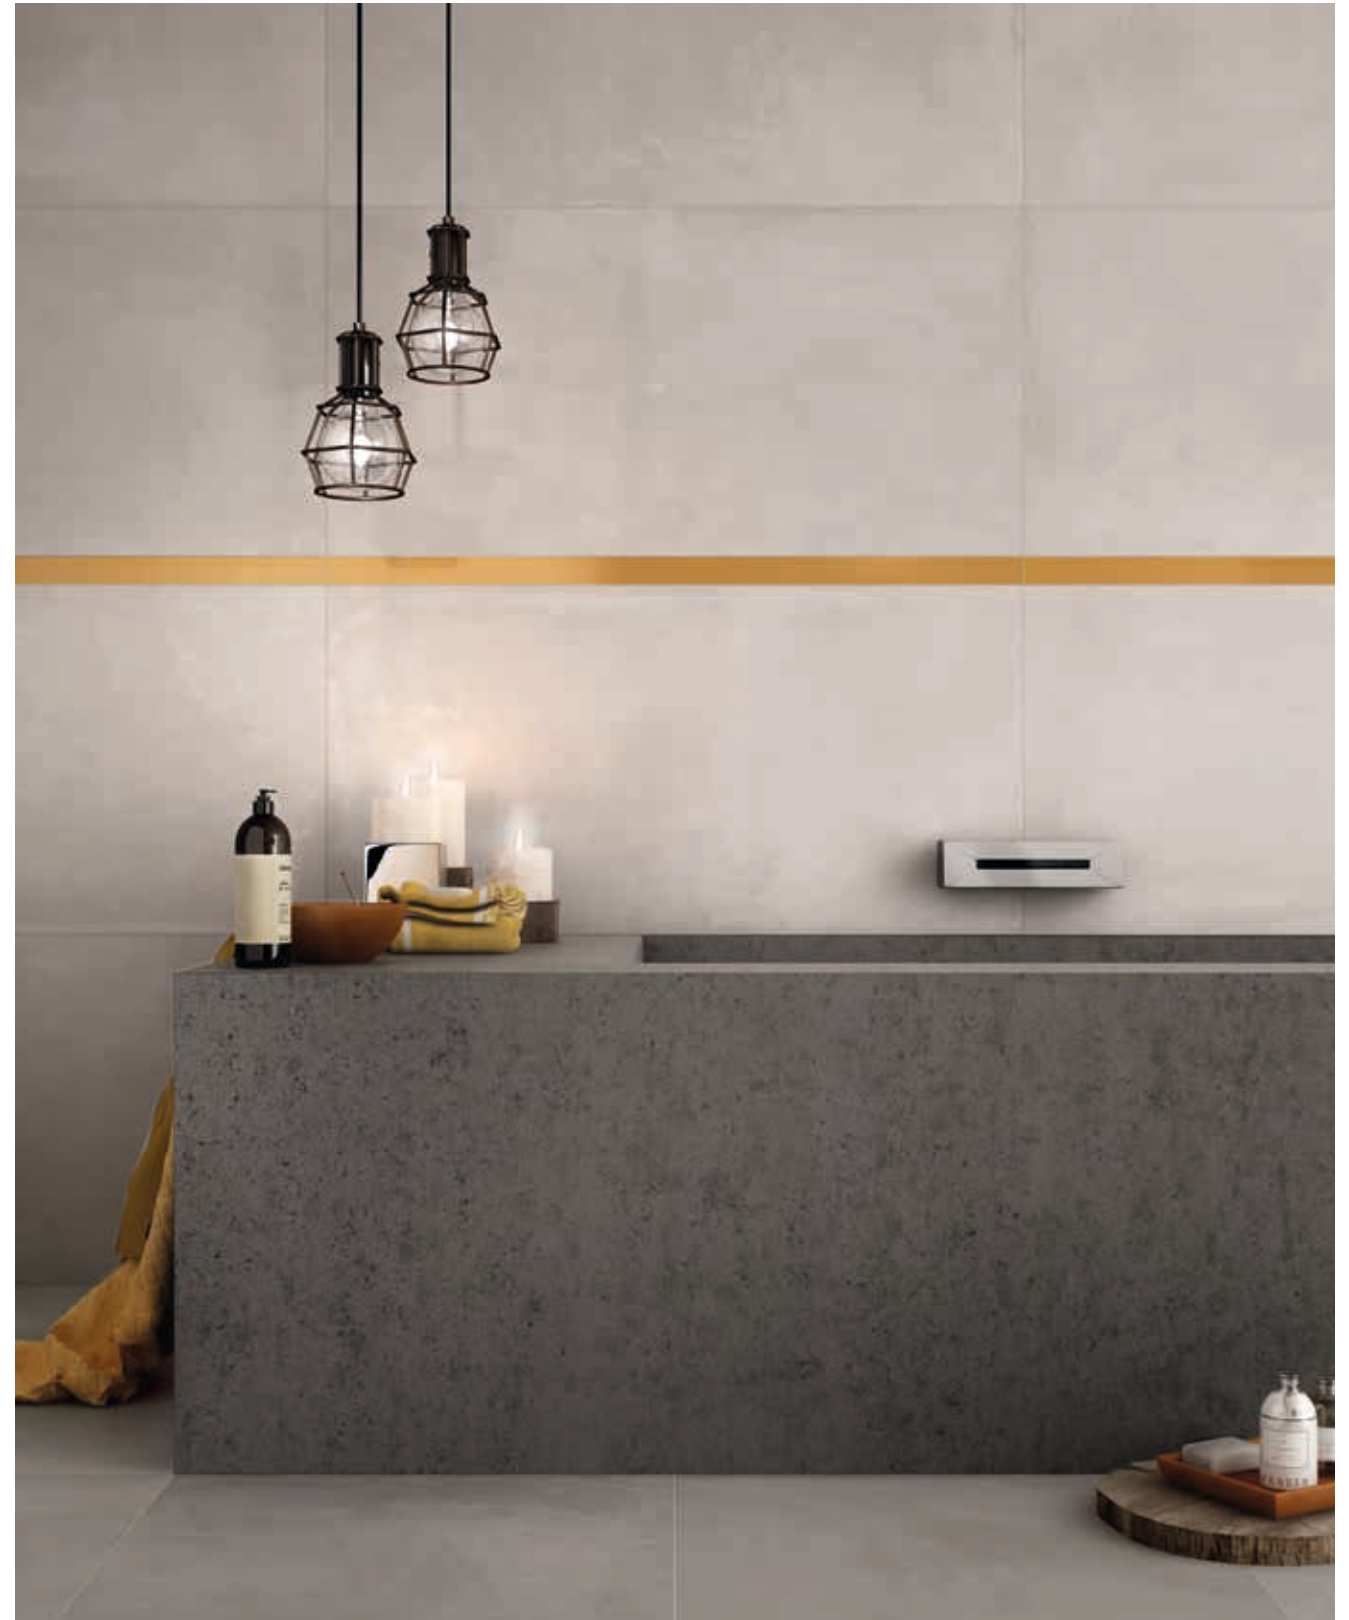

CREATIVE CONCRETE

Rivestimento / **Wall:** Crea Ash 30x120, Mos. Watery, Mos. Circle Watery 30x30, List. Colorful Sea

Pavimento / **Floor:** Legend White 20x120

CREATIVE CONCRETE

Rivestimento / Wall: Ash 60x120, List. Colorful Ochre 5x120