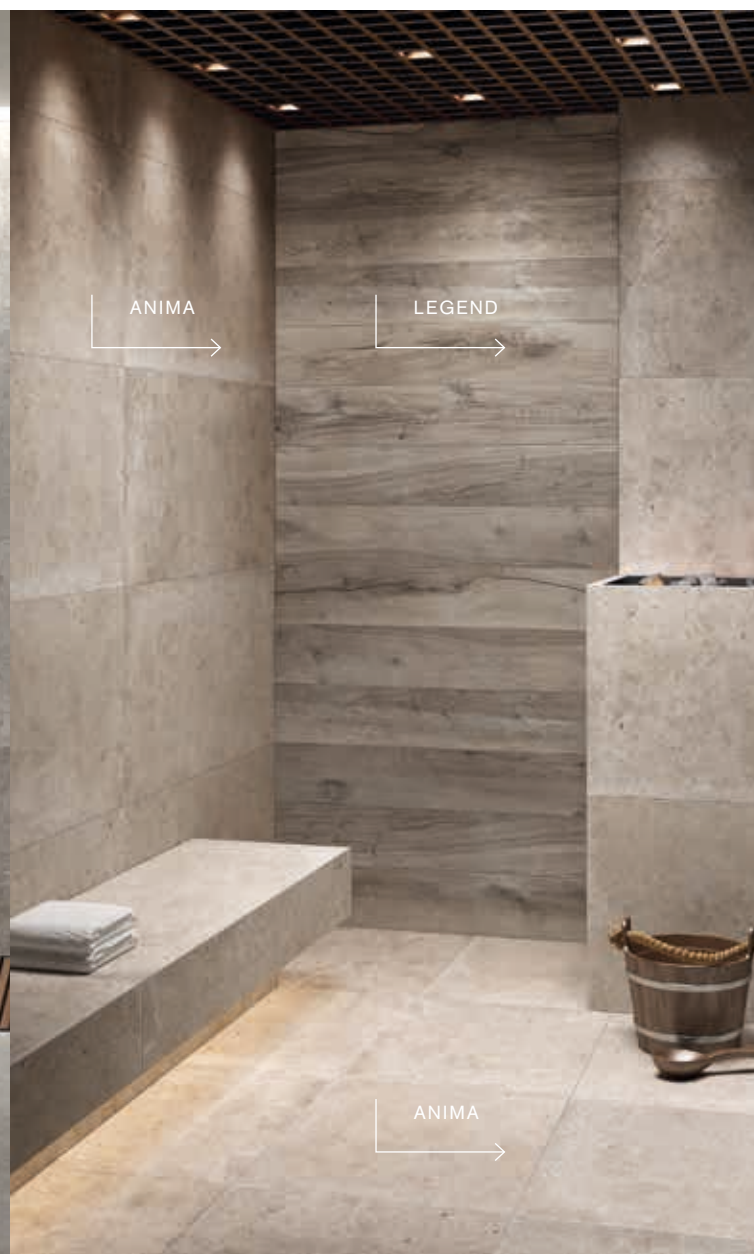

MIX & STYLE

ESSENTIAL AND STYLISH

I PROGETTI ARIANA SI SVILUPPANO ALL'INTERNO DI UNA GAMMA DI FORMATI MODULARI RETTIFICATI MONO-CALIBRO, CHE PERMETTE DI COMBINARE FRA LORO DIVERSE COLLEZIONI. A QUESTO SI AGGIUNGE LA SENSIBILITÀ STILISTICA DI ARIANA, CHE HA SELEZIONATO NUANCES E COLORAZIONI CON CUI COSTRUIRE ACCOSTAMENTI DI MATERIE SEMPRE NUOVI E INTERESSANTI.

THE ARIANA CERAMIC PROJECTS ARE PART OF A RANGE OF SINGLE-CALIBRE RECTIFIED MODULAR SIZES THAT ALLOW FOR COORDINATED USE OF DIFFERENT COLLECTIONS. ARIANA HAS ALSO EXPLOITED ITS STYLISTIC SENSIBILITY TO SELECT THE IDEAL COLOURS AND SHADES FOR THESE INTERESTING NEW COMBINATIONS OF MATERIALS.