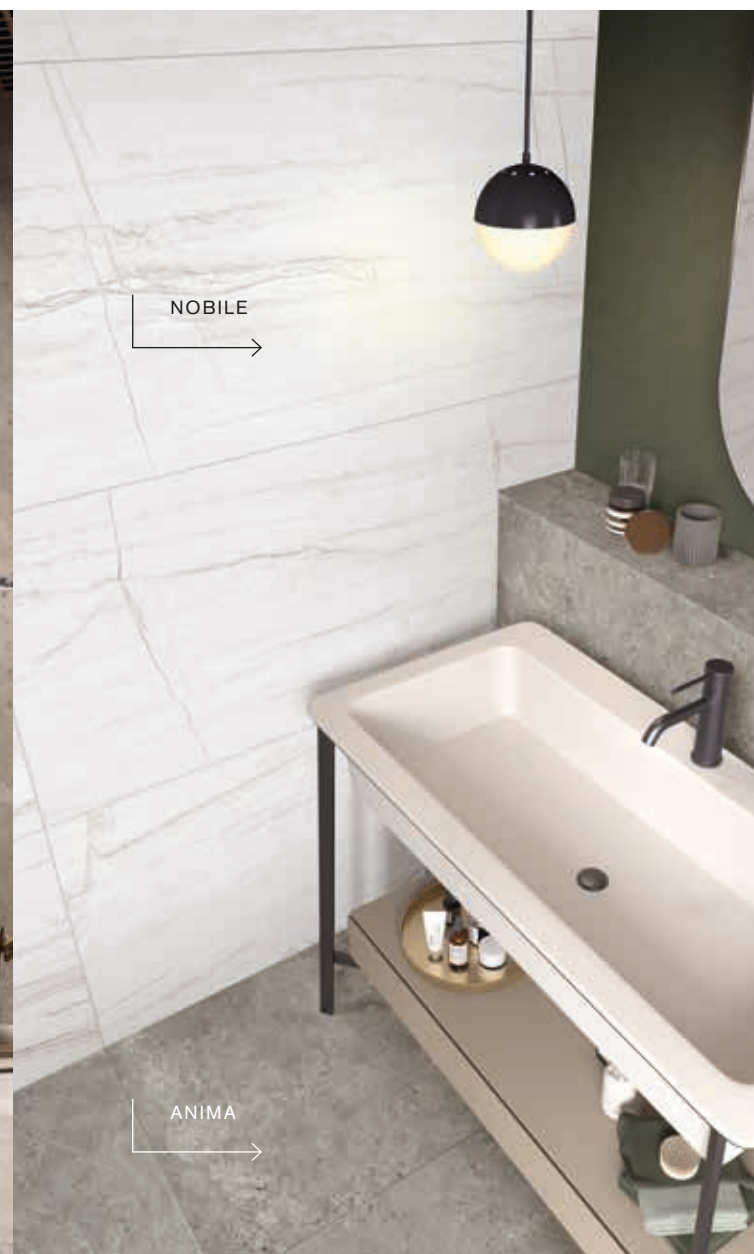

MIX & STYLE

ESSENTIAL AND STYLISH

I PROGETTI ARIANA SI SVILUPPANO ALL'INTERNO DI UNA GAMMA DI FORMATI MODULARI RETTIFICATI MONO-CALIBRO, CHE PERMETTE DI COMBINARE FRA LORO DIVERSE COLLEZIONI. A QUESTO SI AGGIUNGE LA SENSIBILITÀ STILISTICA DI ARIANA, CHE HA SELEZIONATO NUANCES E COLORAZIONI CON CUI COSTRUIRE ACCOSTAMENTI DI MATERIE SEMPRE NUOVI E INTERESSANTI.

THE ARIANA CERAMIC PROJECTS ARE PART OF A RANGE OF SINGLE-CALIBRE RECTIFIED MODULAR SIZES THAT ALLOW FOR COORDINATED USE OF DIFFERENT COLLECTIONS. ARIANA HAS ALSO EXPLOITED ITS STYLISTIC SENSIBILITY TO SELECT THE IDEAL COLOURS AND SHADES FOR THESE INTERESTING NEW COMBINATIONS OF MATERIALS.