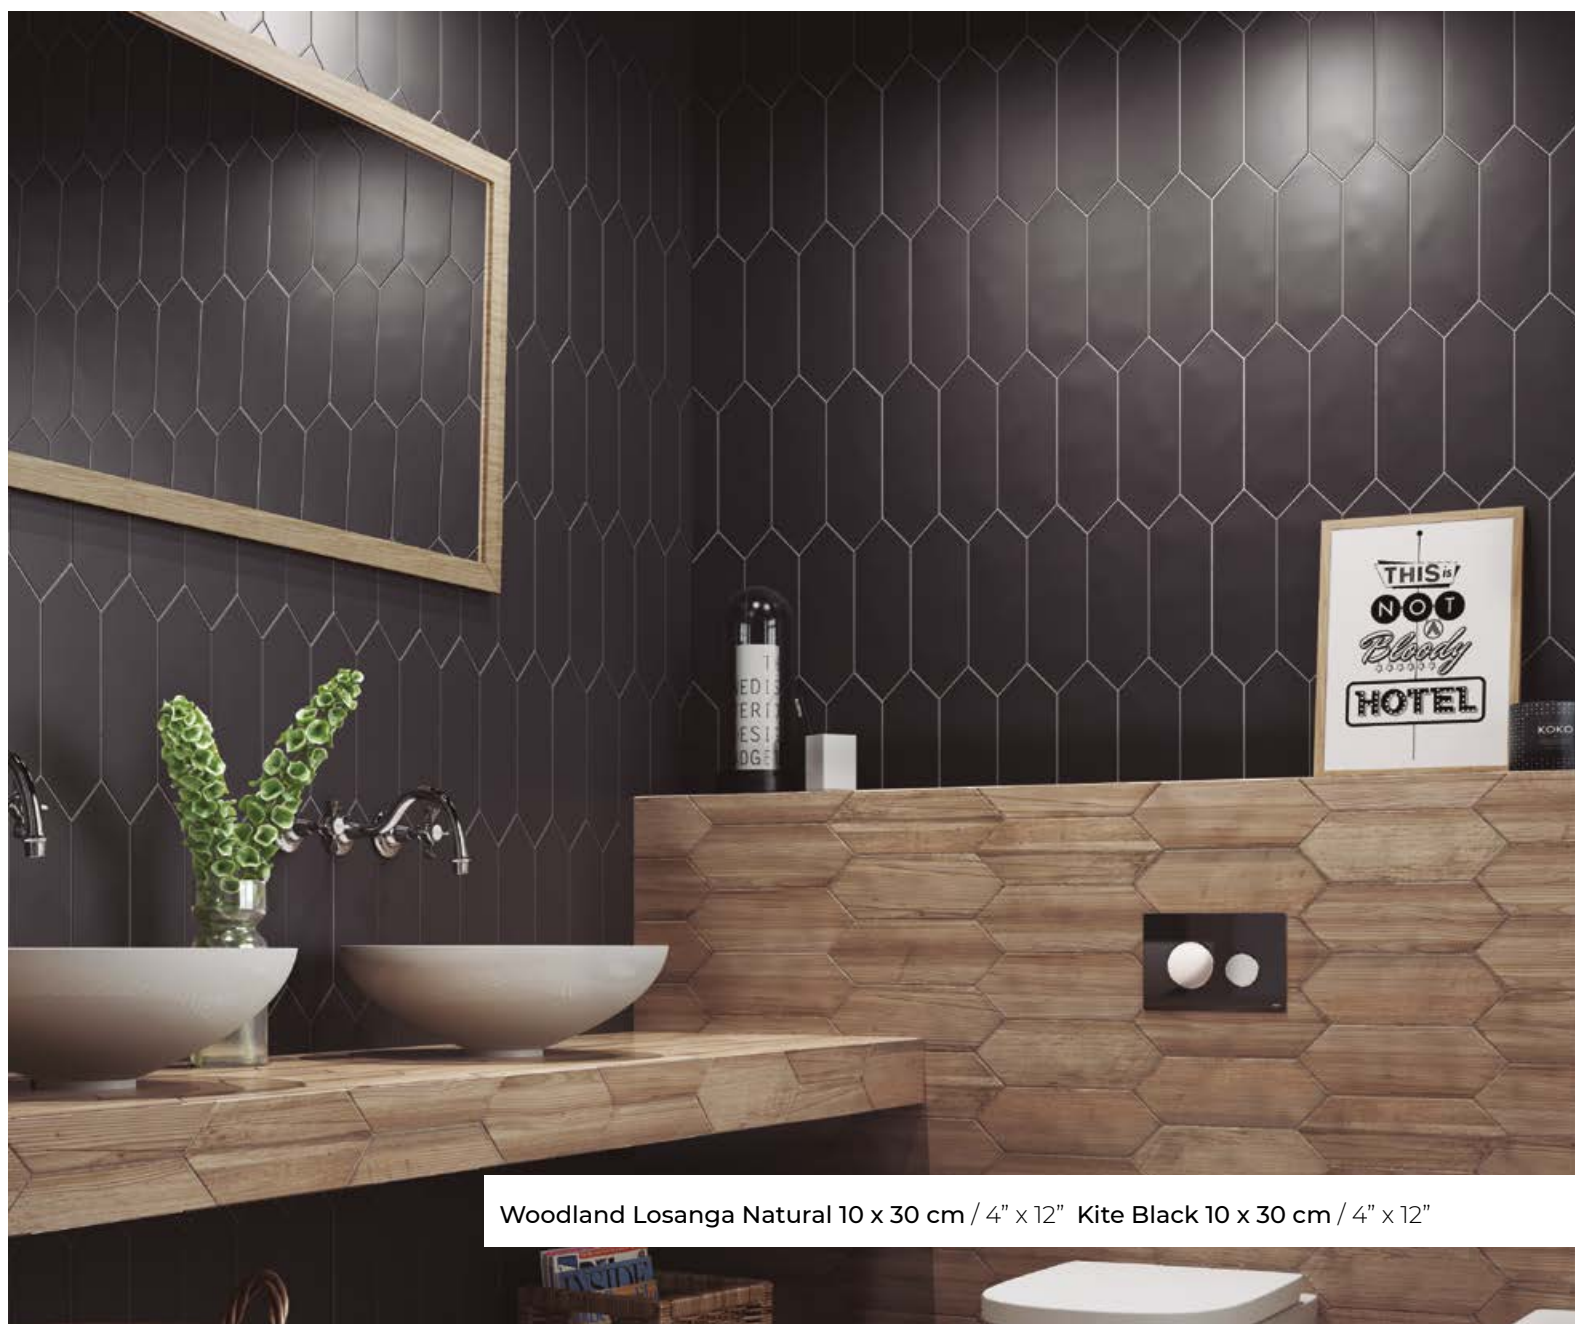

inspiration
gallery

Kite White, Dark Grey 10 x 30 cm / 4" x 12"

MIR&GAR
ABOGADOS

Kite Black, Century Grey 10 x 30 cm / 4" x 12"

Kite White, Light Grey 10 x 30 cm / 4" x 12" Kite Patchwork B&W 10 x 30 cm / 4" x 12"