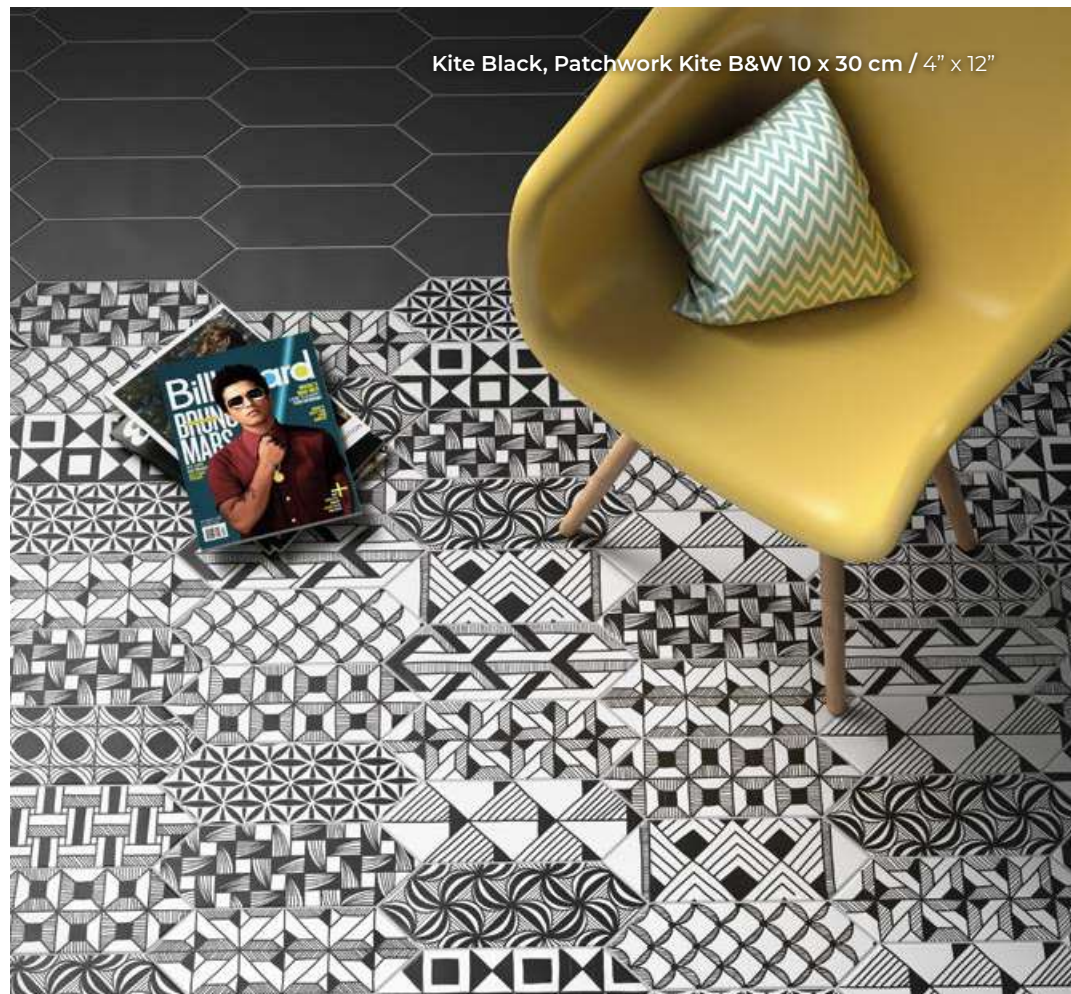

white

light grey

dark grey

black

Kite Black 10 x 30 cm / 4" x 12"

EQUIPE

Kite White, Light Grey, Dark Grey 10 x 30 cm / 4" x 12"

Kite Black 10 x 30 cm / 4" x 12"