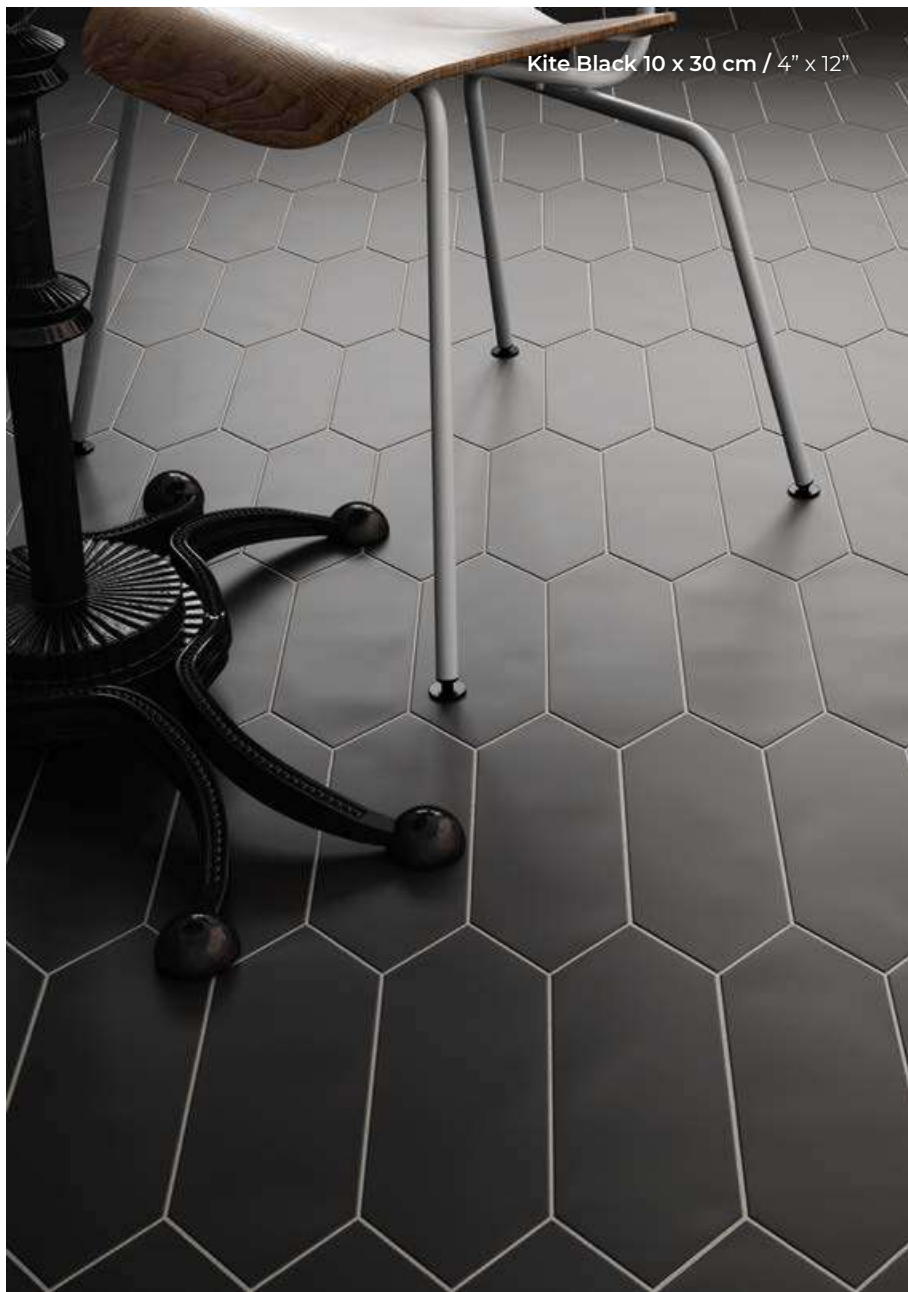

white

light grey

dark grey

black

Kite Black 10 x 30 cm / 4" x 12"

EQUIPE

Kite White, Light Grey, Dark Grey 10 x 30 cm / 4" x 12"

Kite Black 10 x 30 cm / 4" x 12"