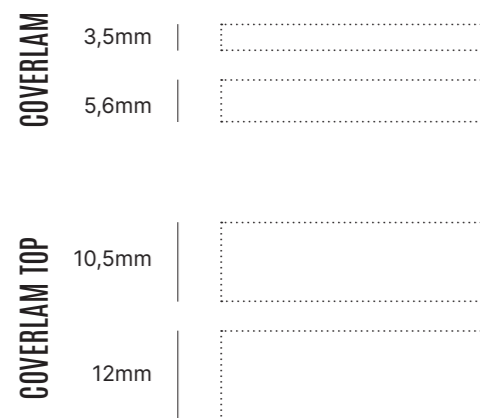

FORMATOS ESPEORES

FORMATS / THICKNESS

Distrito es una colección versátil respecto a formatos y espesores con una propuesta completa de revestimiento, porcelánico y Coverlam para recubrir todo tipo de espacios y superficies.

Distrito is a multiformat and multithickness collection which includes wall tiles, porcelain tiles and Coverlam to cover all kinds of spaces and surfaces.