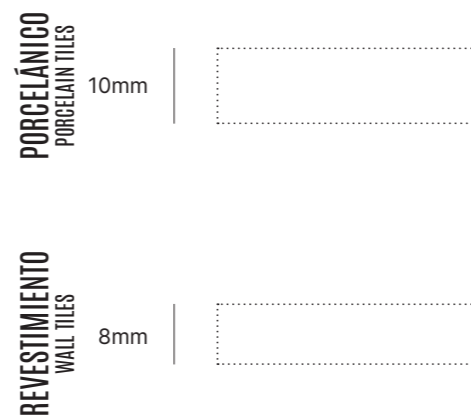

FORMATOS ESPEORES

FORMATS / THICKNESS

Distrito es una colección versátil respecto a formatos y espesores con una propuesta completa de revestimiento, porcelánico y Coverlam para recubrir todo tipo de espacios y superficies.

Distrito is a multiformat and multithickness collection which includes wall tiles, porcelain tiles and Coverlam to cover all kinds of spaces and surfaces.