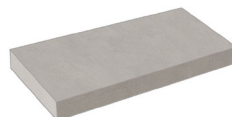

ART WALLS
FRESCO
60X120

HYPHER
SILVER
60X120

FOUR SEASONS
HONEY
20X120

bath.
design

TOP PORTA LAVABO
WASHBASIN TOP
FOUR SEASONS HONEY

VASCA LAVABO DA APPOGGIO
SURFACE-MOUNTED WASHBASIN
HYPHER SILVER

ELEMENTI PRESENTI NEL PROGETTO/
ITEMS AND FURNITURE:

ART WALLS
BEYOND
60X120

REBEL
EMERAL
60X120 / 120X120

SUPREME TREASURE
CALACATTA EMERALD
60X120

bath.
design

LAVABO A COLONNA
PEDESTAL-MOUNTED WASHBASIN
CALACATTA EMERALD

ELEMENTI PRESENTI NEL PROGETTO/
ITEMS AND FURNITURE: