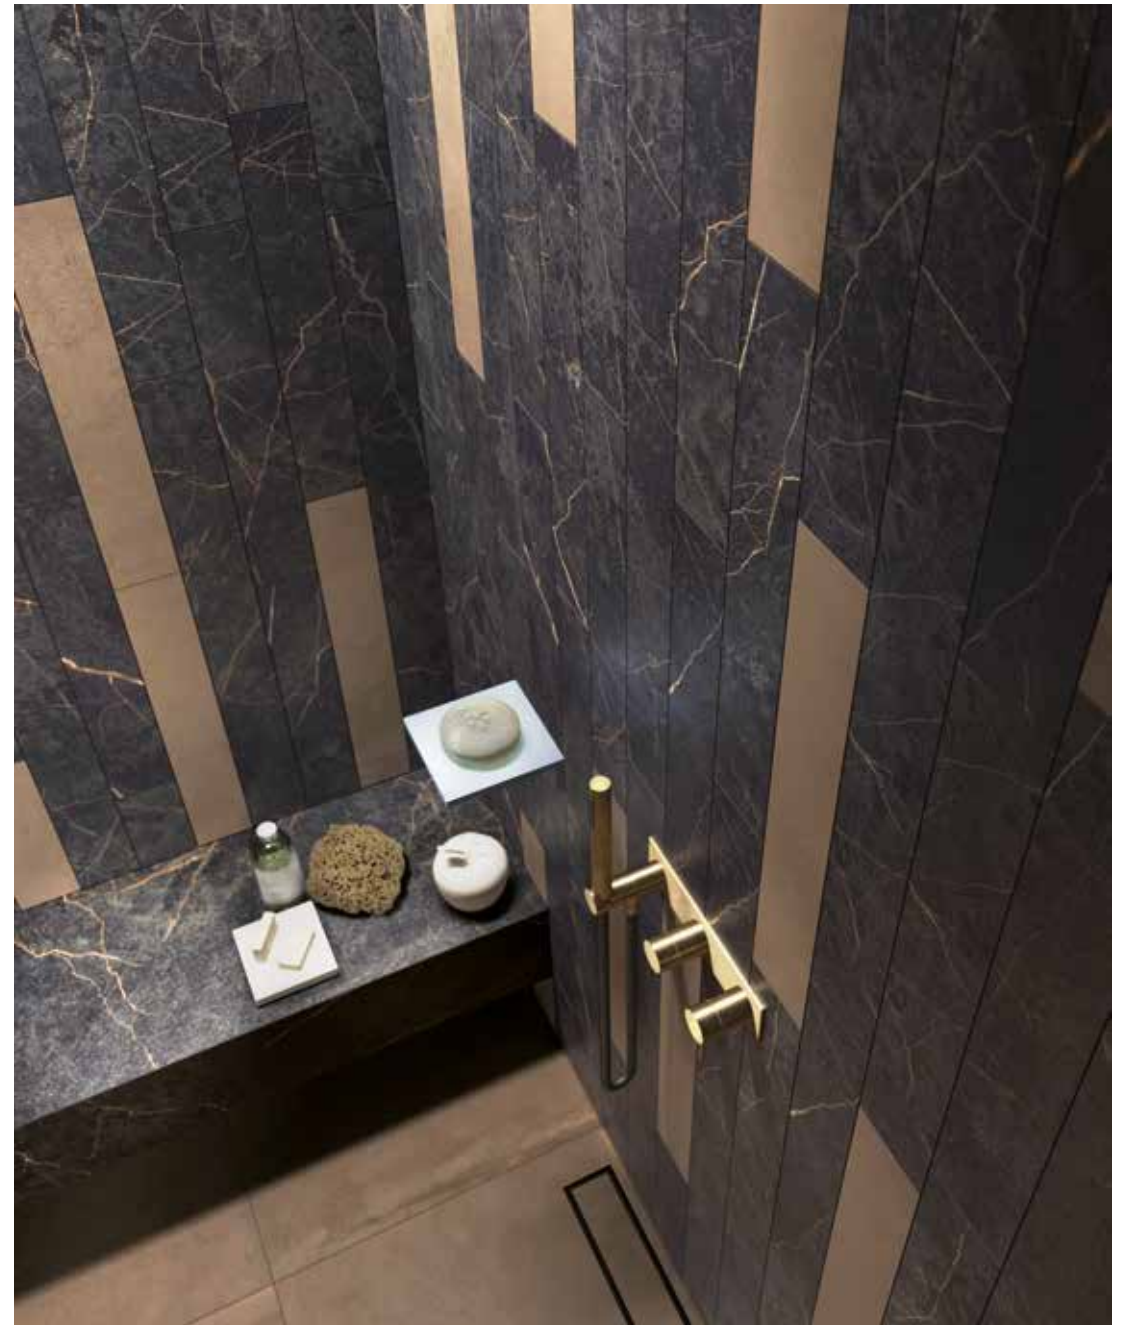

# BLACK

---

*floor: EPOQUE black 60x60 rett., brown 10x60 rett.*

wall: EPOQUE black 60x120 rett., WORN copper 30x120 rett.  
floor: WORN copper 60x60 rett.

*wall: EPOQUE black 60x120 rett., WORN copper 30x120 rett.  
 floor: WORN copper 60x60 rett.*