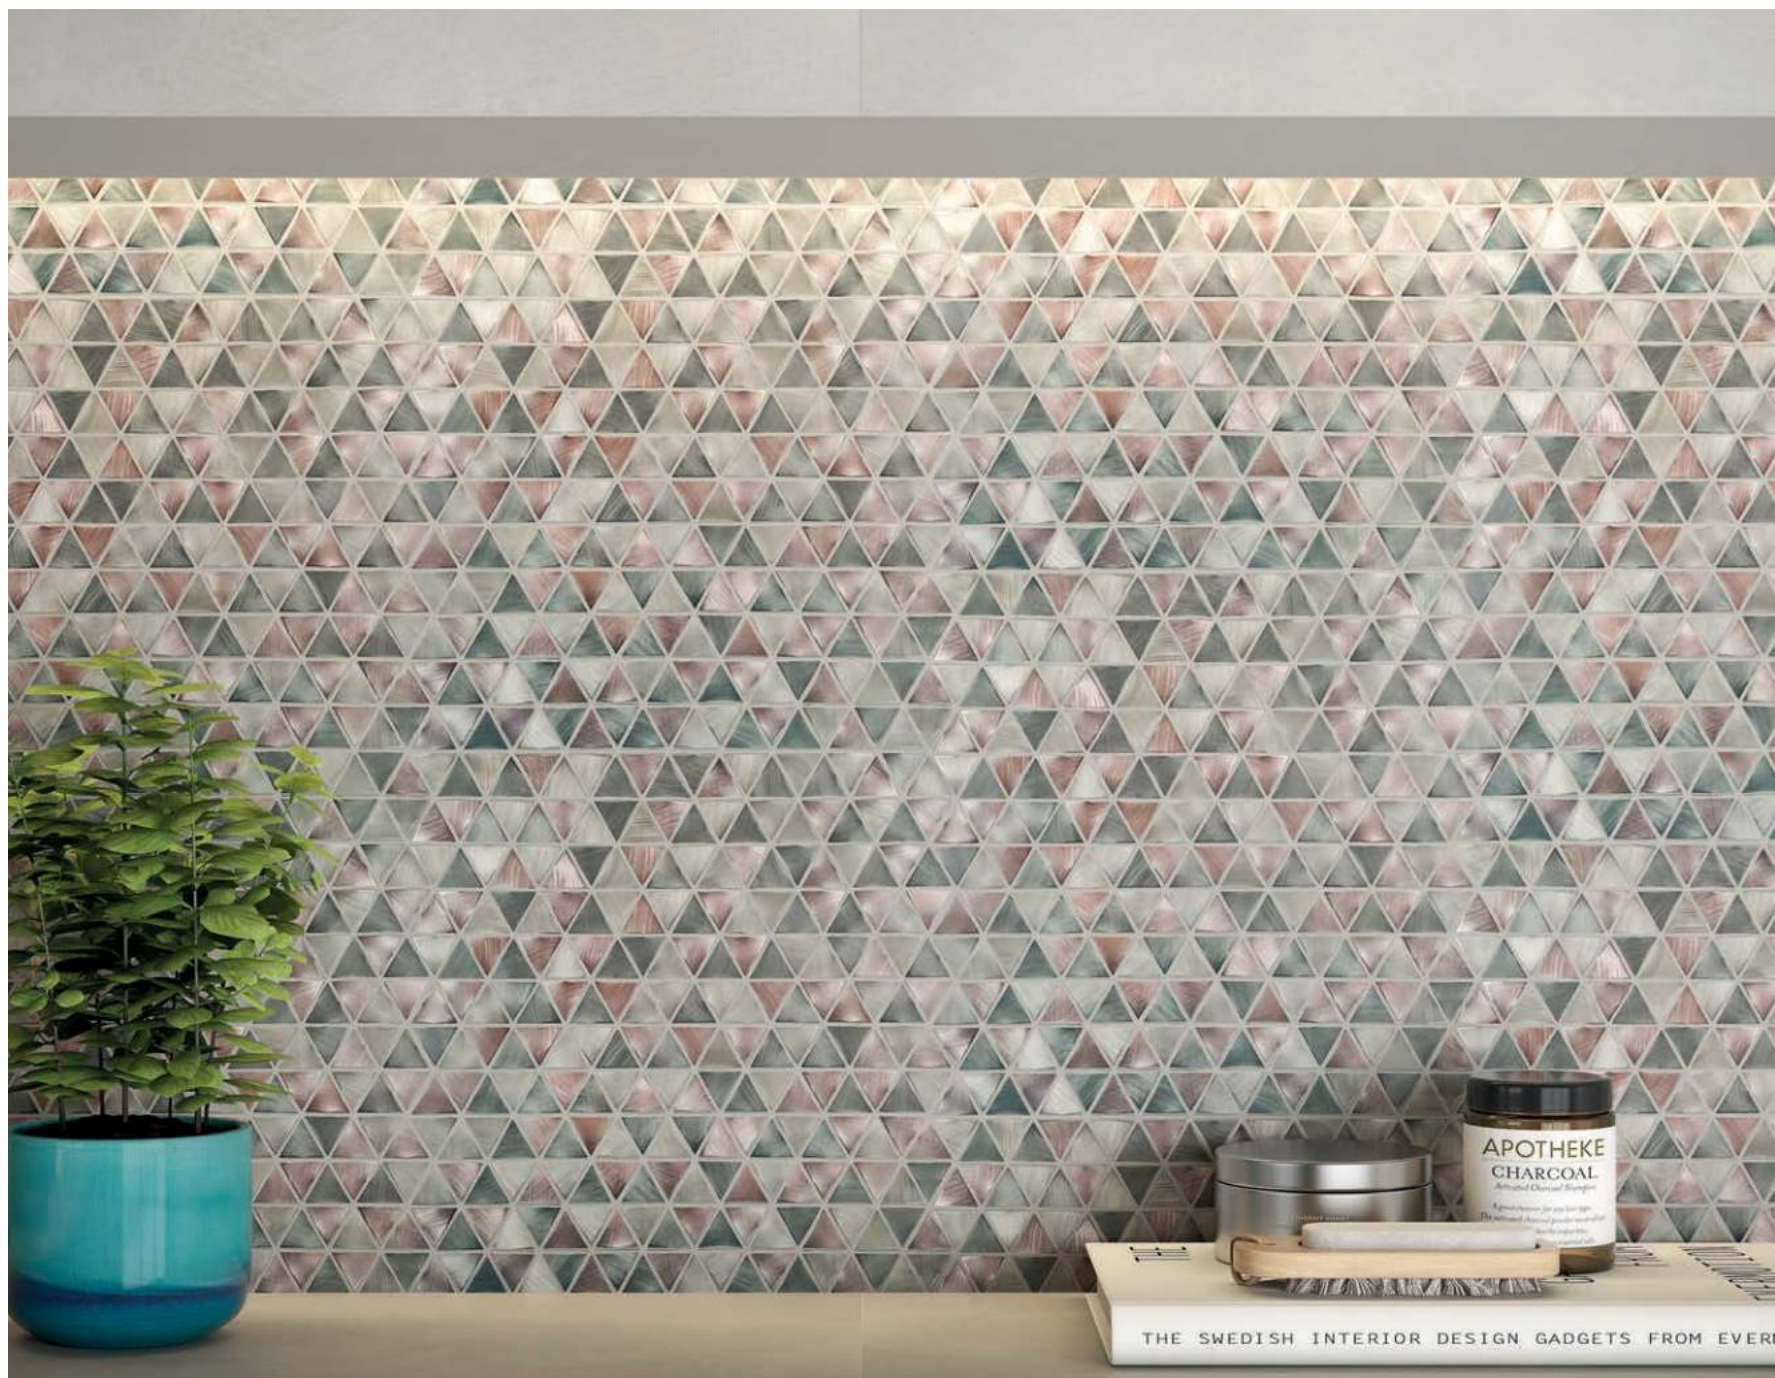

A modern living room featuring a large, textured wall with a wavy, embossed pattern in a light gray color. The wall is illuminated by three black track spotlights mounted on the ceiling. In the foreground, a white sectional sofa is adorned with two dark brown and two light pink pillows. A wooden coffee table with a black metal frame sits in front of the sofa, holding a stack of magazines and a small potted plant. To the left, a black floor lamp with a white shade stands next to a small round side table with a plant. The floor is made of large, dark gray tiles.

KROMA

SALONI

KROMA

30X90 · 12"x35"

SALONI

KROMA
COLLECTION

KROMA 30X90 ACERO + KROMA 30X90 GRAFITO + M. TRIA 30X30 GRIS + STREET 60X60 CENIZA

KROMA
COLLECTION