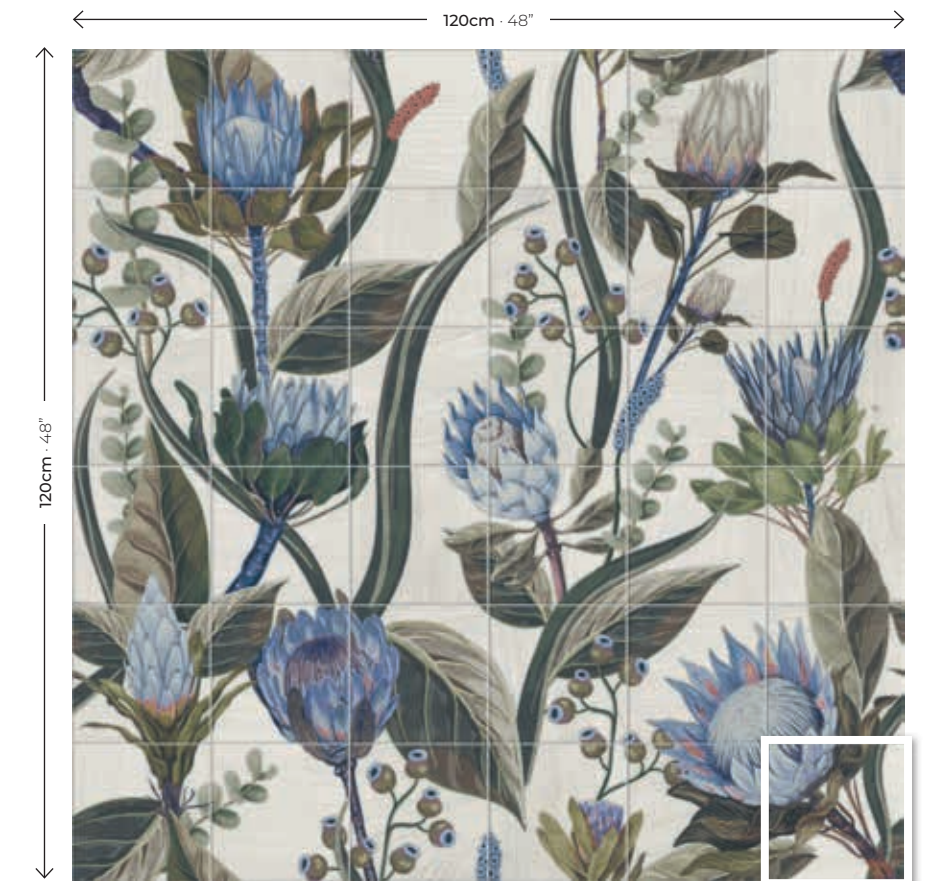

MURAL BLUE LEAVES
120x120 (P 1300) formado por 36 piezas de 20x20
48"x48" formed by 36 pieces of 8"x8"