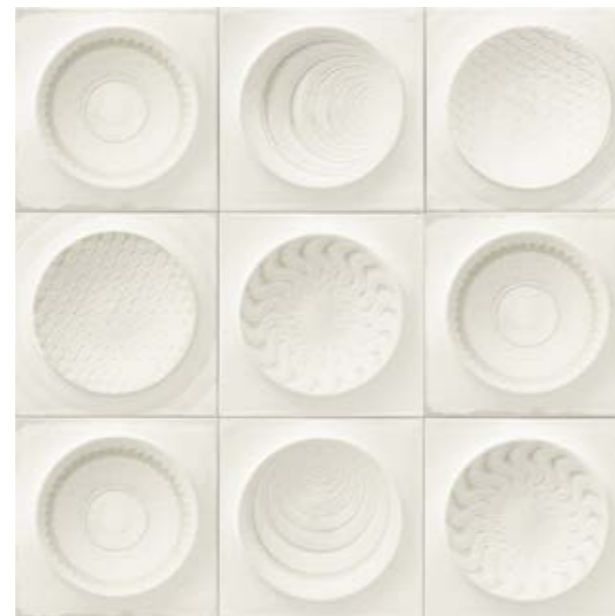

SHAPES

SHAPE NACAR M-320
20x20 cm · 8"x8"