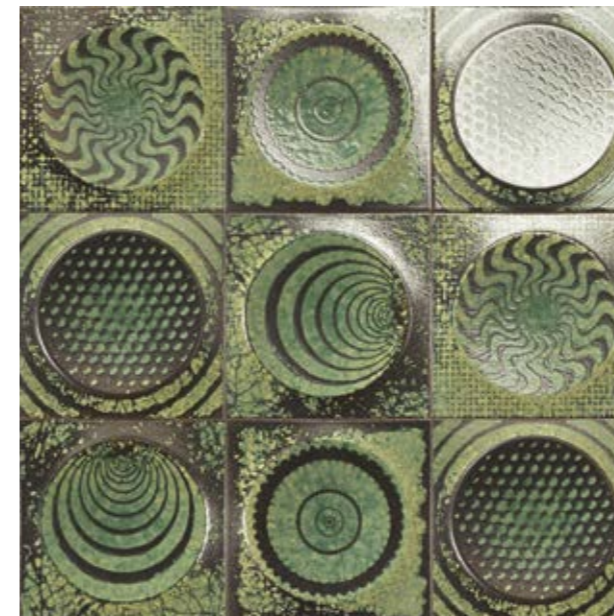

# ARTIGIANO

20x20 cm · 8"x8" 

REACTIVE &  
CRAQUELE  
EFFECT

WALL  
TILE

ARTIGIANO Collection is a Tribute to our beginnings, when our production was achieved by Art Deco craftsmen, when the process was totally handmade. Obviously its result was a decorative tile, with craquele effects and metallic colours. Each piece was unique and impossible to repeat.

## BASE

ARTIGIANO NACAR M-220  
20x20 cm · 8"x8"

ARTIGIANO EMERALD M-280  
20x20 cm · 8"x8"

ARTIGIANO MARINE M-280  
20x20 cm · 8"x8"

## SHAPES

SHAPE NACAR M-320  
20x20 cm · 8"x8"

SHAPE EMERALD M-350  
20x20 cm · 8"x8"

SHAPE MARINE M-350  
20x20 cm · 8"x8"

TEXTURE & 3D  
METALLIC EFFECT

## SHAPES

SHAPE NACAR M-320  
20x20 cm · 8"x8"

SHAPE CREAM M-350  
20x20 cm · 8"x8"

SHAPE MIELE M-350  
20x20 cm · 8"x8"