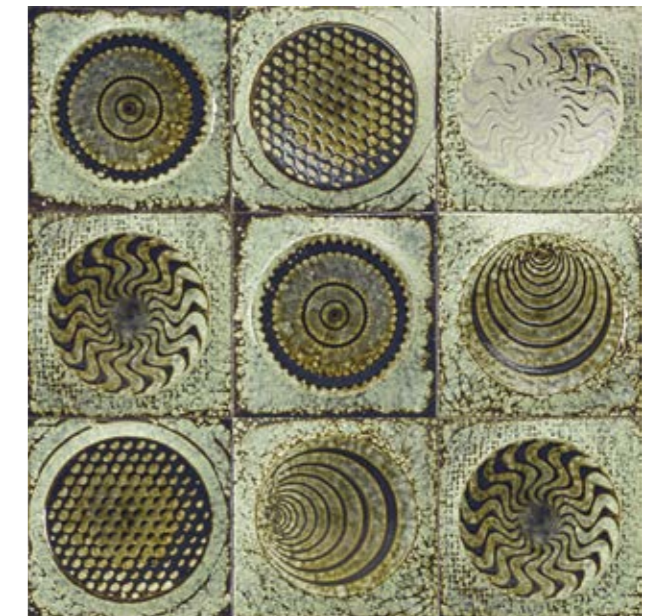

SHAPE MARINE M-350
20x20 cm · 8"x8"

TEXTURE & 3D
METALLIC EFFECT