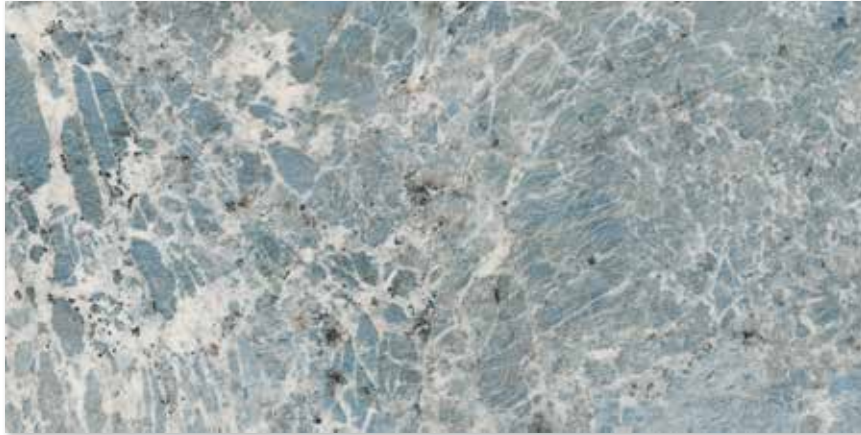

LES BIJOUX

PORCELAIN TILE
PORCELÁNICO / GRÈS CÉRAME

59,3x119,3 cm / 23,3"x47,0"

Saphir-R Polished
R.053

Nagoya-R Blanco Polished
R.053

Vanity-R Pearl Polished
R.053

POLISHED

POLISHED product. It is recommended for residential use, with light pedestrian transit. Surface need to be protected during the installation and it is very important to keep a careful maintenance.