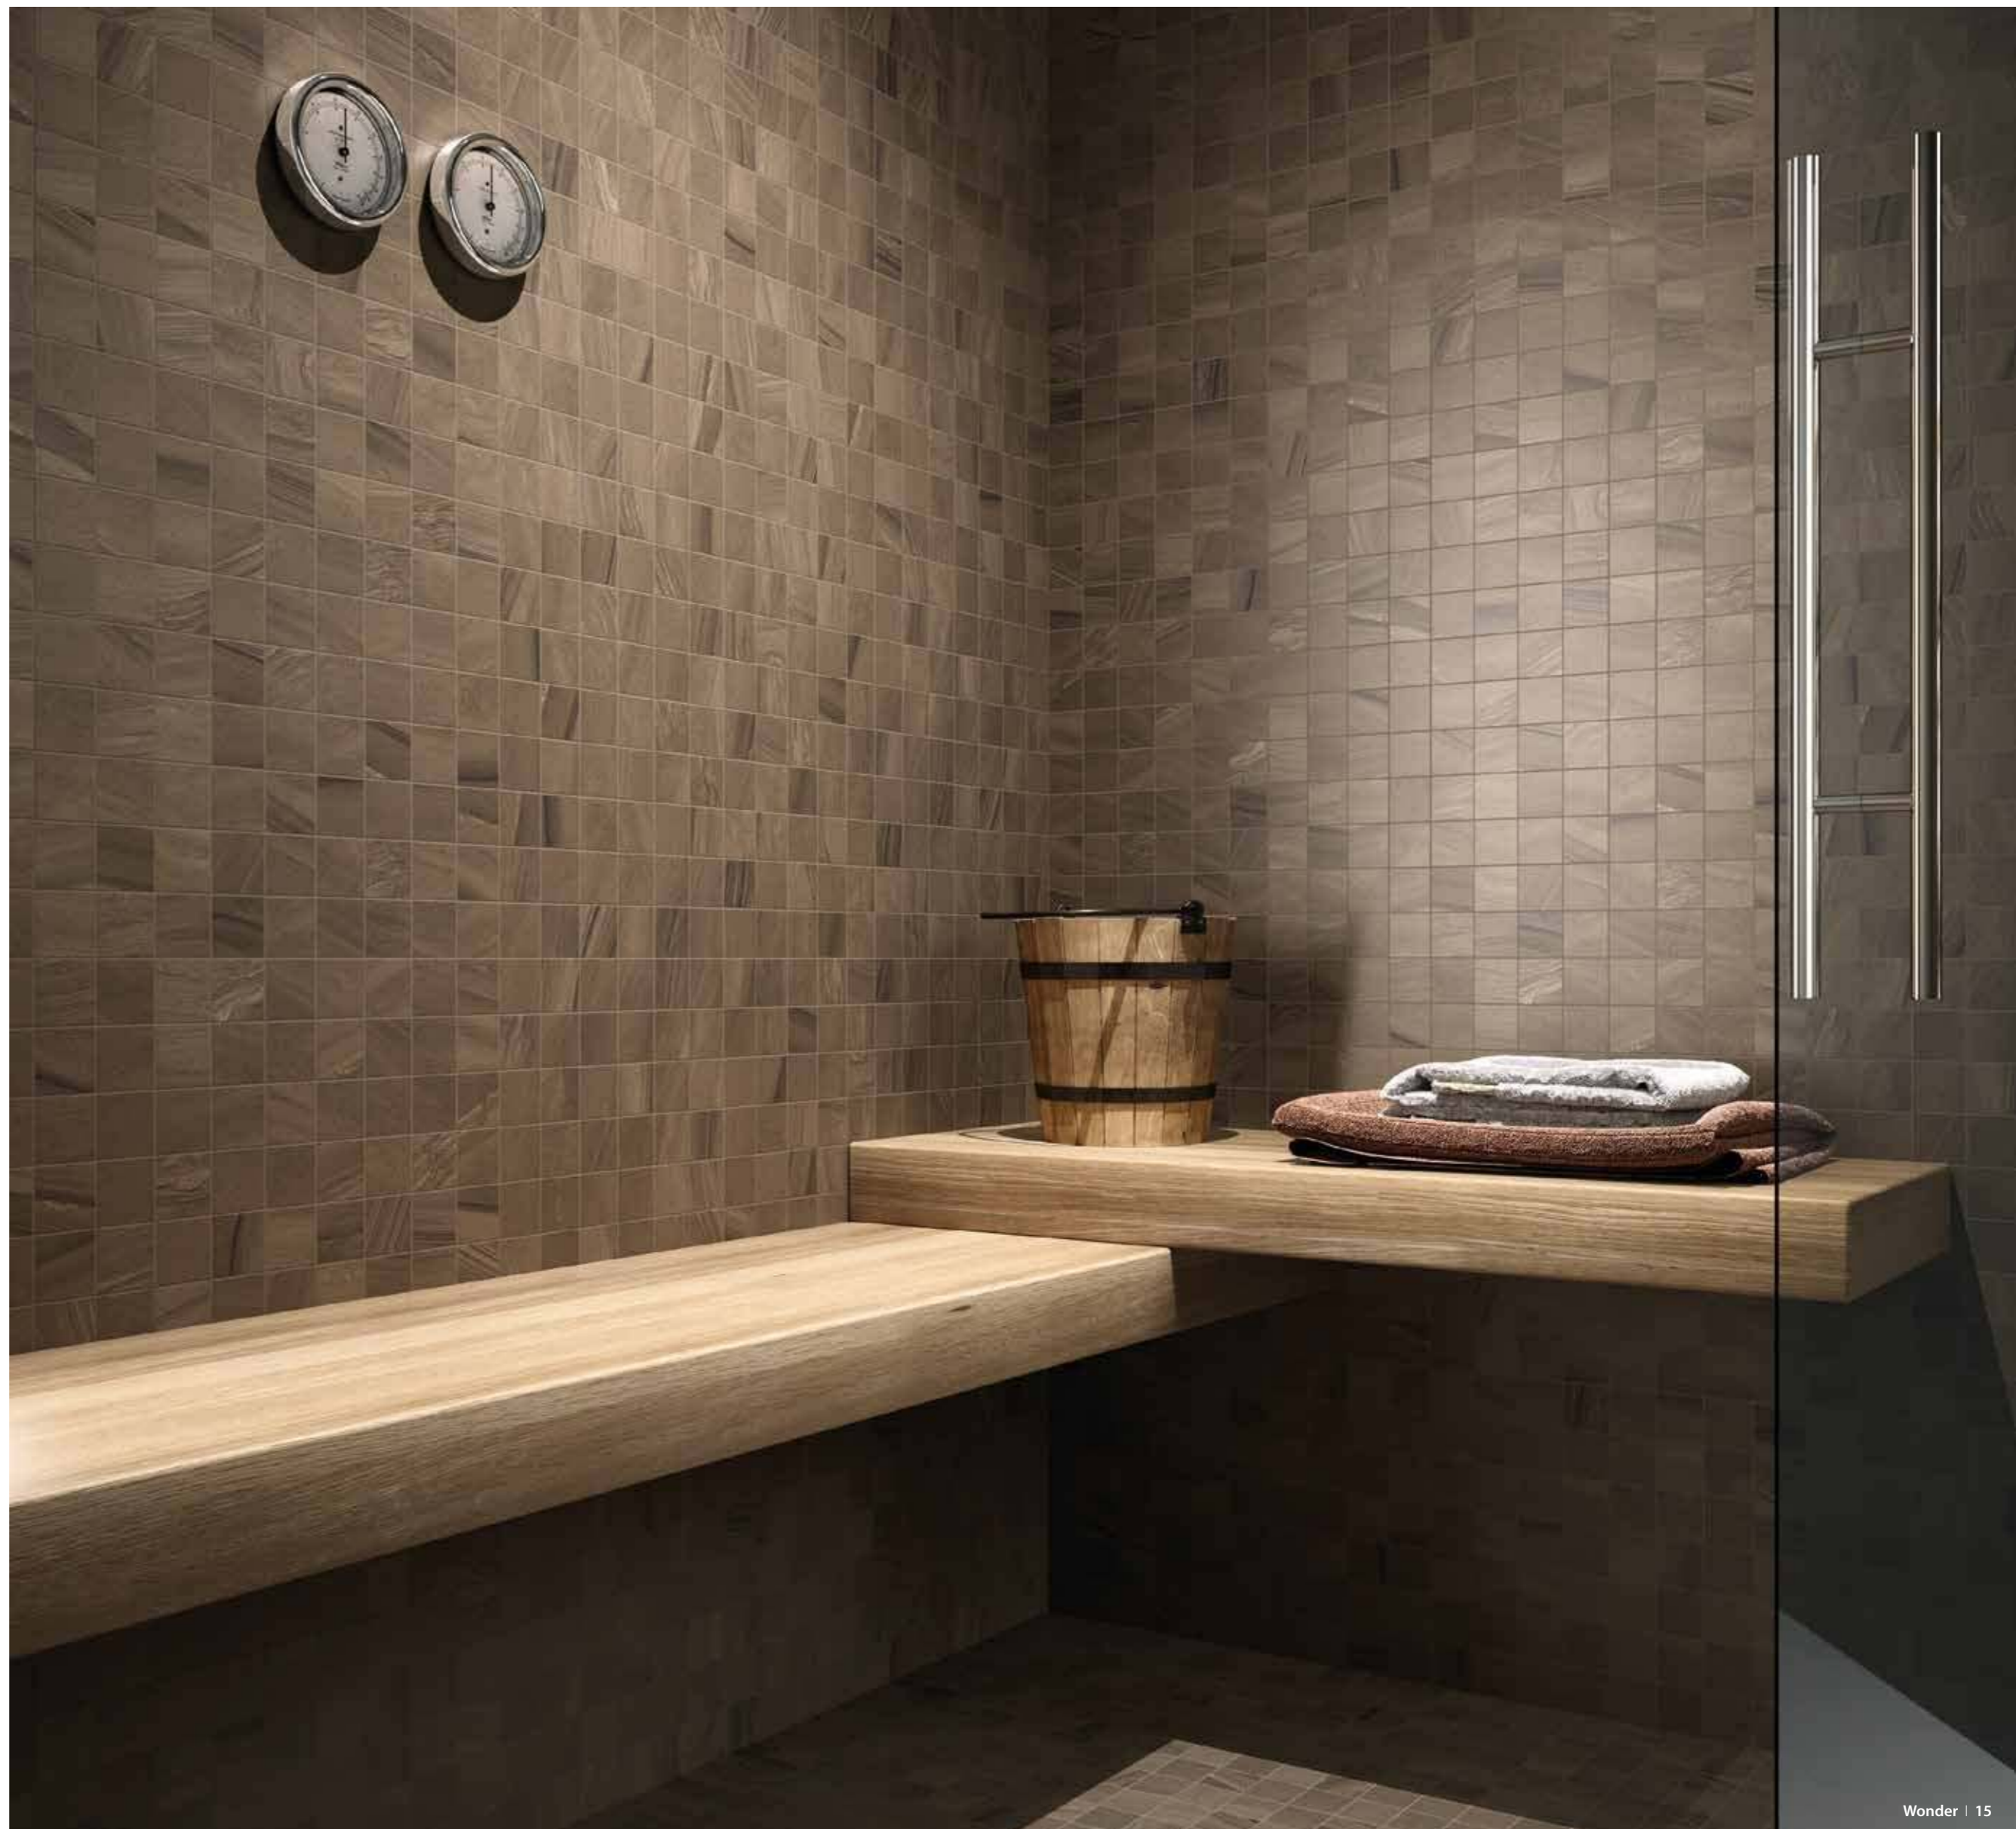

wonder
moka
desert

БОГАТАЯ
НАСЫЩЕННОСТЬ
ЦВЕТОВ И ОТТЕНКОВ

MOON, DESERT, МОКА И GRAFITE.
Четыре цвета коллекции Wonder делают ее необыкновенно гибкой в применении.
Эффектный и в то же время предельно натуральный вид плиток служит прекрасным фоном для любых предметов интерьера, независимо от стиля.

Wonder Moka Mosaico
Вандер Мока Мозаика
30x30