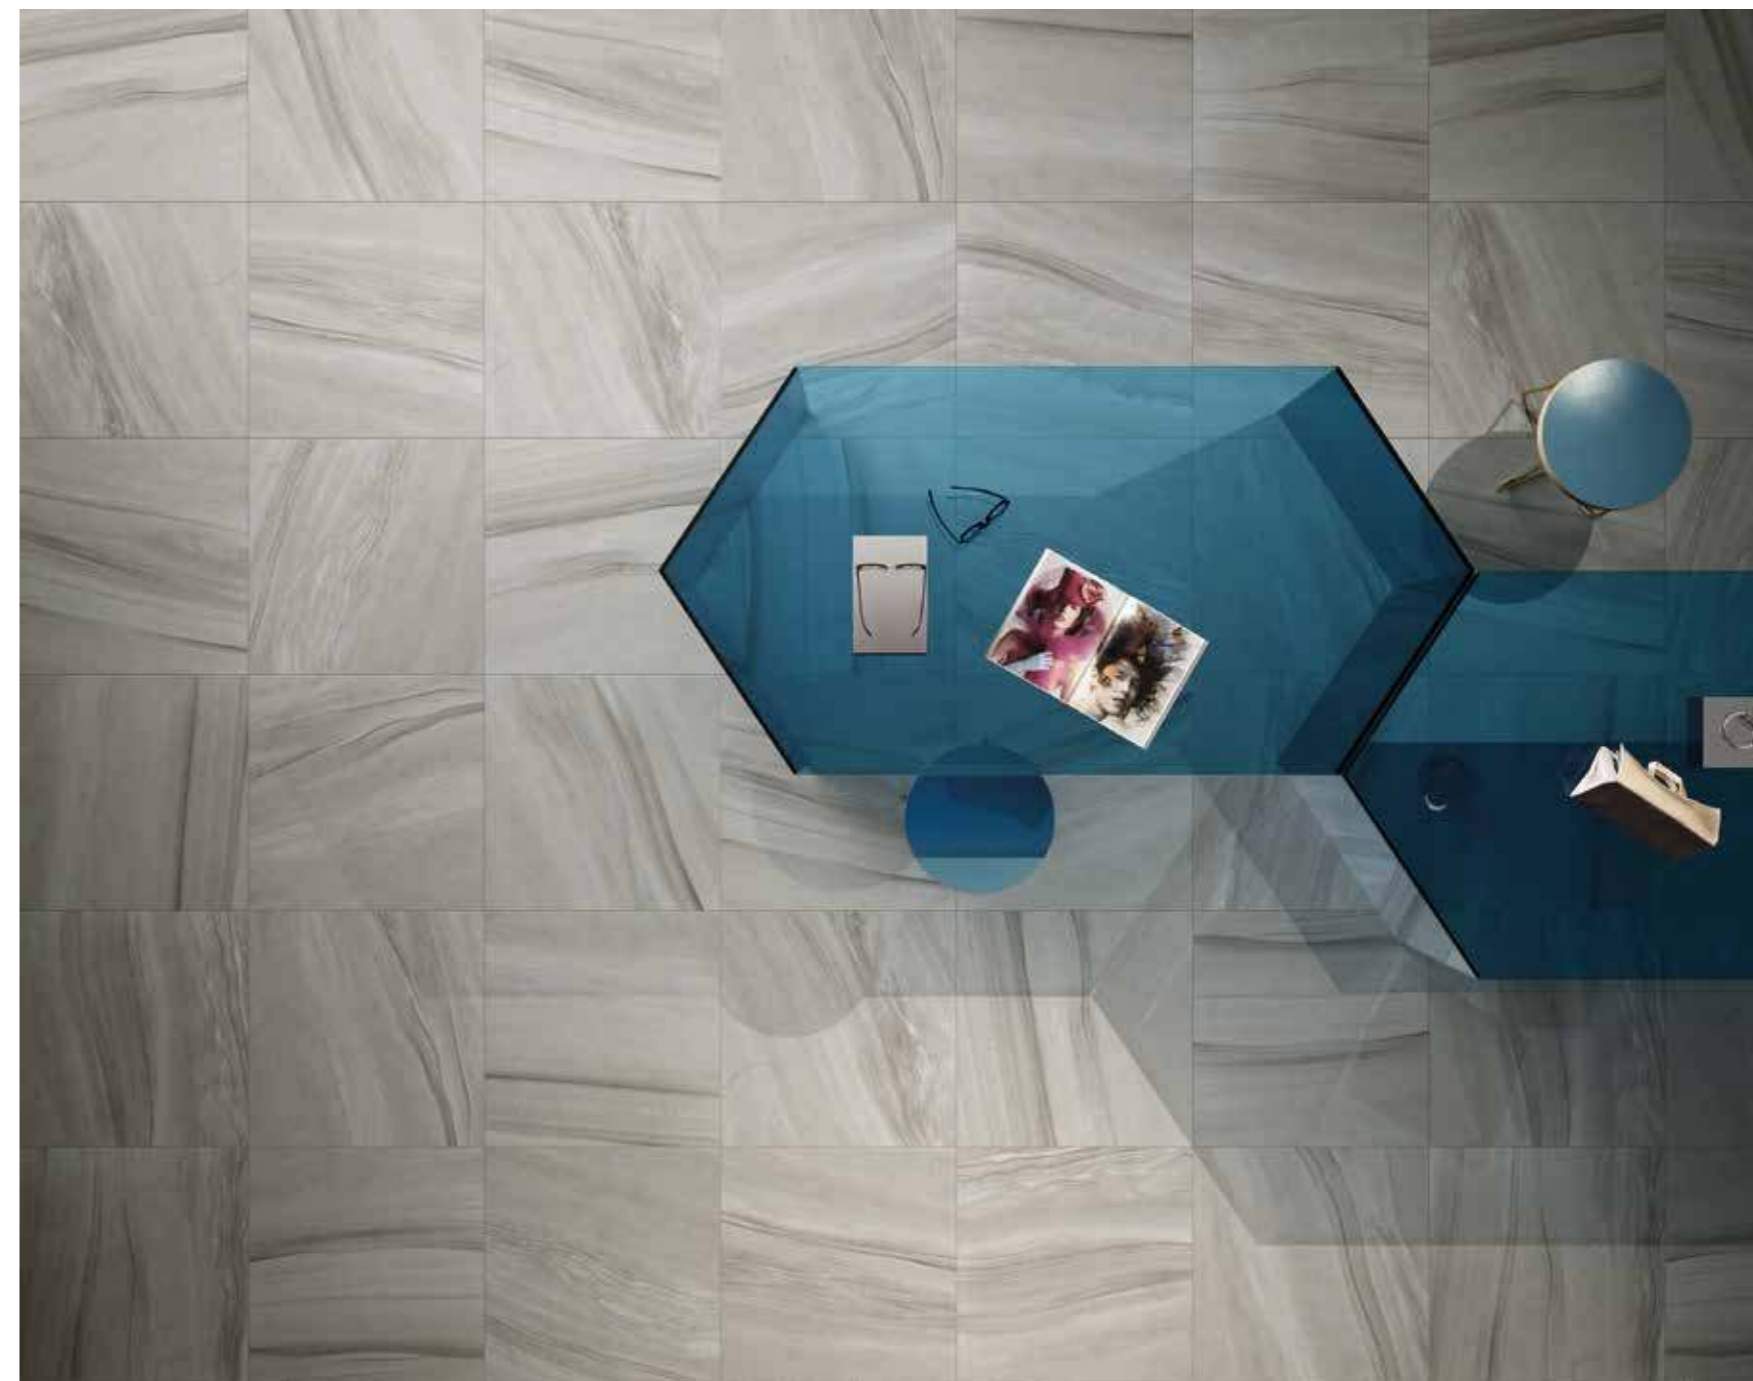

wonder graphite

La sofisticata eleganza dell'effetto naturale.

La finitura naturale esalta le caratteristiche della pietra di ispirazione che possiede una tessitura dal contrasto moderato e una superficie leggermente strutturata, ma morbida al tatto. Come tutti i prodotti in gres porcellanato di Italon ha ottime caratteristiche di resistenza all'usura, agli urti e agli agenti chimici, non richiede manutenzione e si pulisce facilmente anche nelle applicazioni più estreme.

The sophisticated elegance of the natural effect.

The natural finish exalts the characteristics of the material of inspiration that has a texture with a moderate contrast and a slightly textured surface, soft to the touch. Like all porcelain tile products by Italon, this material has excellent properties of resistance to wear, shock and chemicals, does not require special maintenance and is easy to clean even in extreme conditions of use.

Wonder Graphite
Вандер Графит
60x60

Wonder Graphite Lux
Вандер Графит Люкс
59x59