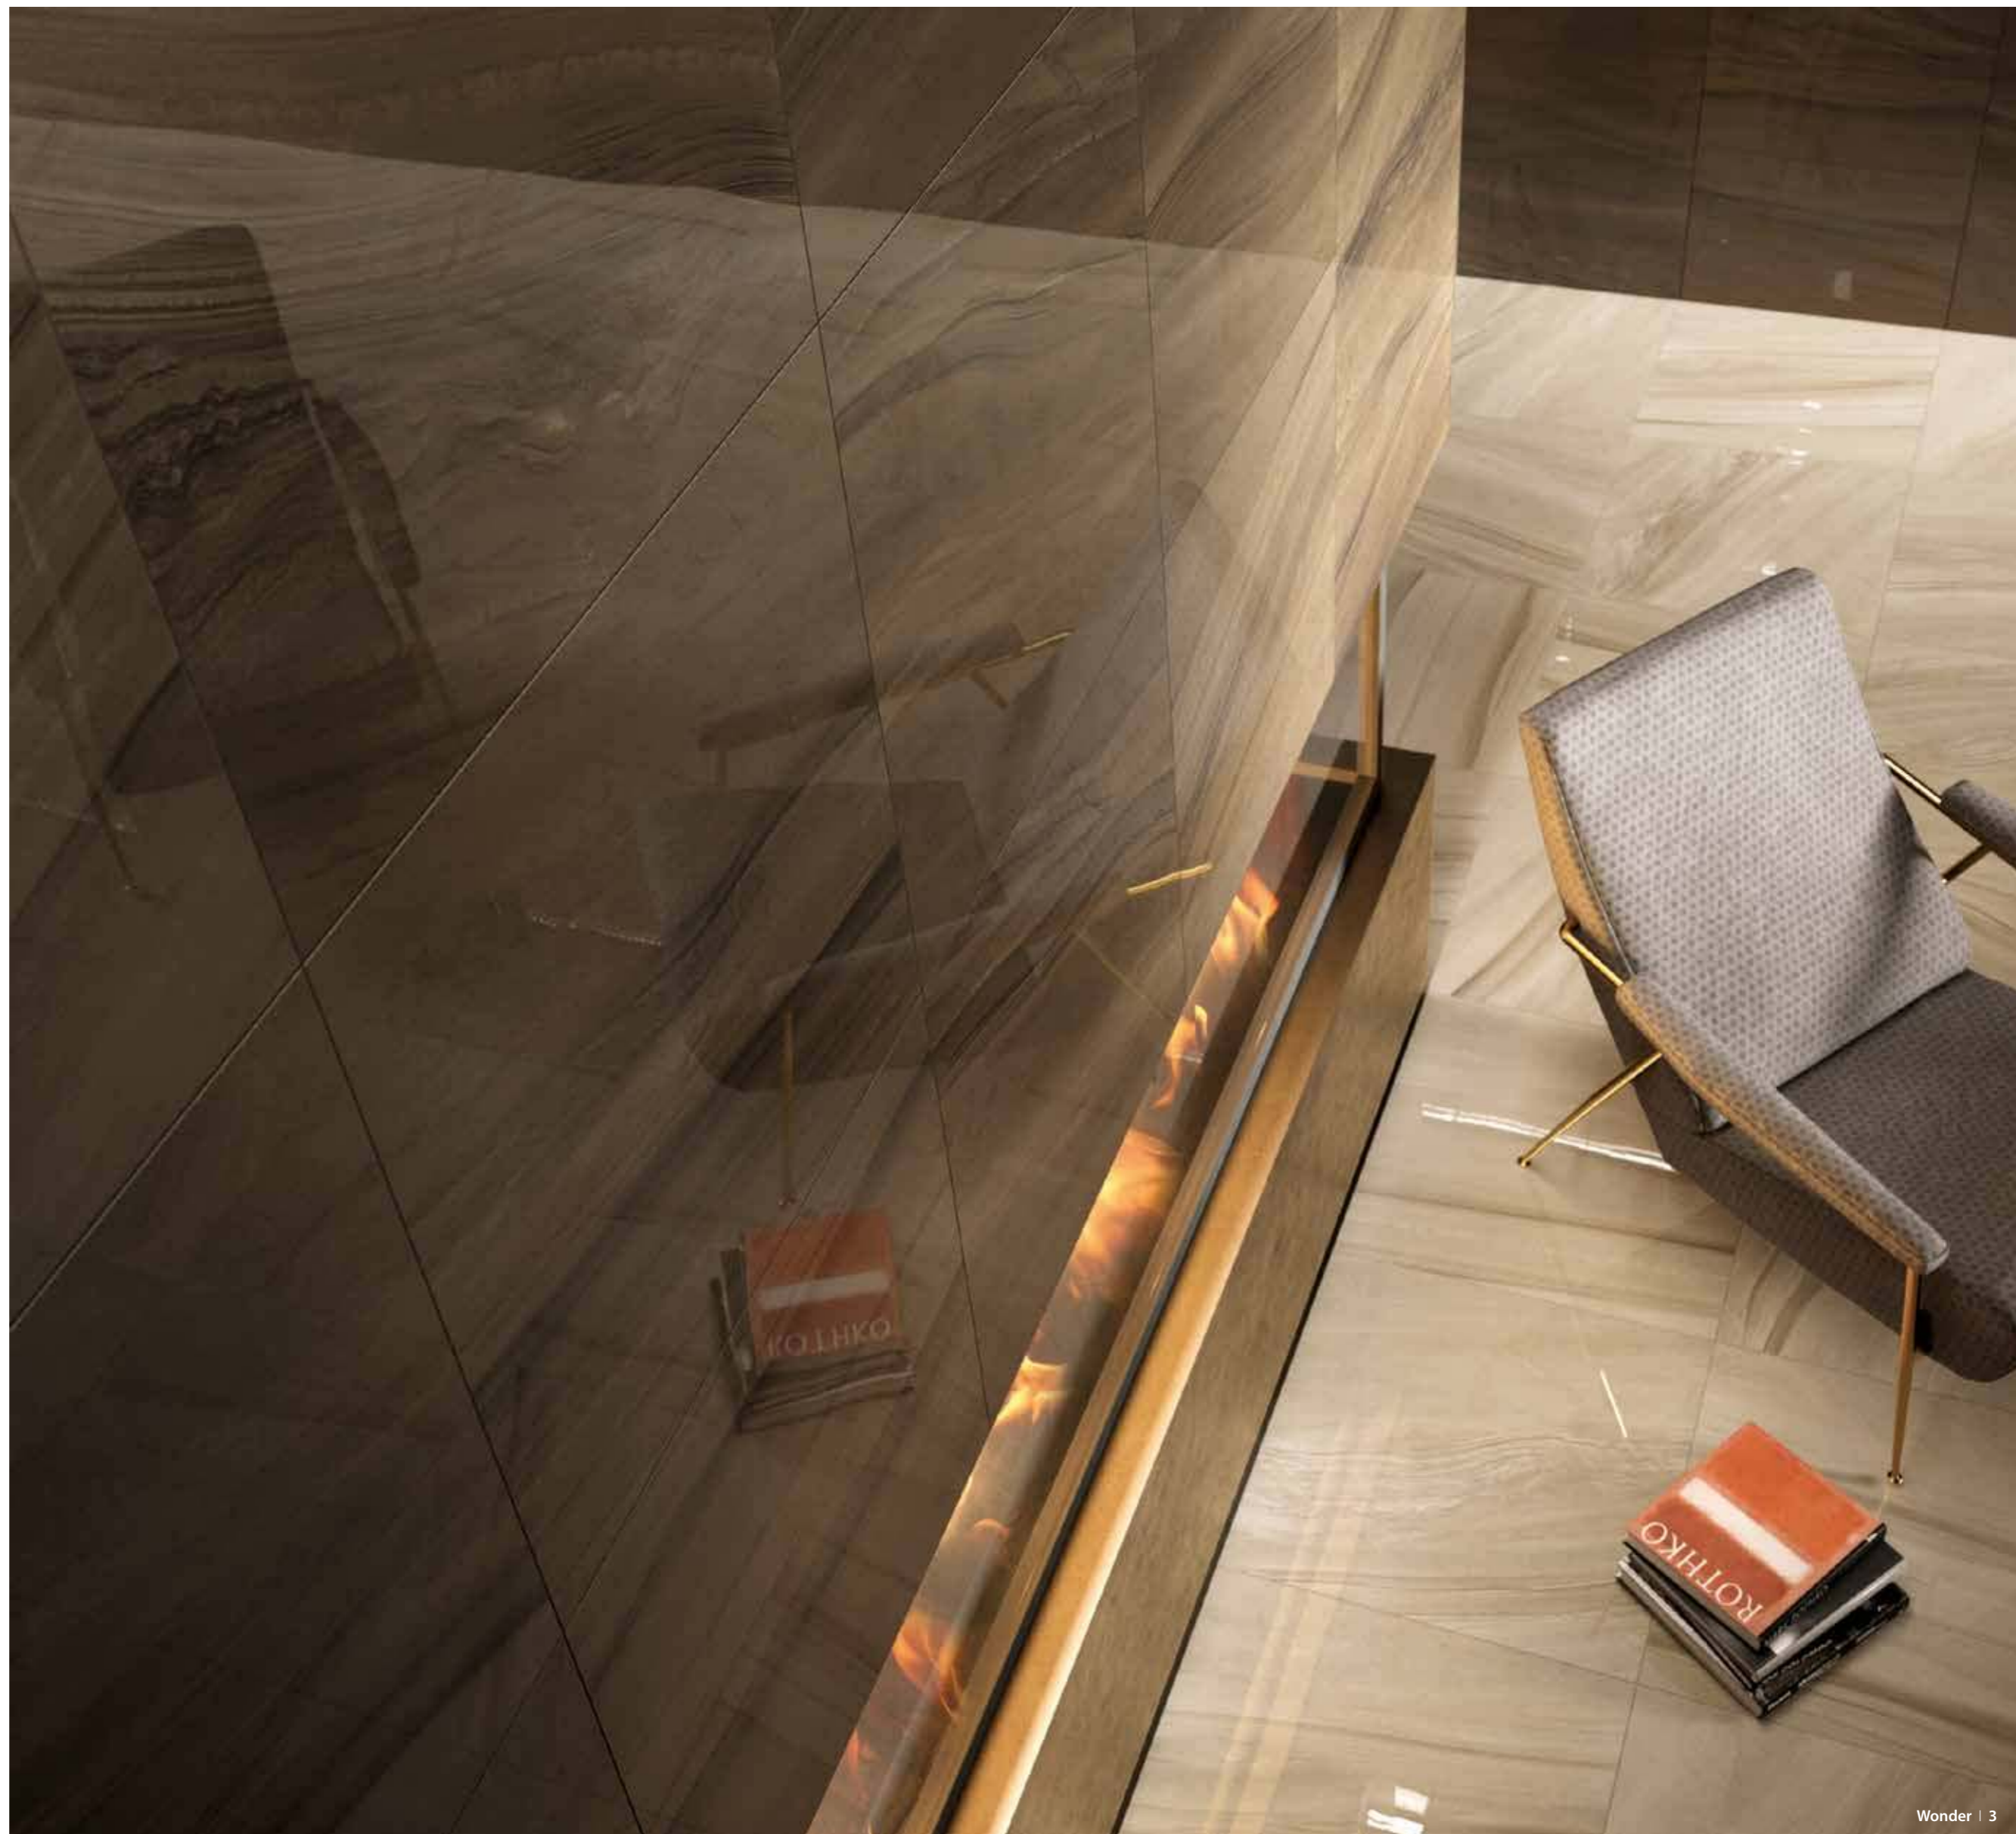

wonder
desert
moka

ГАРМОНИЯ ЦВЕТОВ
И ПОВЕРХНОСТЕЙ

Зеркально блестящая поверхность LUX выглядит богато и благородно. Яркое сияние вносит в интерьер акцент роскоши и элегантности. Кажется, что камень был искусно отполирован, чтобы подчеркнуть гармонию форм, цветов, решительных контрастов.

Wonder Desert Lux
Вандер Дезерт Люкс
59x59

Wonder Moka Lux
Вандер Мокка Люкс
59x59