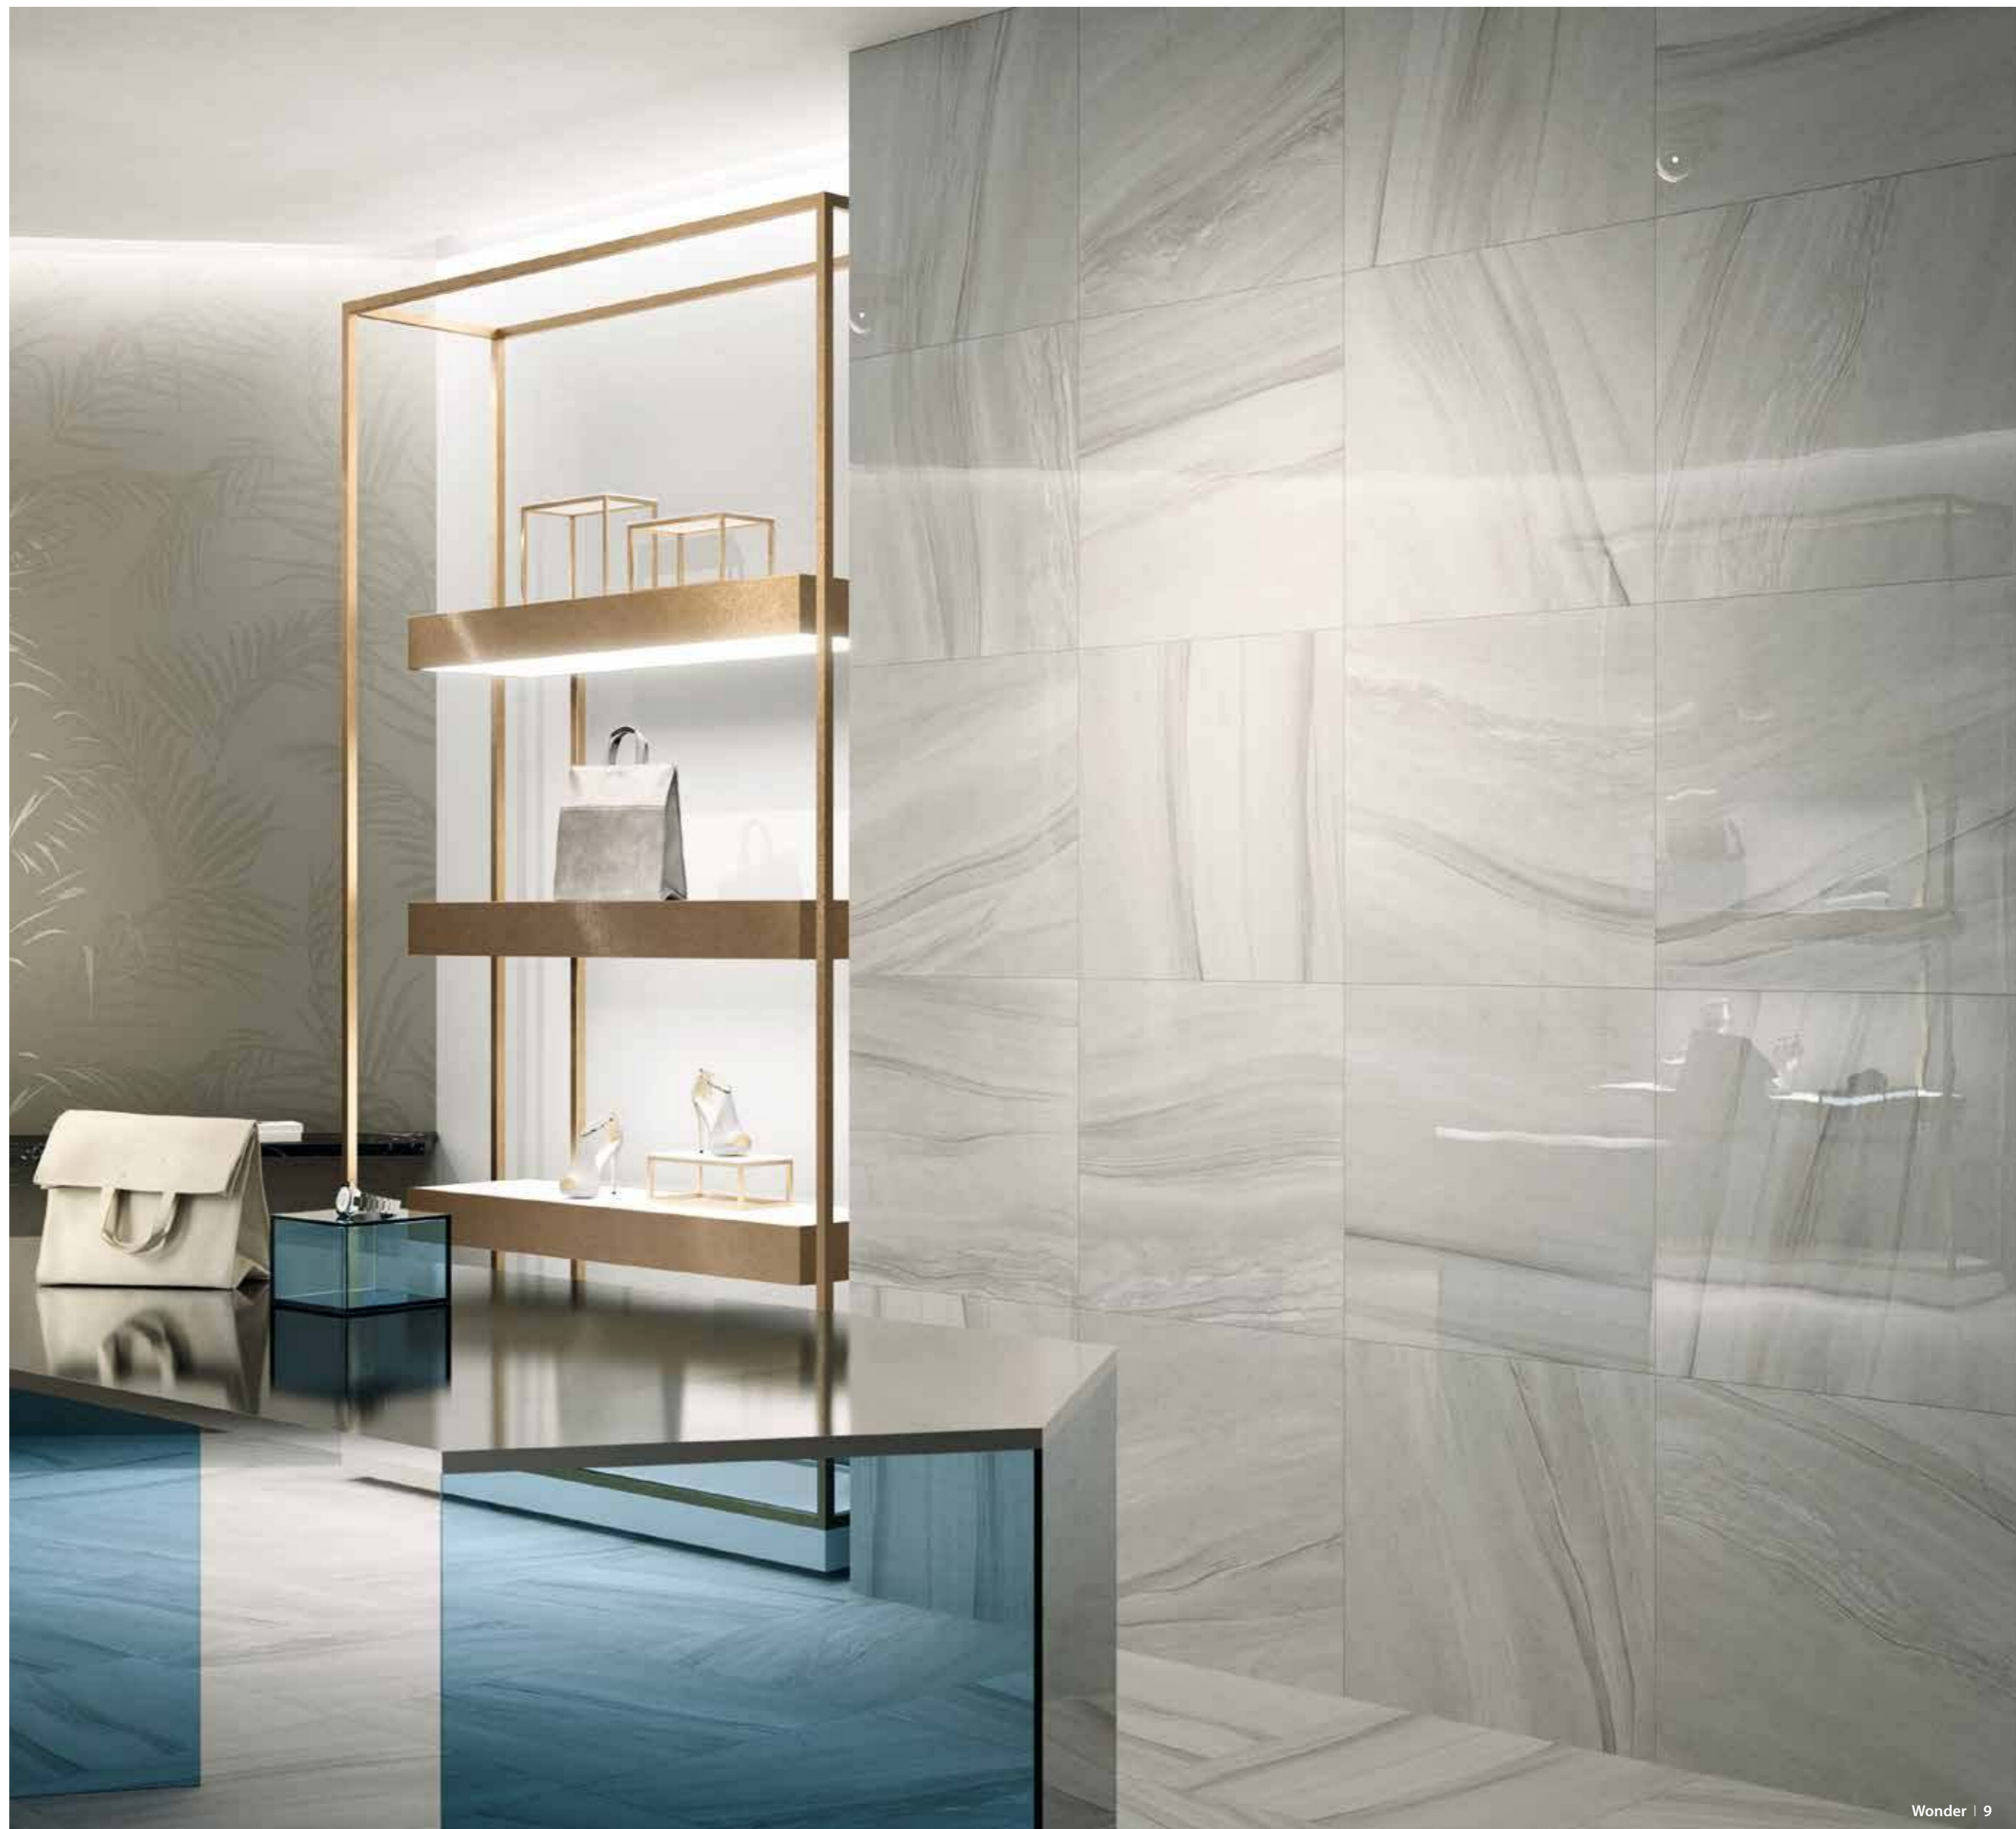

wonder
graphite

ИЗЫСКАННАЯ И НАТУРАЛЬНАЯ ЭЛЕГАНТНОСТЬ

Натуральная поверхность эффектно подчеркивает особенности природного песчаника – мягкий контрастный рисунок и слегка рельефную, но приятную на ощупь фактуру. Как и все остальные изделия из керамогранита Italon, эта плитка стойка к износу, ударам, химикатам, не требует особого ухода и крайне проста в очистке, даже в самых жестких условиях эксплуатации.

Wonder Graphite
Вандер Графит
60x60

Wonder Graphite Lux
Вандер Графит Люкс
59x59