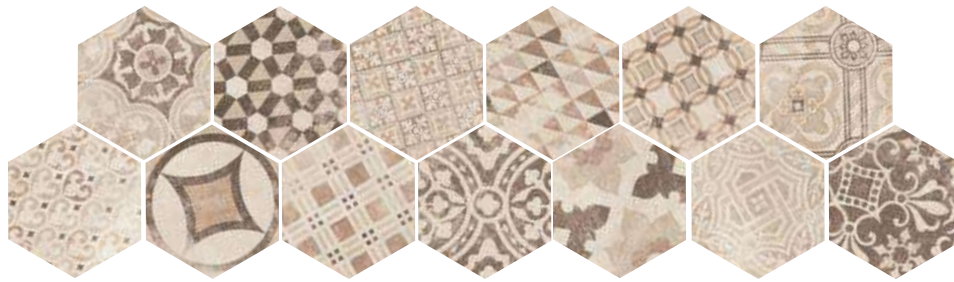

Cement Garden Sand*
22098 EQ-10D

cement white

cement sand

cement mink

cement mud

cement grey

cement black