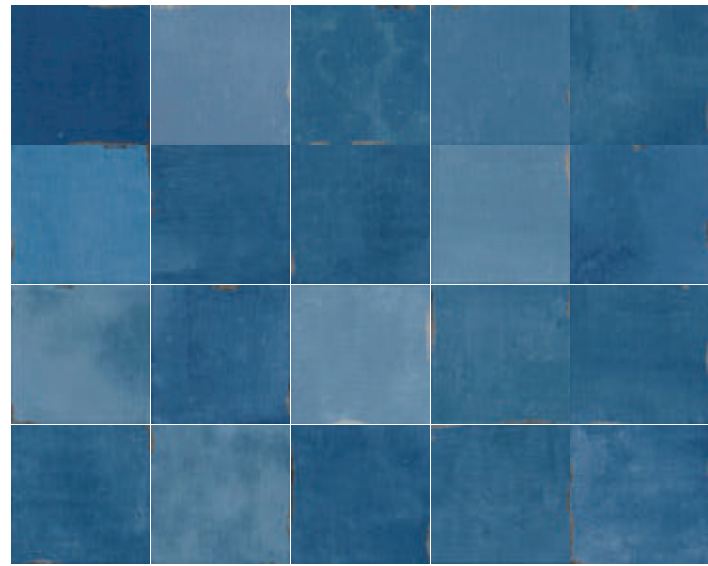

SOUK COLLECTION

PB V4 THICKNESS 0,4" GRAPHIC FACES 48 PIECES

SOUK BLUE 13X13 CM / 5\"X5\" P04/M