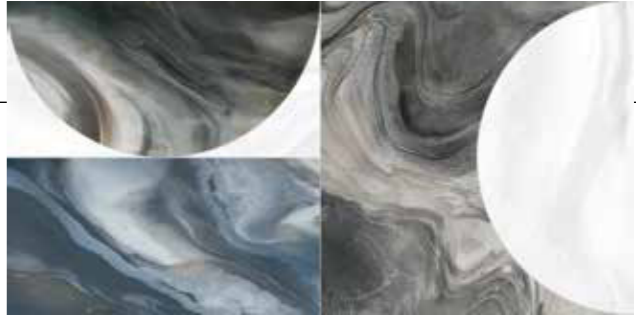

Watercolor Decor 60x120Rcm.