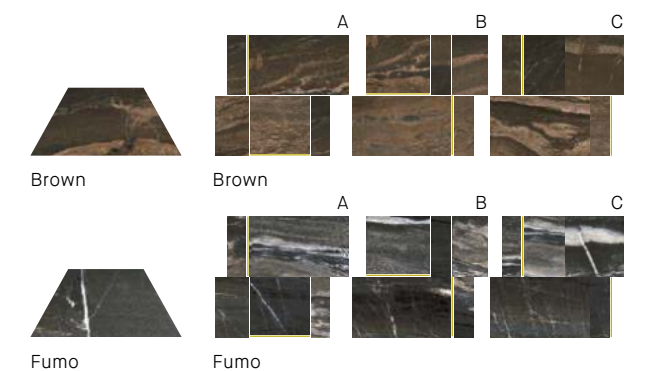

# OPERA

OPERA's exquisite design is inspired by cappuccino coffee, shot with cracked veins, in a choice of two colours. The first, Opera Brown, is a wonderfully warm colour, with veins and dark browns that stand out against a capricious bold background, while the second, Opera Fumo, is dark anthracite in colour with a distinctive warm allure. Opera comes in a unique Polished finish, a mirror-like shine for glazed porcelain tiles, in a choice of two formats: 75.5x151cm and 60x120cm. The collection brings a stylish contemporary appeal to living spaces, drawing all attention to the flooring.

OPERA BROWN/75,5X151/EP

OPERA FUMO/75,5X151/EP

OPERA FUMO/75,5X151/EP

OPERA — Brown & Fumo

Colors / Colores

Brown Fumo

Finishes / Acabados

Polished (EP)

Decors / Decorados

Dimensions / Dimensiones

12 patterns  
Shade variation: V2  
Thickness: 12mm

20 patterns  
Shade variation: V2  
Thickness: 11,5mm

TRAP./34,5x15

34,5 x 15 cm  
13,6 x 5,9"

\*D. MOSAIC/37x37