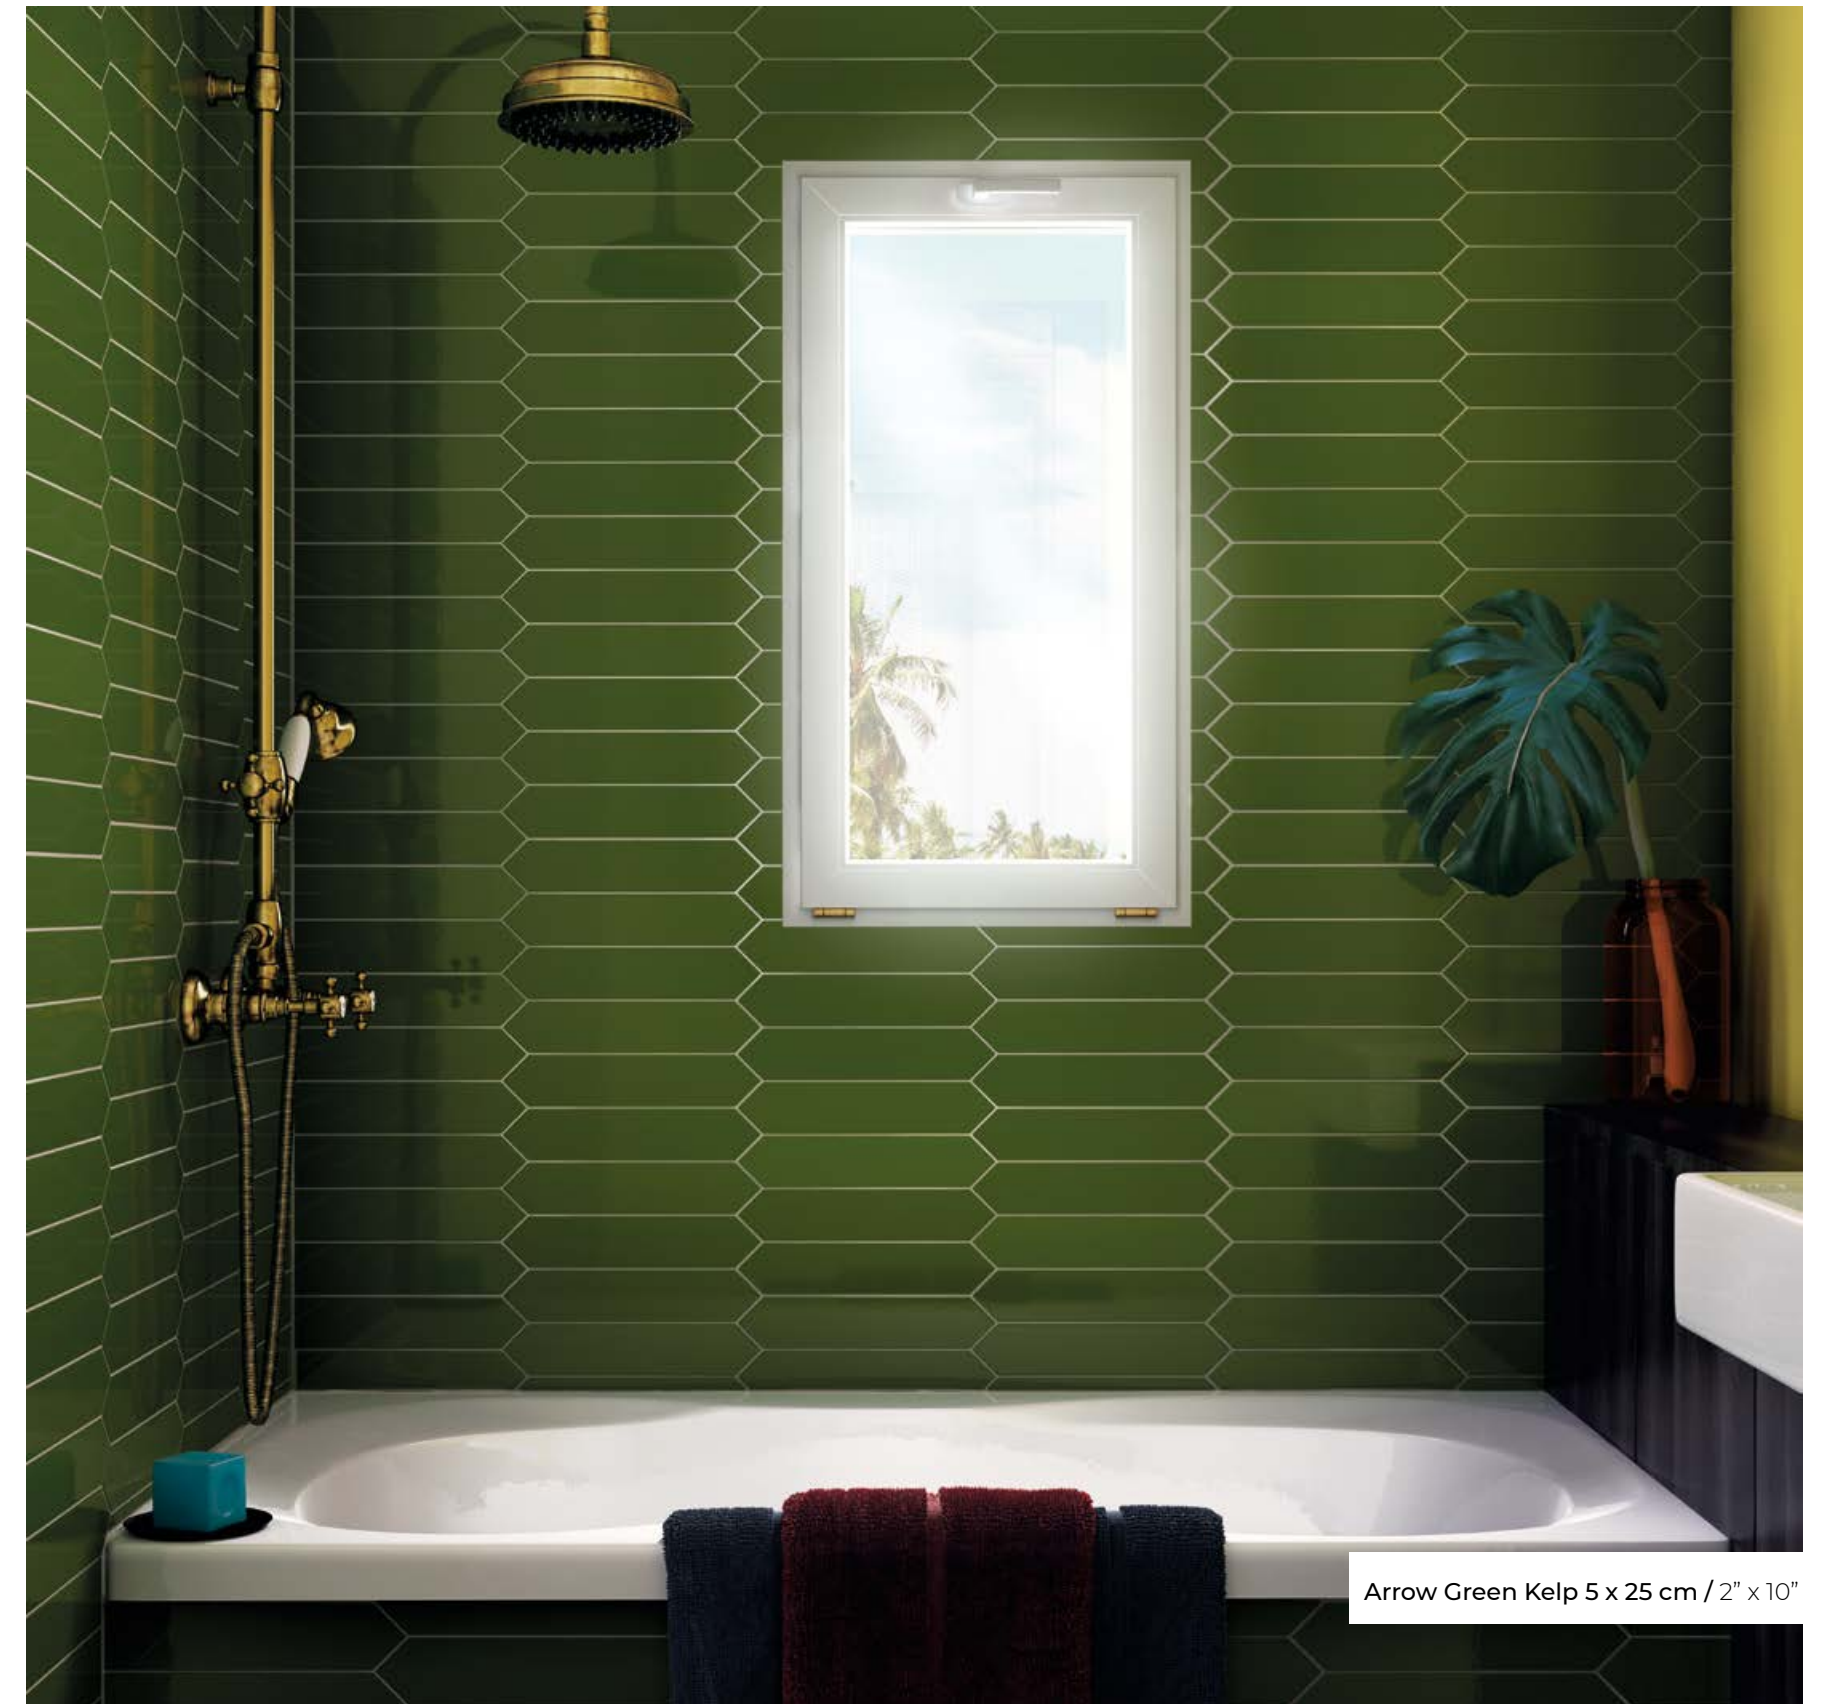

inspiration
gallery

Arrow Blue Canard 5 x 25 cm / 2" x 10"

Arrow Adriatic Blue 5 x 25 cm / 2" x 10" Stromboli White 9,2 x 36,8 cm / 3 1/2" x 14 1/2"

Arrow Blush Pink 5 x 25 cm / 2" x 10" Stromboli Rose Freeze 9,2 x 36,8 cm / 3½" x 14½"

Arrow Quicksilver 5 x 25 cm / 2" x 10"

Arrow Green Halite 5 x 25 cm / 2" x 10"

Arrow Gardenian Cream 5 x 25 cm / 2" x 10"

EQUIPE

NEW

Arrow Coffee 5 x 25 cm / 2" x 10"

Arrow Green Kelp 5 x 25 cm / 2" x 10"

EQUIPE