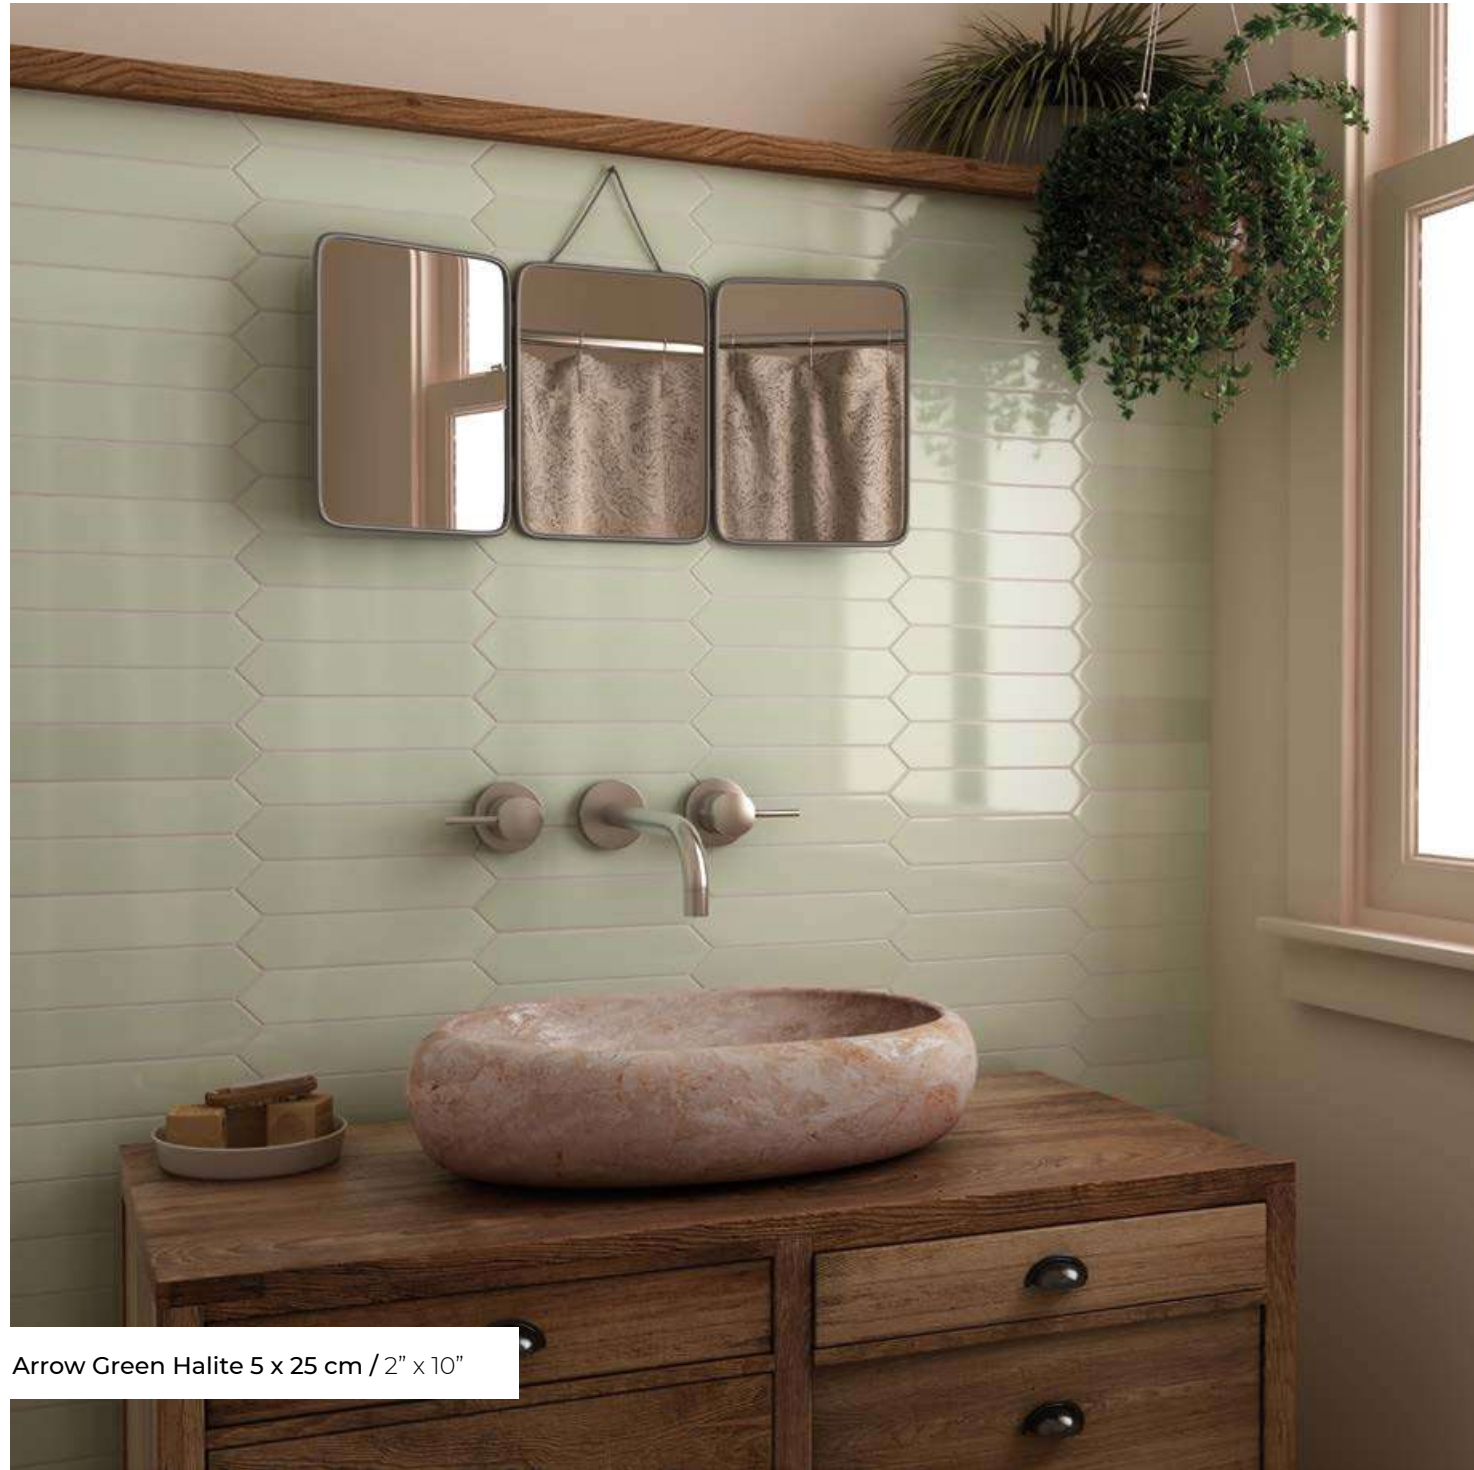

Arrow Green Halite 5 x 25 cm / 2" x 10"