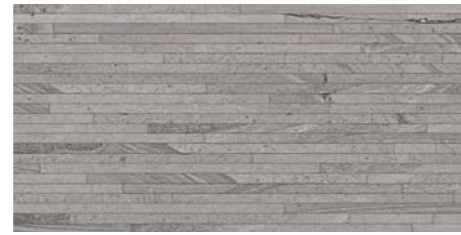

MULTI FOG BRICK
30x60
RENO3400 | naturale 📦 6