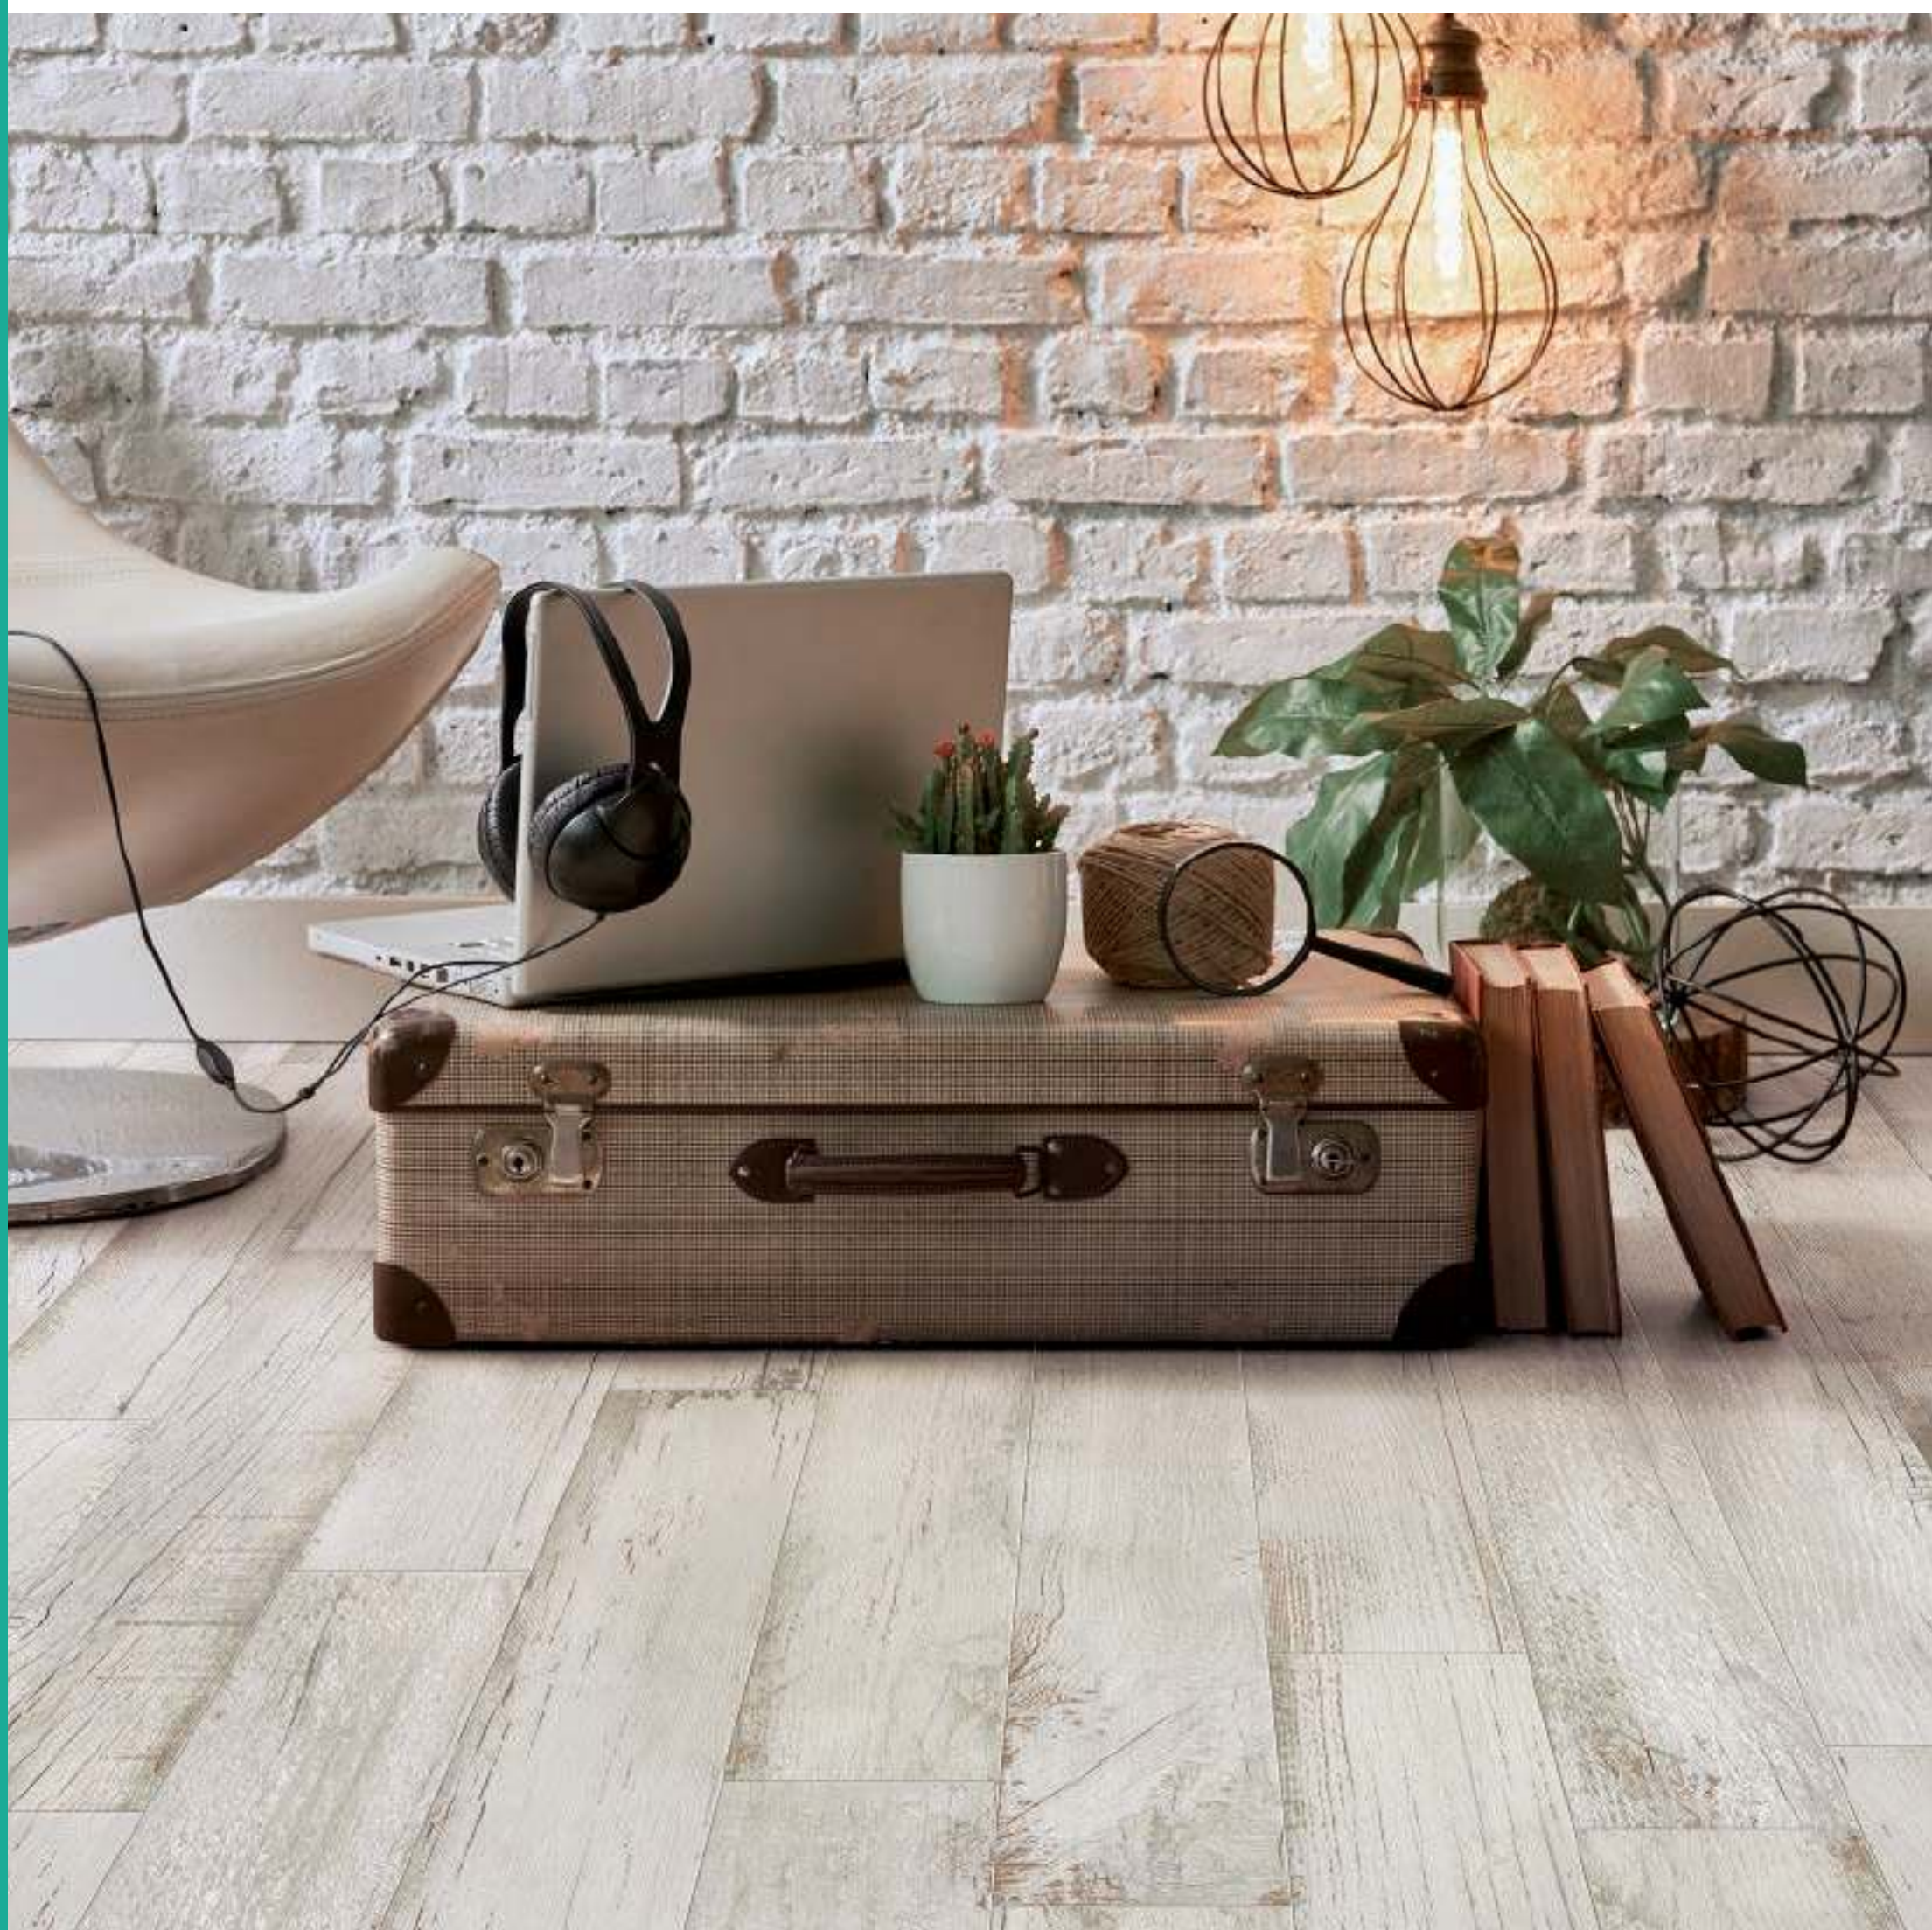

MARAZZI

Treverkpaint

Gres Effetto Legno • Wood Look Stoneware • Grès Effet Bois • Holzoptik
Feinsteinzeug • Gres de Efecto Madera • Керамогранит
С Эффектом Дерева