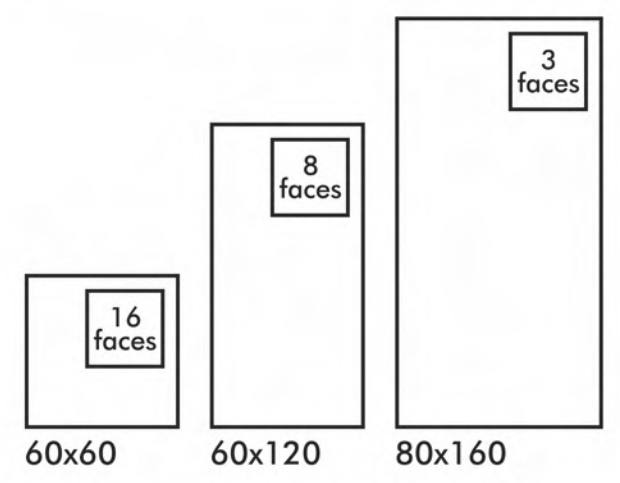

ONYX SKY

full lappato / sugar effect

60x120

Onyx Sky Blue Full Lappato
60x120
Onyx Sky Blue Sugar Effect
60x120

sizes

60x120

ONYX LEAF

full lappato

60x60 / 60x120 / 80x160

- Onyx Leaf Full Lappato
60x120
- Onyx Leaf Full Lappato
60x60
- Onyx Leaf Full Lappato
80x160

sizes

FUMA

60x60 / 60x120

full lappato

Fuma Red Full Lappato
60x120
Fuma Red Full Lappato
60x60