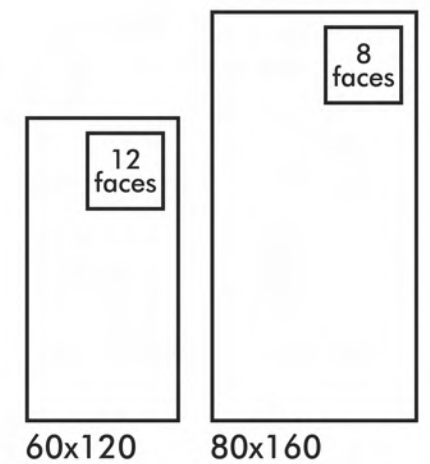

60x120

MARBLE ROYAL

full lappato

60x120 / 80x160

Marble Royal Full Lappato
60x120
Marble Royal Full Lappato
80x160

sizes

CALACATTA

60x60 / 80x160