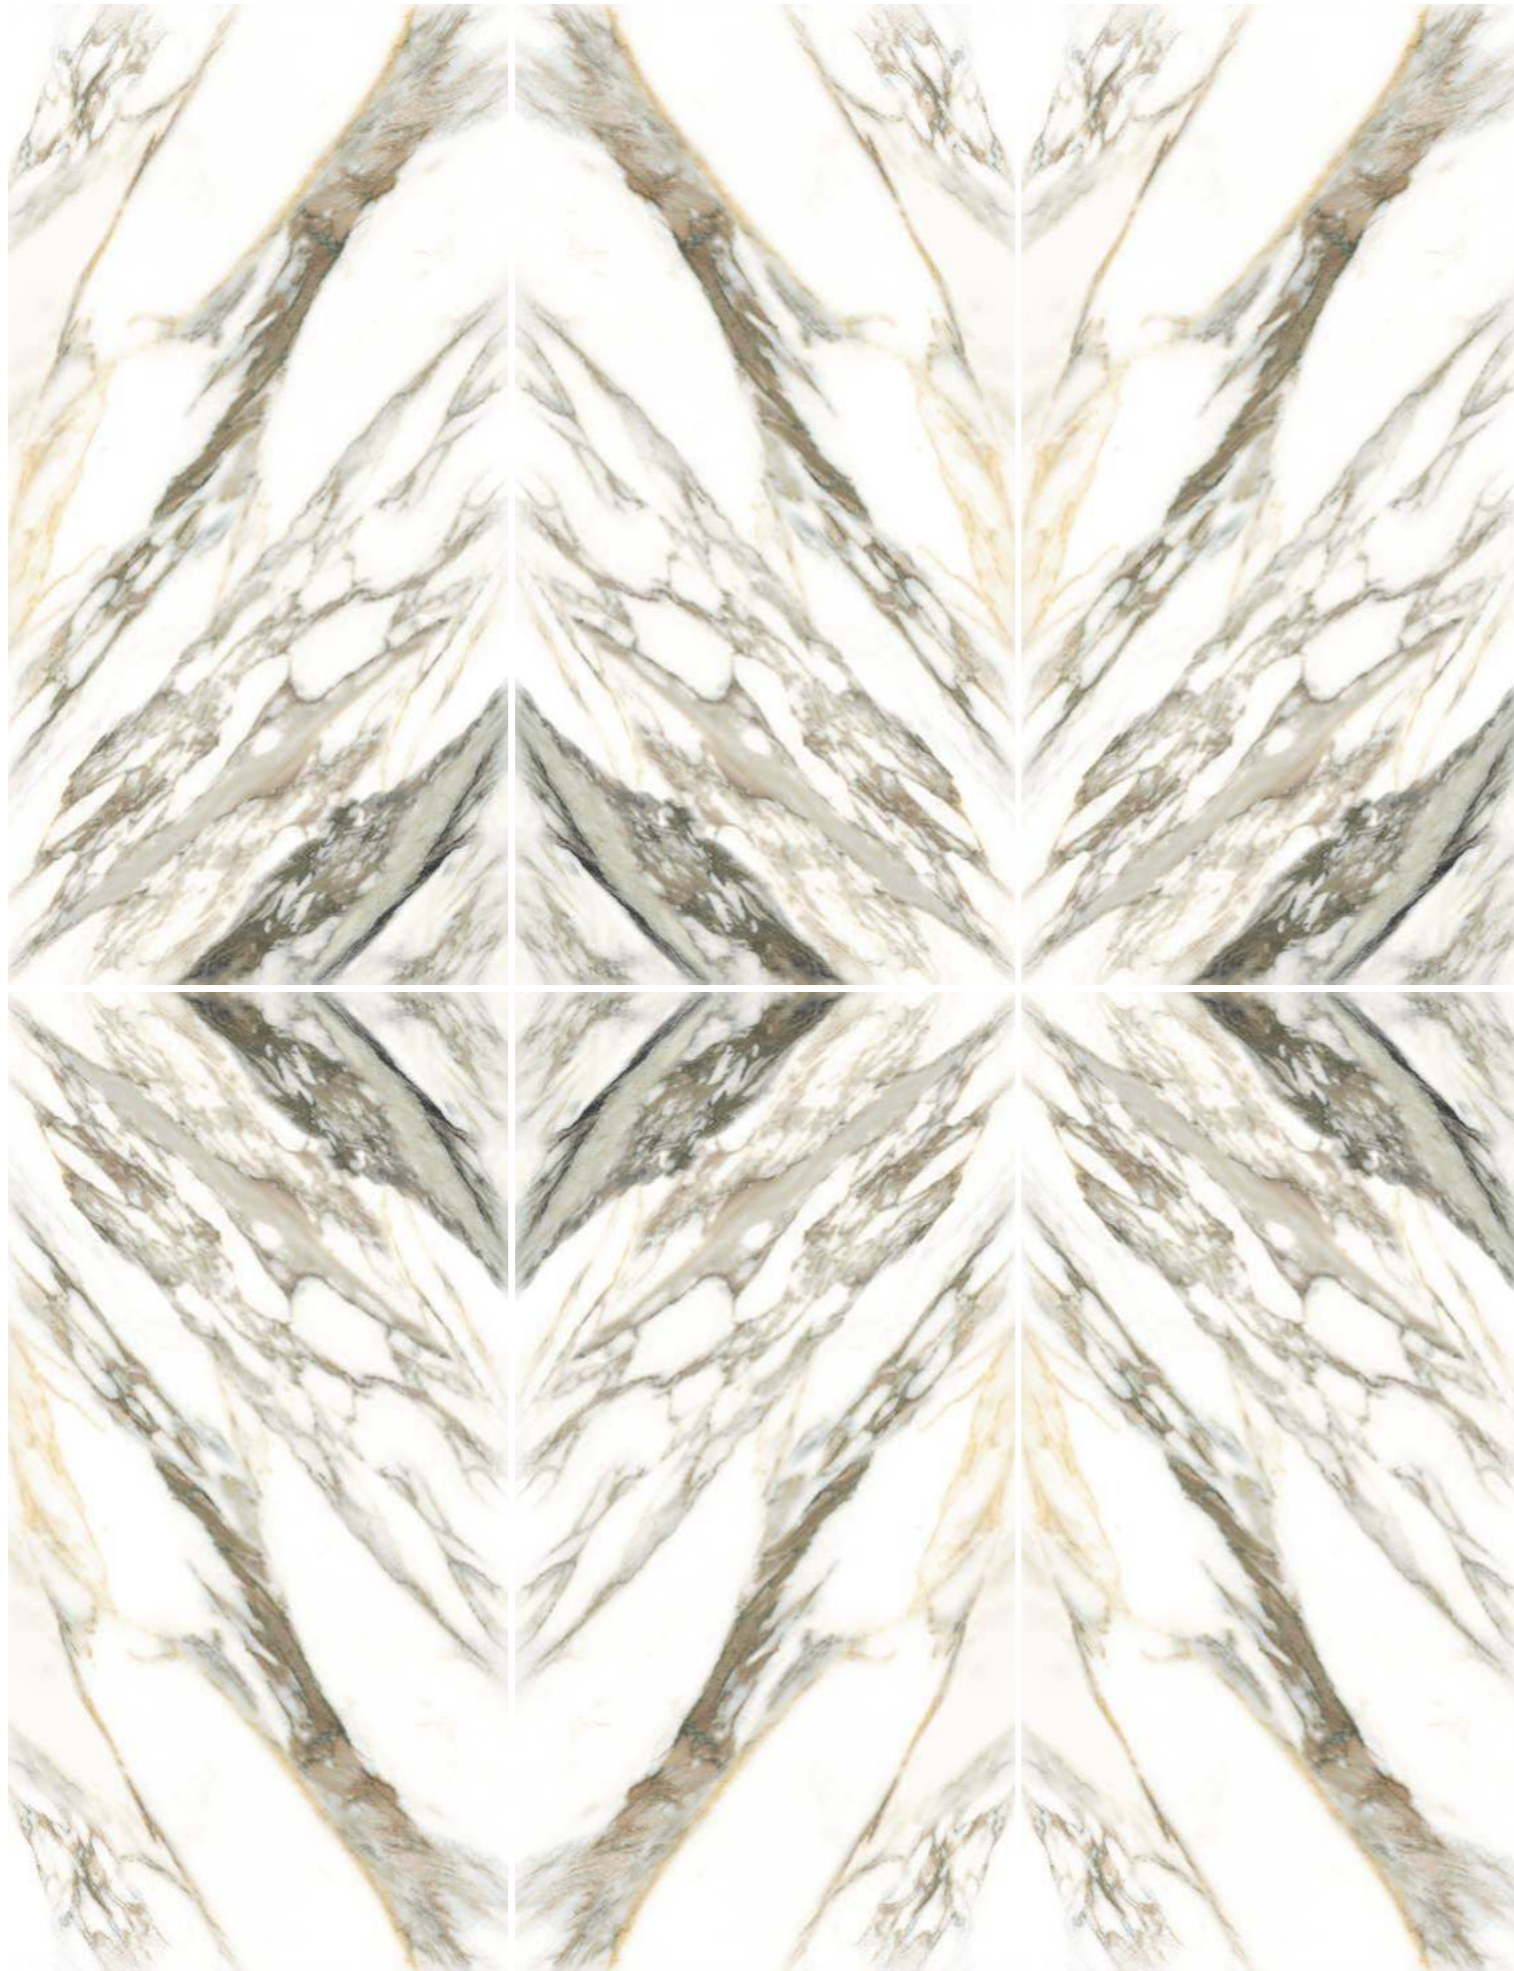

BOOK MATCH MACCHIA VECCHIA — Gold

Colors / Colores

Finishes / Acabados

Dimensions / Dimensiones

75,5 x 151 cm
29.7 x 59.4"

1 patterns
Shade variation: V2
Thickness: 12mm

References / Referencias

26596 BM MACCHIA VECCHIA A/75,5X151/EP M35
26597 BM MACCHIA VECCHIA B/75,5X151/EP M35

Book Match