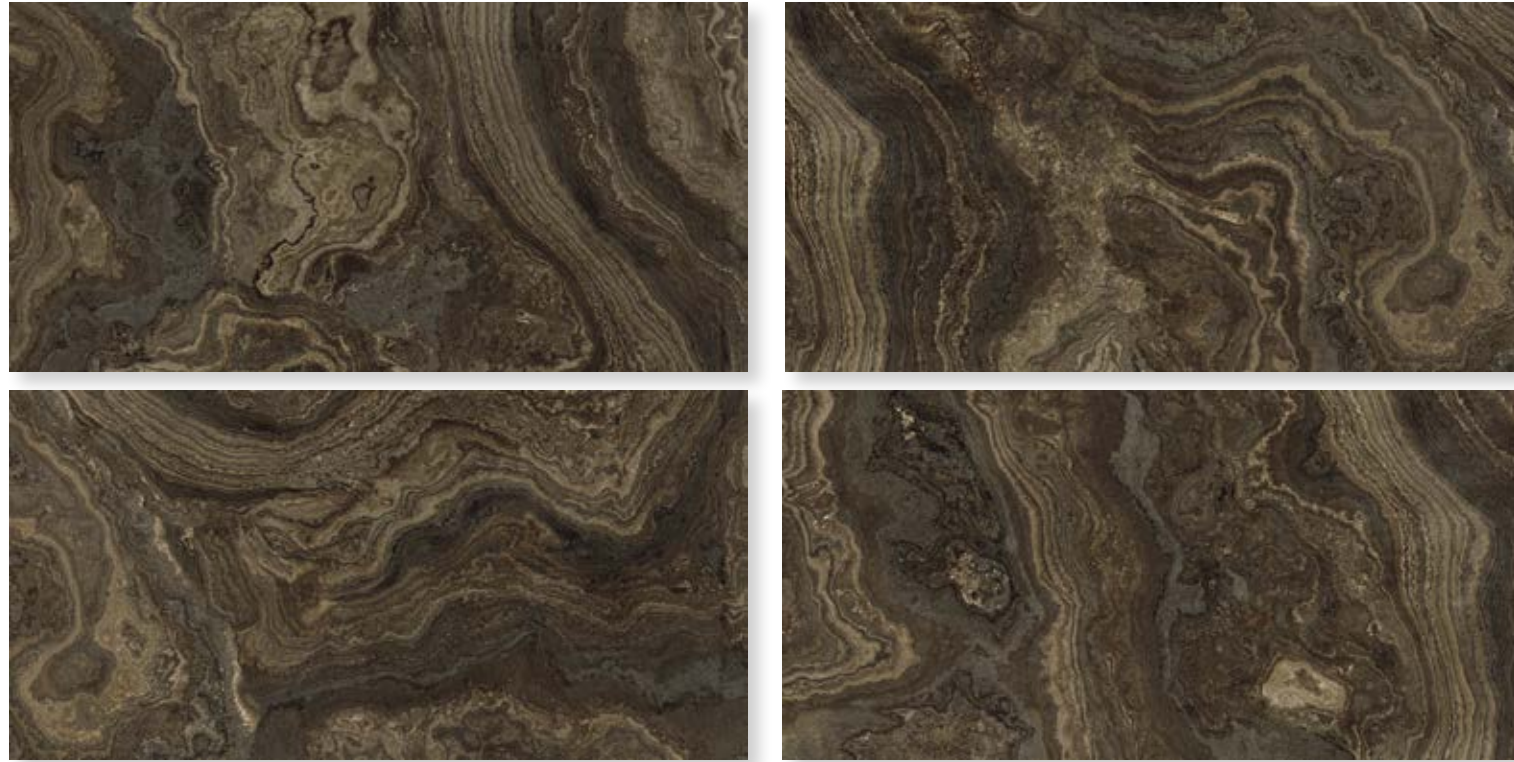

BROWN WAVE

C4 **V2**