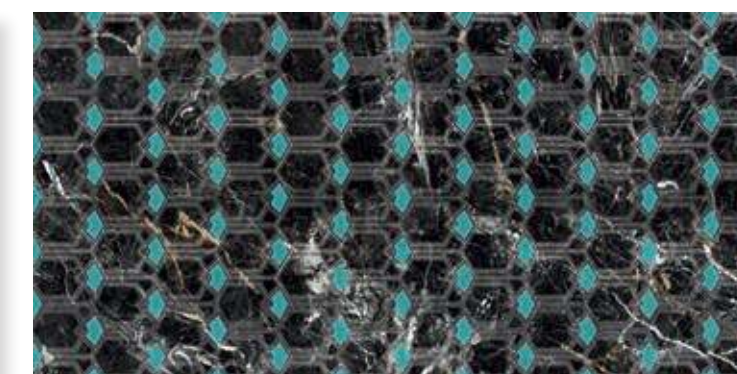

**118715 | OUTLINE COLD polished**  
60x120 cm - 24"x47"  
■ 179

**118714 | OUTLINE DARK polished**  
60x120 cm - 24"x47"  
■ 179

**118713 | OUTLINE WHITE polished**  
60x120 cm - 24"x47"  
■ 179

**118721 | FASCIA FLOREAL BROWN WAVE polished**  
60x120 cm - 24"x47"  
● 203