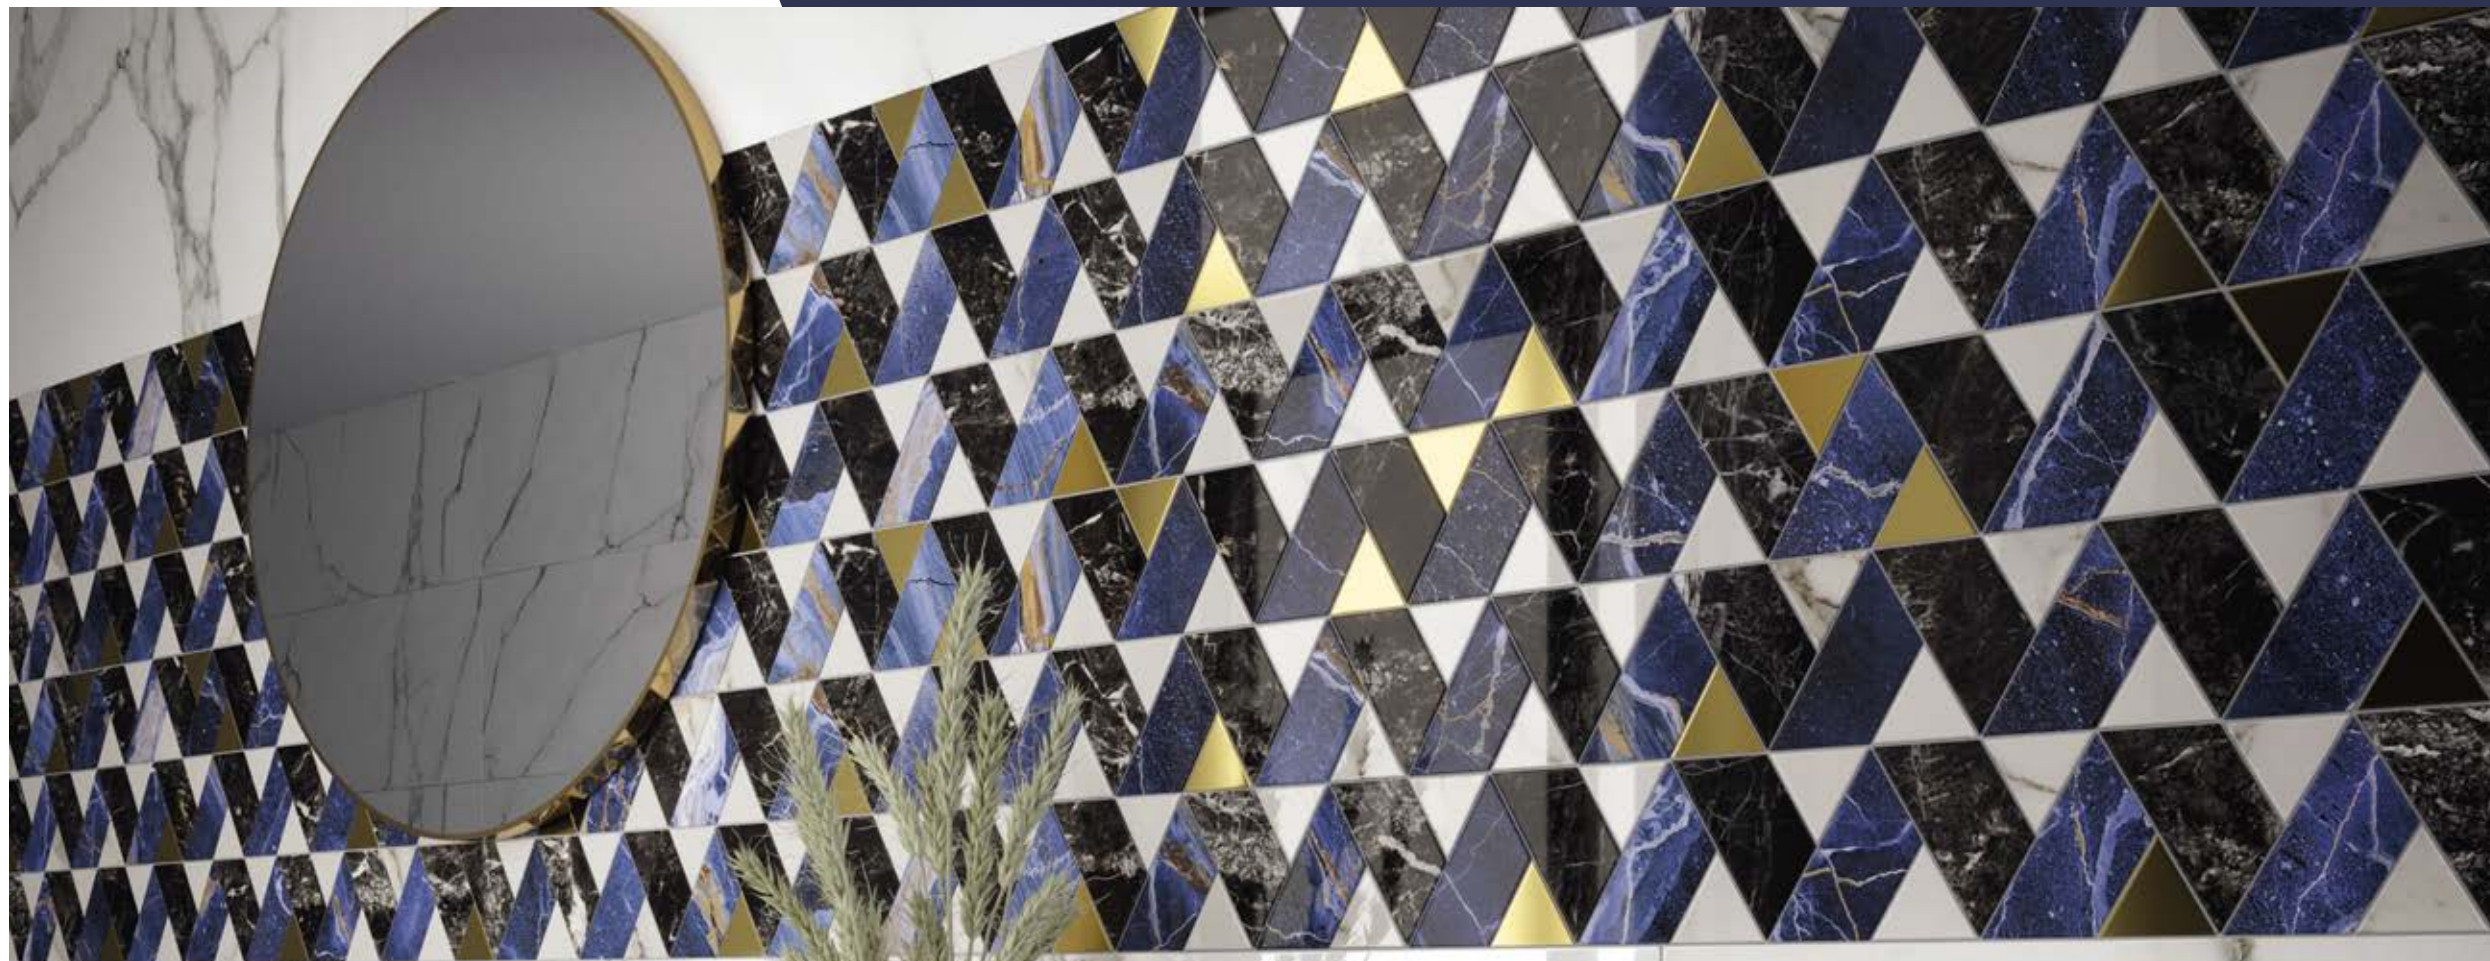

**7mm**  
Porcelain stoneware

**RHAPSODY**  
LUXURY **MARBLE** LOOK

WHITE  
BEAUTY

UNIVERSE

**SETTING REALIZED WITH - AMBIENTE REALIZZATO CON:**  
UNIVERSE 60x120 cm polished - 24"x47" | 60x60 cm polished - 24"x24"  
WHITE BEAUTY 60x120 cm polished - 24"x47"  
MOSAICO MOOD BLUE 30x34 cm polished - 12"x13,5"