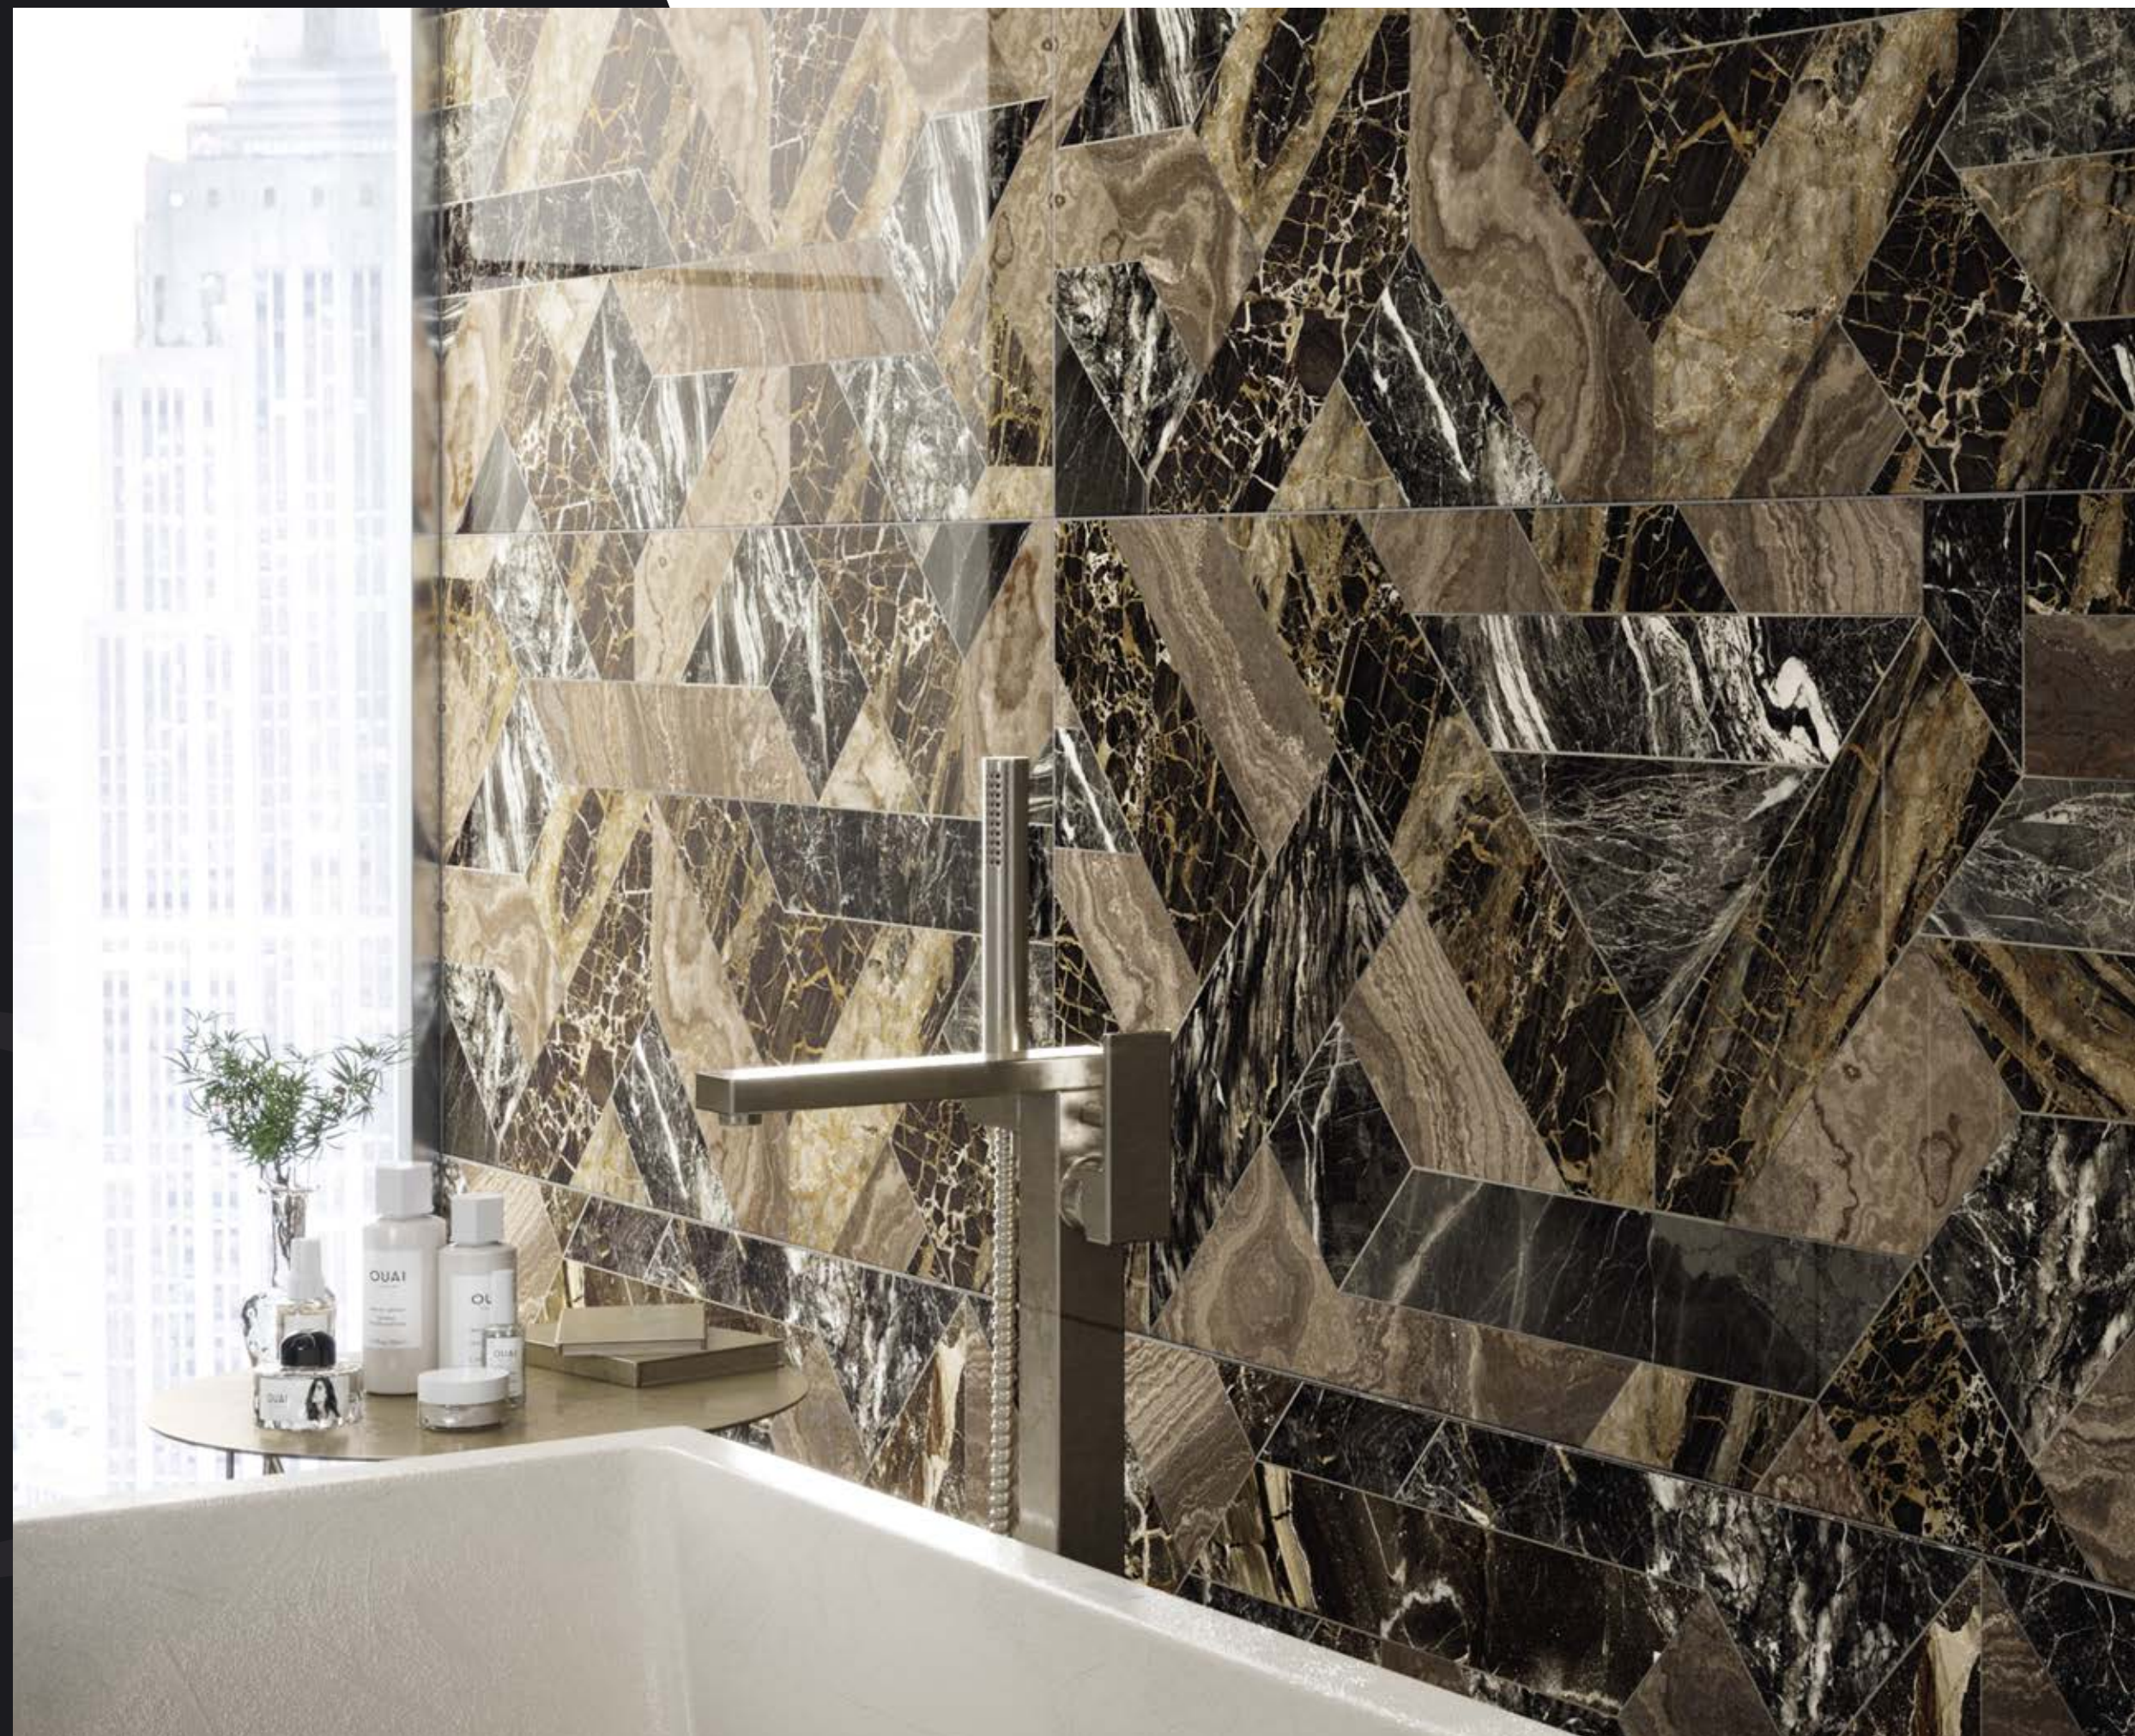

**RHAPSODY,
THE POWER OF
CONTRASTS**

RHAPSODY, LA FORZA
DEI CONTRASTI