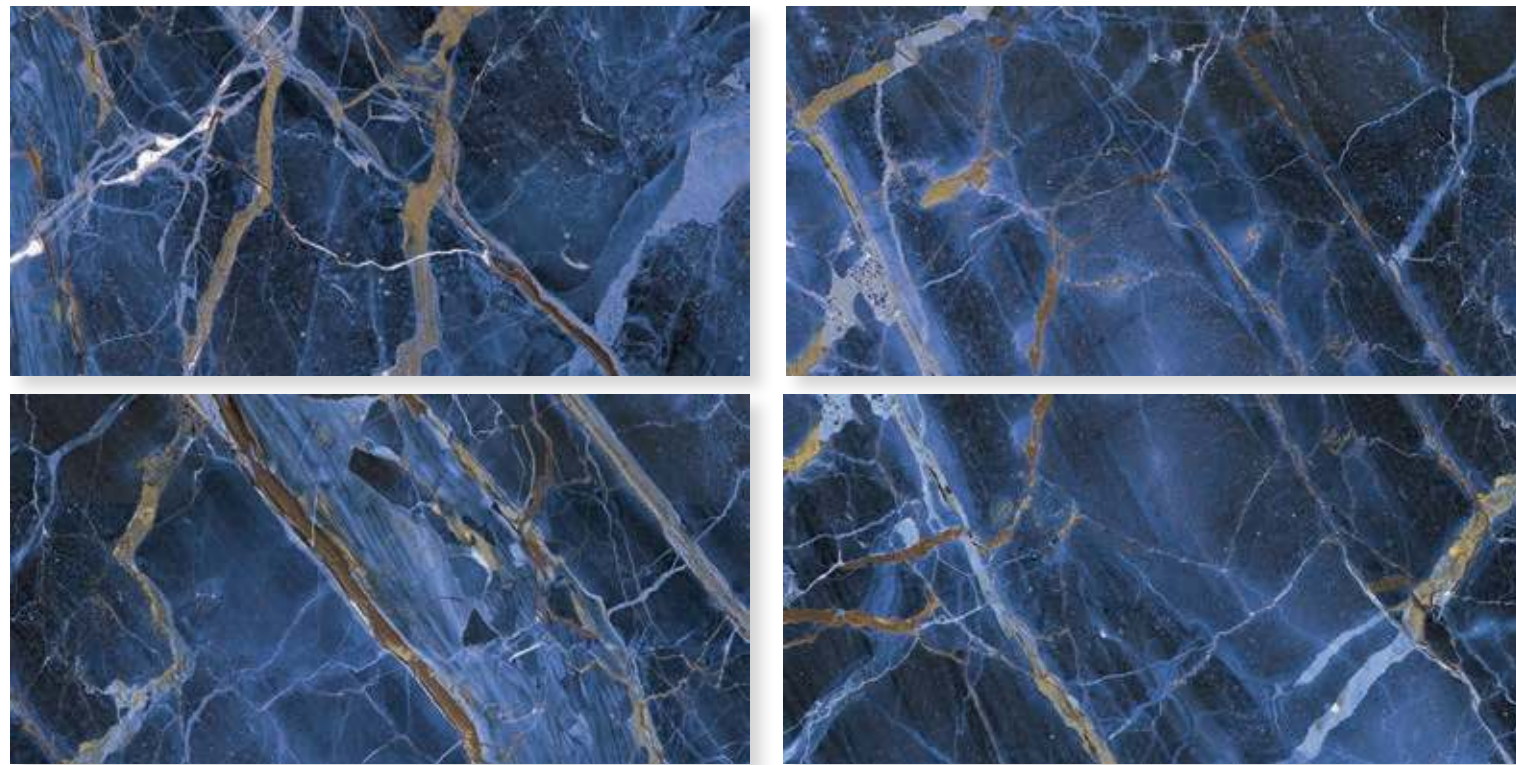

UNIVERSE

C4