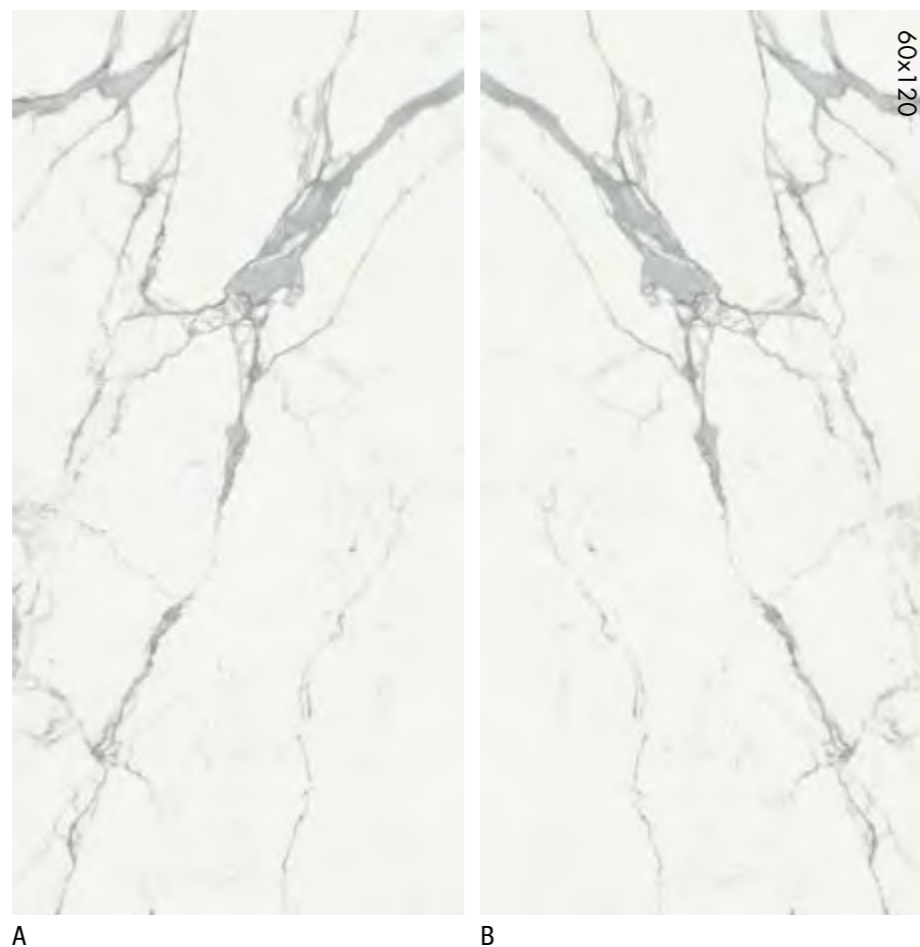

Index

Projects

Stone

POETRY STONE
ATLANTIS
NATIVE
ALPES
ALPES RAW
MONOLITH

Marble

SENSI ROMA
SENSI 900
SENSI SIGNORIA
SENSI GEMS
SENSI UP

Concrete

BLEND
GHOST
LAB325
CROSSROAD CHALK

Metal

INTERNO 9 WIDE
INTERNO 9

Wood

POETRY WOOD
ECO CHIC
NEST
CROSSROAD WOOD
DOLPHIN
SOLERAS

Traditional

UNIKA
RE-WORK
FOSSIL
SENSI CLASSIC
DOWNTOWN
DOCKS
PETRAIA

Decor & Wall

POETRY COLORS
POETRY DECOR
WIDE&STYLE MINI
WIDE&STYLE MINI VOL.2
PLAY
CROSSROAD BRICK
DO UP
CHROME

Out.20 20 mm

POETRY STONE - SENSI ROMA - NATIVE
ATLANTIS - BLEND - GHOST - LAB325
POETRY WOOD - ECO CHIC - DOLPHIN
SOLERAS

Out.30 30 mm

LAB325
TRENTO

Hardkoll

COLLANTI E SIGILLANTI
ADHESIVES AND SEALANTS

Technical info

INFORMAZIONI TECNICHE