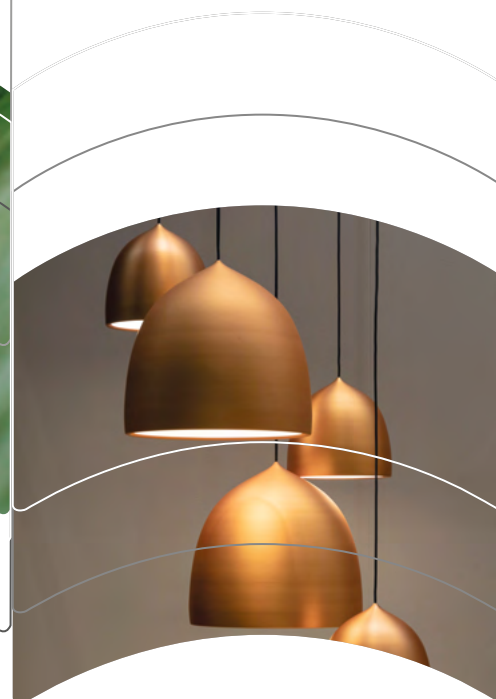

esp

La vuelta a las curvas está entre las tendencias más actuales en la arquitectura. Las líneas rectas dejarán de tener interés y aparecerán arcos y bóvedas en todas las estancias, en muebles y en objetos de decoración.

*La silueta curva y modular de **Wave** recuerda a elementos orgánicos y de la naturaleza, un estilo que aporta el equilibrio y la elegancia de lo natural.*

***Wave** personifica esta nueva tendencia, generando espacios más armoniosos y confortables, entornos acogedores que invitan al descanso y a la tranquilidad.*