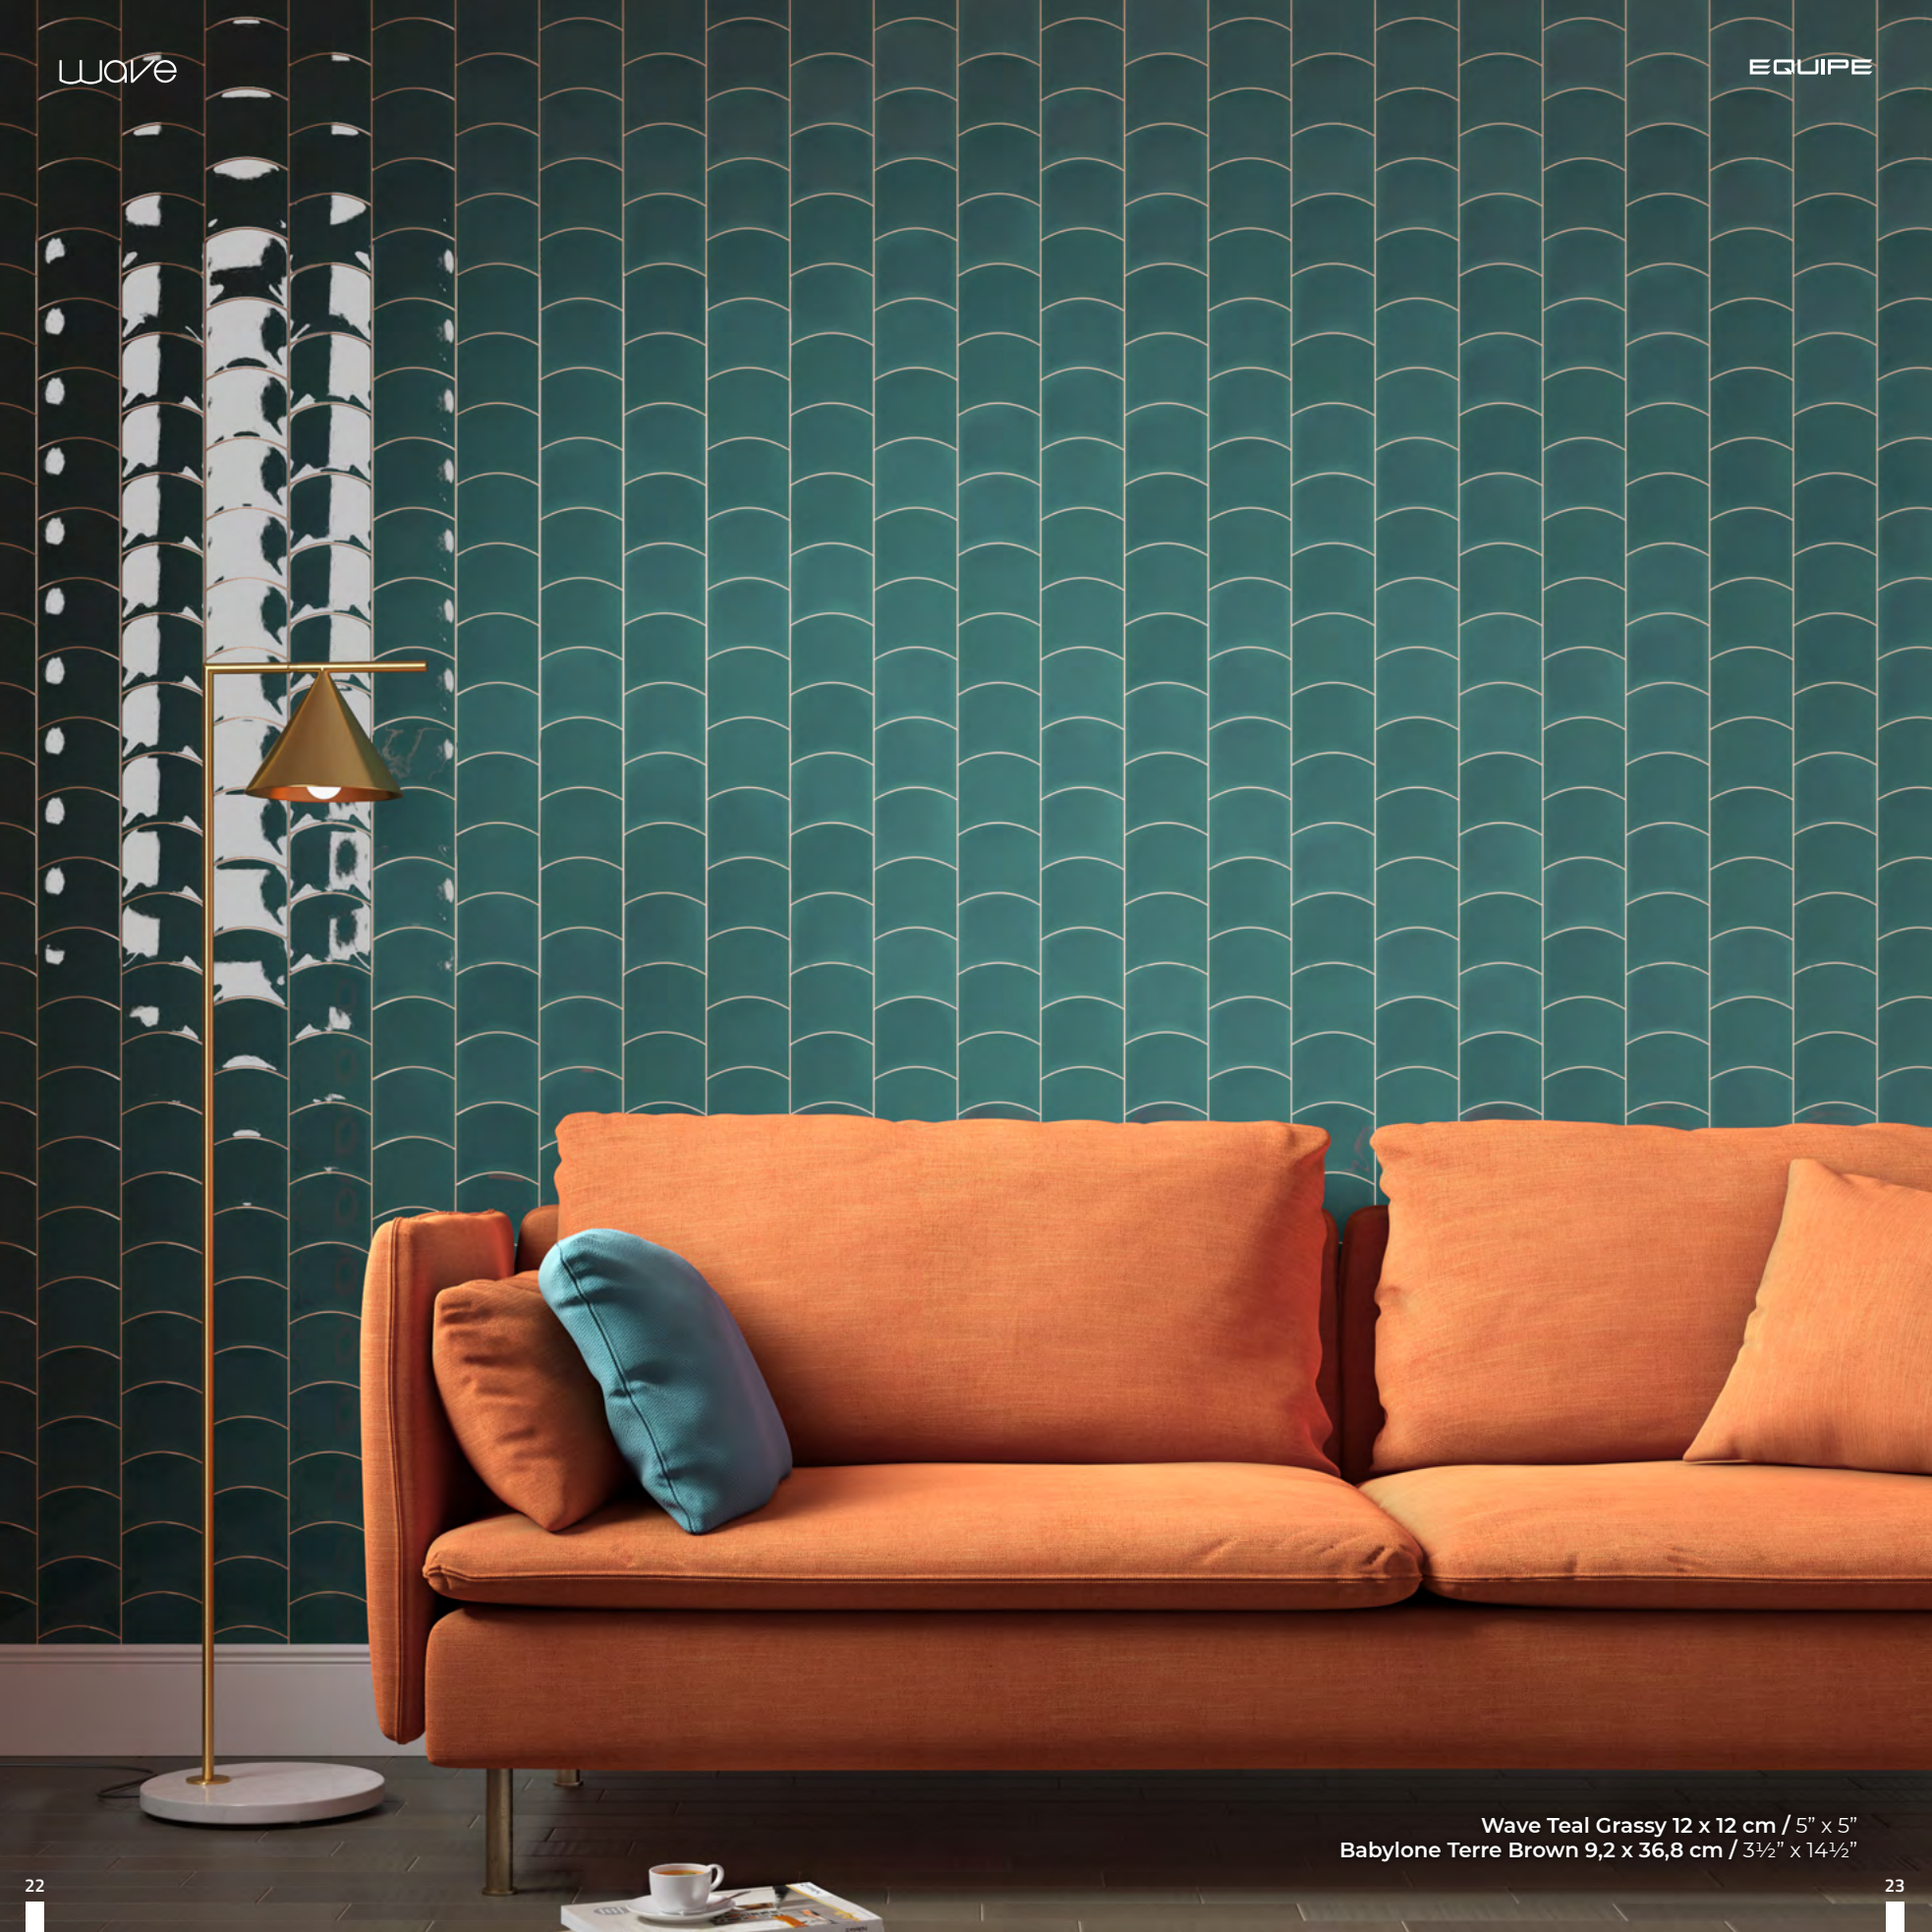

A stack of five white, glossy bowls is shown from a low angle, creating a sense of depth. The word "wave" is printed on the side of the second bowl from the top. The letter "w" is in a vibrant orange color, while the letters "a", "v", "e", and the "v" in "ave" are in a dark grey. The bowls are slightly offset, showing the interior of each one.

Wave Grey 12 x 12 cm / 5" x 5"

Wave Blue Reef, White 12 x 12 cm / 5" x 5"

Wave Old Cream 12 x 12 cm / 5" x 5"

Wave Old Cream 12 x 12 cm / 5" x 5"
Stromboli Black City 9,2 x 36,8 cm / 3½" x 14½"

Wave

EQUIPE

Wave Moody Blue 12 x 12 cm / 5" x 5"

Wave Primrose Pink 12 x 12 cm / 5" x 5"

Wave Teal Grassy 12 x 12 cm / 5" x 5"
Babylone Terre Brown 9,2 x 36,8 cm / 3½" x 14½"

Wave Teal Grassy, White 12 x 12 cm / 5" x 5"