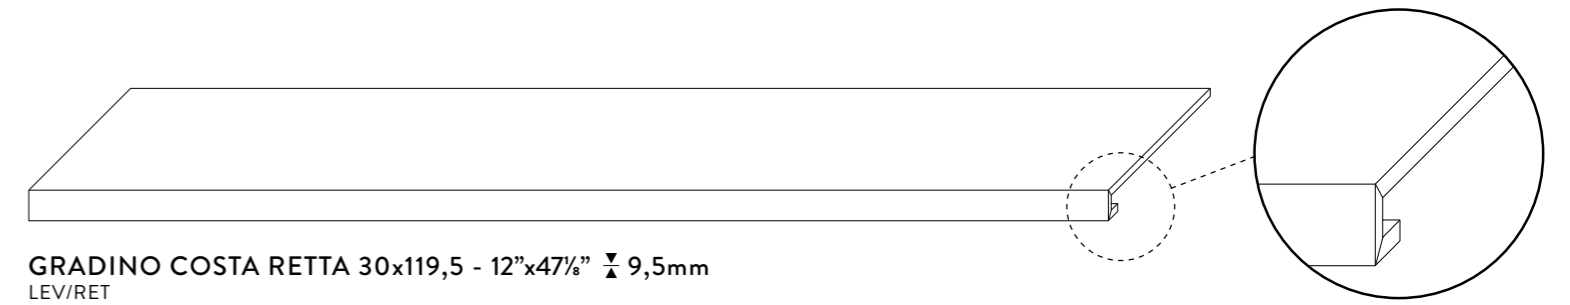

GRADINO COSTA RETTA 30x119,5 - 12"x47 5/8" 9,5mm
LEV/RET