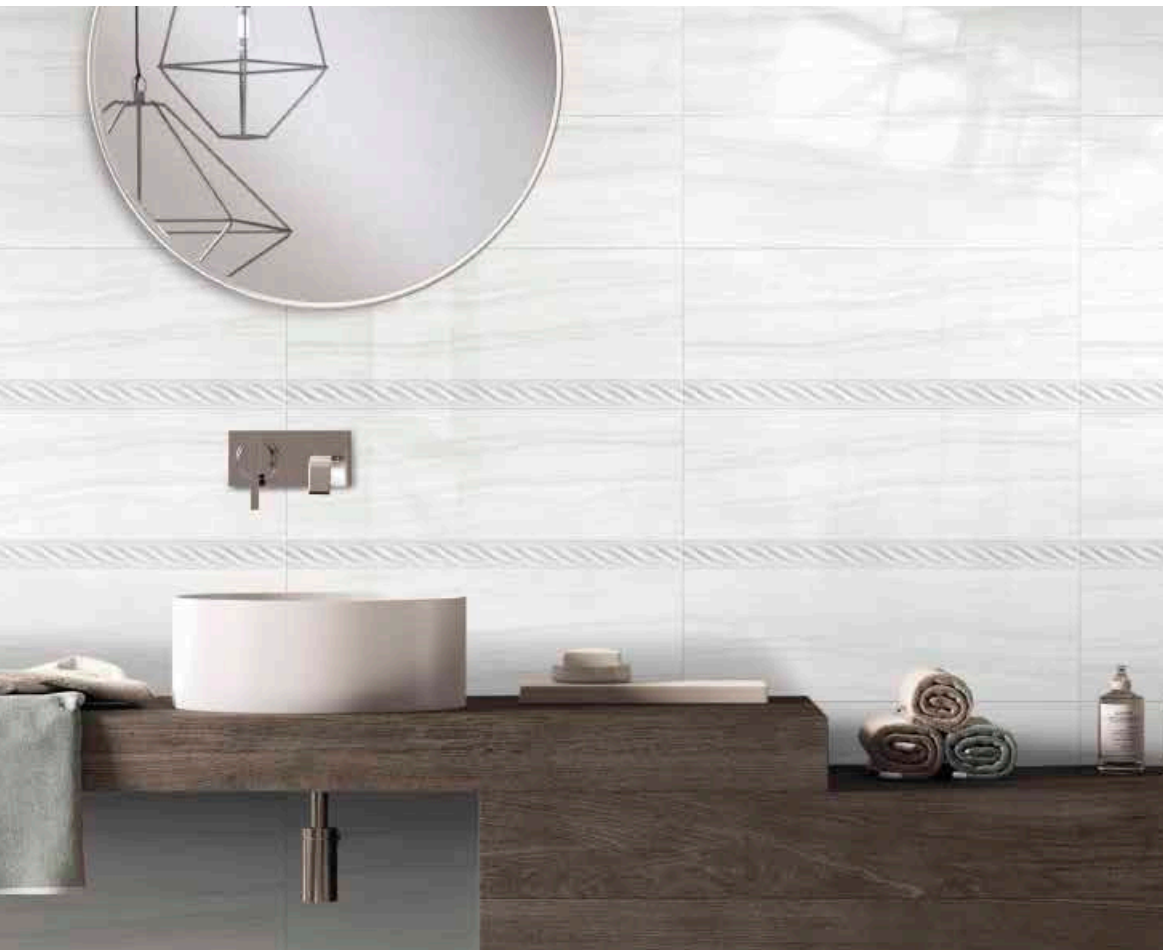

■ 20x60 8"x 24"

● 30x60 12"x 24"

Rivestimento in pasta bianca rettificata
White body wall tiles

■ **Lucido** - shiny

● **Gres porcellanato naturale rettificato**
Porcelain stoneware natural rectified

Sensation