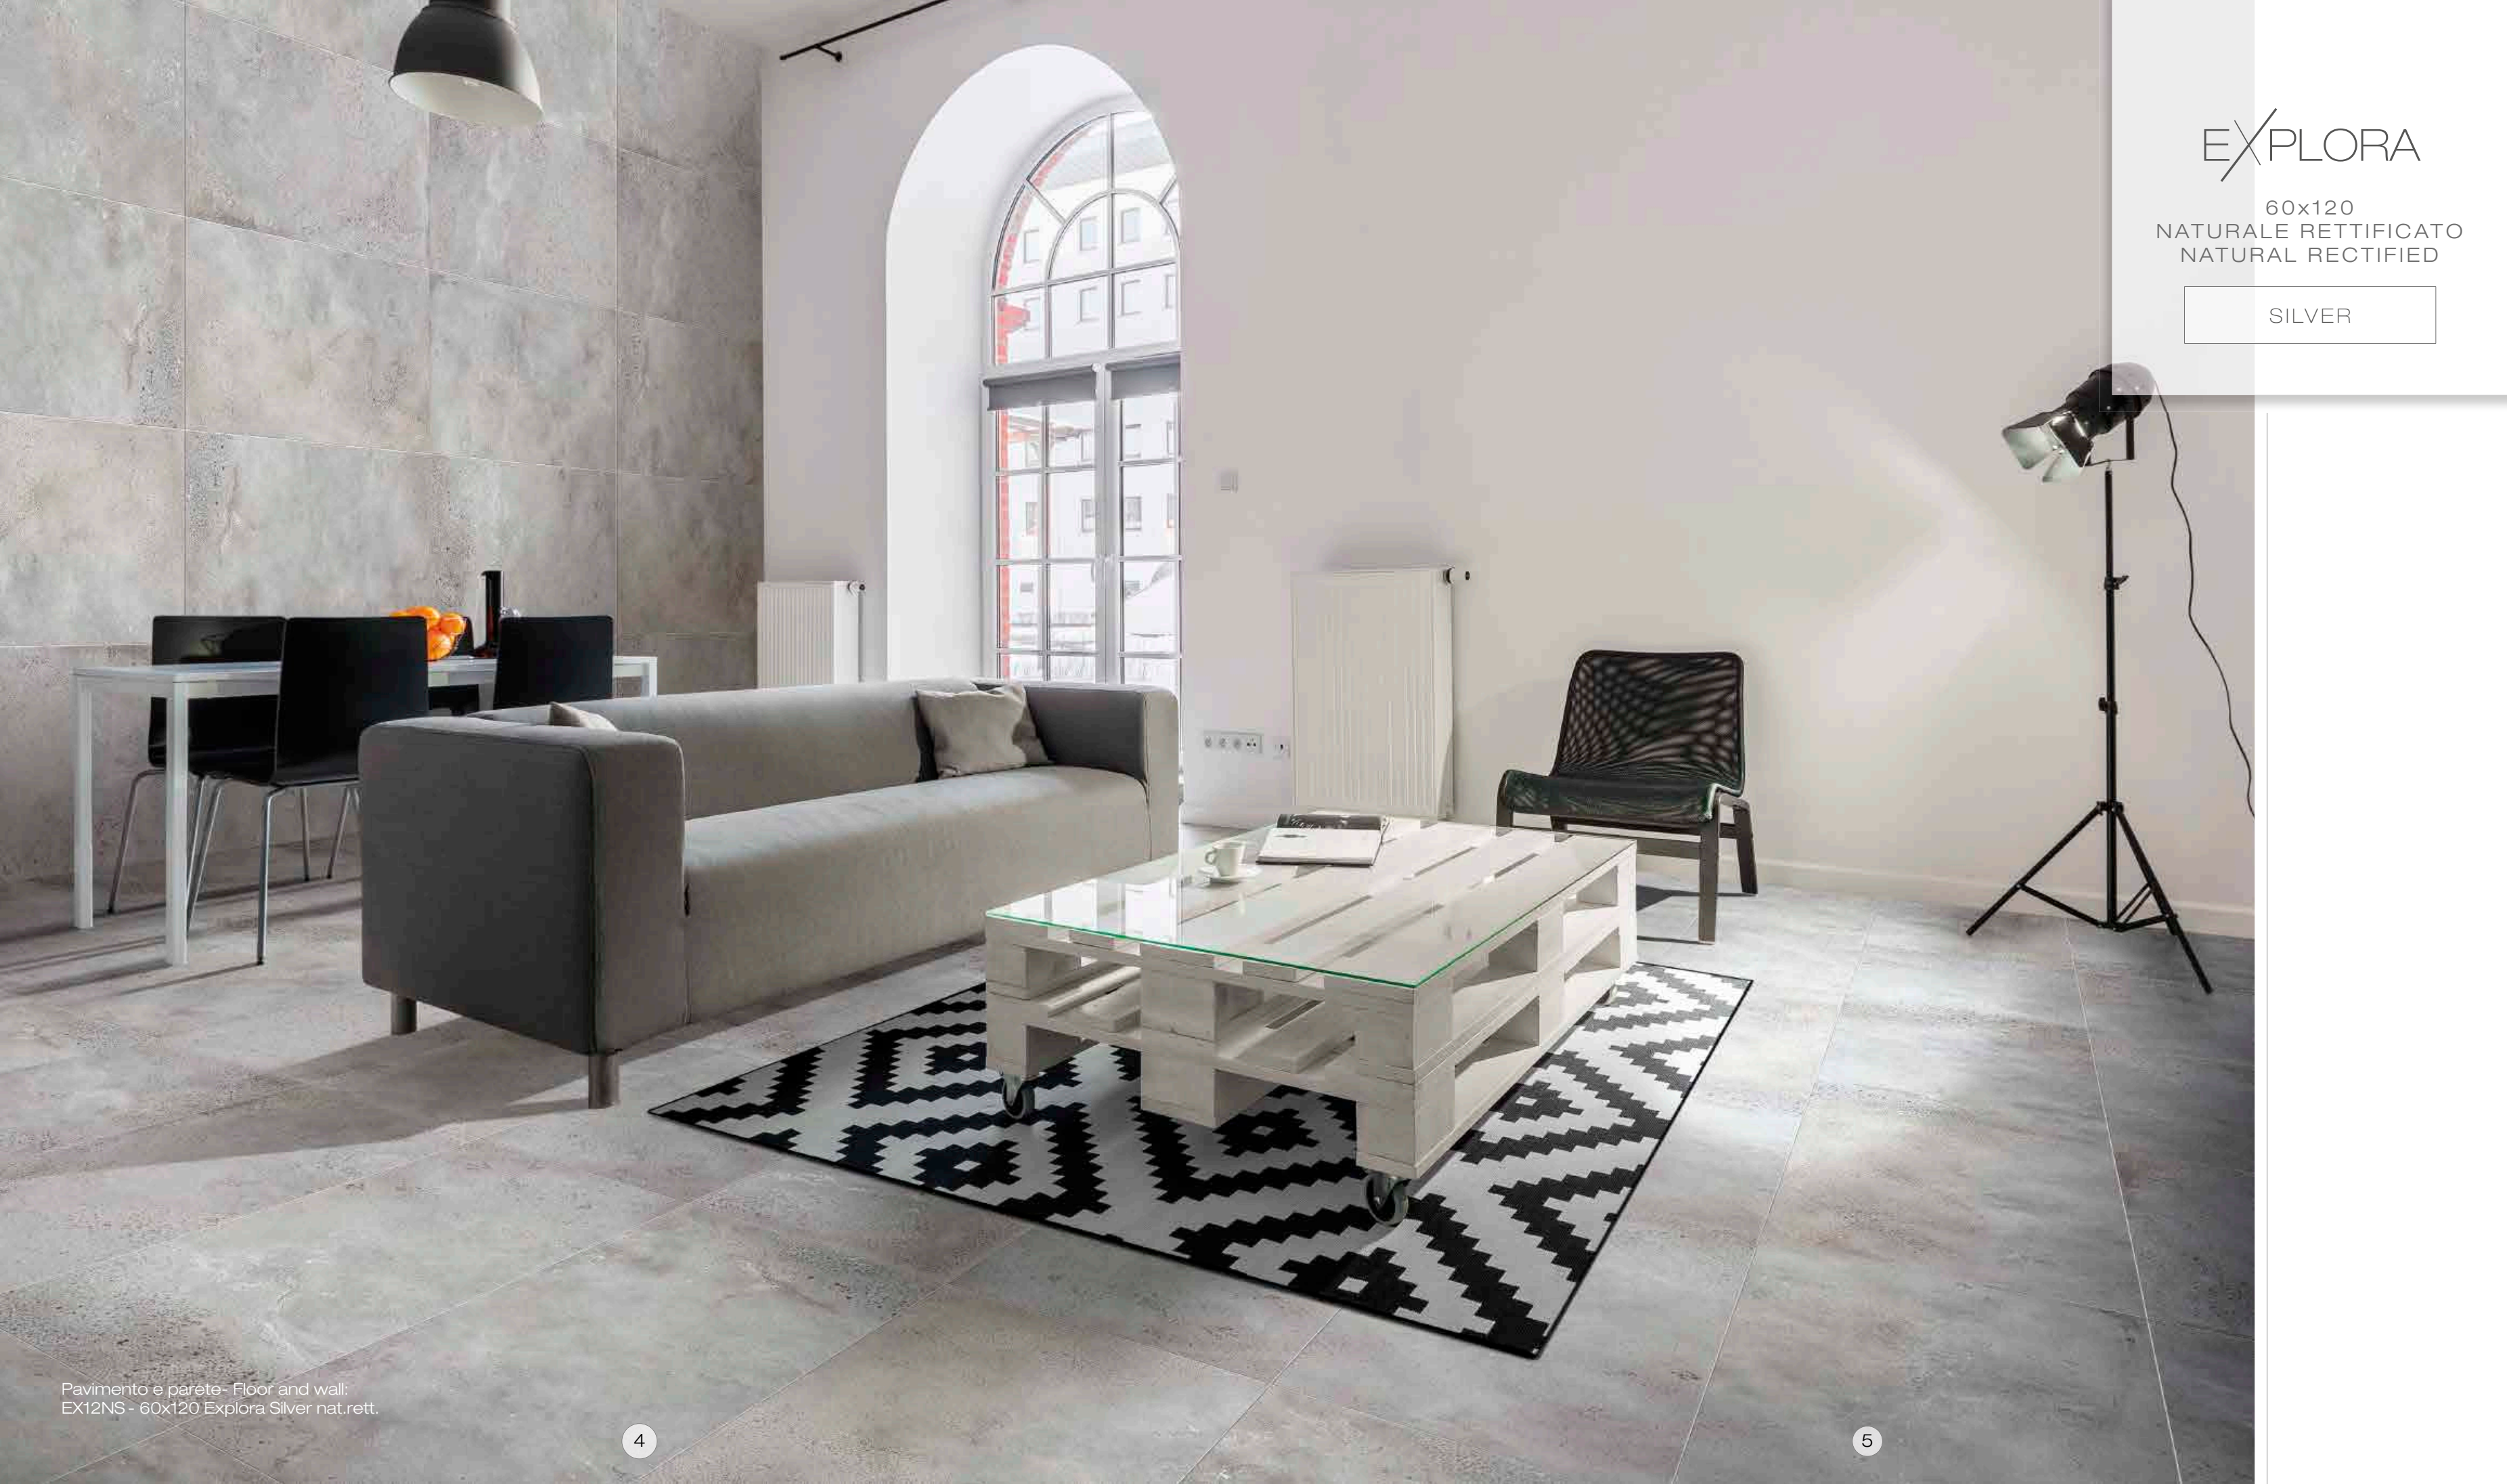

EXPLORA

60x120
NATURALE RETTIFICATO
NATURAL RECTIFIED

SILVER