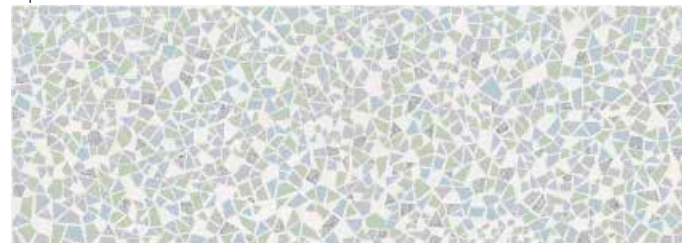

pcs. 10

Bacchetta Green

55 **BAGRE** dec. 1,5x90

pcs. 10

Split

135 **SPLIT** dec. 32x90

pcs. 2

Ray