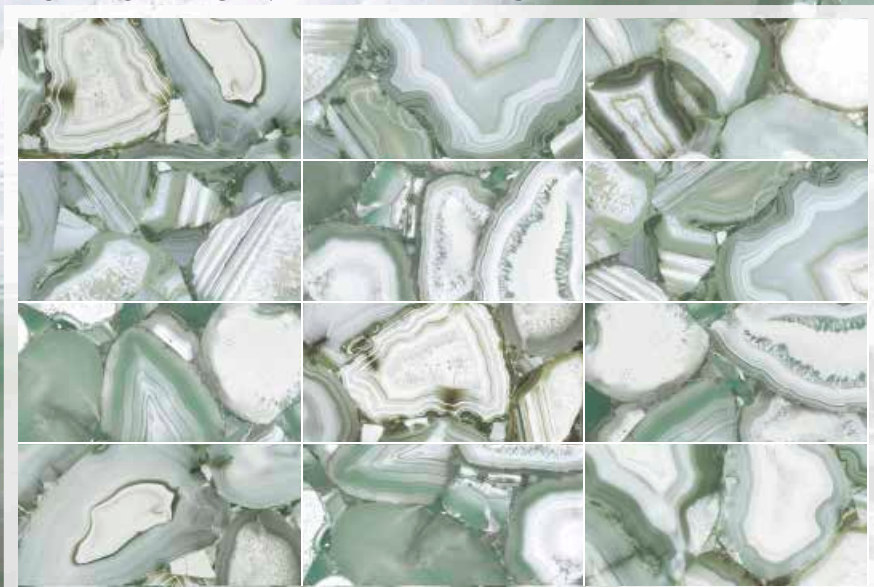

FONDI LAPPATI A CAMPO PIENO
A SPECCHIO RETTIFICATI
FULLY MIRROR LAPPED RECTIFIED SURFACES

GRES PORCELLANATO
PORCELAIN STONEWARE

60x120 24"x47"

12 GRAFICHE MISTE / 12 MIXED PATTERNS