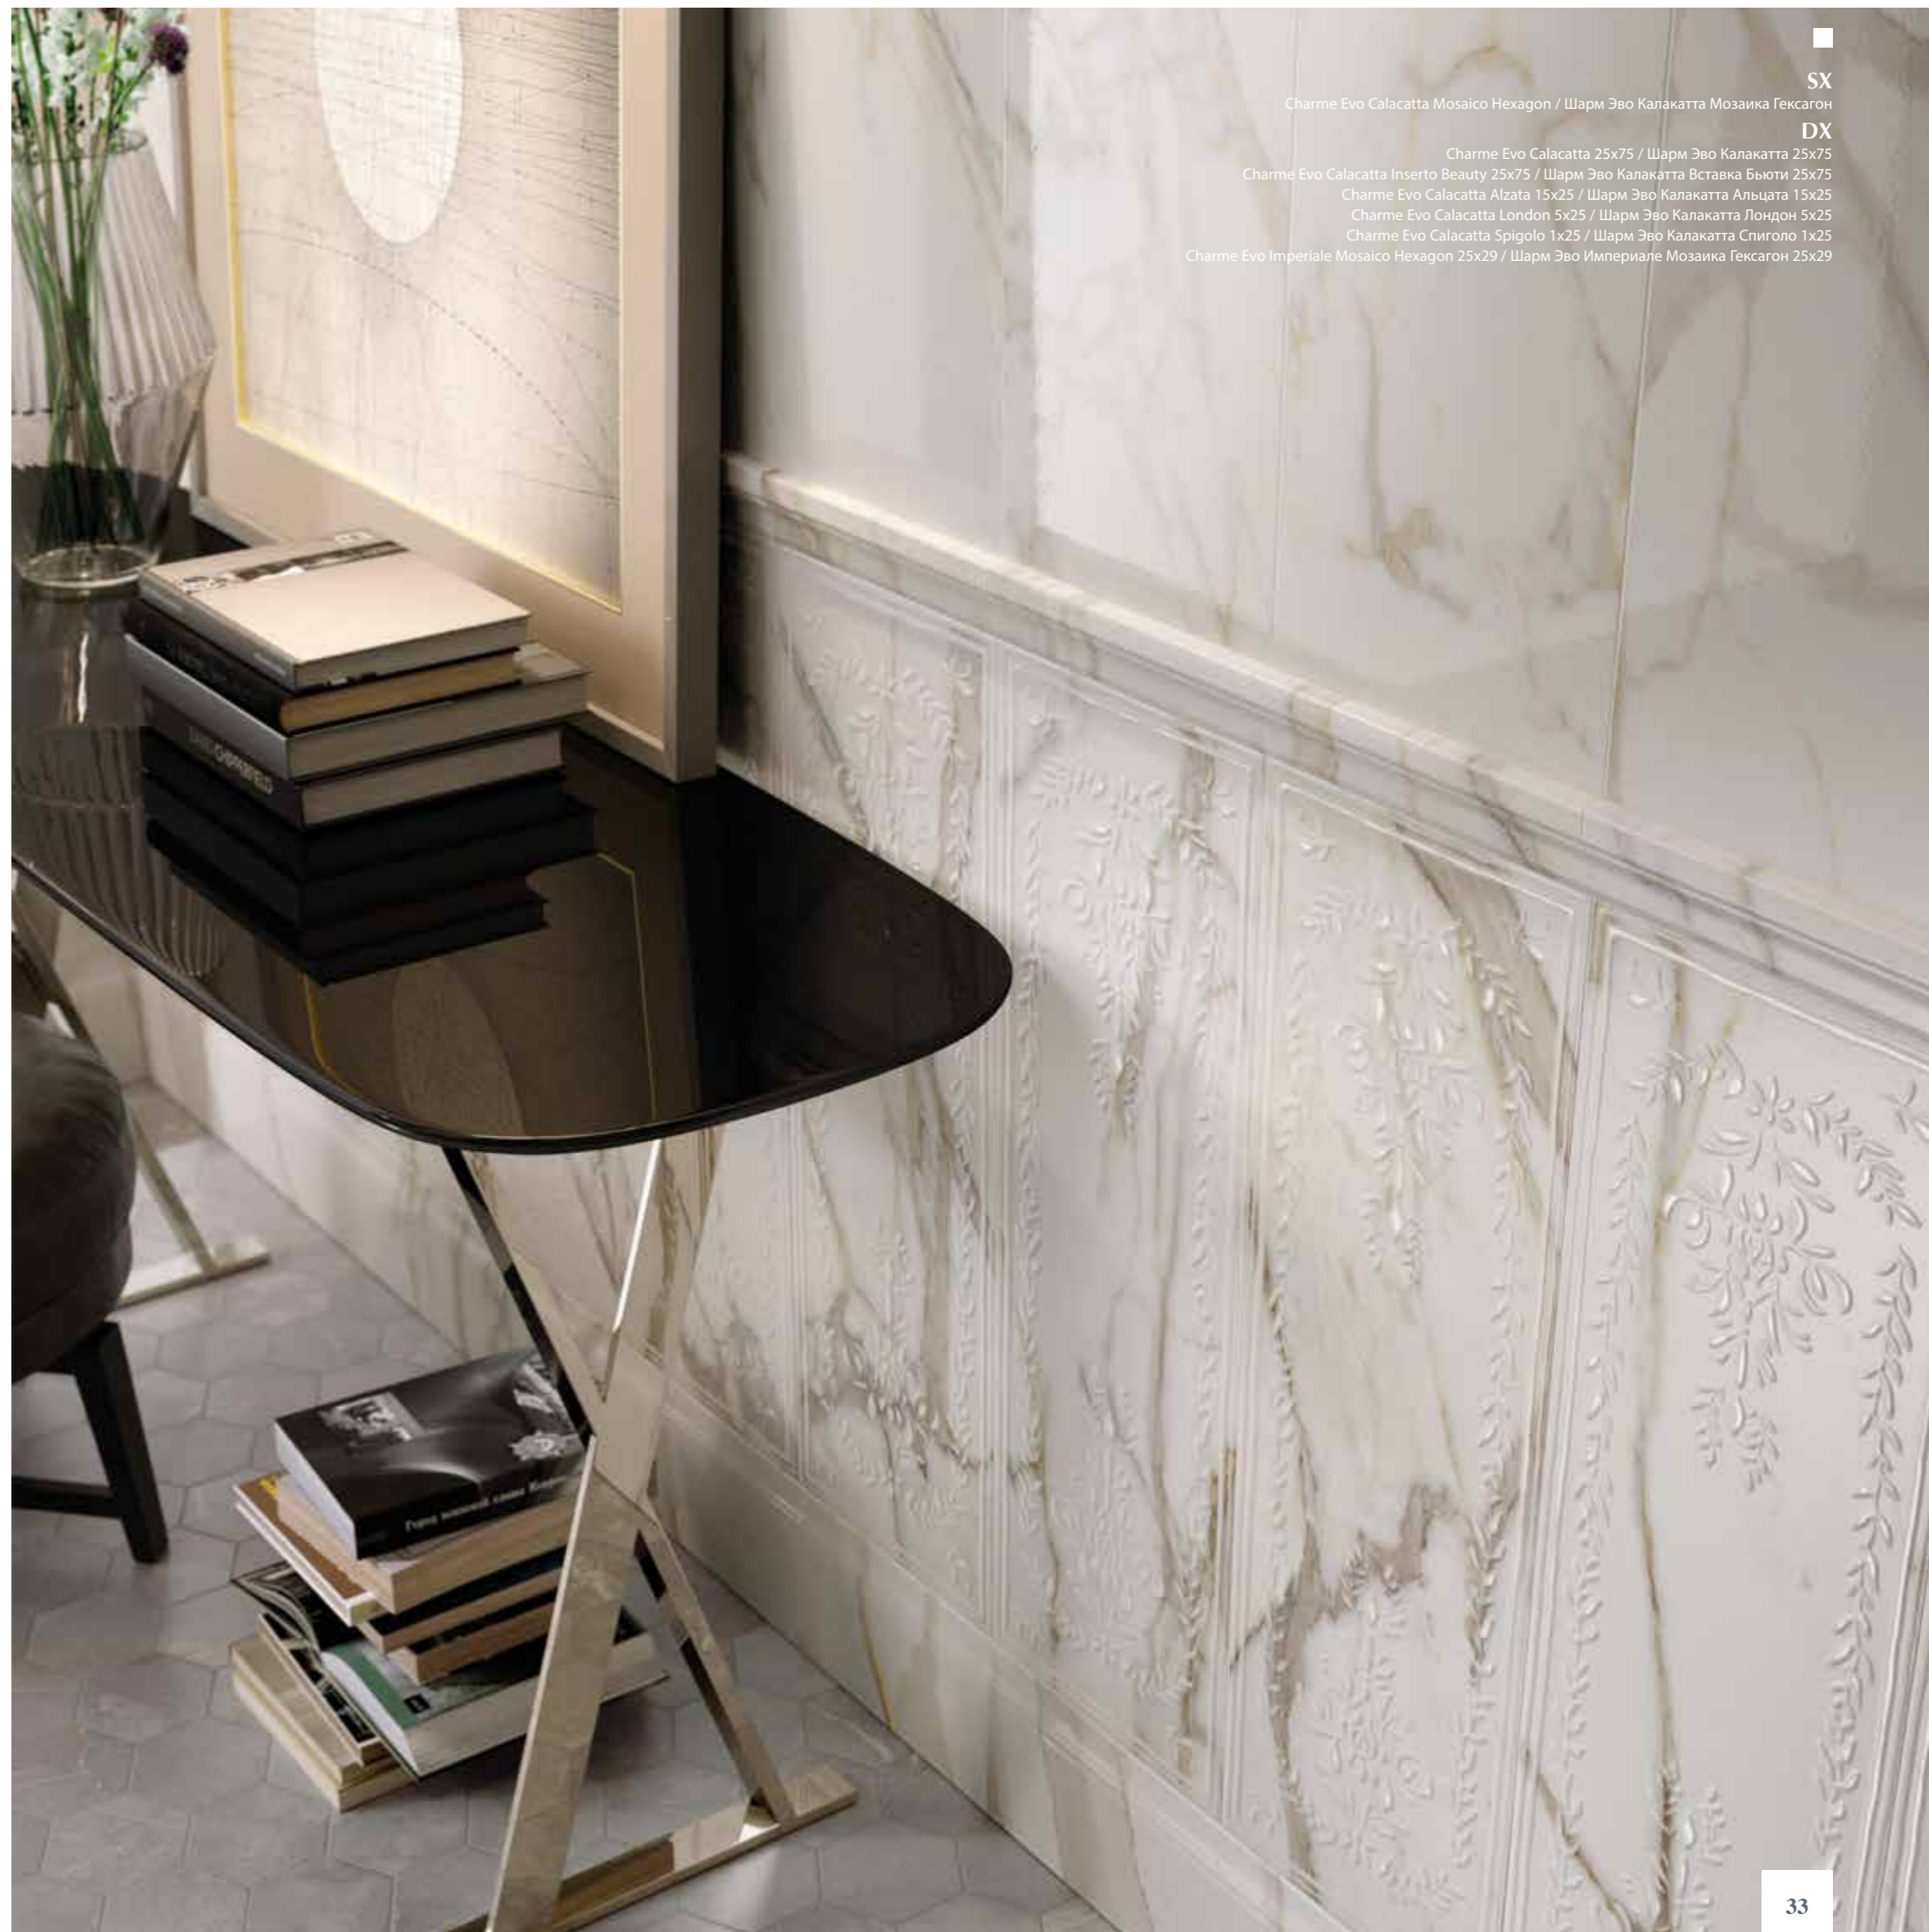

Charme Evo Calacatta Mosaico Hexagon / Шарм Эво Калакатта Мозаика Гексагон
SX
DX
Charme Evo Calacatta 25x75 / Шарм Эво Калакатта 25x75
Charme Evo Calacatta Inserto Beauty 25x75 / Шарм Эво Калакатта Вставка Бьюти 25x75
Charme Evo Calacatta Alzata 15x25 / Шарм Эво Калакатта Альцата 15x25
Charme Evo Calacatta London 5x25 / Шарм Эво Калакатта Лондон 5x25
Charme Evo Calacatta Spigolo 1x25 / Шарм Эво Калакатта Спиголо 1x25
Charme Evo Imperiale Mosaico Hexagon 25x29 / Шарм Эво Имперiale Мозаика Гексагон 25x29