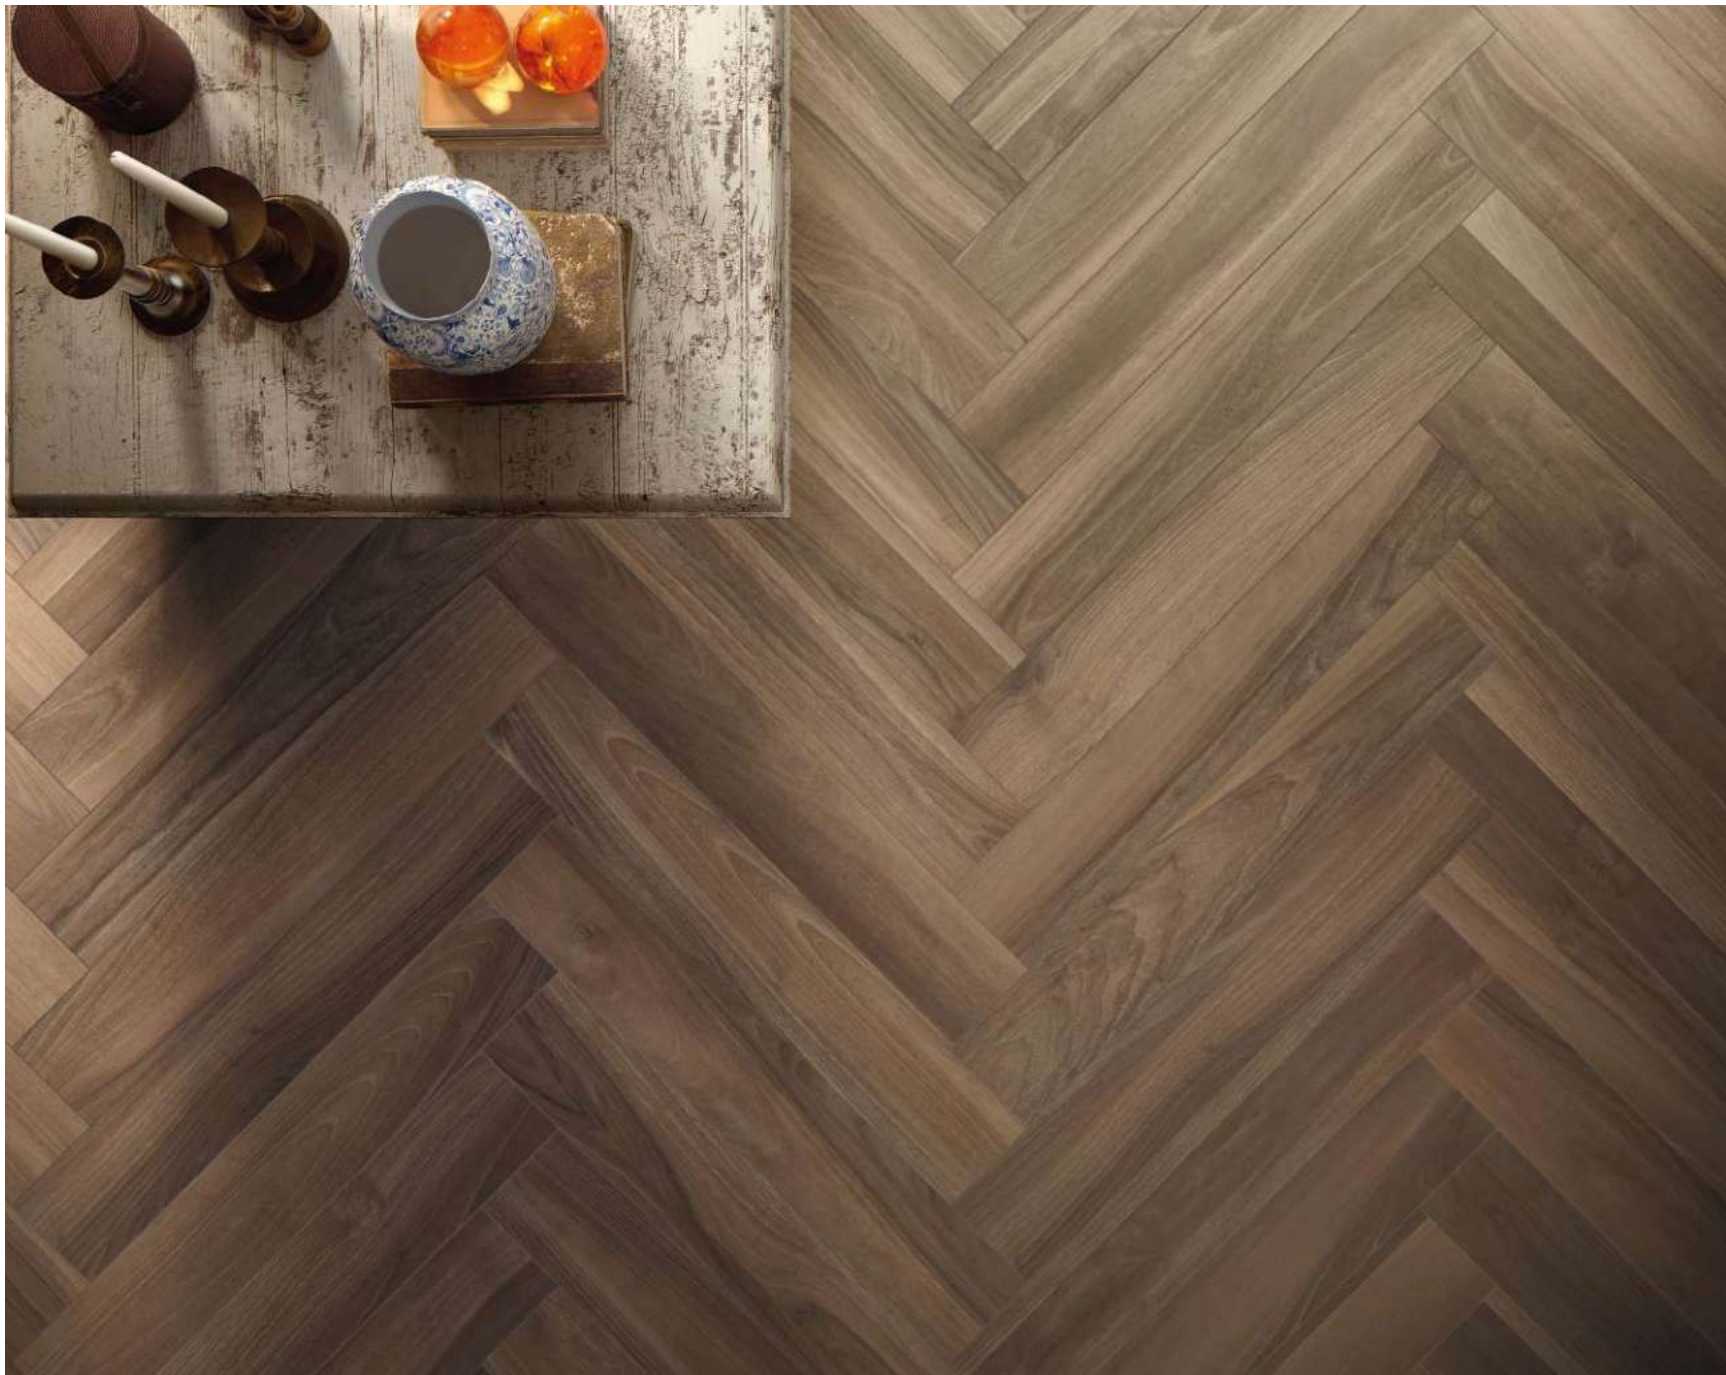

MAISON brandy

Armonia visiva e ricchezza estetica

La posa a spina di pesce realizzata con il formato 20x120 accentua l'impatto estetico della superficie ceramica effetto legno, caratterizzata da ampie venature e da una preziosa variabilità cromatica. Con i pavimenti Maison l'interior design dell'area living residenziale assume un'eleganza semplice, ariosa, naturale.

Visual euphoria and natural richness

The herringbone laying pattern created using the 20x120 size enhances the aesthetic impact of the wood-effect ceramic surface, characterized by large veining and a precious chromatic variability. Using Maison tiles for indoor flooring gives the interior design of residential living spaces a touch of simple, spacious and natural elegance.

Maison Brandy
Мезон Бренди
20x120