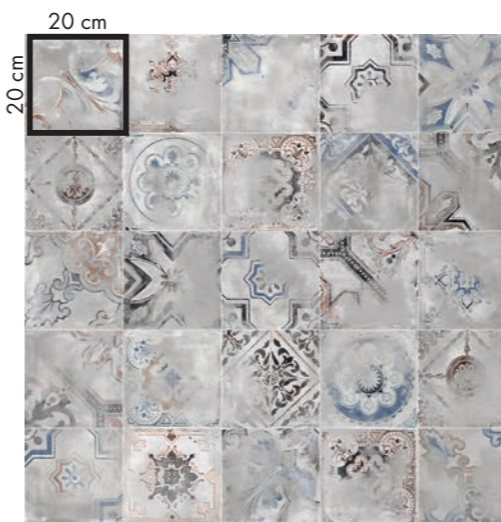

floor
PLAY CLASSIC
20x20 SAGE

wall
 PLAY RE-USED
 20x20 MIX CLAY
 PLAY HERITAGE
 20x20 CLAY

floor
 PLAY HERITAGE
 20x20 CLAY

PLAY RE-USED

20x20 / 8"x8"

▼
 8,5 mm
 ▲

20x20
 PLAY RE-USED MIX GREY
 0003480 nat. ☞ 26