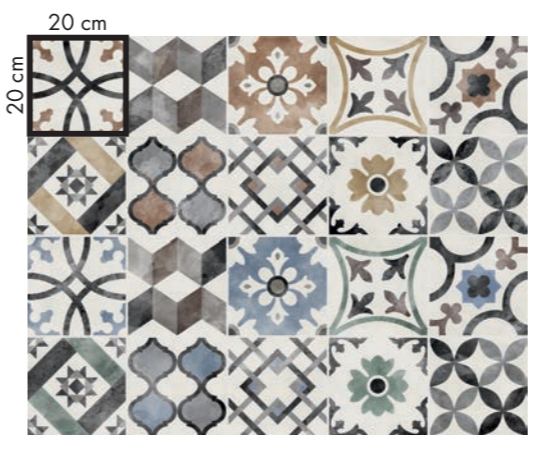

wall
PLAY CLASSIC
20x20 MIX GREY
INTERNO 9
120x240 SILVER

PLAY CLASSIC

20x20 / 8"x8"

▼
8,5 mm
▲

20x20
PLAY CLASSIC MIX MULTICOLOR
0003474 nat. ☞ 26