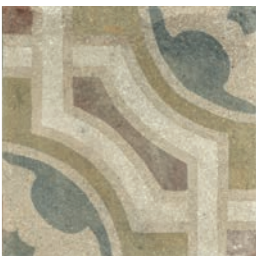

20x20
PLAY CONCRETE RETRÒ B
0005900 nat. ⊕ 26