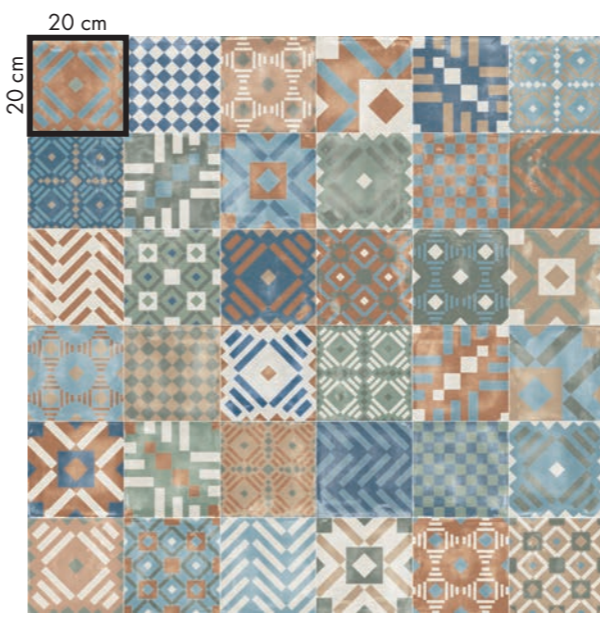

20 PLAY

wall
PLAY LABYRINTH
20x20 CLAY

20 PLAY

floor
 PLAY LABYRINTH
 20x20 PEARL
 GRADONE TOP LAB325 BASE ASH

wall
 LAB325 FORM ASH
 120x270

PLAY LABYRINTH

20x20 / 8"x8"

▼
8,5 mm
 ▲