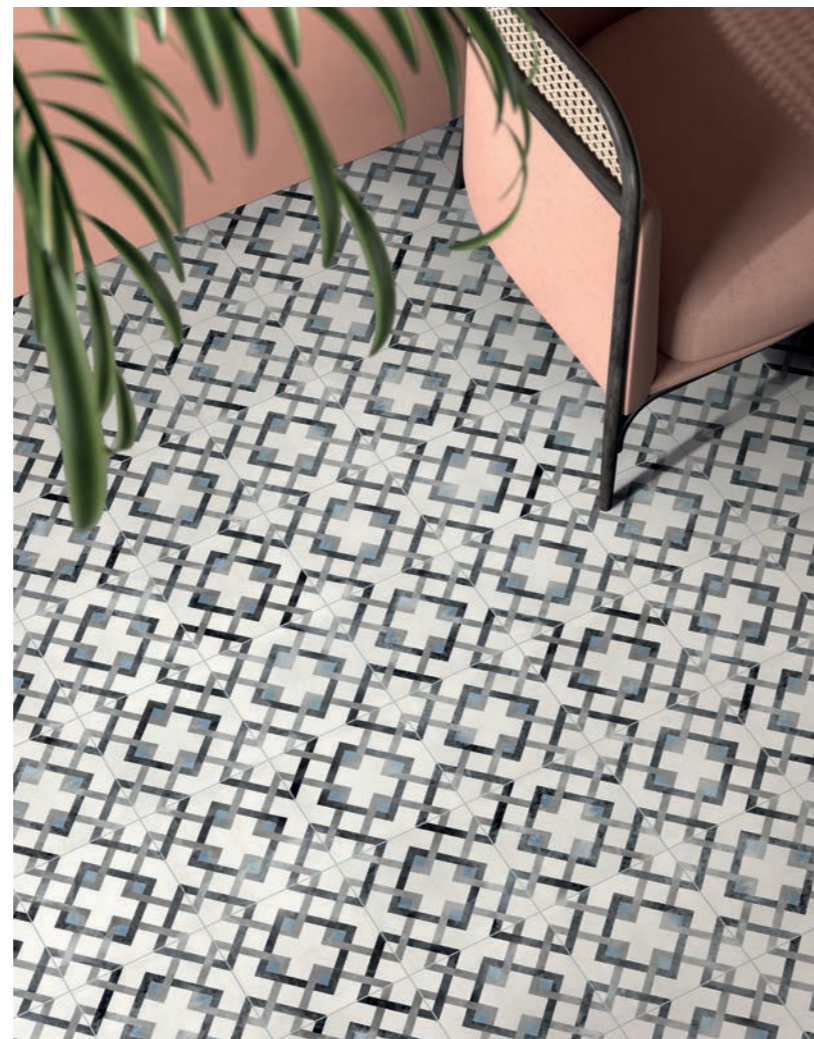

PLAY CLASSIC

20x20

wall
GHOST
120x270 GREY

floor
PLAY CLASSIC
20x20 BROWN

floor
PLAY CLASSIC
20x20 MIX MULTICOLOR
INTERNO 9
MUD 60x120

PLAY CLASSIC

20x20

floor
PLAY CLASSIC
20x20 SKY