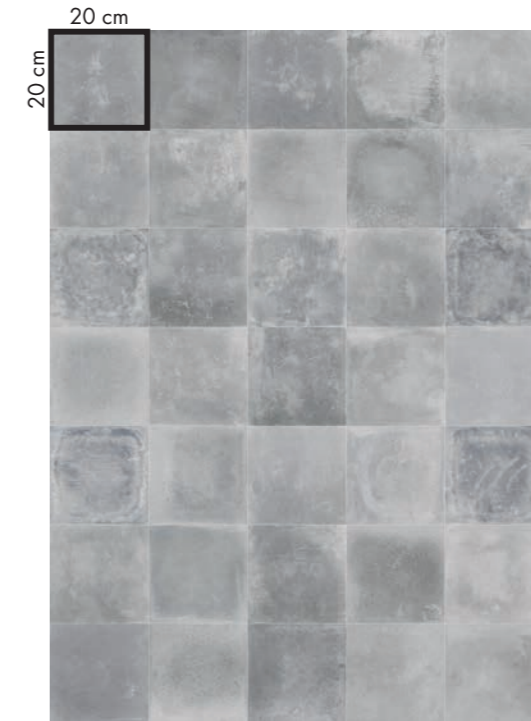

20x20
PLAY HERITAGE GREY
0003496 nat. ☞ 26