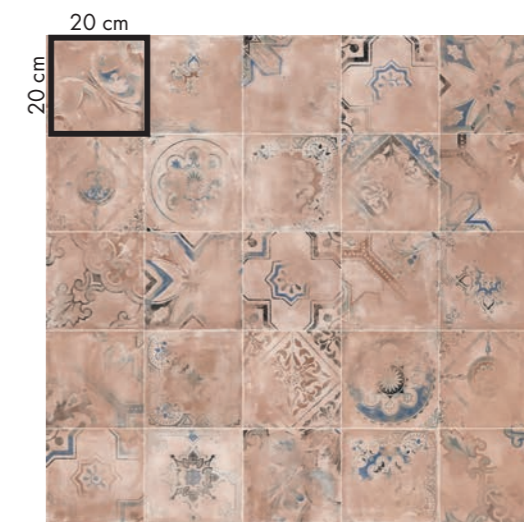

floor
PLAY CLASSIC
20x20 SAGE

wall
 PLAY RE-USED
 20x20 MIX CLAY
 PLAY HERITAGE
 20x20 CLAY

floor
 PLAY HERITAGE
 20x20 CLAY

PLAY RE-USED

20x20 / 8"x8"

▼
 8,5 mm
 ▲

20x20
 PLAY RE-USED MIX GREY
 0003480 nat. ☞ 26