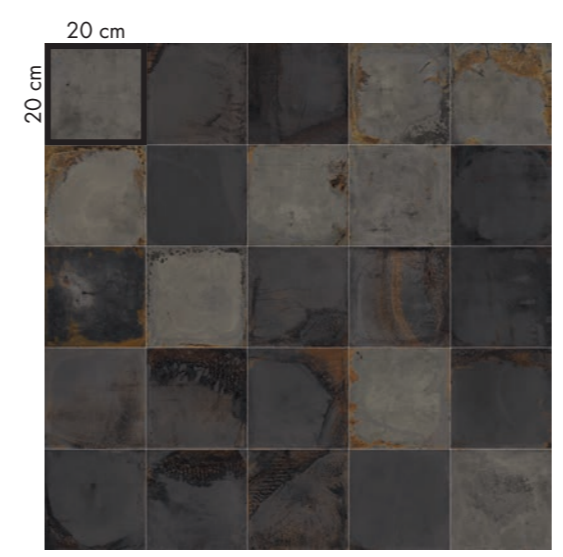

20x20
PLAY OXIDE BRONZE
0003495 nat. 26

GRES PORCELLANATO
PORCELAIN TILES