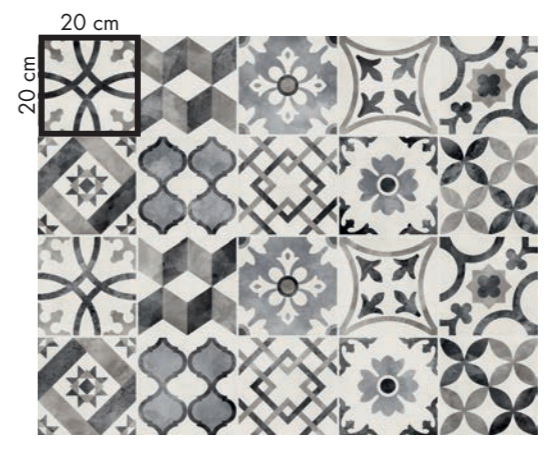

20x20
PLAY CLASSIC MIX GREY
0003475 nat. ☞ 26

GRES PORCELLANATO
PORCELAIN TILES