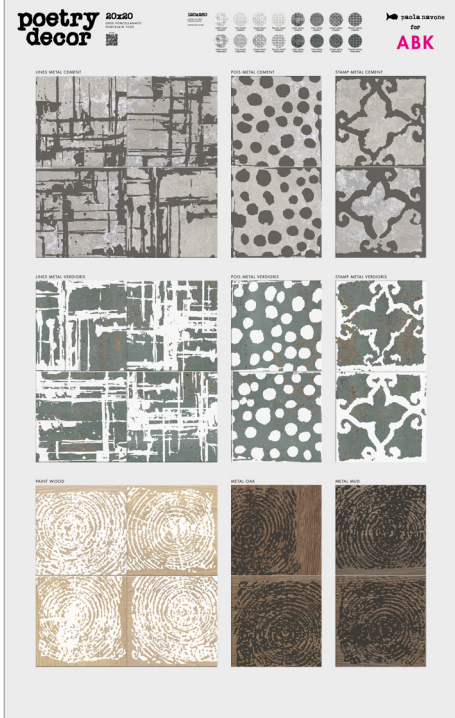

TABLE DISPLAY POETRY DECOR
10 PANNELLI (1 GRAFICO)
10 PANELS (1 GRAPHIC)
DIM. 40L X 40P X 46H

€ 80

FRONTE
FRONT

RETRO
BACK

METAL
MUD

METAL
OAK

PAINT
WOOD

STAMP
METAL
CEMENT

POIS
METAL
CEMENT

LINES
METAL
CEMENT

STAMP
PAINT
VERDIGRIS

POIS
PAINT
VERDIGRIS

LINES
PAINT
VERDIGRIS

K-PDT01
RIEPILOGO COLORI /
COLOURS CHART

€ 100

ELEMENTI PRESENTI NEL PROGETTO/
ITEMS AND FURNITURE: