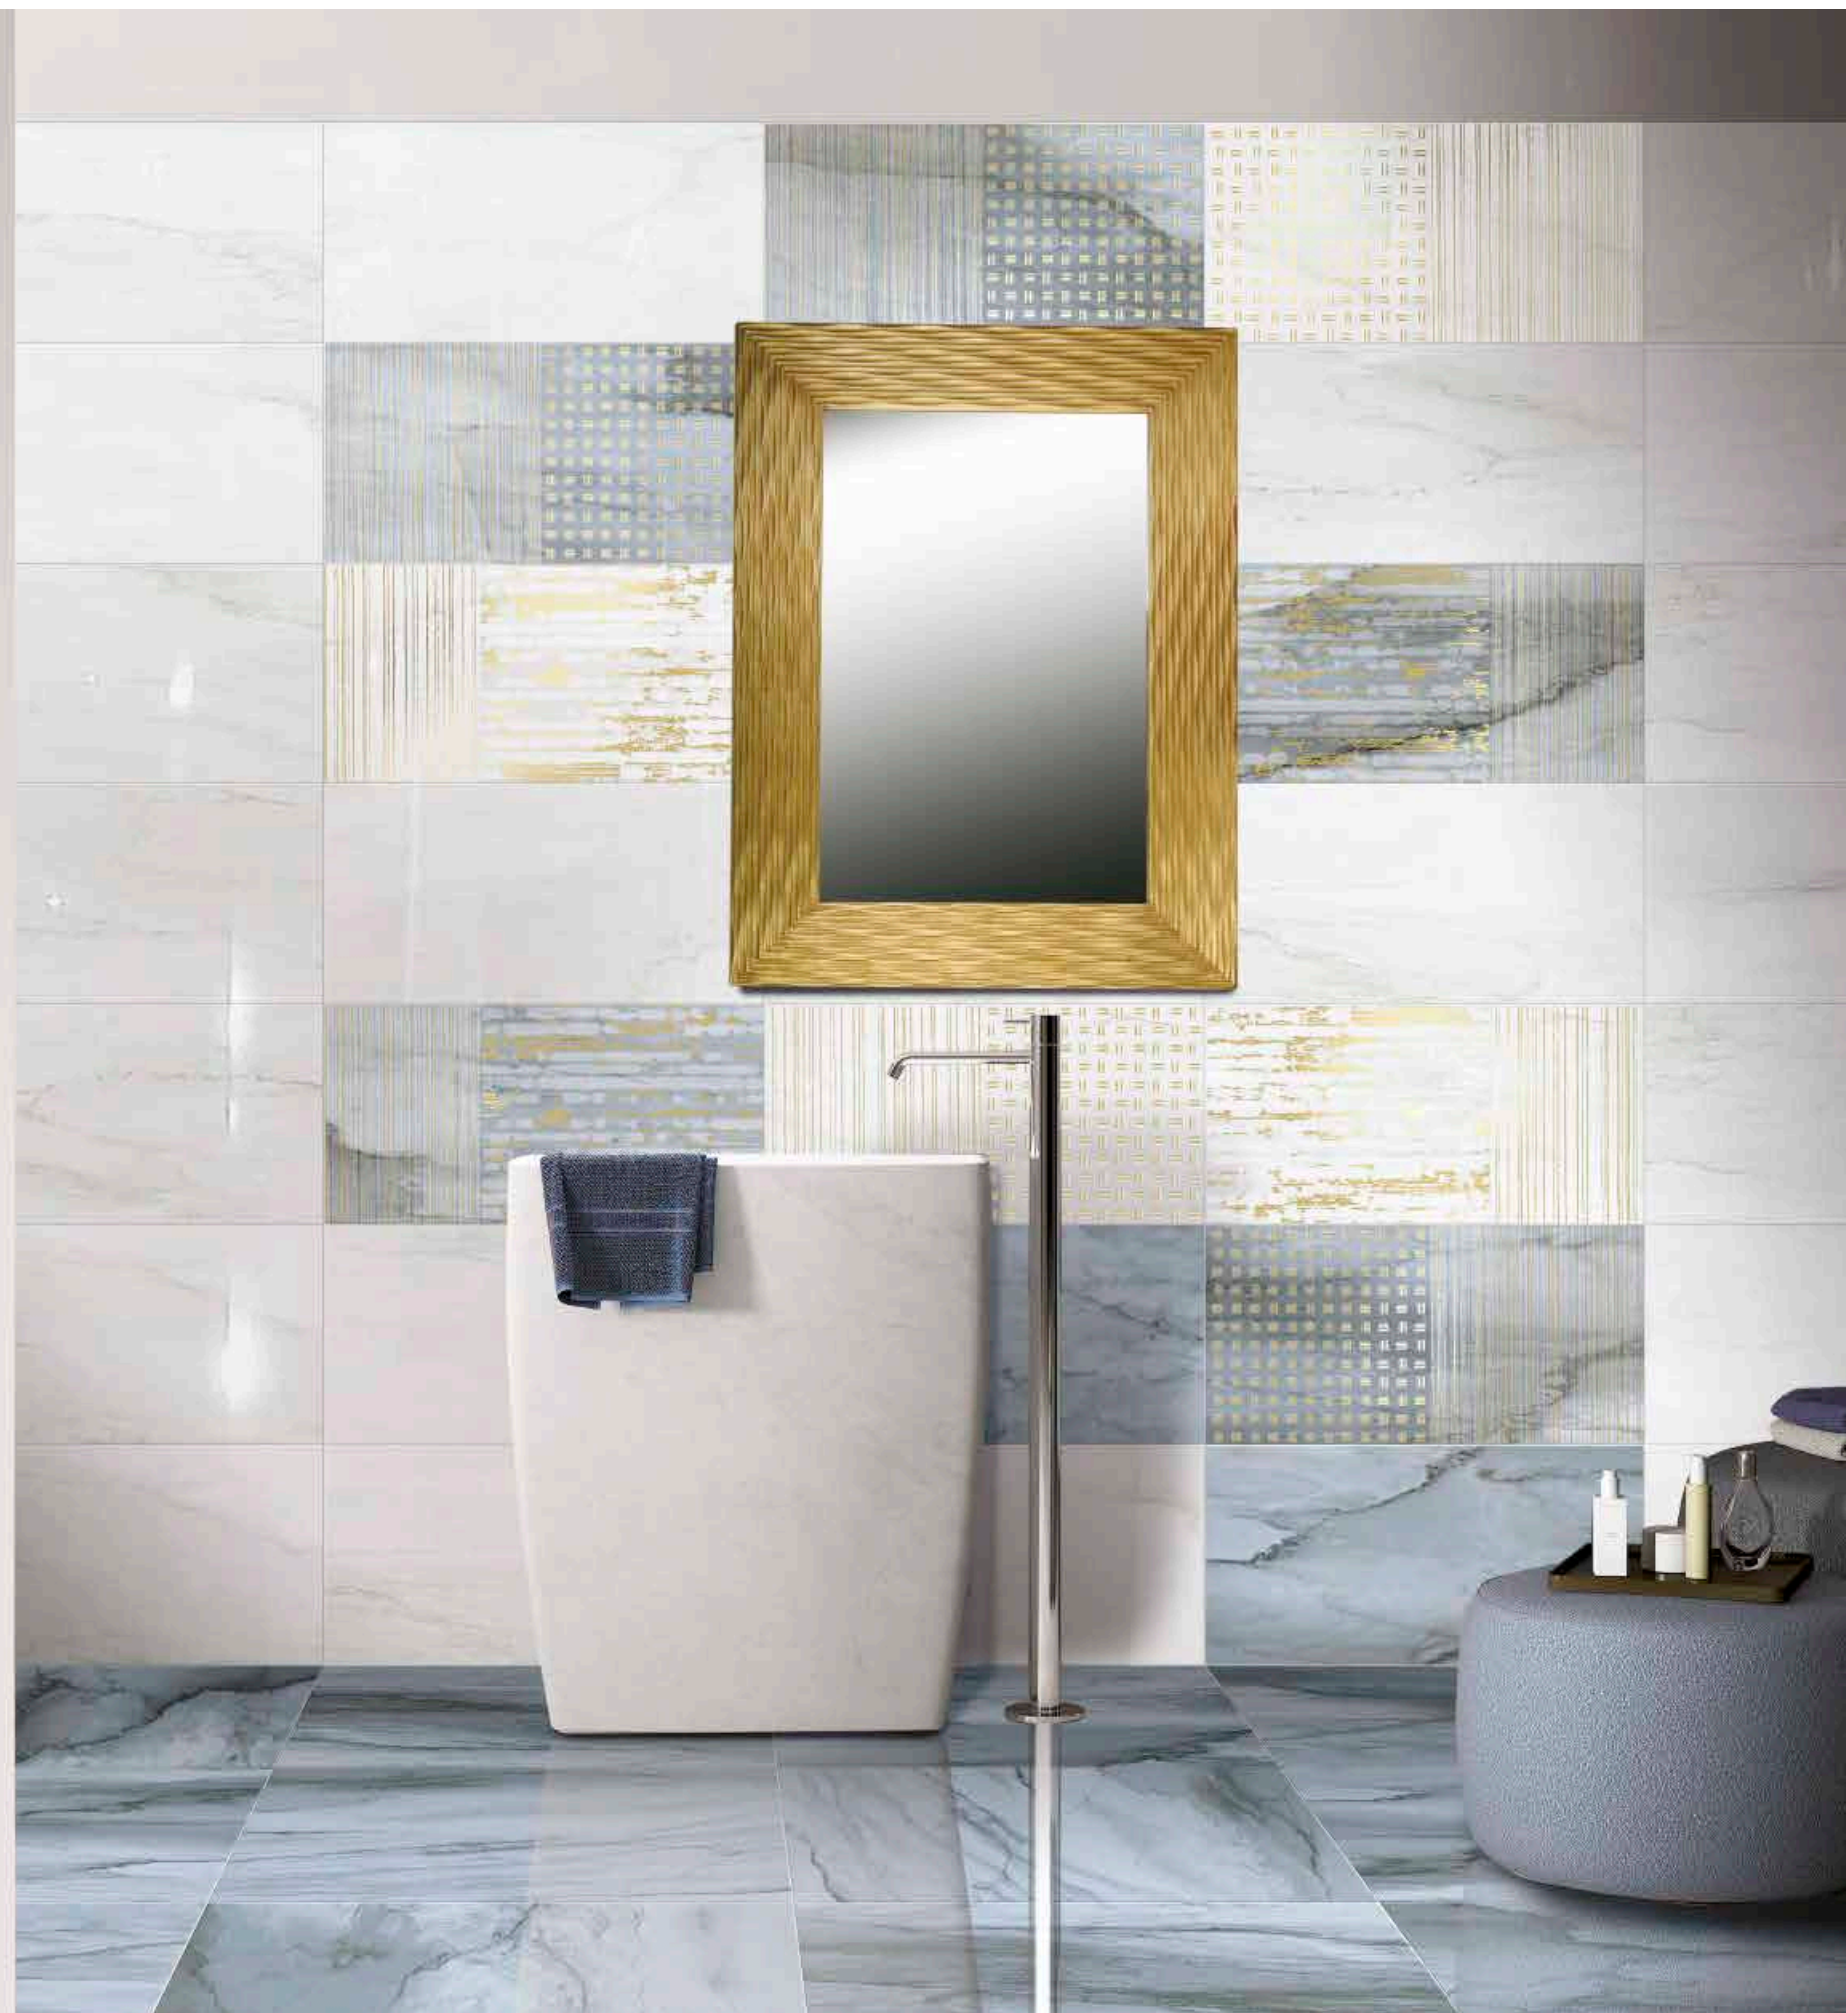

LUMIA

decore a rivestimento
wall tile decoration

LUMIA GOLD SAND &
GOLD VISONE

Dec. Lumia Gold Sand 30x60
Dec. Lumia Gold Visone 30x60
Venus Sand 30x60
Venus Visone 30x60
Pav.- Floor Venus Visone 60x60

LUMIA
GOLD BLU &
GOLD WHITE