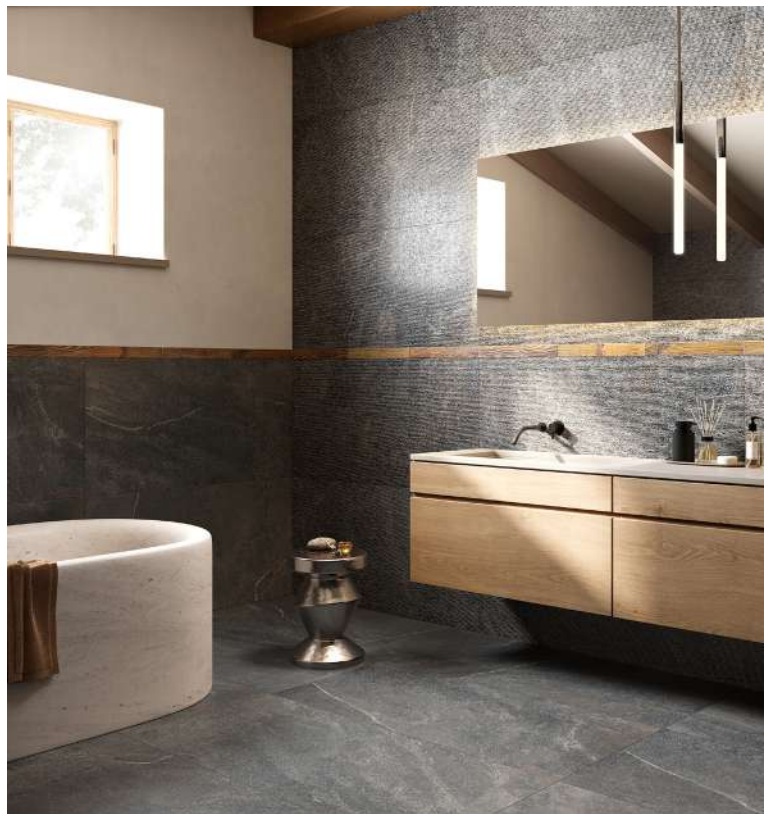

REFERENCE IMAGE