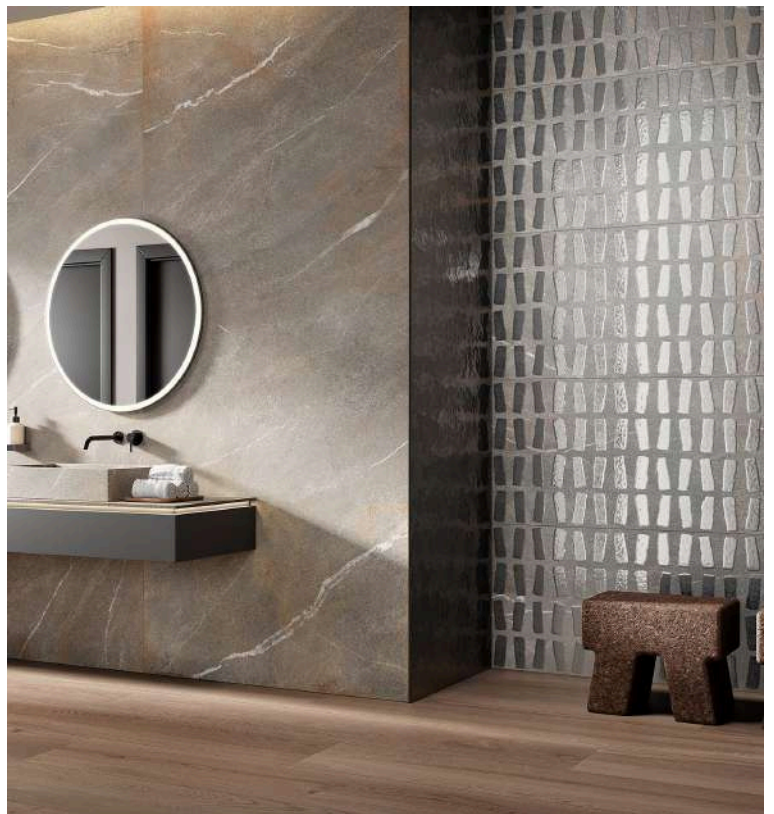

POETRY STONE  
PIASE MUD  
60X120

POETRY STONE  
DEC. METAL MUD  
60X120

POETRY WOOD  
OAK  
20X120

bath  
design

TOP PORTA LAVABO  
WASHBASIN TOP  
POETRY WOOD OAK  
DIM. 120L X 55P X 8H

REFERENCE IMAGE

ELEMENTI PRESENTI NEL PROGETTO/  
ITEMS AND FURNITURE: