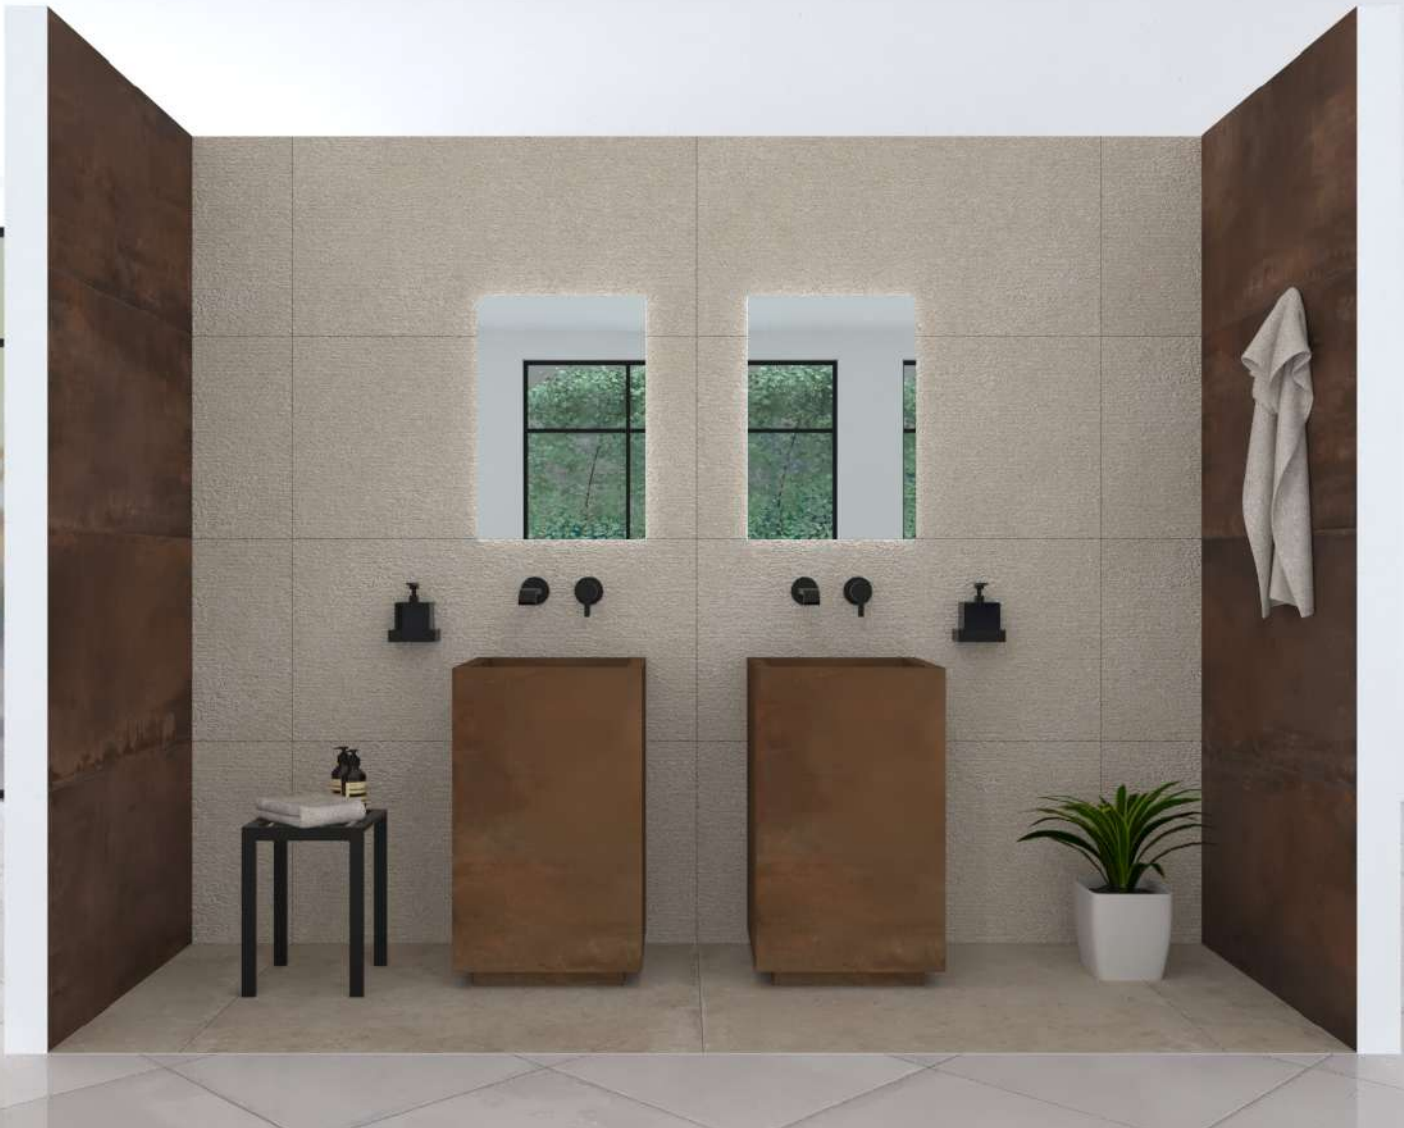

ELEMENTI PRESENTI NEL PROGETTO/
ITEMS AND FURNITURE:

POETRY STONE
CARVING ECRU
60X120

POETRY STONE
PIRENEI ECRU
120X120

INTERNO 9
RUST
60X120 RETT

bath
design

LAVABO A COLONNA
PEDESTAL MOUNTED WASHBASIN
INTERNO 9 RUST
DIM. 50L X 50P X 85H

REFERENCE IMAGE