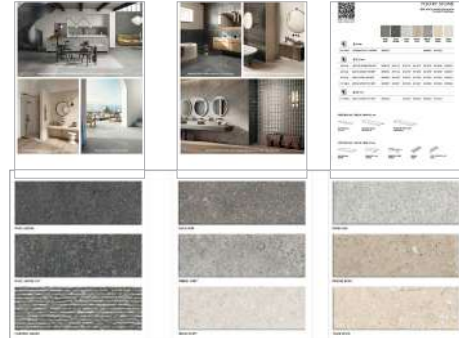

Aperto con patelle alzate

SAMPLES BOX

KIT6MMPS

KIT TOZZ. 10X20
POETRY STONE 6MM
€ 4,50

DISP6MMABK

SAMPLES BOX A 39 ALLOGGI
PER TOZZETTI 6MM
€ 12,00

BOXPROMABK

SAMPLES
BOX
€ 2,00