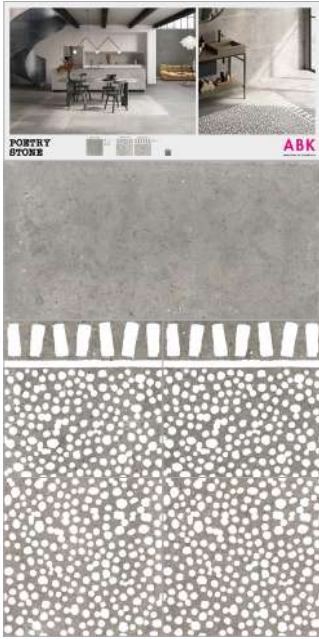

K-PSC01
PIRENEI GREY 60X120
FRINGE GREY 60X60
CARPET GREY 60X60

€ 110