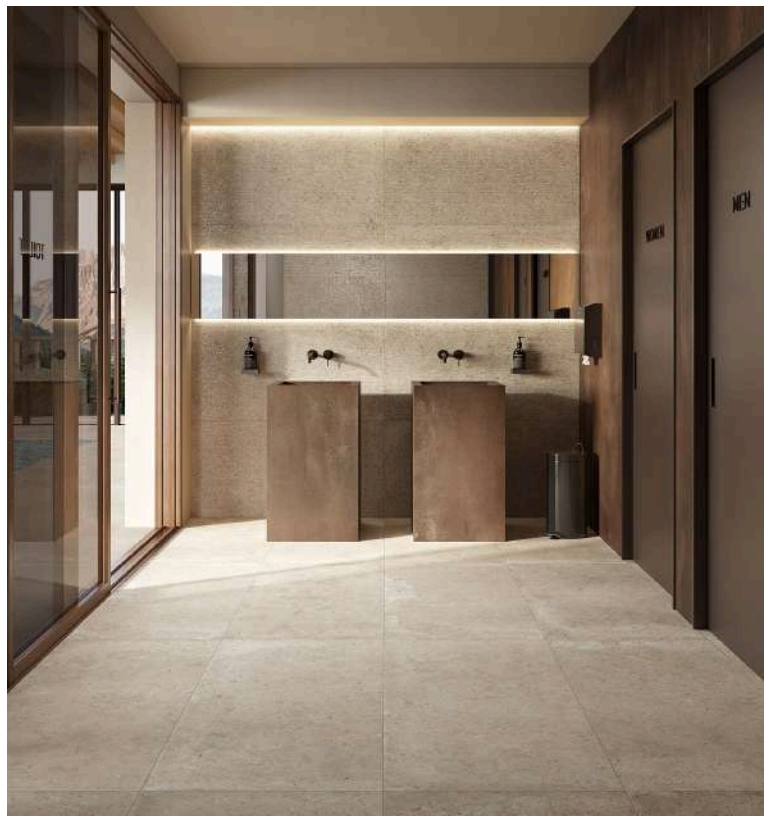

REFERENCE IMAGE