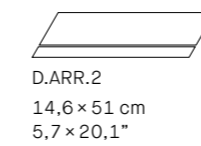

Dimensions

References

Price code

27807	TRI.SUPREME WHITE/29,9x25,7/EP	U34
27814	TRI.SUPREME WHITE NT/29,9x25,7	U34
28031	TRI.LAVA FOG/29,9x25,7/EP	U34
27839	TRI.LAVA FOG AG/29,9x25,7/C	U34
27841	TRI.LAVA PEPPER/29,9x25,7/EP	U34
27840	TRI.LAVA PEPPER AG/29,9x25,7/C	U34
27864	D.SUPREME WHITE MIX/30x30	U51
27872	D.SUPREME WHITE/FOG ARR.1/14,6x51/EP	U51
27873	D.SUPREME WHITE/FOG ARR.2/14,6x51/EP	U51
27874	D.SUPREME WHITE/PEPPER ARR.1/14,6x51/EP	U51
27875	D.SUPREME WHITE/PEPPER ARR.2/14,6x51/EP	U51
27862	D.SUPREME WHITE/COGNAC CHEVRON/30x21,9	U55
27863	D.SUPREME WHITE/EBONY CHEVRON/30x21,9	U55

22302 L.ALUMINUM/120/MATT U44 (0,5x120 cm - 0,19x47,2 ")

22314 L.ALUMINUM/120/SHINE U44 (0,5x120 cm - 0,19x47,2 ")

* See different installation patterns on page 82