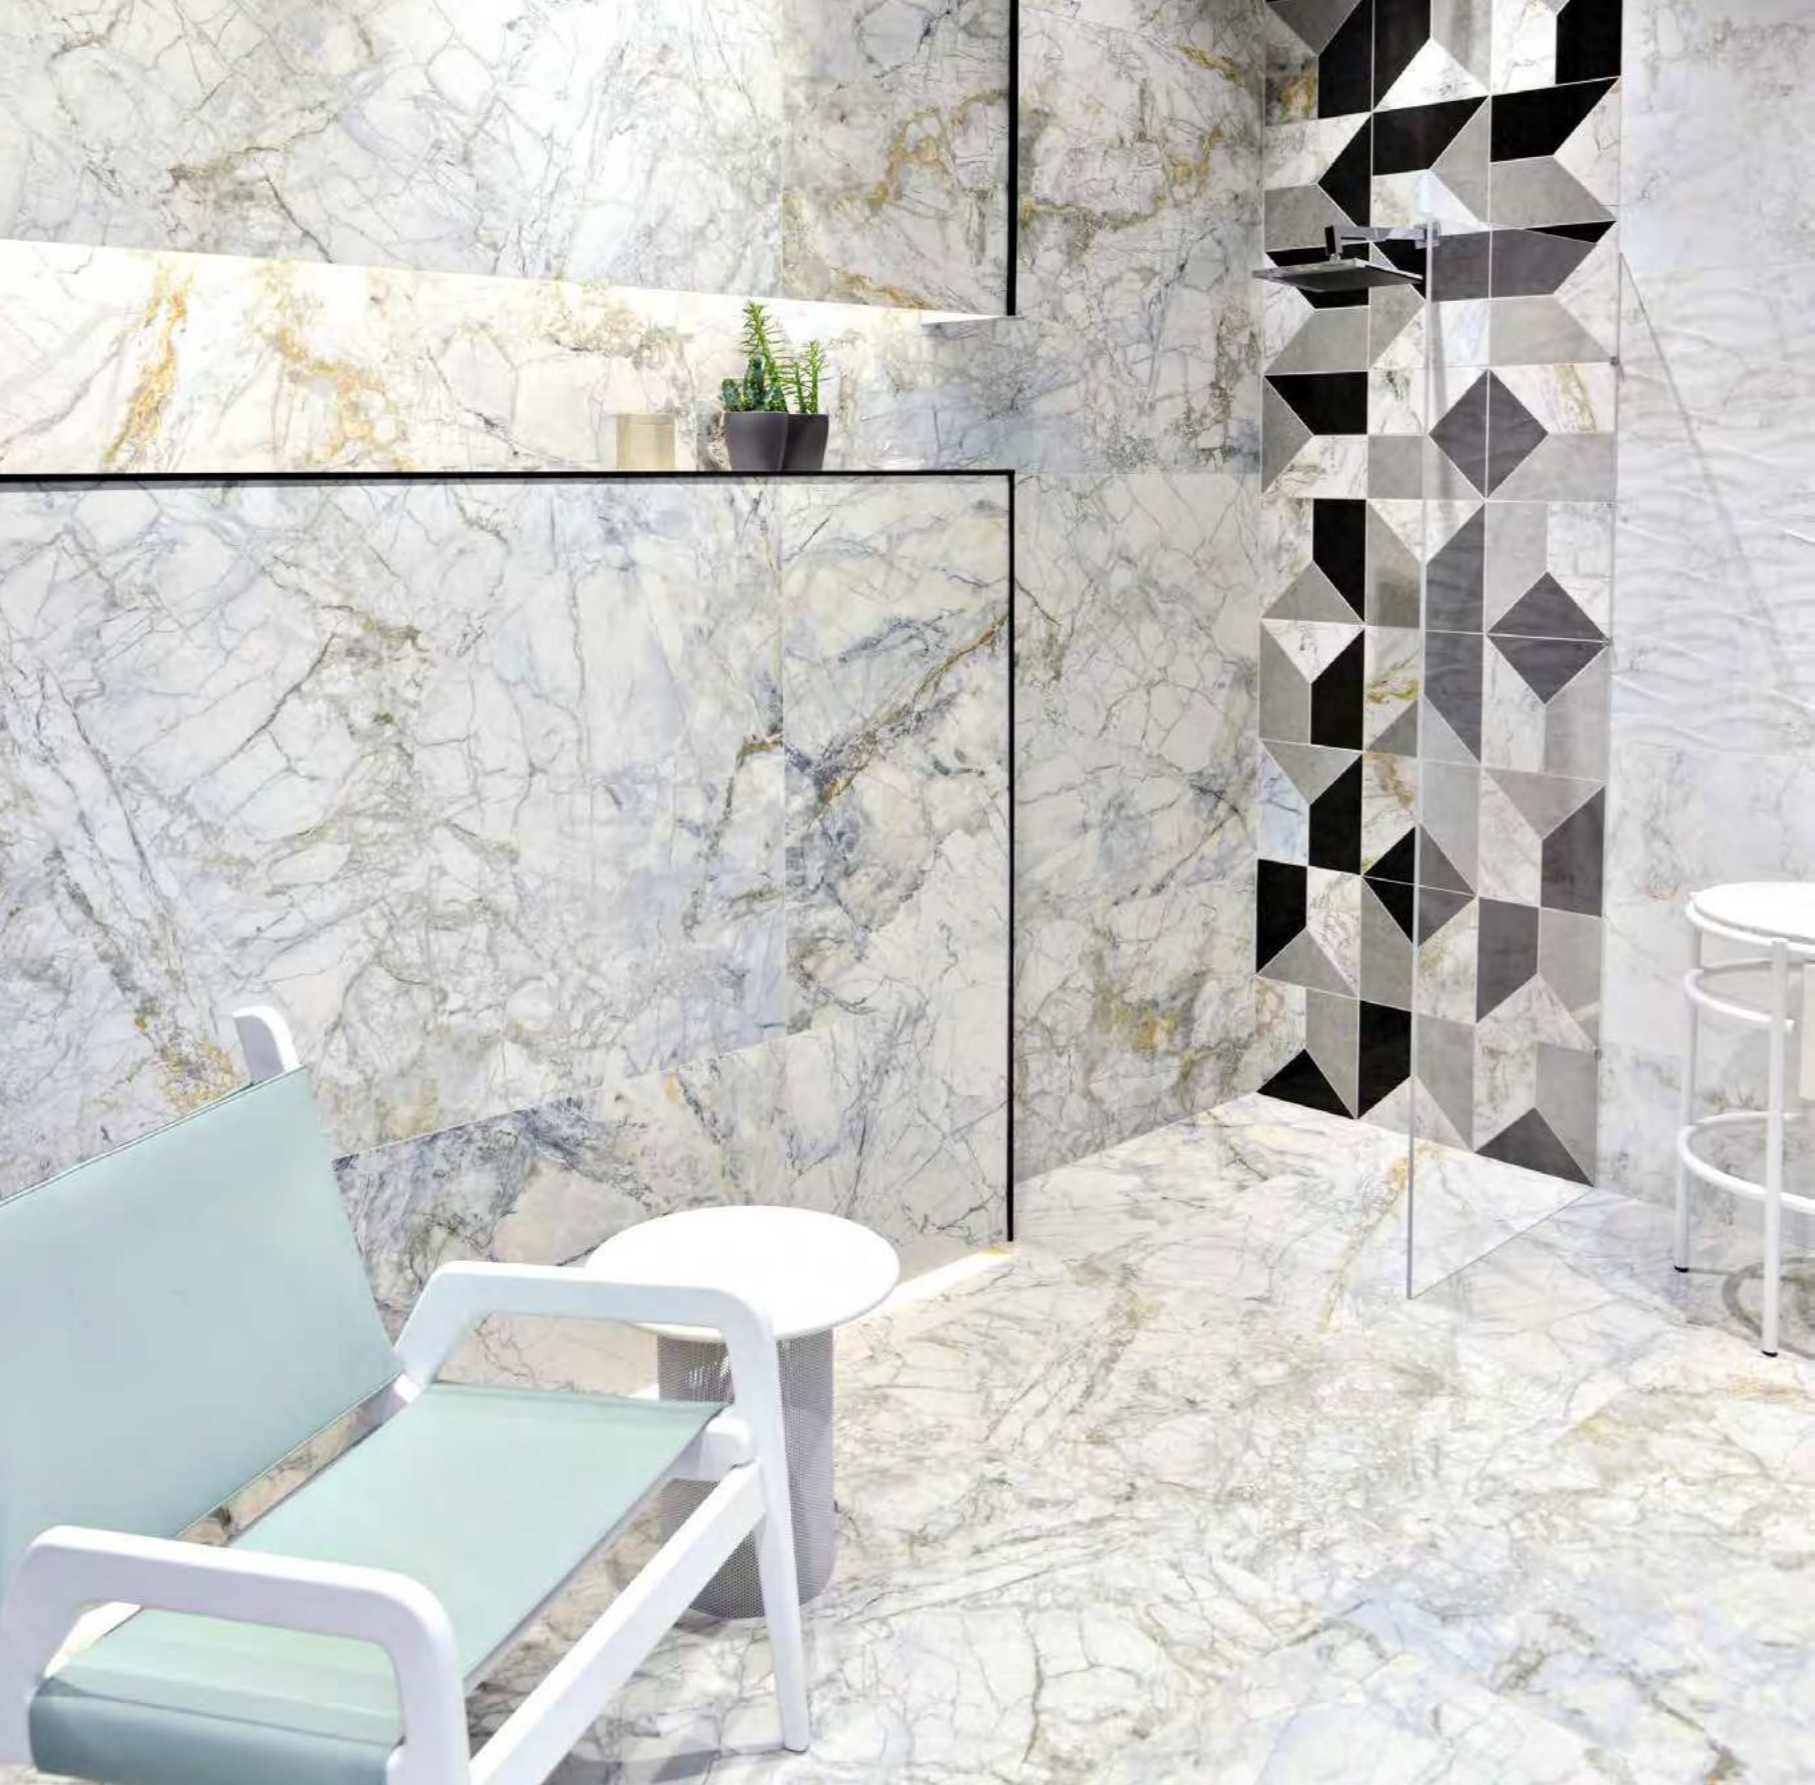

SUPREME WHITE SP/180X100/R — SUPREME WHITE NT/33X100/R — SUPREME WHITE DECOR/33X100/R — D.SUPREME WHITE MIX/30X30