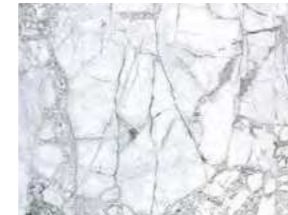

SUPREME WHITE/100X180/P — SUPREME WHITE NT/75,5X151/C/R

Supreme

SUPREME is a collection that unites stylish elegance with a strong design appeal. Inspired by select pieces of Invisible Blue marble, its bluish-grey surface veining contrasts with the white background, lending each of the tiles a personality more synonymous with a work of art. Its Natural finish has been enriched through the incorporation of additional effects to the veined pattern, with end results that surpass those of the real marble. Available in 4D TECH, in both a Premium Polished and Shaped finish, in 180x100cm and 100x100cm formats. Also available in a Polished or Natural finish in a 60x120cm or 75.5x151cm format, and in 33.3x100cm wall tiles in a Natural finish. SUPREME is perfect for creating settings conceived to make a unique, highly original impact, elevating the concept of deluxe sophistication to new levels.

4
TECH
8 mm
THICKNESS

Supreme — Porcelain

Colors

White

Finishes

Premium polished (P)

Shaped (SP)

Colors