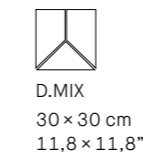

White

Finishes

Polished (EP)

Natural (NT)

Dimensions

100 × 180 cm
39,3 × 70,8"

100 × 100 cm
39,3 × 39,3"

10 patterns
Shade variation: V2
Thickness: 8 mm

Dimensions

75,5 × 151 cm
29,7 × 59,4"

10 patterns
Shade variation: V1

60 × 120 cm
23,6 × 47,2"

15 patterns
Shade variation: V1

References

Price code

27329	SUPREME WHITE/75,5X151/EP	M58
27330	SUPREME WHITE NT/75,5X151/R	M59
27327	SUPREME WHITE/60X120/EP	M40
27328	SUPREME WHITE NT/60X120/R	M66

Supreme — Porcelain

Decors

Dimensions

References

Price code

27807	TRI.SUPREME WHITE/29,9x25,7/EP	U34
27814	TRI.SUPREME WHITE NT/29,9x25,7	U34
28031	TRI.LAVA FOG/29,9x25,7/EP	U34
27839	TRI.LAVA FOG AG/29,9x25,7/C	U34
27841	TRI.LAVA PEPPER/29,9x25,7/EP	U34
27840	TRI.LAVA PEPPER AG/29,9x25,7/C	U34
27864	D.SUPREME WHITE MIX/30x30	U51
27872	D.SUPREME WHITE/FOG ARR.1/14,6x51/EP	U51
27873	D.SUPREME WHITE/FOG ARR.2/14,6x51/EP	U51
27874	D.SUPREME WHITE/PEPPER ARR.1/14,6x51/EP	U51
27875	D.SUPREME WHITE/PEPPER ARR.2/14,6x51/EP	U51
27862	D.SUPREME WHITE/COGNAC CHEVRON/30x21,9	U55
27863	D.SUPREME WHITE/EBONY CHEVRON/30x21,9	U55