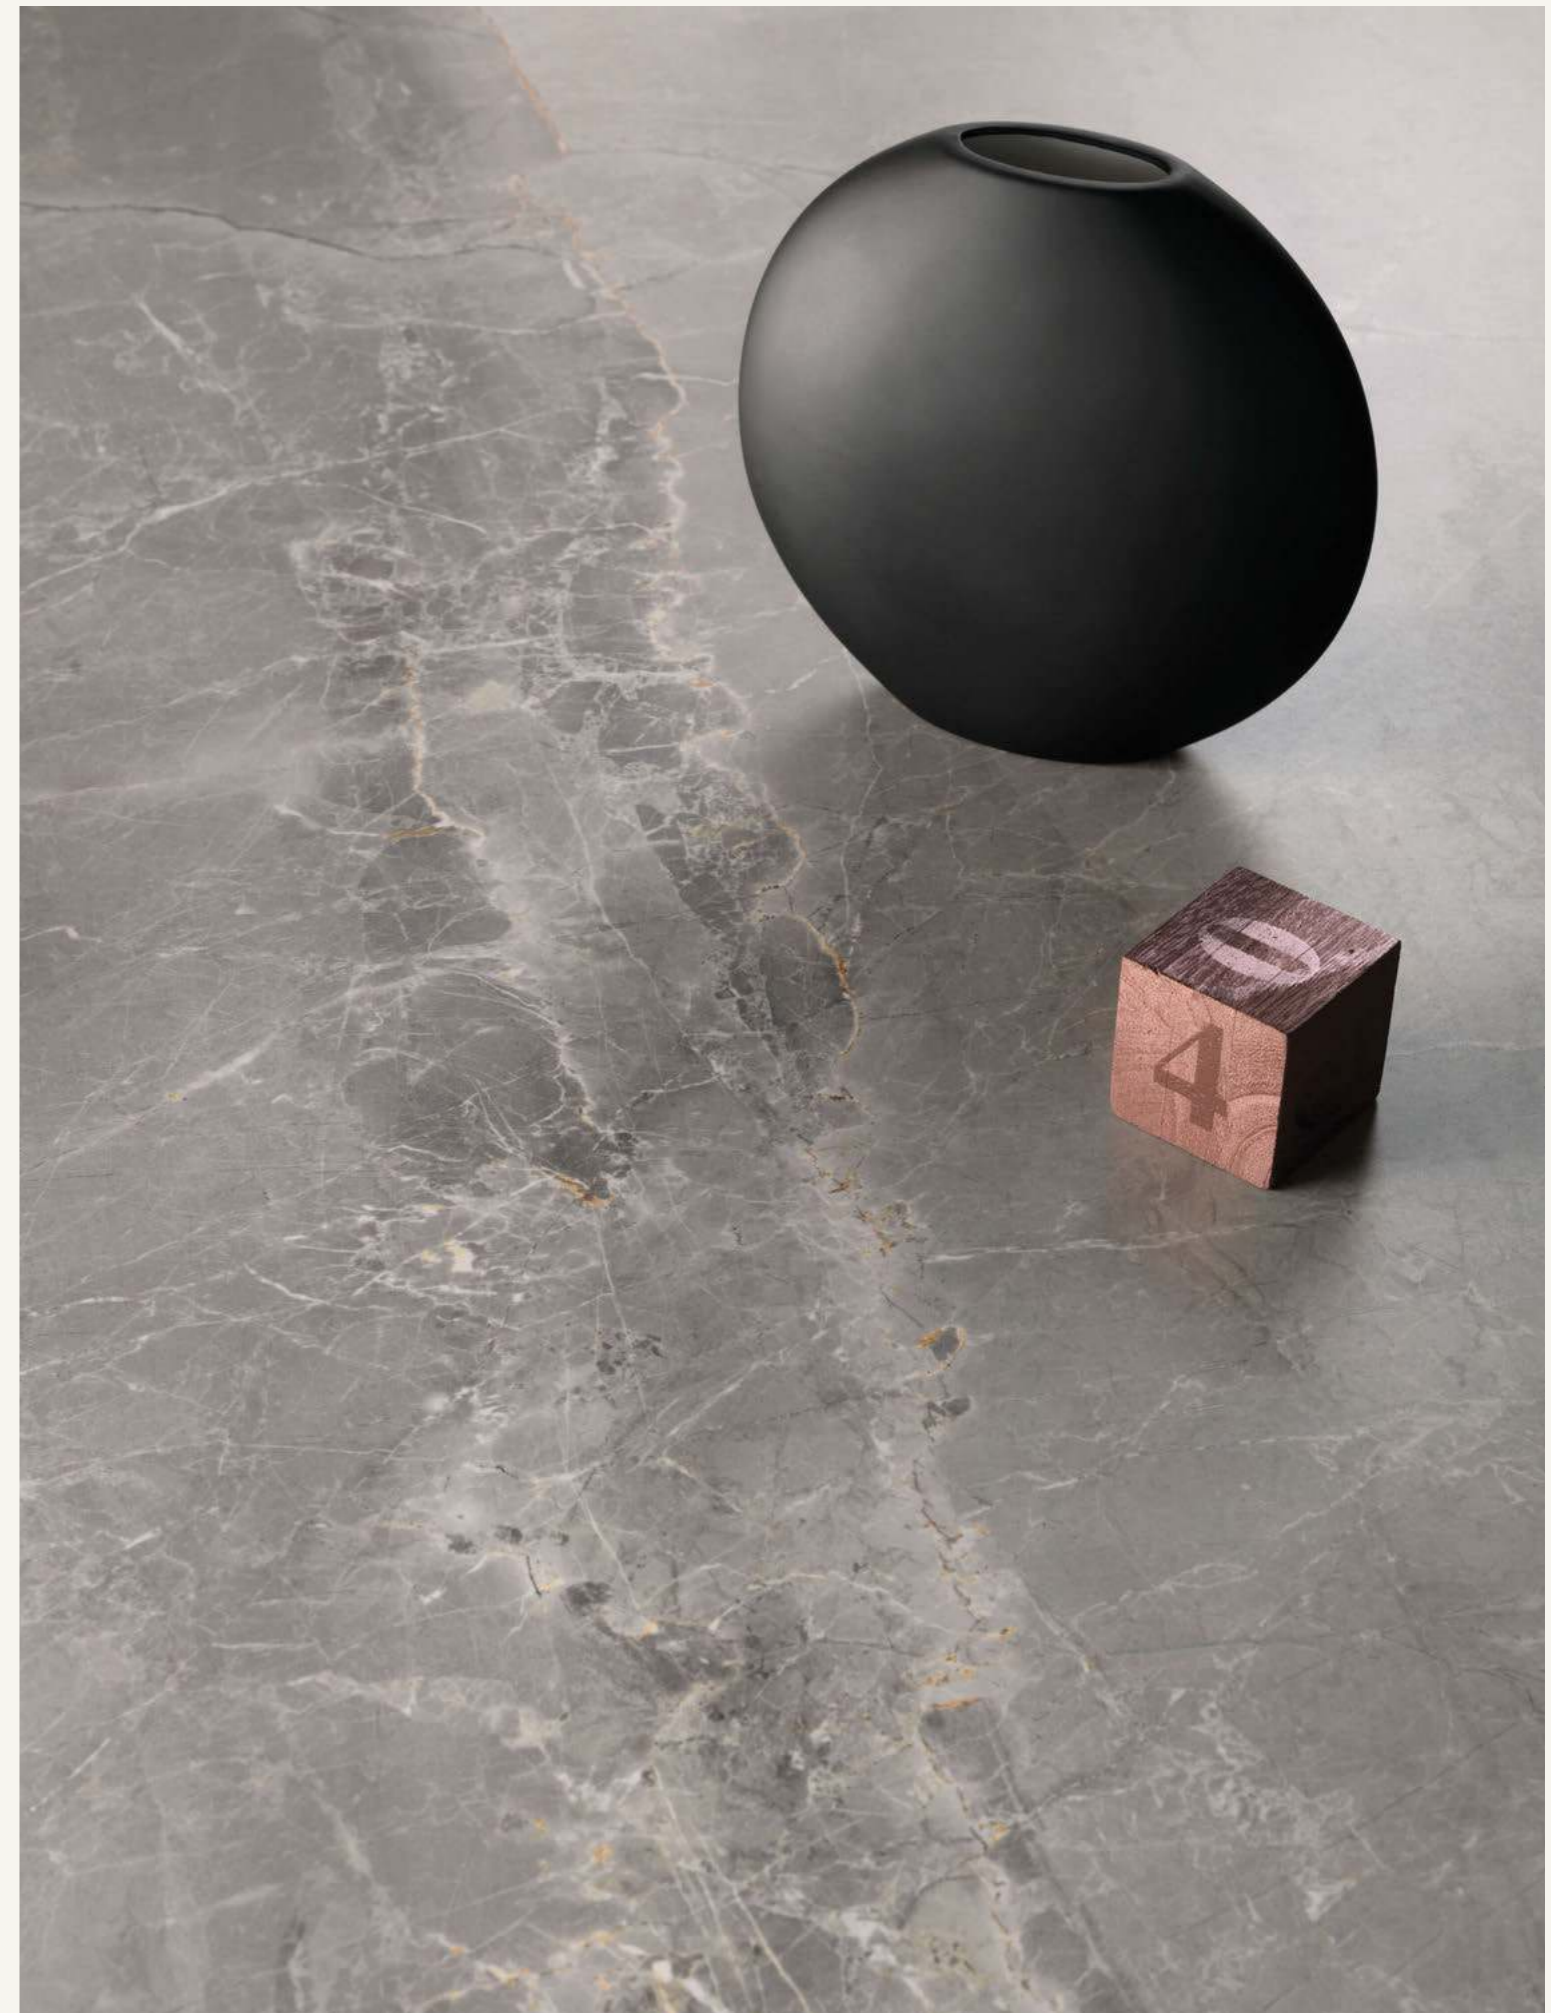

La finitura Smooth assorbe la luce e rivela una ricchezza e una profondità di disegno stupefacenti. La superficie Lev genera invece riflessi preziosi, dilatando in apparenza i confini dello spazio. In entrambe le finiture, Synesthesia è una collezione idonea anche per pavimenti sottoposti a calpestio intenso: Slimtech 6mm è infatti sinonimo di durezza superficiale, di resistenza e di perfetta pulibilità del grande formato ceramico.

The Smooth finish absorbs light and reveals an astonishing richness and depth of design. Meanwhile, the Lev surface creates precious reflections, seeming to expand the limits of the space. In either finish, Synesthesia is a collection that is also suitable for high traffic floors. In fact, 6mm Slimtech is synonymous with the surface durability, resistance, and perfect cleanability of large format ceramic slabs.

Gray Marble smooth