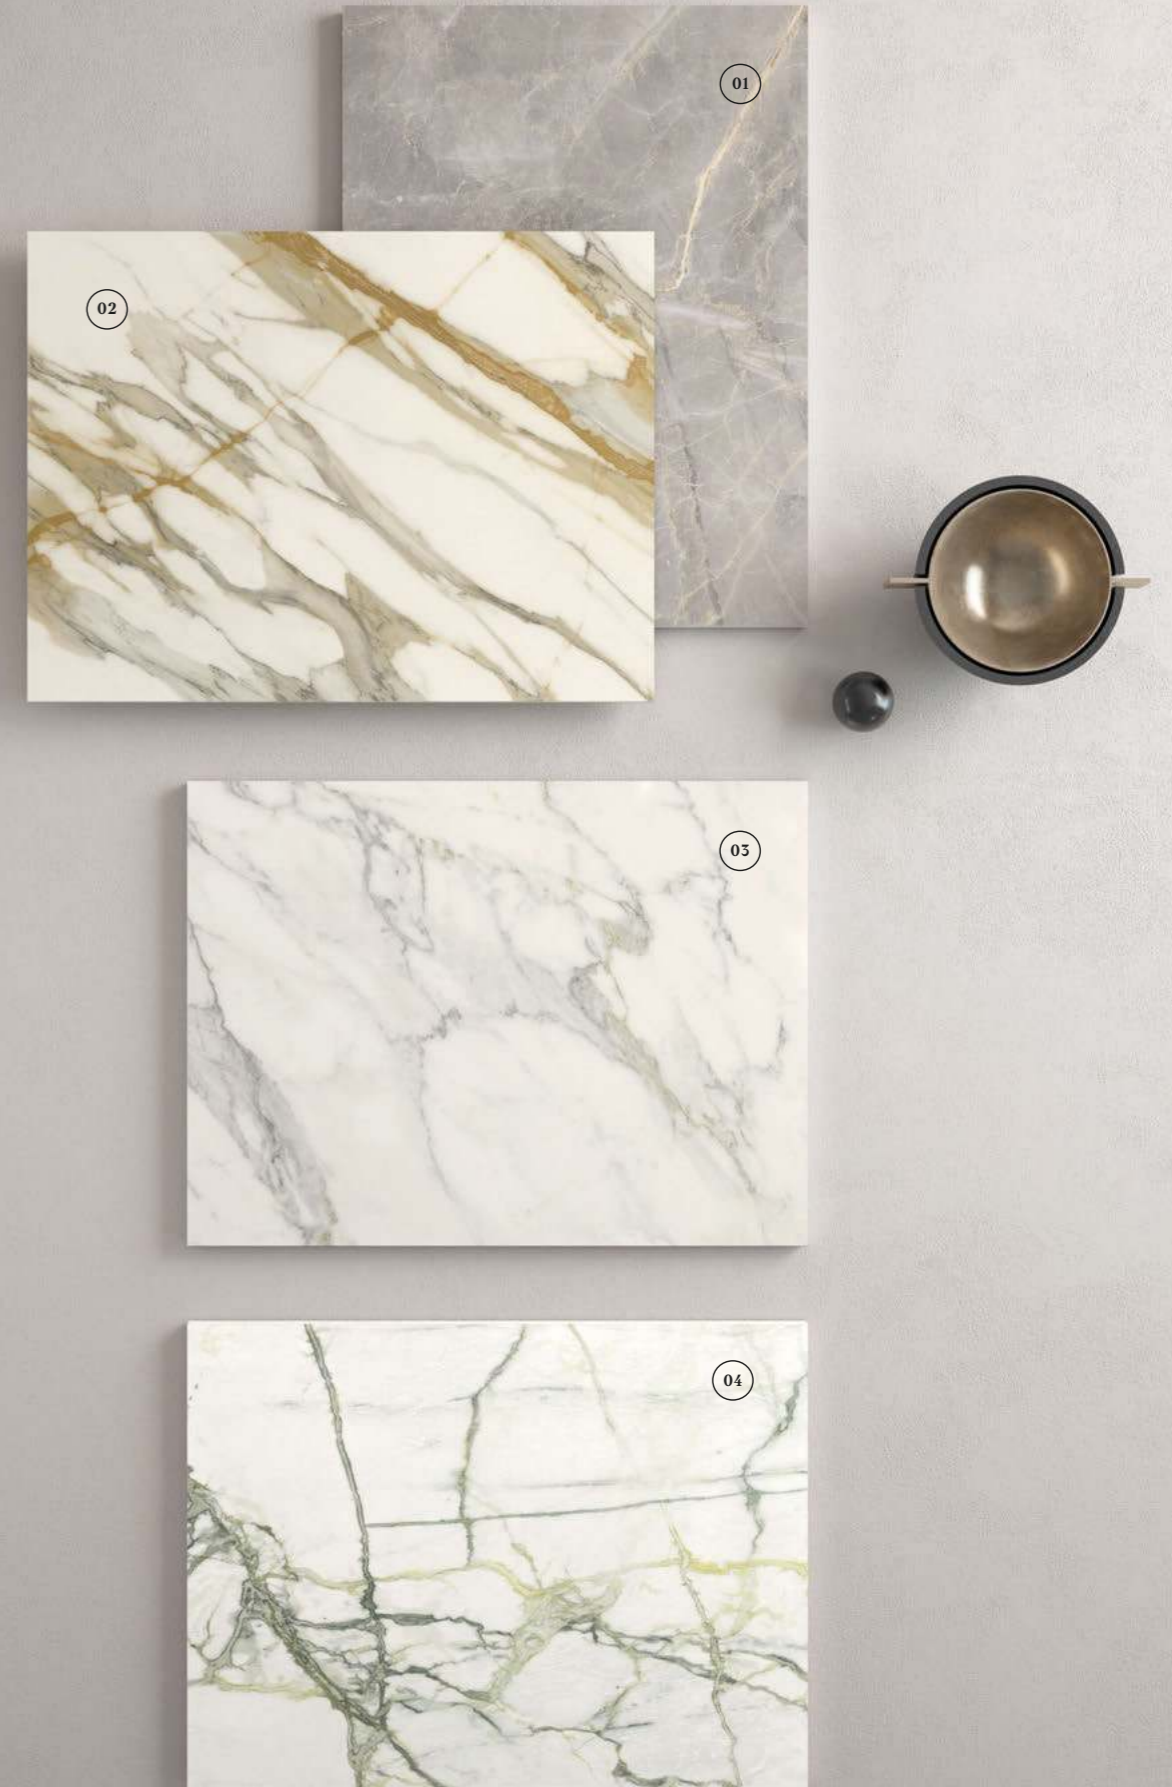

02.

Colori Slimtech /
Slimtech Colors

01. Gray Marble
02. Golden Borg
03. Pure Statuario
04. Calacatta Emerald

Materiale / Material
Gres porcellanato laminato /
Laminated porcelain stoneware
6mm

Finiture / Finishes

Lev
Smooth

Formati / Sizes

- 120x278cm 48"x109^{1/2}"
- 120x120cm 48"x48"
- 60x120cm 24"x48"

Colors.