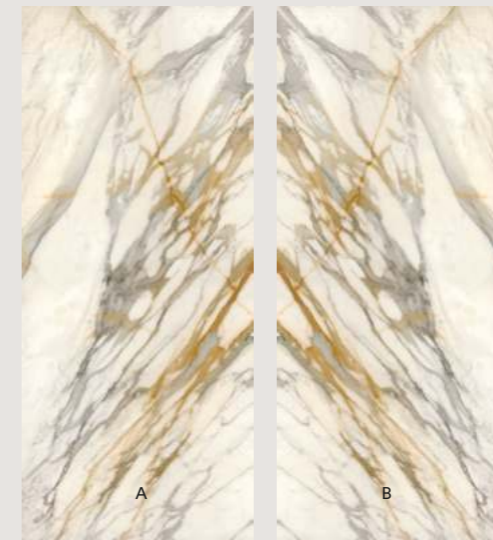

120x278cm - 48"x109 1/2" LEV

Fondi / Plain tiles

				Pure Statuario	Golden Borg	Calacatta Emerald	Gray Marble
120x278cm 48"x109 1/2"	Ⓢ 6mm	LEV	LS6S5X3	LS6S5X1	LS6S5X0	LS6S5X2	
		SMOOTH	LS6S530	LS6S510	LS6S500	LS6S520	
120x120cm 48"x48"	Ⓢ 6mm	LEV	LS8S5X3	LS8S5X1	LS8S5X0	LS8S5X2	
		SMOOTH	LS8S530	LS8S510	LS8S500	LS8S520	
60x120cm 24"x48"	Ⓢ 6mm	LEV	LSXS5X3	LSXS5X1	LSXS5X0	LSXS5X2	
		SMOOTH	LSXS525	LSXS510	LSXS500	LSXS520	