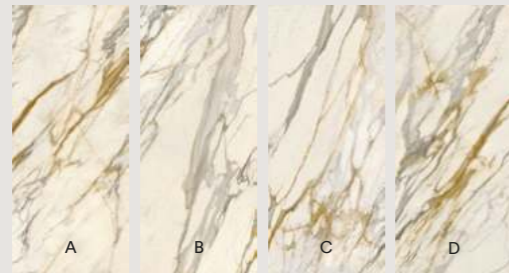

Slimtech Synesthesia overview

Colori / Colors

Decori / Decors

Butterfly

Golden Borg

120x278cm
48"x109 1/2"
LEV

Chain

Golden Borg