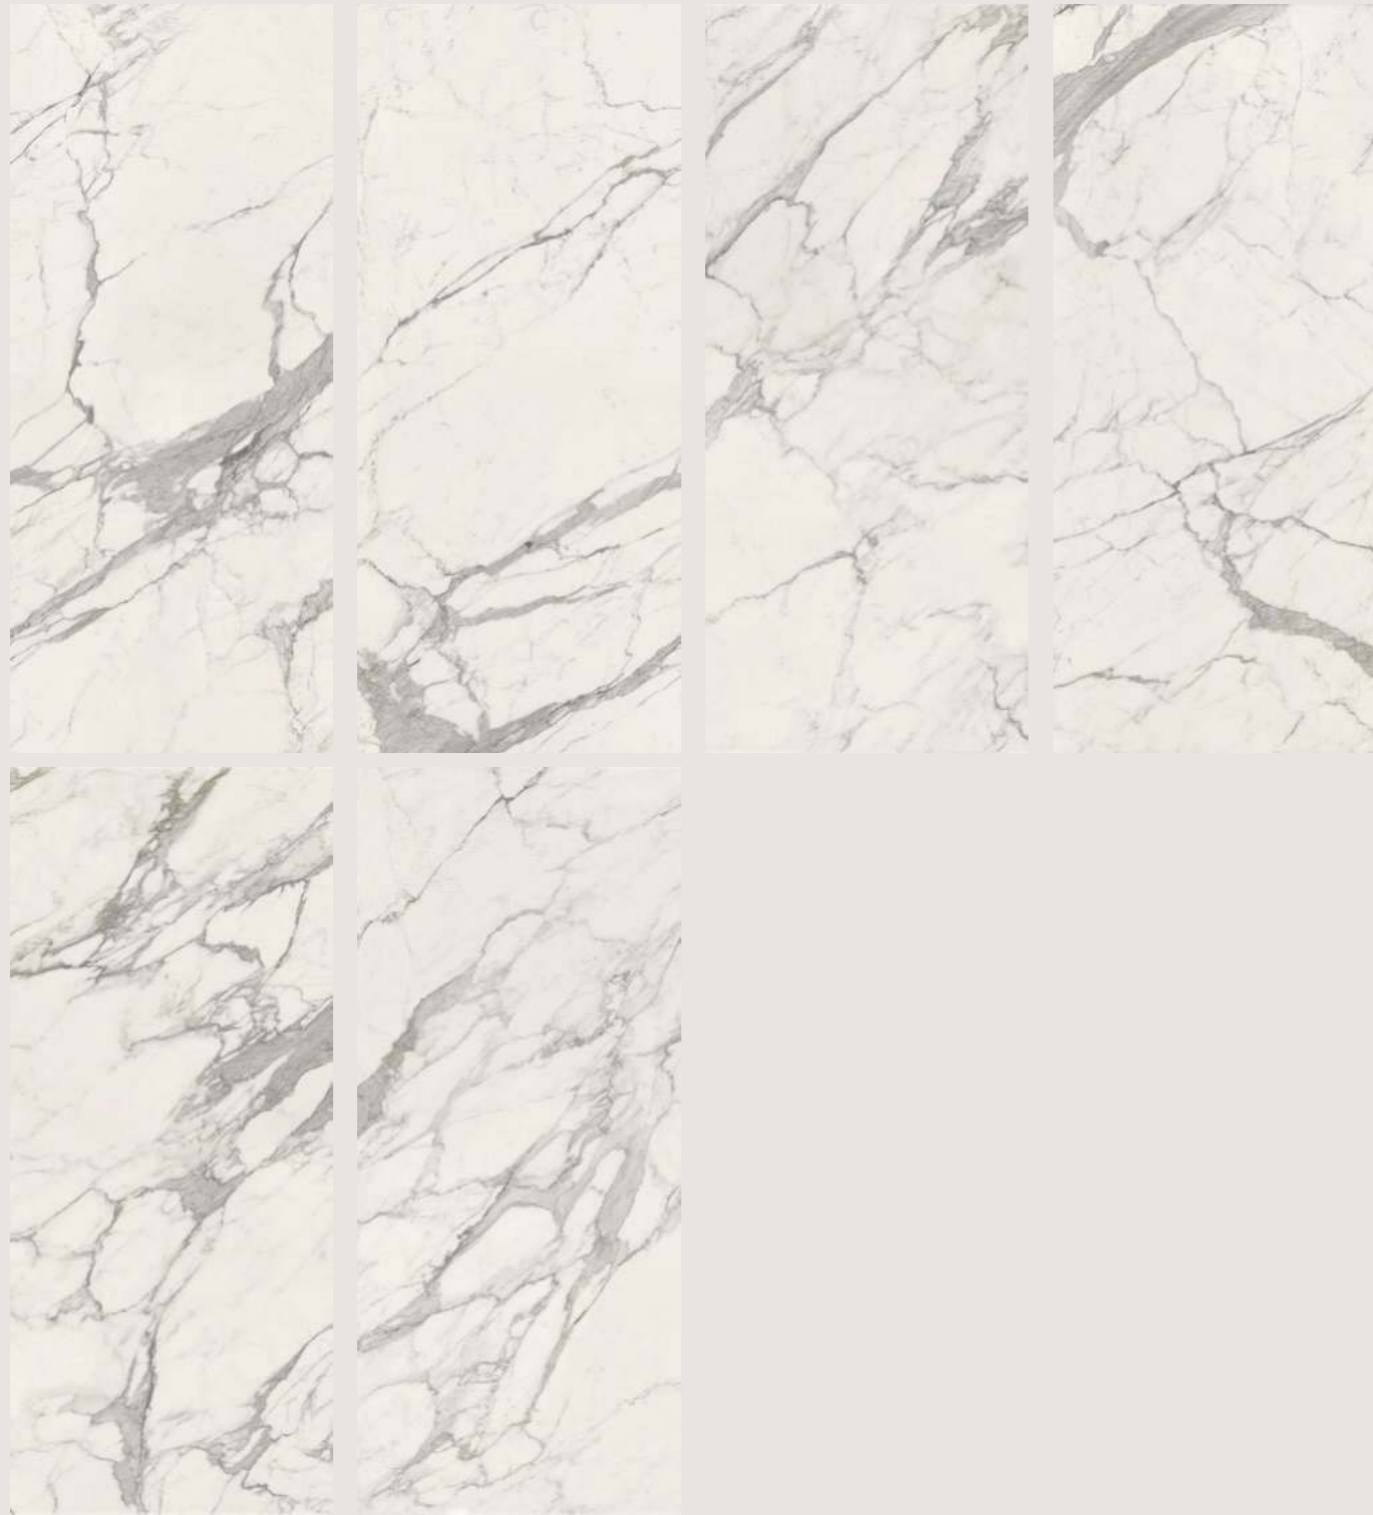

Gray Marble smooth

Smooth

Lev

Gray Marble 120x120 lev

04.

Info.

Gray Marble lev

Pure Statuario