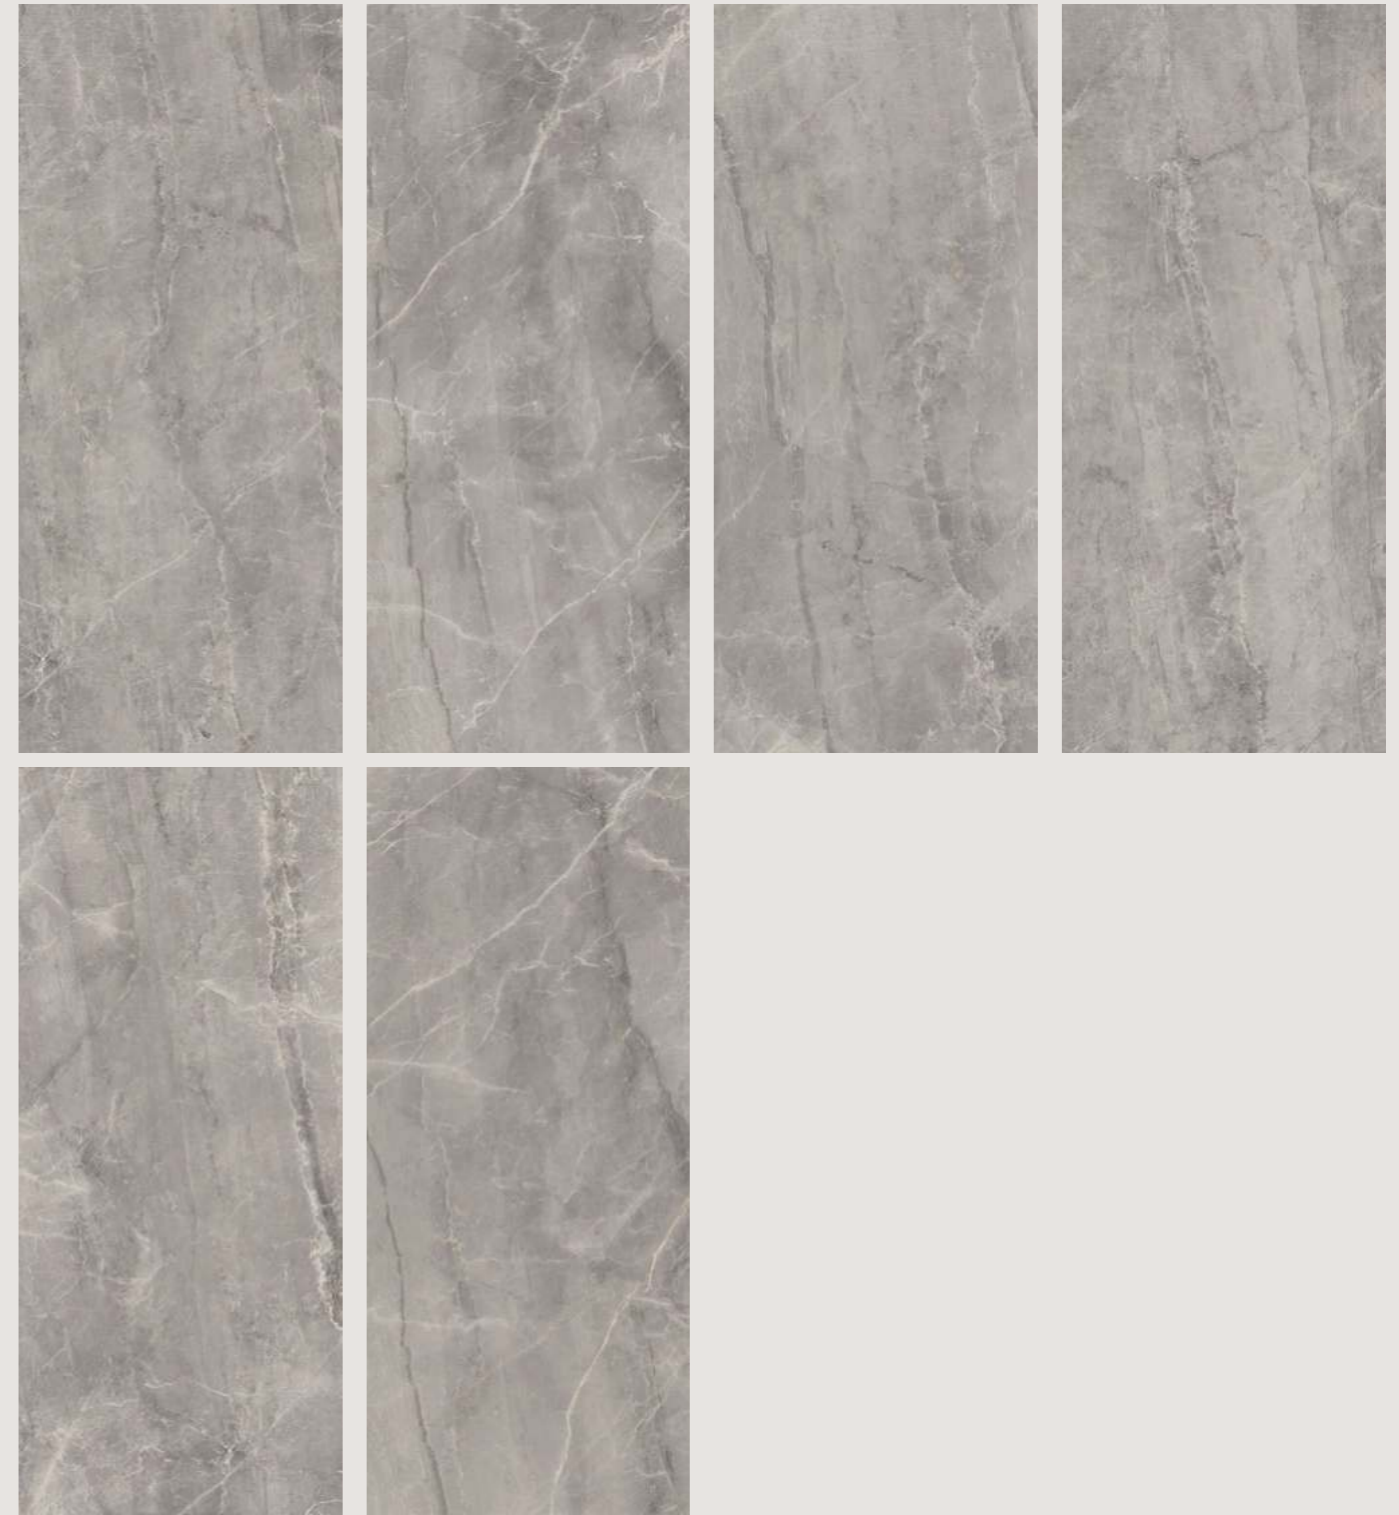

Gray Marble