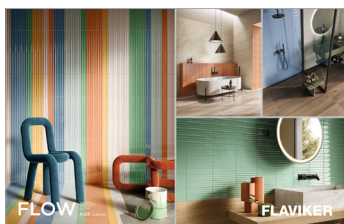

OFLCATA
CATALOGUE

TABLE DISPLAY

OFL01P

FLOW TABLE DISPLAY
7 PANELS 25X30
L = 25 P = 60 H = 52
€ 55

SAFFRON
GLOSSY

MINT
SATIN

TANGERINE
GLOSSY

OCEAN
GLOSSY + SATIN

WATERY
GLOSSY

WHITE
SATIN

SAFFRON
GLOSSY + SATIN

PANELS 100X200

OPFFLO1

€ 80

RIEPILOGO COLORI /
COLOURS CHART

ELEMENTI PRESENTI NEL PROGETTO/
ITEMS AND FURNITURE:

FLOW
SAFFRON
GLOSSY

SUPREME TREASURE
CALACATTA EMERALD
120X280

FOUR SEASONS
CHOCOLATE
20X120

REFERENCE IMAGE:

ELEMENTI PRESENTI NEL PROGETTO/
ITEMS AND FURNITURE:

FLOW
MINT
GLOSSY

FOUR SEASONS
HONEY
20X120

HYPER
WHITE
120X120

bath
design

TOP PORTA LAVABO
WASHBASIN TOP
FOUR SEASONS HONEY

VASCA LAVABO DA APPOGGIO
SURFACE-MOUNTED WASHBASIN
HYPER WHITE

PIATTO DOCCIA
SHOWER TRAY
HYPER WHITE

REFERENCE IMAGE:

ELEMENTI PRESENTI NEL PROGETTO/
ITEMS AND FURNITURE: