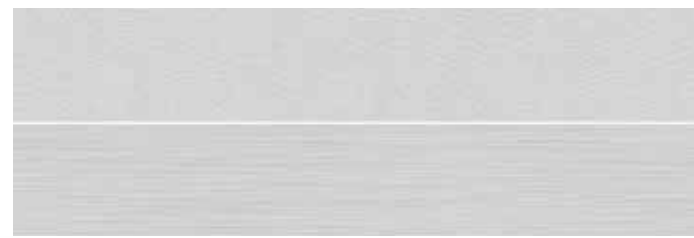

Chic Concept Gris
30x90 cm

R90G
KRWPG002