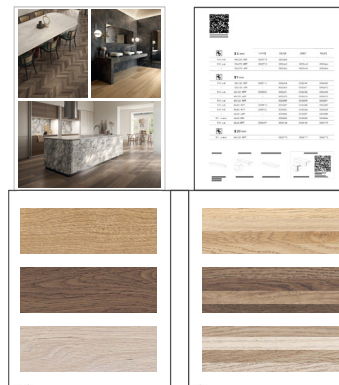

**OFSCATA**

CATALOGUE

**OMAFSP**

FOLDER

*Aperto con patelle abbassate*

*Aperto con patelle alzate*

SAMPLES BOX

HONEY STRIP MIX

SET FOUR SEASONS  
 5 PANNELLI + 3 PEZZI  
 5 PANELS + 3 PIECES  
 L = 80 H = 203 P = 50  
 € 120

CHEVRON  
HONEY

BISCUIT  
10X60

HONEY  
20X120

CHOCOLATE  
20X120

INDUSTRIAL  
BISCUIT

HONEY  
26X200

CHOCOLATE  
26X200