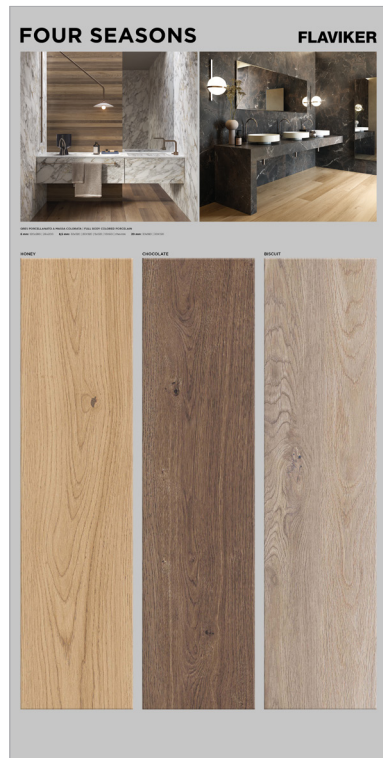

SET FOUR SEASONS  
 5 PANNELLI + 3 PEZZI  
 5 PANELS + 3 PIECES  
 L = 80 H = 203 P = 50  
 € 120

CHEVRON  
HONEY

BISCUIT  
10X60

HONEY  
20X120

CHOCOLATE  
20X120

INDUSTRIAL  
BISCUIT

HONEY  
26X200

CHOCOLATE  
26X200

BISCUIT  
26X200

WALL SYSTEM

**OWBFS01**  
 PANNELLO GRAFICO  
 GRAPHIC PANEL

€ 65

**OWBFS11**  
 PANNELLO POSATO  
 INSTALLED PANEL  
 20X120

€ 80

**OWBFS12**  
 PANNELLO POSATO  
 INSTALLED PANEL  
 30X120

€ 80

**OWBFS13**  
 PANNELLO POSATO  
 INSTALLED PANEL  
 26X200

€ 110

**OPFFS01** € 80  
RIEPILOGO COLORI / COLOURS CHART

**OPFFS02** € 80  
RIEPILOGO COLORI / COLOURS CHART INDUSTRIAL

**OPFFS03** € 80  
RIEPILOGO COLORI / COLOURS CHART CHEVRON + 10X60

**CHEVRON** € 90  
**OPFFS04** HONEY  
**OPFFS05** CHOCOLATE  
**OPFFS06** BISCUIT

**20X120** € 90  
**OPKFS01** HONEY  
**OPKFS02** CHOCOLATE  
**OPKFS03** BISCUIT

**30X120** € 90  
**OPKFS04** HONEY  
**OPKFS05** CHOCOLATE  
**OPKFS06** BISCUIT