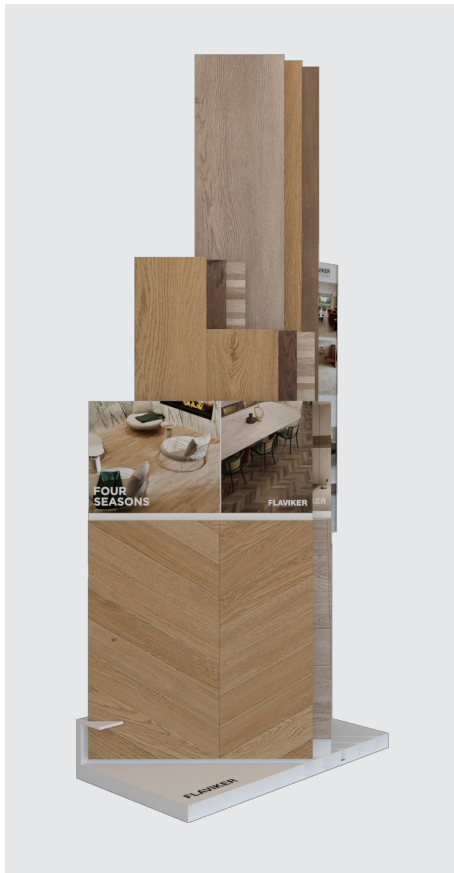

€ 86

FLOOR KIT 180X120  
ARTICOLI A SCELTA / ITEMS AT YOUR CHOICE

**1. 20X120**

**OFSPA V1** KIT 20X120

**2. 30X120**

**OFSPA V2** KIT 30X120

**3. 30X120 + 20X120**

**OFSPA V3** KIT 30X120 + 20X120

**OFLO80**

€ 100

FLOOR KIT 160X160  
ARTICOLI A SCELTA / ITEMS AT YOUR CHOICE

**1. 20X120**

**OFSPA V4** KIT 20X120

**2. 30X120 + 20X120**

**OFSPA V5** KIT 30X120 + 20X120

**OFS01P**

SET FOUR SEASONS  
 5 PANNELLI + 3 PEZZI  
 5 PANELS + 3 PIECES  
 L = 80 H = 203 P = 50  
 € 120

CHEVRON  
HONEY

BISCUIT  
10X60

HONEY  
20X120

CHOCOLATE  
20X120

INDUSTRIAL  
BISCUIT

HONEY  
26X200

CHOCOLATE  
26X200