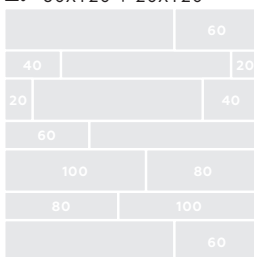

OFSPA V5 KIT 30X120 + 20X120