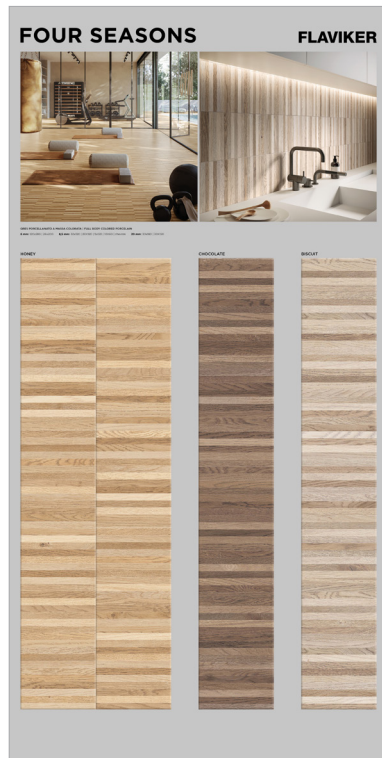

BISCUIT  
26X200

WALL SYSTEM

**OWBFS01**  
 PANNELLO GRAFICO  
 GRAPHIC PANEL

€ 65

**OWBFS11**  
 PANNELLO POSATO  
 INSTALLED PANEL  
 20X120

€ 80

**OWBFS12**  
 PANNELLO POSATO  
 INSTALLED PANEL  
 30X120

€ 80

**OWBFS13**  
 PANNELLO POSATO  
 INSTALLED PANEL  
 26X200

€ 110

**OPFFS01** € 80  
RIEPILOGO COLORI / COLOURS CHART

**OPFFS02** € 80  
RIEPILOGO COLORI / COLOURS CHART INDUSTRIAL

**OPFFS03** € 80  
RIEPILOGO COLORI / COLOURS CHART CHEVRON + 10X60

**CHEVRON** € 90  
**OPFFS04** HONEY  
**OPFFS05** CHOCOLATE  
**OPFFS06** BISCUIT

**20X120** € 90  
**OPKFS01** HONEY  
**OPKFS02** CHOCOLATE  
**OPKFS03** BISCUIT

**30X120** € 90  
**OPKFS04** HONEY  
**OPKFS05** CHOCOLATE  
**OPKFS06** BISCUIT