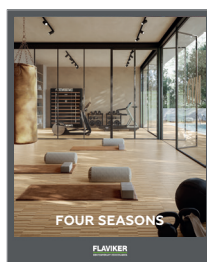

OMAFSP

FOLDER