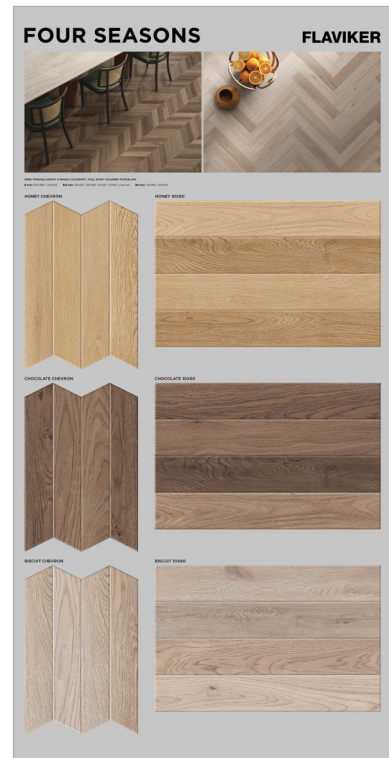

BISCUIT  
26X200

WALL SYSTEM

**OWBFS01**  
 PANNELLO GRAFICO  
 GRAPHIC PANEL

€ 65

**OWBFS11**  
 PANNELLO POSATO  
 INSTALLED PANEL  
 20X120

€ 80

**OWBFS12**  
 PANNELLO POSATO  
 INSTALLED PANEL  
 30X120

€ 80

**OWBFS13**  
 PANNELLO POSATO  
 INSTALLED PANEL  
 26X200

€ 110

**OPFFS01** € 80  
RIEPILOGO COLORI / COLOURS CHART

**OPFFS02** € 80  
RIEPILOGO COLORI / COLOURS CHART INDUSTRIAL

**OPFFS03** € 80  
RIEPILOGO COLORI / COLOURS CHART CHEVRON + 10X60

**CHEVRON** € 90  
**OPFFS04** HONEY  
**OPFFS05** CHOCOLATE  
**OPFFS06** BISCUIT

**20X120** € 90  
**OPKFS01** HONEY  
**OPKFS02** CHOCOLATE  
**OPKFS03** BISCUIT

**30X120** € 90  
**OPKFS04** HONEY  
**OPKFS05** CHOCOLATE  
**OPKFS06** BISCUIT