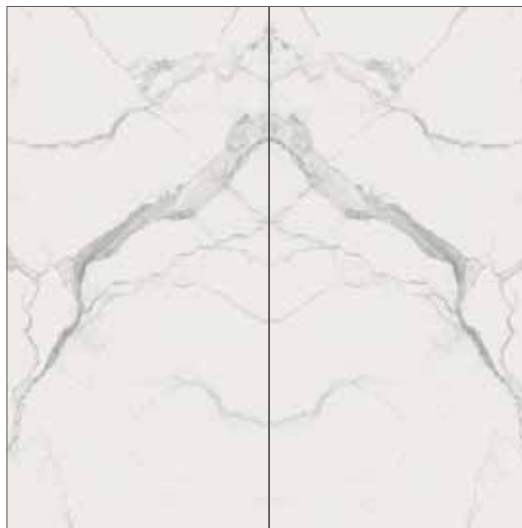

160x320 (62^{7/8}"x125^{3/4}")
OPEN BOOK A SOFT
OPEN BOOK A GLOSSY

160x320 (62^{7/8}"x125^{3/4}")
OPEN BOOK B SOFT
OPEN BOOK B GLOSSY

Es. posa B

Es. posa C

Es. posa D

STATUARIO

CHAIN SOFT A+B+C 360x240 (141 1/2"x94 3/8") (9000167)
 CHAIN GLOSSY A+B+C 360x240 (141 1/2"x94 3/8") (9000168)