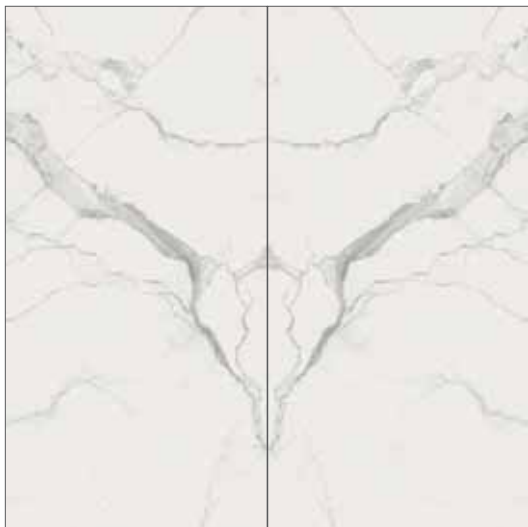

160x320 (62^{7/8}"x125^{3/4}")
OPEN BOOK A SOFT
OPEN BOOK A GLOSSY

160x320 (62^{7/8}"x125^{3/4}")
OPEN BOOK B SOFT
OPEN BOOK B GLOSSY

Es. posa B

Es. posa C

Es. posa D

STATUARIO

CHAIN SOFT A+B+C 360x240 (141 1/2"x94 3/8") (9000167)
 CHAIN GLOSSY A+B+C 360x240 (141 1/2"x94 3/8") (9000168)