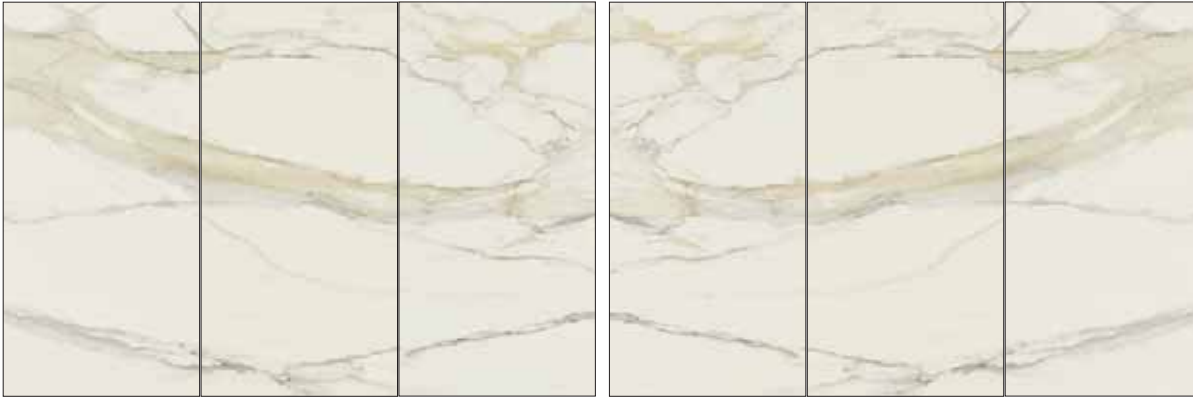

CALACATTA GOLD

CHAIN MATTE A+B+C 360x240 (141^{1/2}"x94^{3/8}") (9000188)
CHAIN GLOSSY A+B+C 360x240 (141^{1/2}"x94^{3/8}") (9000179)

CALACATTA GOLD

CHAIN MATTE F+E+D 360x240 (141^{1/2}"x94^{3/8}") (9000189)
CHAIN GLOSSY F+E+D 360x240 (141^{1/2}"x94^{3/8}") (9000180)

Es. posa A

120x240 (47^{1/8}"x94^{3/8}")
CHAIN A MATTE
CHAIN A GLOSSY

120x240 (47^{1/8}"x94^{3/8}")
CHAIN B MATTE
CHAIN B GLOSSY

120x240 (47^{1/8}"x94^{3/8}")
CHAIN C MATTE
CHAIN C GLOSSY

120x240 (47^{1/8}"x94^{3/8}")
CHAIN F MATTE
CHAIN F GLOSSY

120x240 (47^{1/8}"x94^{3/8}")
CHAIN E MATTE
CHAIN E GLOSSY

120x240 (47^{1/8}"x94^{3/8}")
CHAIN D MATTE
CHAIN D GLOSSY

Es. posa B