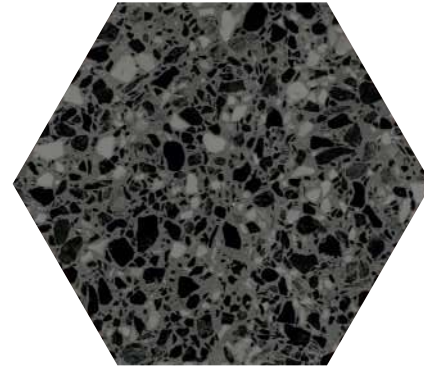

DNA

TILES

TERRAZZO

TERRAZZO

12.5"x14.5" / 32 x37 cm

White

Graphite

White Colours

Graphite Colours

Grey

Earth

Teal

*Different shades randomly mixed within the box.

*Diferentes tramas encajadas aleatoriamente.

TERRAZZO WHITE

TERRAZZO GRAPHITE

DNA
TILES

TERRAZZO WHITE COLOURS

DNA
TILES

TERRAZZO GRAPHITE COLOURS

DNA
TILES

TERRAZZO GREY

DNA
TILES

TERRAZZO EARTH