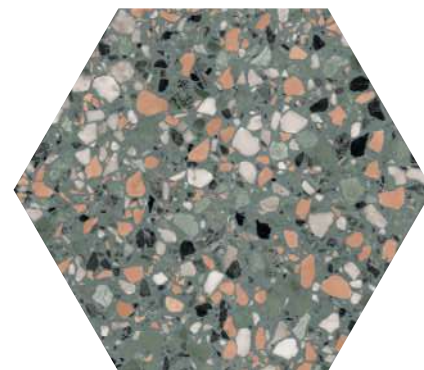

DNA

TILES

TERRAZZO

TERRAZZO

12.5"x14.5" / 32 x37 cm

White

Graphite

White Colours

Graphite Colours

Grey

Earth

Teal

*Different shades randomly mixed within the box.

*Diferentes tramas encajadas aleatoriamente.

TERRAZZO WHITE

TERRAZZO GRAPHITE

DNA
TILES

TERRAZZO WHITE COLOURS

DNA
TILES

TERRAZZO GRAPHITE COLOURS

DNA
TILES

TERRAZZO GREY

DNA
TILES

TERRAZZO EARTH

DNA
TILES

TERRAZZO TEAL