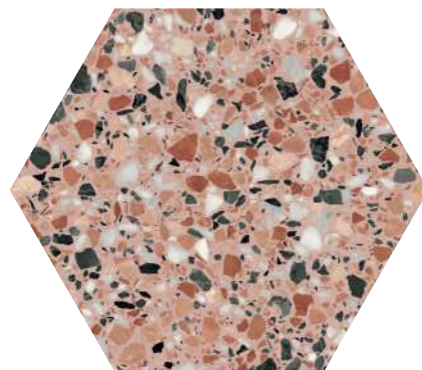

DNA

TILES

TERRAZZO

TERRAZZO

12.5"x14.5" / 32 x37 cm

White

Graphite

White Colours

Graphite Colours

Grey

Earth

Teal

*Different shades randomly mixed within the box.

*Diferentes tramas encajadas aleatoriamente.

TERRAZZO WHITE

TERRAZZO GRAPHITE

DNA
TILES

TERRAZZO WHITE COLOURS

DNA
TILES

TERRAZZO GRAPHITE COLOURS

DNA
TILES

TERRAZZO GREY

DNA
TILES

TERRAZZO EARTH

DNA
TILES

TERRAZZO TEAL