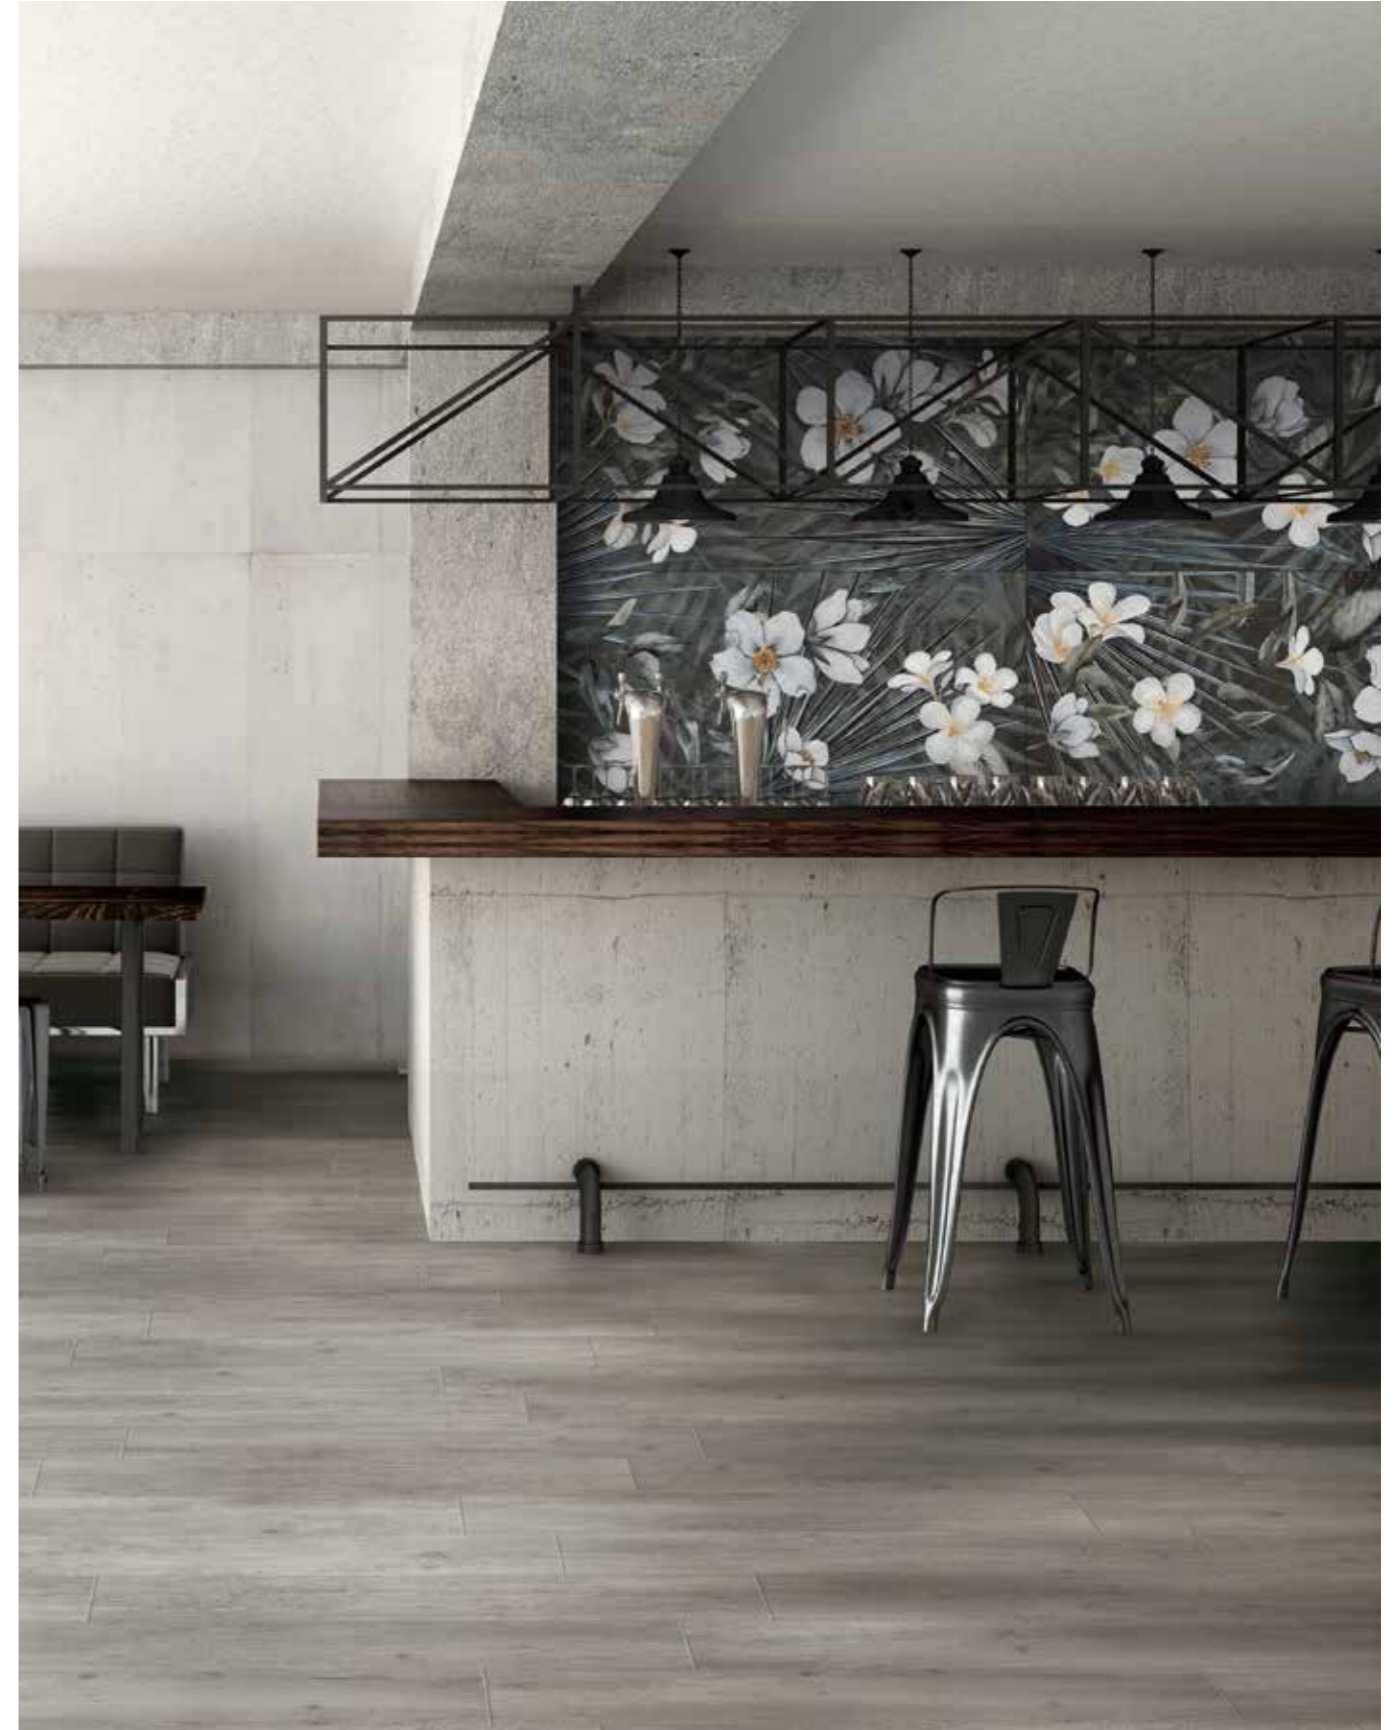

wall: UNIVERSAL MONOI | 61,0x122,2 cm R_24"x48" R
floor: DECAPÉ GRIGIO | 20,2x122,2 cm R_8"x48" R

UNIVERSAL

wall: UNIVERSAL MONOI | 61,0x122,2 cm R_24"x48" R
floor: GREY SOUL LIGHT | 61,0x61,0 cm R_24"x24" R