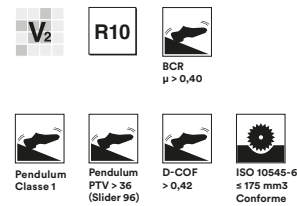

Concrete Look White

– Gres Fine Porcellanato Colorato in Massa • Colorbody Fine Porcelain Stoneware • Grès Cérame Fin Coloré dans la Masse • Durchgefärbtes Feinsteinzeug • Gres Porcelánico Fino Coloreado en Masa • Гомогенный мелкозернистый Керамогранит

Naturale/Matt
120x120 · 120x240 · 160x320 - 6mm

Rettificato Monocalibro • Rectified Monocaliber
• Calibre Unique • Rektifiziert Monokaliber •
Rectificado Monocalibre • Ректифицированный
Монокалиберный

Naturale/Matt 162x324 - 12mm

Formati • Sizes • Formats • Formate • Formatos • Форматы