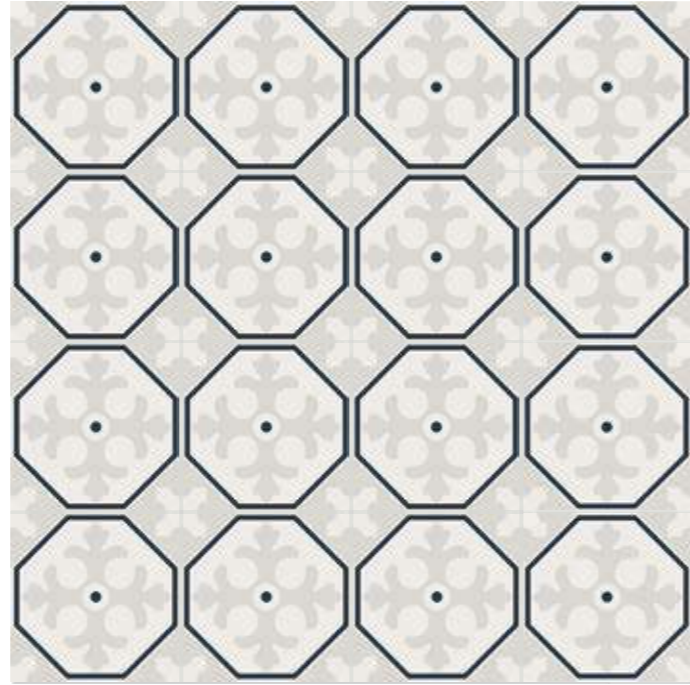

COLORS DECORO B 20X20 (8"X8") RET
B158