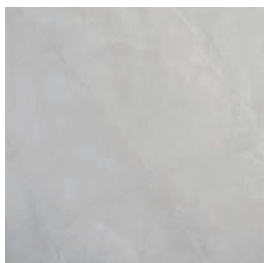

ETERNAL FLOOR TILE

PORCELÁNICO | PORCELAIN
COLOR MASA | COLOURED BISCUIT
60x60 · 24"x24" / 11,6x54,3 · 5"x21"

ENT735 MYTHOS 60x60 S93
GRIS MATE