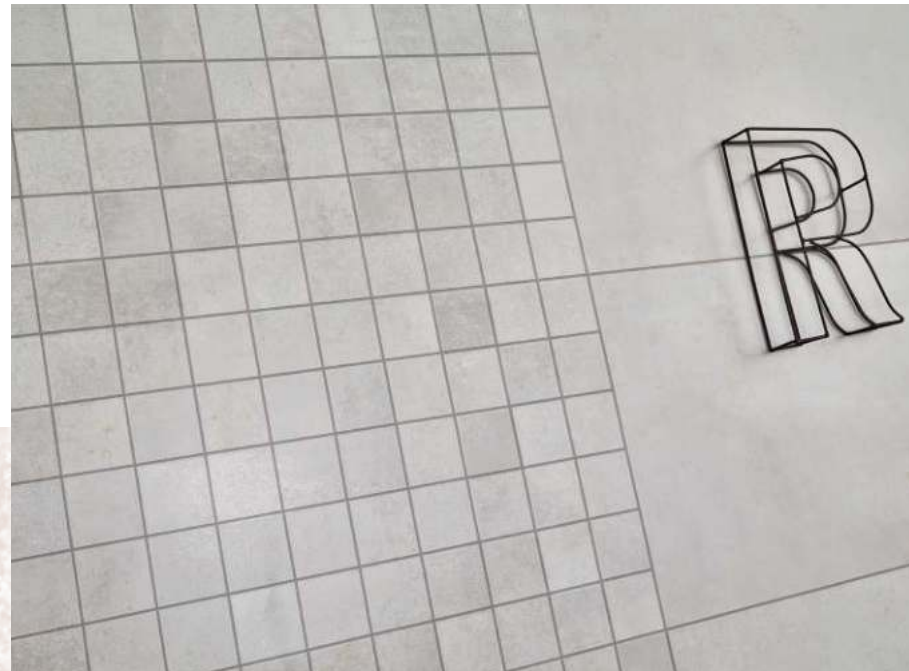

Metallic Steel
35 x 70 RET.

Metallic Mosaic Plus Steel
35 x 35