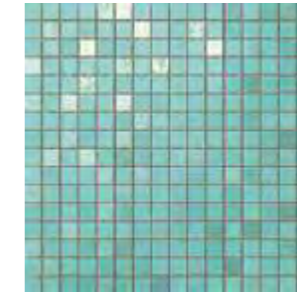

dwell Turquoise Mosaico Q
30,5x30,5 cm - 12"x12"