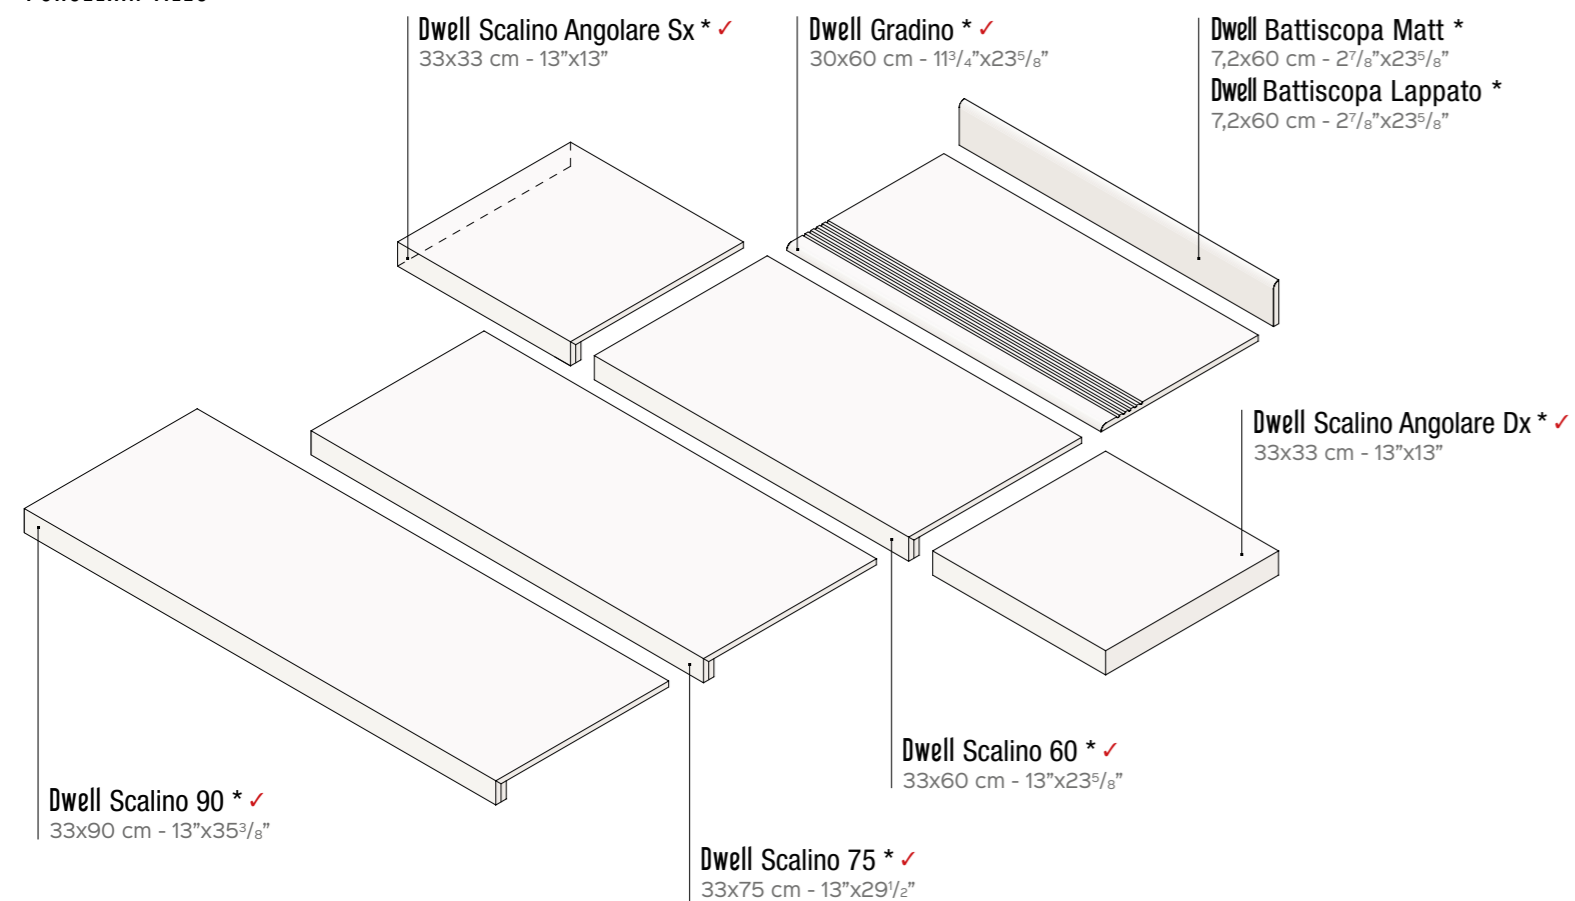

NOTES NOTE

For information and details relating to codes, packaging and weight it is recommended to refer to the latest pricelist / Per le informazioni e i dati relativi a codici, imballaggi e pesi occorre sempre consultare l'ultimo listino aggiornato e in vigore. / Pour toutes informations et renseignements concernant les codes, les emballages et les poids, il y a toujours lieu de consulter le dernier tarif en vigueur et mis à jour / Für Informationen und Daten die den Code, die Verpackung und das Gewicht betreffen bitte die aktuellste Preisliste zugrunde legen / Para acceder a la información y a los datos relativos a códigos, embalajes y pesos hay que consultar siempre la última lista de precios actualizada y vigente / Для информации о кодах, упаковках и весе обращайтесь к последнему действующему прайс-листу.

Colours and optical features of the materials illustrated in this catalogue are to be regarded as mere indications / I colori e le caratteristiche estetiche dei materiali illustrati nel presente catalogo sono da ritenersi puramente indicativi / Les coloris et les caractéristiques esthétiques des références illustrées dans le catalogue sont donnés à titre purement indicatif / Die Farben und die ästhetischen Eigenschaften der in diesem Katalog abgebildeten Produkte sind als reine Richtwerte zu betrachten / Los colores y las características estéticas de los materiales ilustrados en el presente catálogo deben ser considerados como puramente indicativos. / Цвета и эстетические характеристики описанных в настоящем каталоге материалов являются только ориентировочными.

Atlas Concorde reserves the right to modify any product without notice and will not be liable for any direct or indirect damage resulting from such modifications / Atlas Concorde si riserva di modificare i prodotti senza preavviso, declinando ogni responsabilità su eventuali danni diretti o indiretti derivanti da eventuali modifiche / Atlas Concorde se réserve le droit de modifier ses produits sans préavis et décline toute responsabilité concernant les éventuels dommages directs ou indirects qui pourraient dériver de ces modifications / Atlas Concorde behält sich das Recht vor jederzeit und ohne vorherige Ankündigung, die Produkte zu verändern, und lehnt jede Haftung bei direkten oder indirekten Schäden ab, die von diesen Veränderungen herrühren / Atlas Concorde se reserva el derecho de modificar los productos sin previo aviso, rechaza cualquier responsabilidad sobre eventuales daños directos o indirectos derivados de eventuales modificaciones / Atlas Concorde оставляет за собой право изменять характеристики изделий без предварительного уведомления, отклоняя при этом любую ответственность за прямые или косвенные убытки, возникшие в результате изменений.