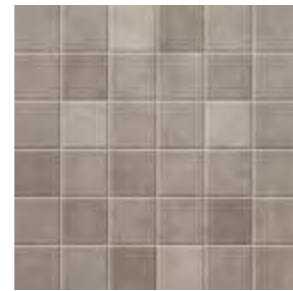

dwell Gray Mosaico
30x30 cm - 11 3/4"x11 3/4"