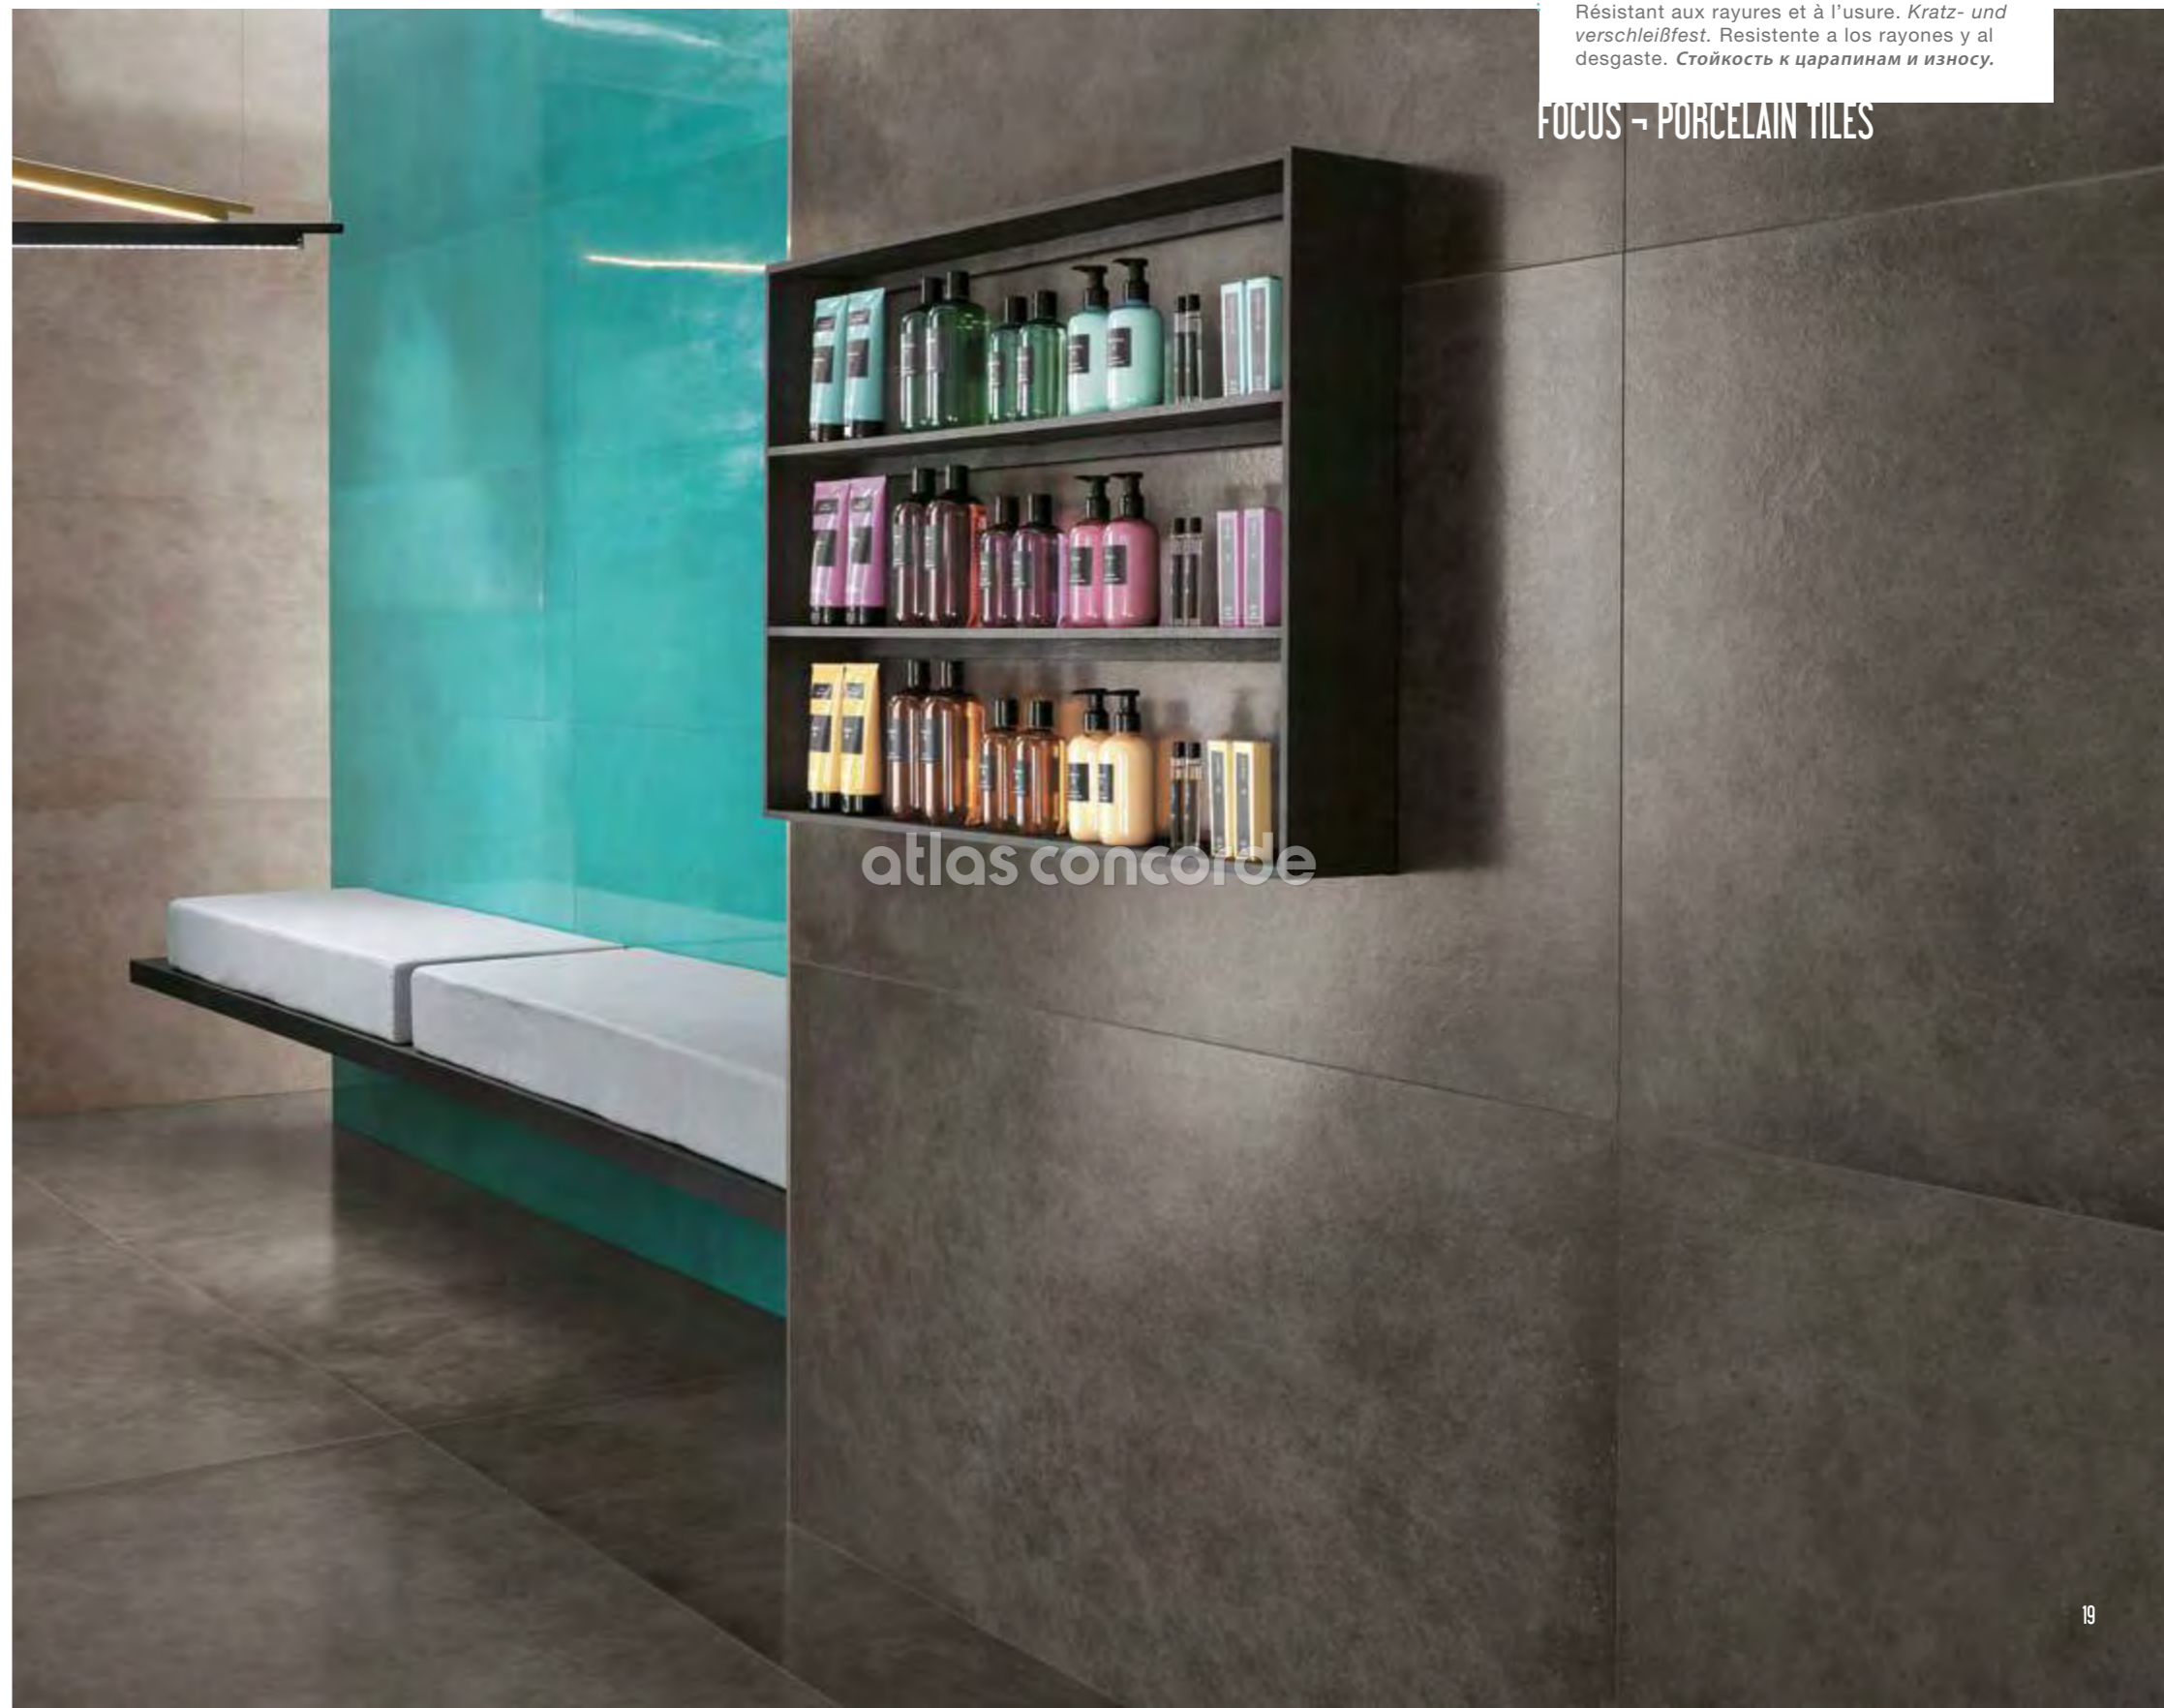

atlasconcorde

Resistant to scratching and wear.
Resistente al graffio e all'usura.
Résistant aux rayures et à l'usure. *Kratz- und verschleißfest.* Resistente a los rayones y al desgaste. *Стойкость к царапинам и износу.*

FOCUS - PORCELAIN TILES