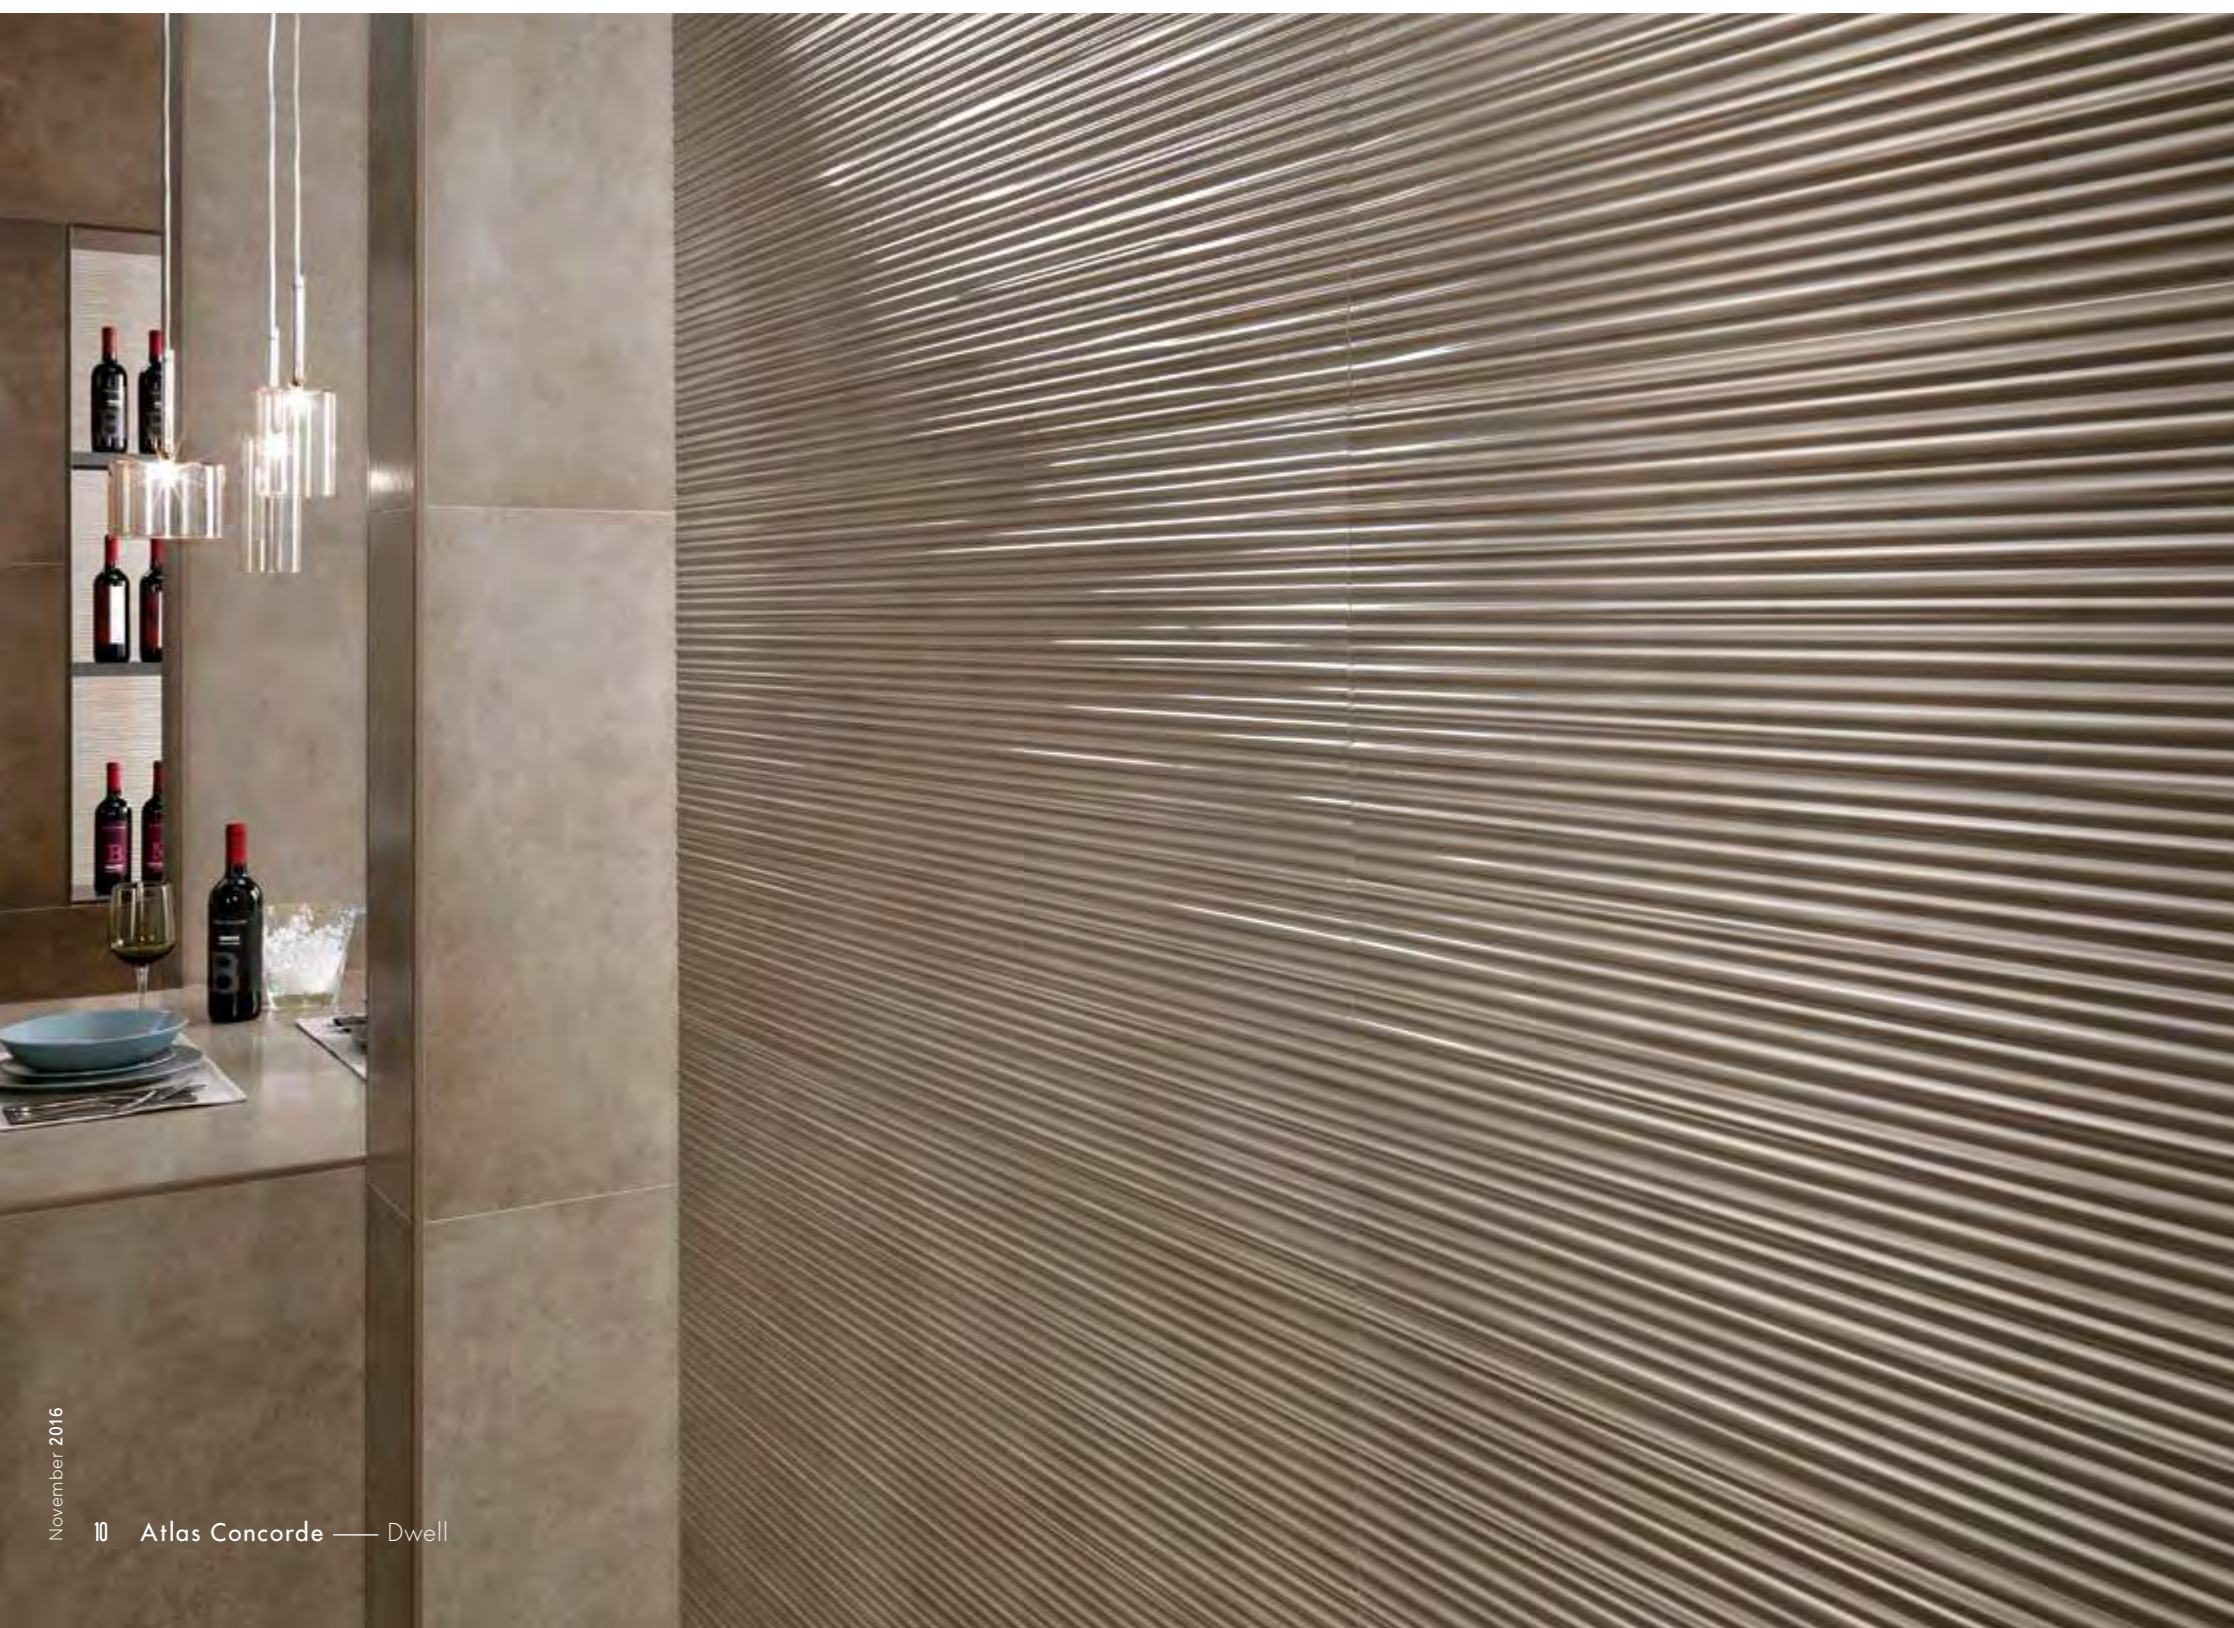

SCULPTURAL FEEL FOR SPECTACULAR WALLS

THREE-DIMENSIONAL TEXTURES

The three-dimensional glossy wall tiles create sculptural effects for bright walls that combine an amazing decorative impact with gloss glazing, intense, deep and brilliant. Spectacular walls of every size are transformed into the focal point of the interior design.

TEXTURE TRIDIMENSIONALI

Il rivestimento tridimensionale lucido crea effetti scultorei per pareti luminose che uniscono uno spettacolare impatto decorativo alla lucentezza dello smalto, intenso, profondo e brillante. Scenografiche pareti di ogni dimensione si trasformano nel punto focale della progettazione d'interni.

SHINY CERAMIC SCULPTURES

TEXTURES TRIDIMENSIONNELLES

La surface polie tridimensionnelle crée des effets sculpturaux pour des murs lumineux qui unissent un impact décoratif spectaculaire à l'éclat de l'émail, intense, profond et brillant. Des murs scénographiques de tout format deviennent le point focal de la conception d'intérieur.

DREIDIMENSIONALE TEXTUR

Der glänzende dreidimensionale Wandbelag sorgt mit plastischer Wirkung für helle Wände, die eine auffallende dekorative Wirkung mit dem Glanz der Glasur, intensiv, tief und brillant, kombinieren. Spektakuläre Wände in jeder Größe werden zum Mittelpunkt der Innenarchitektur.

TEXTURAS TRIDIMENSIONALES

El revestimiento tridimensional brillante crea efectos escultóricos para paredes luminosas que combinan un espectacular impacto decorativo con la lucidez del esmalte, intenso, profundo y luciente. Escenográficas paredes de todo tipo de tamaño se transforman en focos de atención del diseño de interiores.

ТРЕХМЕРНЫЕ ФАКТУРЫ

Глянцевая трехмерная плитка рождает на стенах эффектный скульптурный декор, украшенный ярким, насыщенным, глубоким сиянием глазури. Роскошные стены любых размеров становятся фокльной точкой интерьерного дизайна.