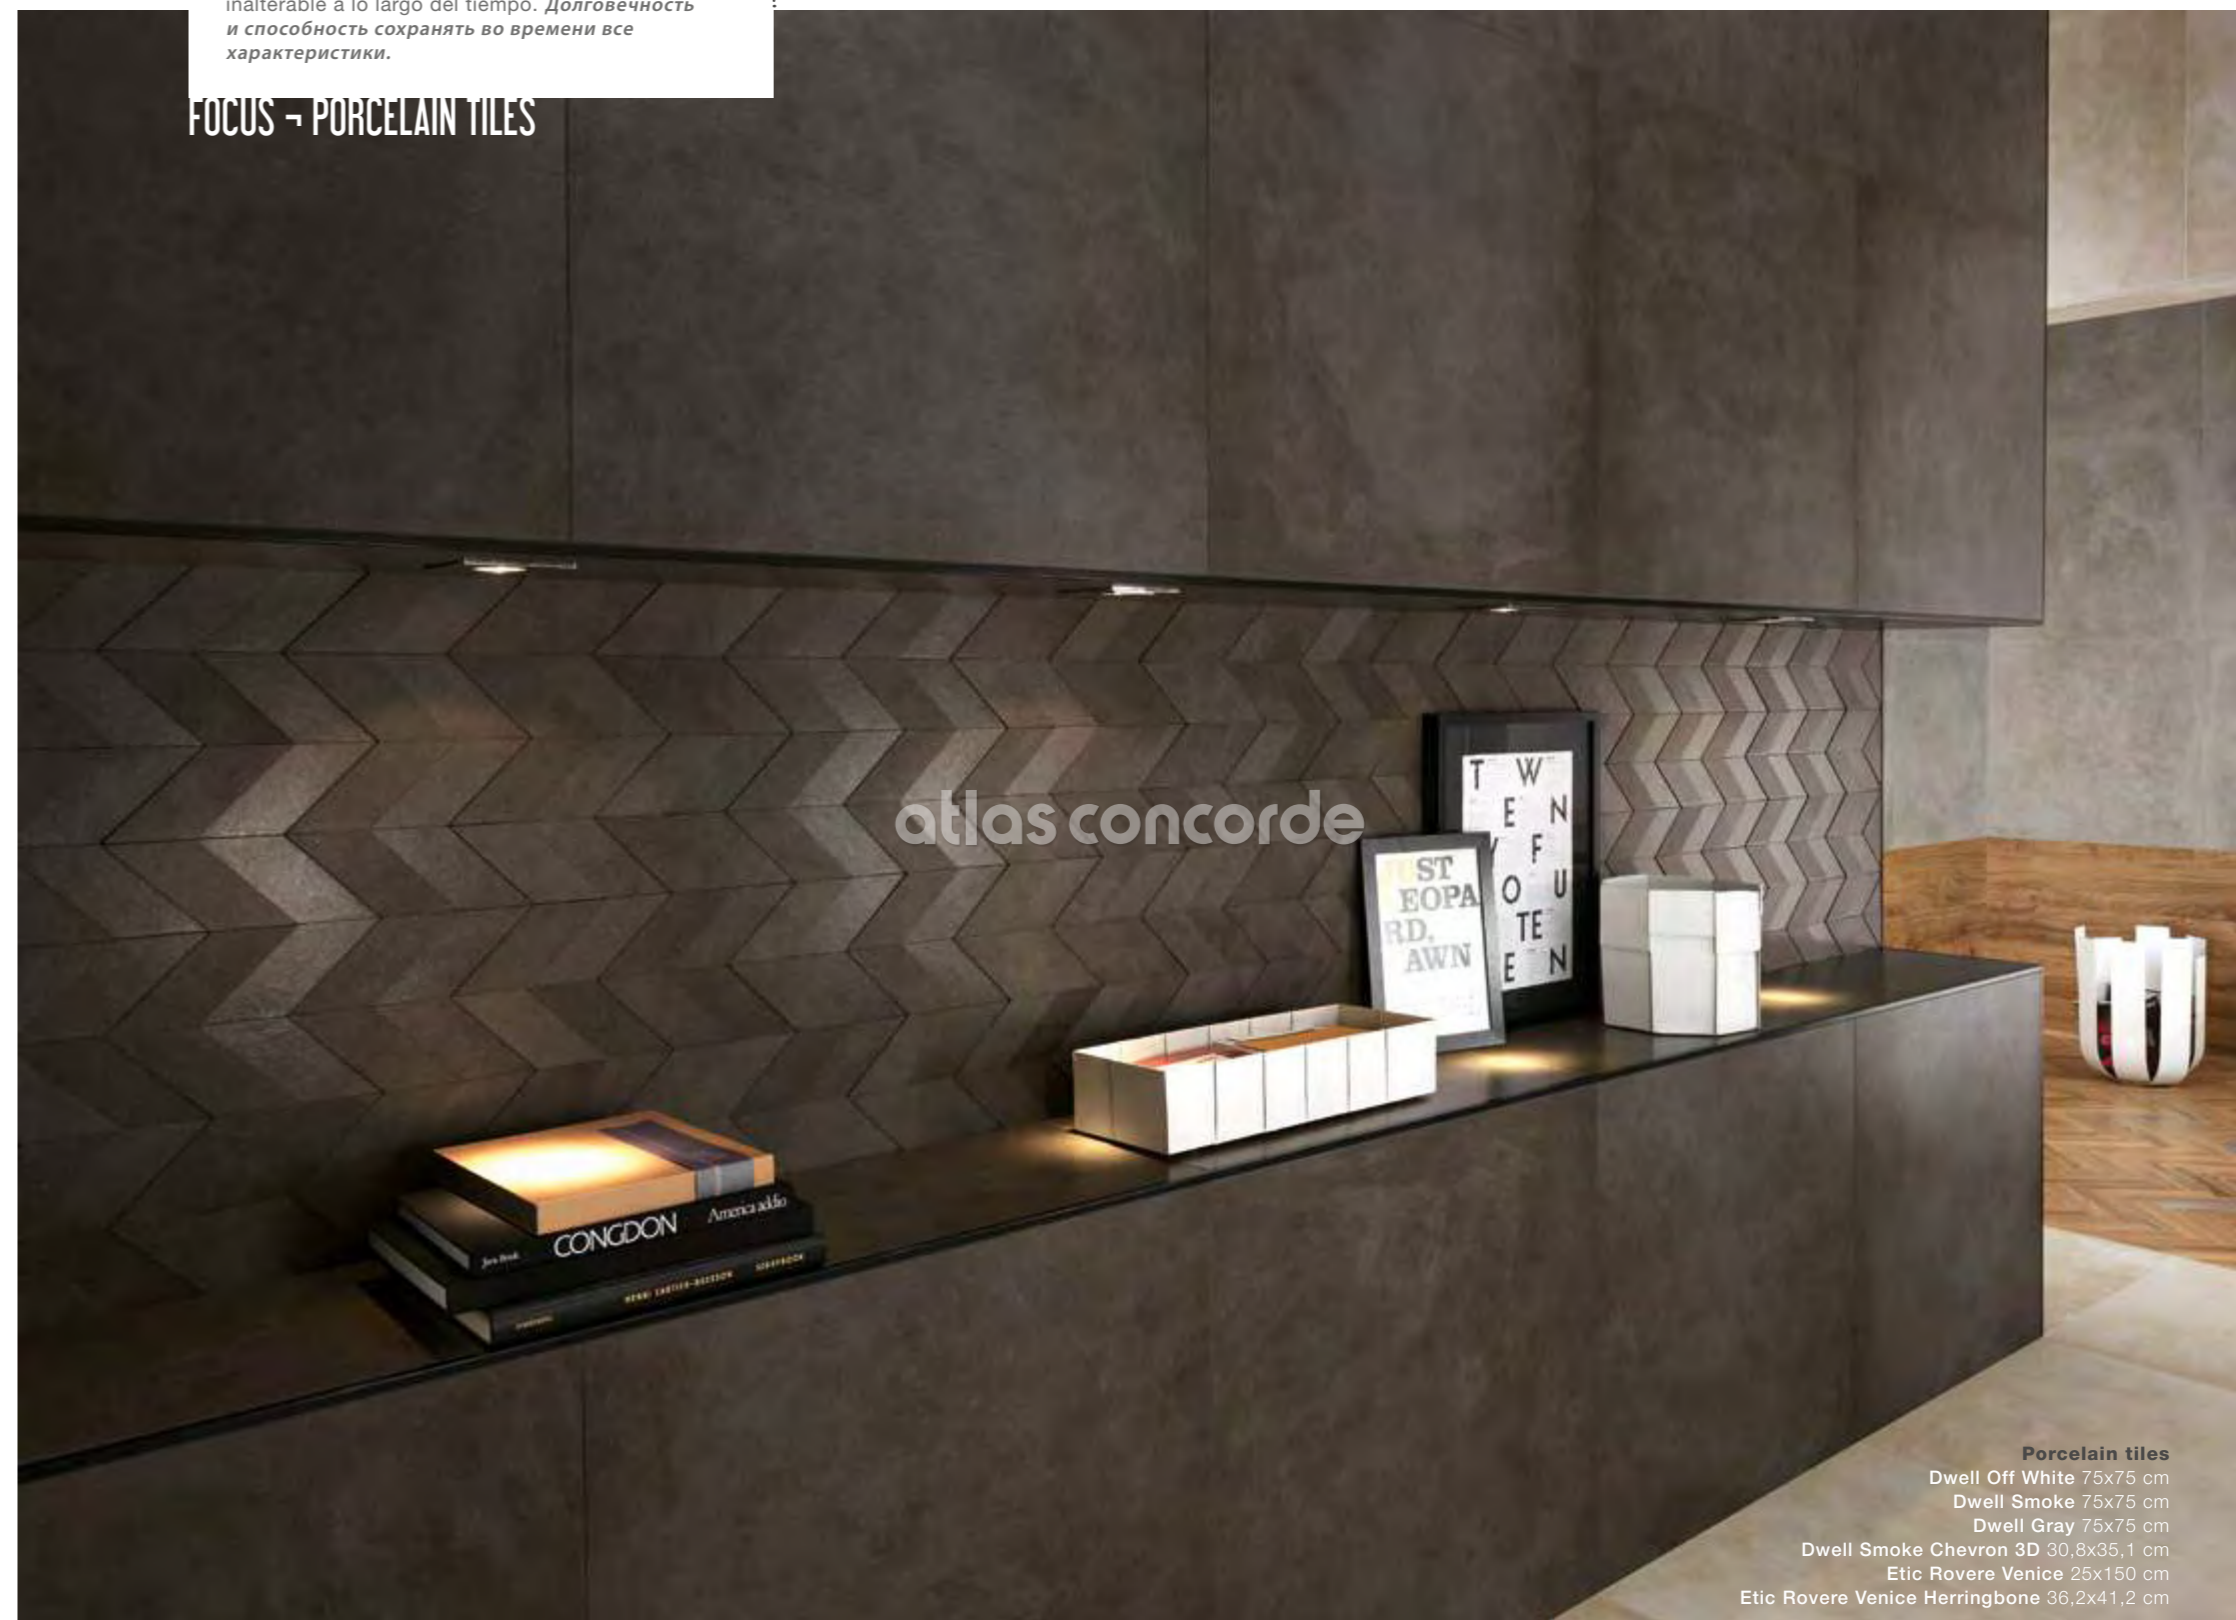

atlas concorde

Porcelain tiles
Dwell Off White 75x75 cm
Dwell Smoke 75x75 cm
Dwell Gray 75x75 cm
Dwell Smoke Chevron 3D 30,8x35,1 cm
Etic Rovere Venice 25x150 cm
Etic Rovere Venice Herringbone 36,2x41,2 cm