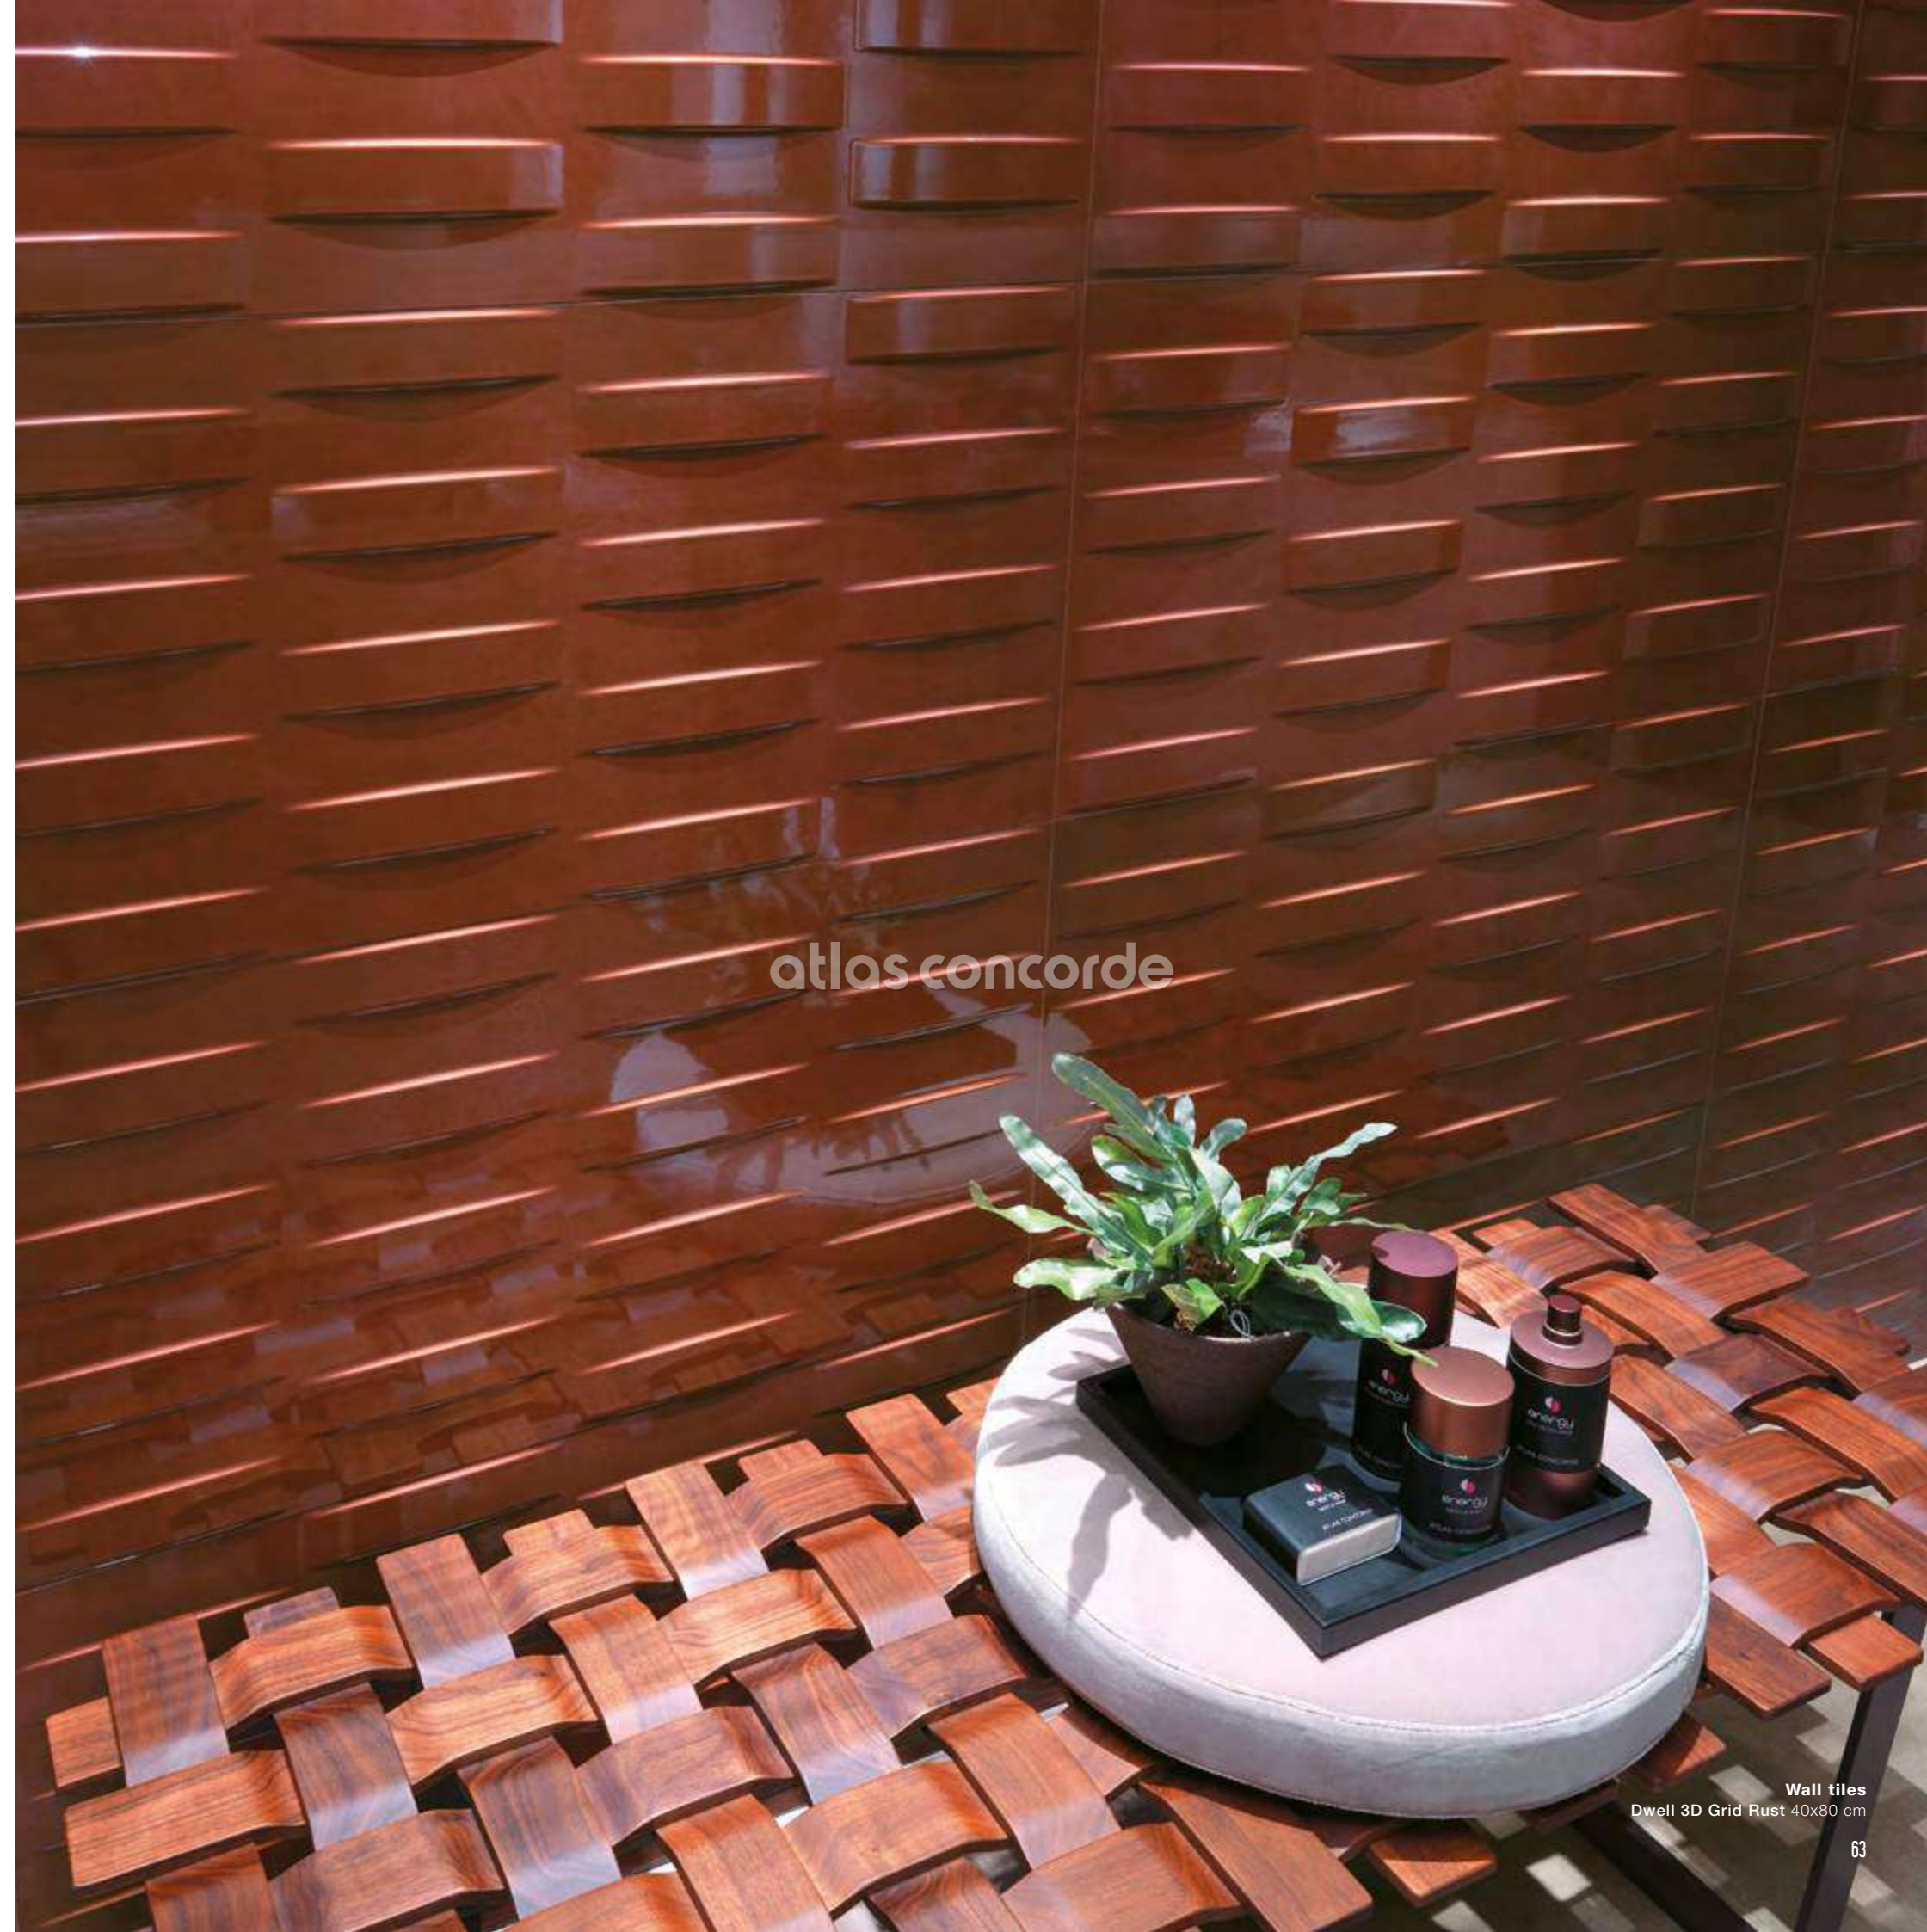

atlas concorde

Wall tiles
Dwell 3D Grid Rust 40x80 cm