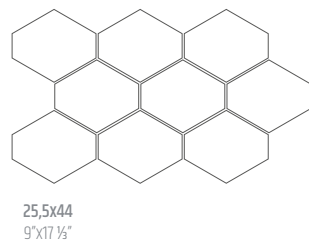

Complementos / Complements

MOSAIC MONOCROME	EQ-10M	
MOSAIC ELECTRIC BLUE	EQ-15M	⚠
MOSAIC METALLIC	EQ-15M	⚠

⚠ **¡Atención!** Los colores **Electric Blue** y **Metallic** están fabricados usando esmaltes especiales con **tendencia a tener un efecto craquelado** natural y baja resistencia a ácidos, bases y productos de limpieza agresivos. **No utilizar productos de limpieza agresivos (como la lejía o el amoníaco).**
⚠ Valor de resistencia al rayado (MOHS): no aplicable
Warning! **Electric Blue** and **Metallic** colours are produced using special glazes with a **natural tendency to crackle effect** and low resistance to acids, basics and strong cleaning agents. **Do not use aggressive cleaning products (such as bleach or ammonia).**
⚠ Scratch Hardness value (MOHS): not applicable

Colores / Colours