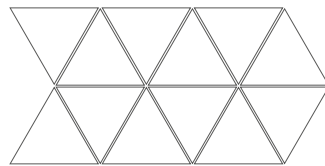

Complementos / Complements

22,5x45
9"x17 1/2"

MOSAIC MONOCROME	EQ-20M	
MOSAIC ELECTRIC BLUE	EQ-30S	1
MOSAIC METALLIC	EQ-30S	1

¡Atención! Los colores **Electric Blue** y **Metallc** están fabricados usando esmaltes especiales con **tendencia a tener un efecto craquelado** natural y baja resistencia a ácidos, bases y productos de limpieza agresivos. **No utilizar productos de limpieza agresivos (como la lejía o el amoniaco).**
Valor de resistencia al rayado (MOHS): no aplicable
Warning! **Electric Blue** and **Metallc** colours are produced using special glazes with a **natural tendency to crackle effect** and low resistance to acids, basics and strong cleaning agents. **Do not use aggressive cleaning products (such as bleach or ammonia).**
Scratch Hardness value (MOHS): not applicable