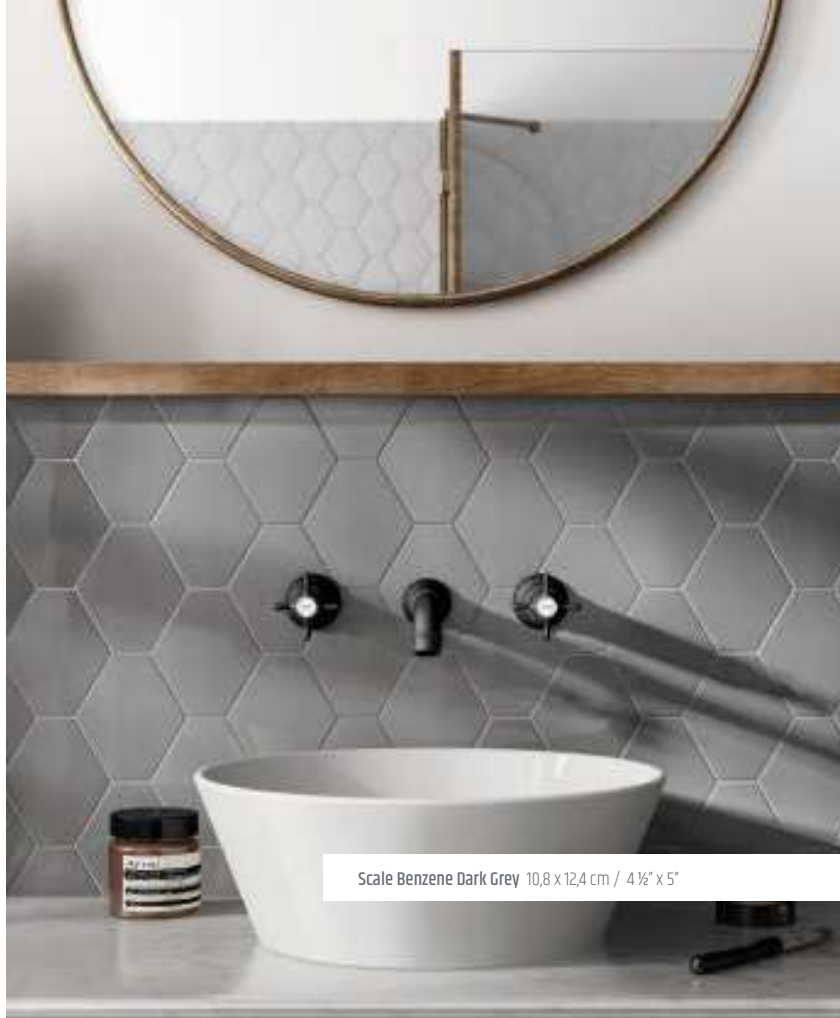

Scale Benzene Dark Grey 10,8 x 12,4 cm / 4 1/2" x 5"