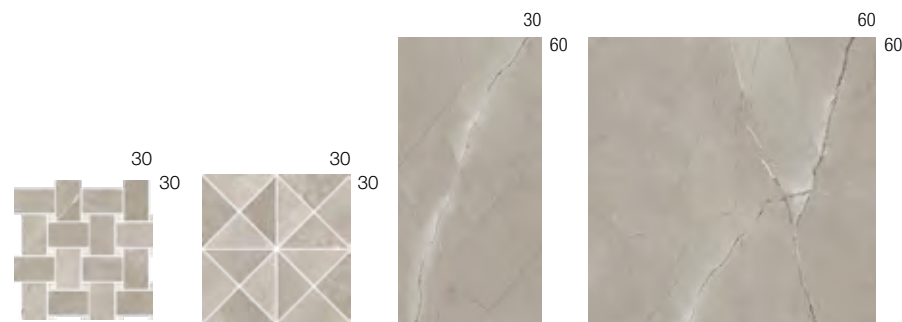

2 SURFACES

- Matt
- Shine