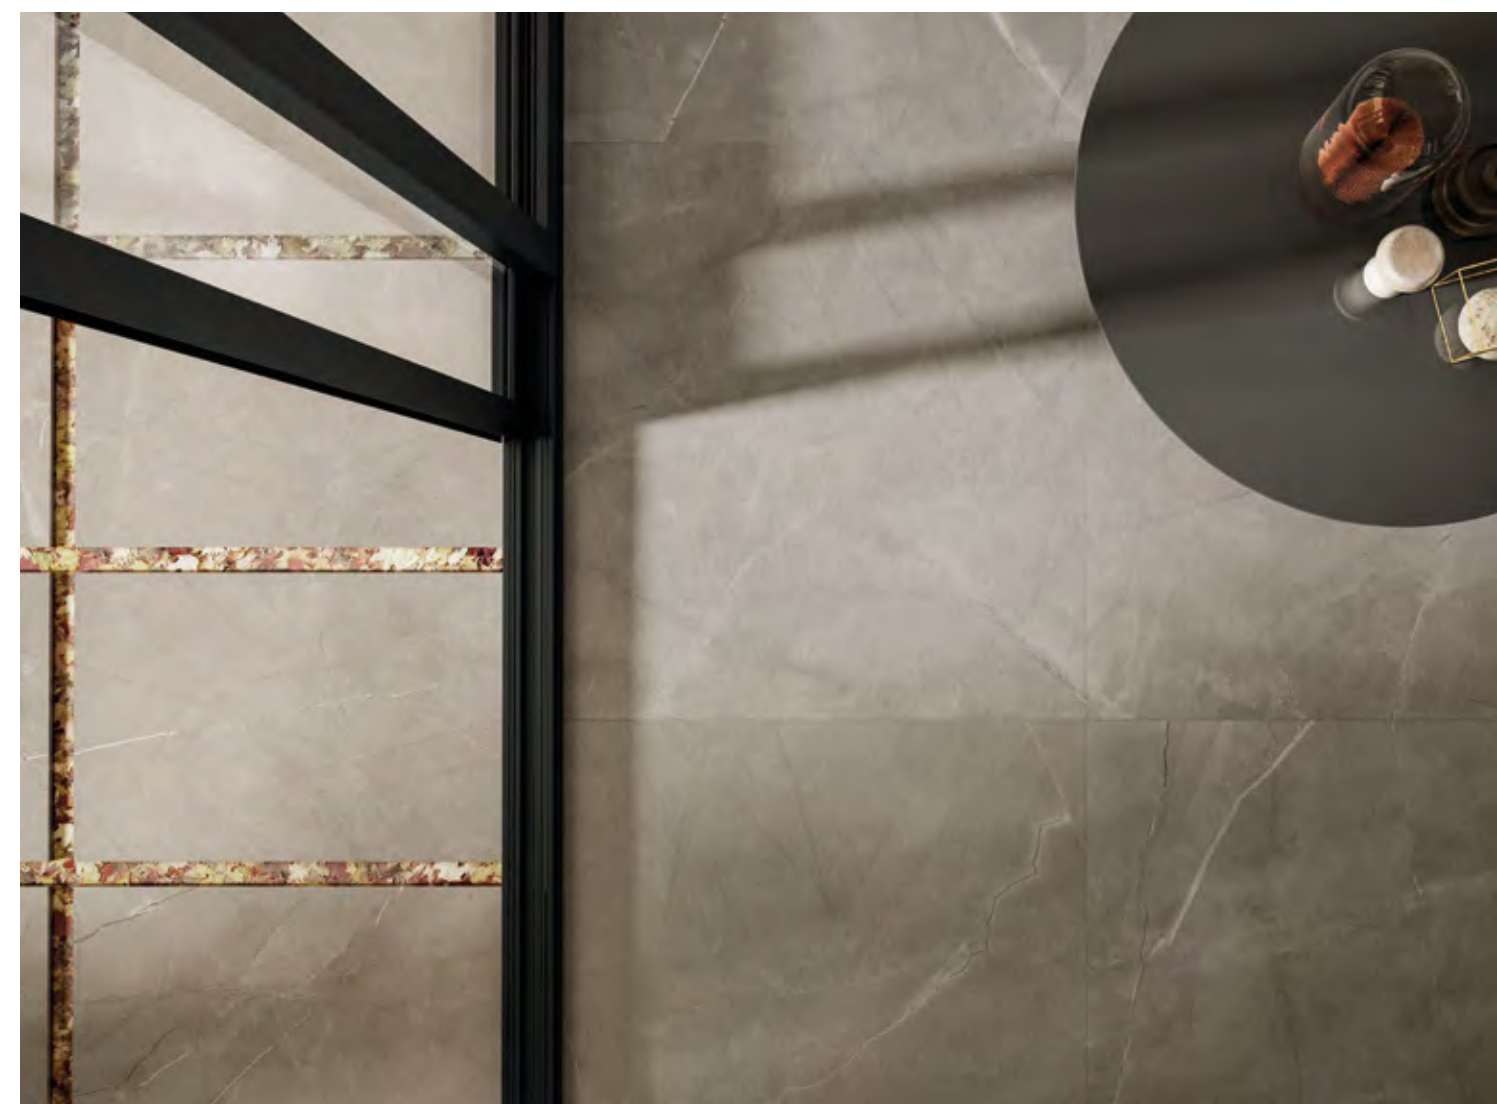

Rivestimento/Wall
HBO 05
Surface Shine
Size 120x260
Spessore/Thickness 6,5mm

Pavimento/Floor Indoor
HBO 05
Surface Matt
Size 120x120

Pavimento/Floor Outdoor
HBO 205
Surface Matt
Size 60x90
Spessore/Thickness 20mm

Pavimento/Floor Indoor
HBO 05
Surface Matt
Size 120x120