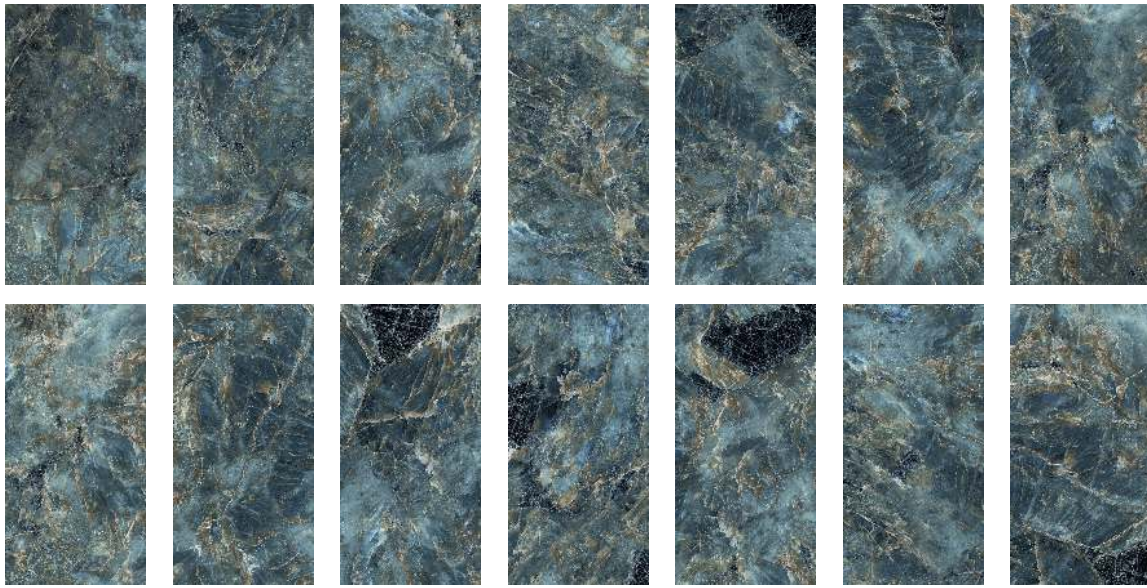

## PRODUCT FEATURES

Product Code	P19720
Tissue	Marble
Size	60X120 Cm
Thickness	10,3 Mm
İç Mekanda Kullanım	Wall and Floor
Dış Mekanda Kullanım	Wall
Spaces	Terrace,Bathroom,Outdoor,Commercial Floor Tiles,Indoor,Backsplash
Surface View	Polished
Pattern	Flat
Bünye	Glazed Porcelain
Product Group	EN 14411, Group Bla
V Scale	V3
M <sup>2</sup> /Box	1.44 M <sup>2</sup>
M <sup>2</sup> /Pallet	40.32 M <sup>2</sup>
Box/Pallet	28 Pieces
Pallet Weight	965 Kg

## TILE PATTERNS

---

## PRODUCT SIZE

---

6